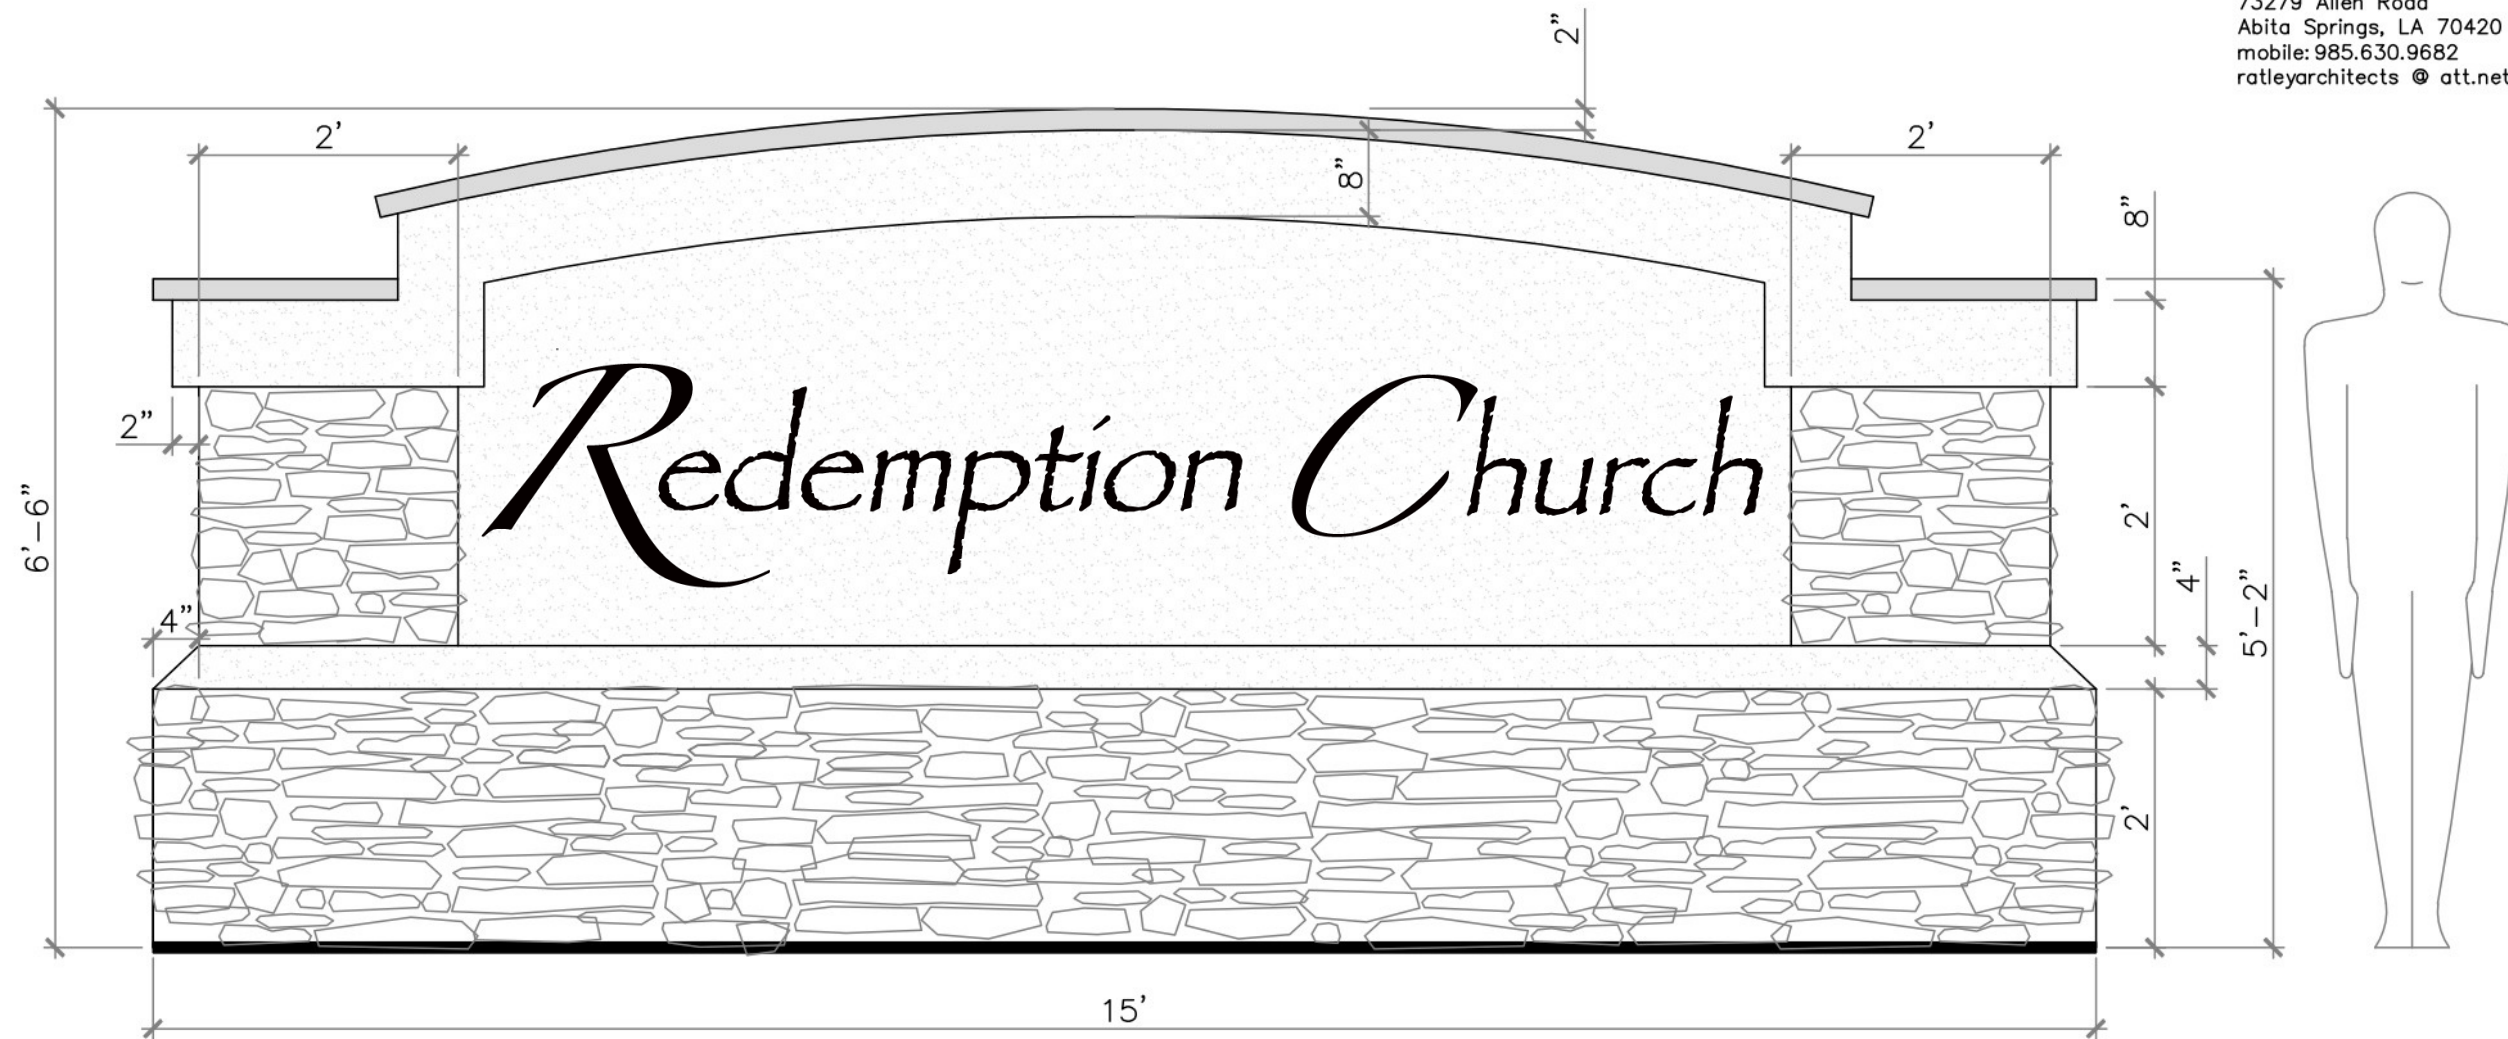

**A New Facility for
REDEMPTION CHURCH
62060 La Hwy 434**
Lacombe, Louisiana 70445-3260
St. Tammany Parish

2018.12.13	2009-07
For Review	Redemption3.dwg

Monumental Sign Concept
32 SQ.FT. OF NET SIGN AREA

S-1