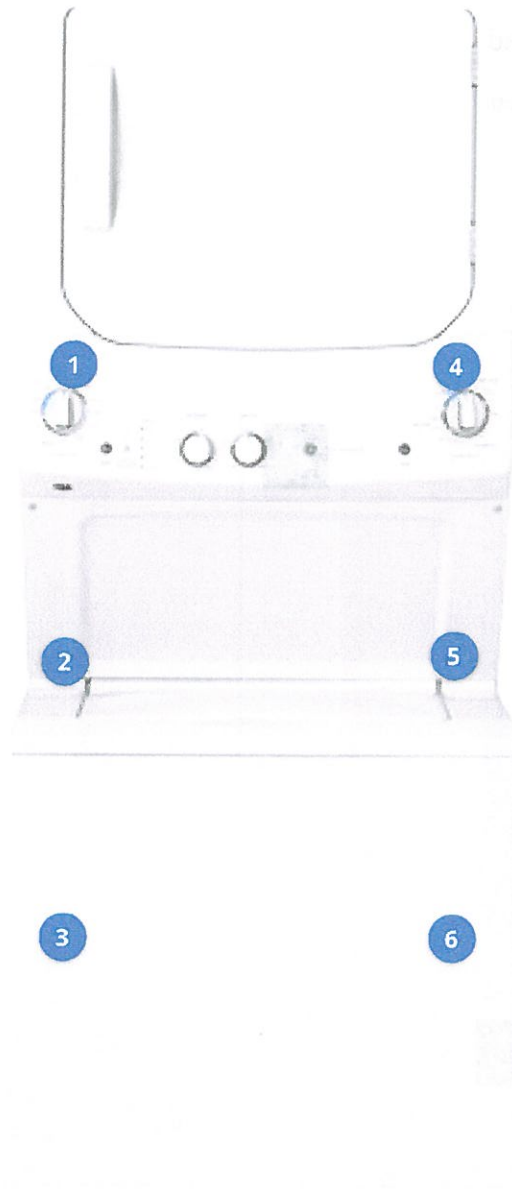

Support Material

Quick specs

[View](#) | [Download](#)

PDF, 317K, 4 pages

ENERGYGUIDE

Energy Guide