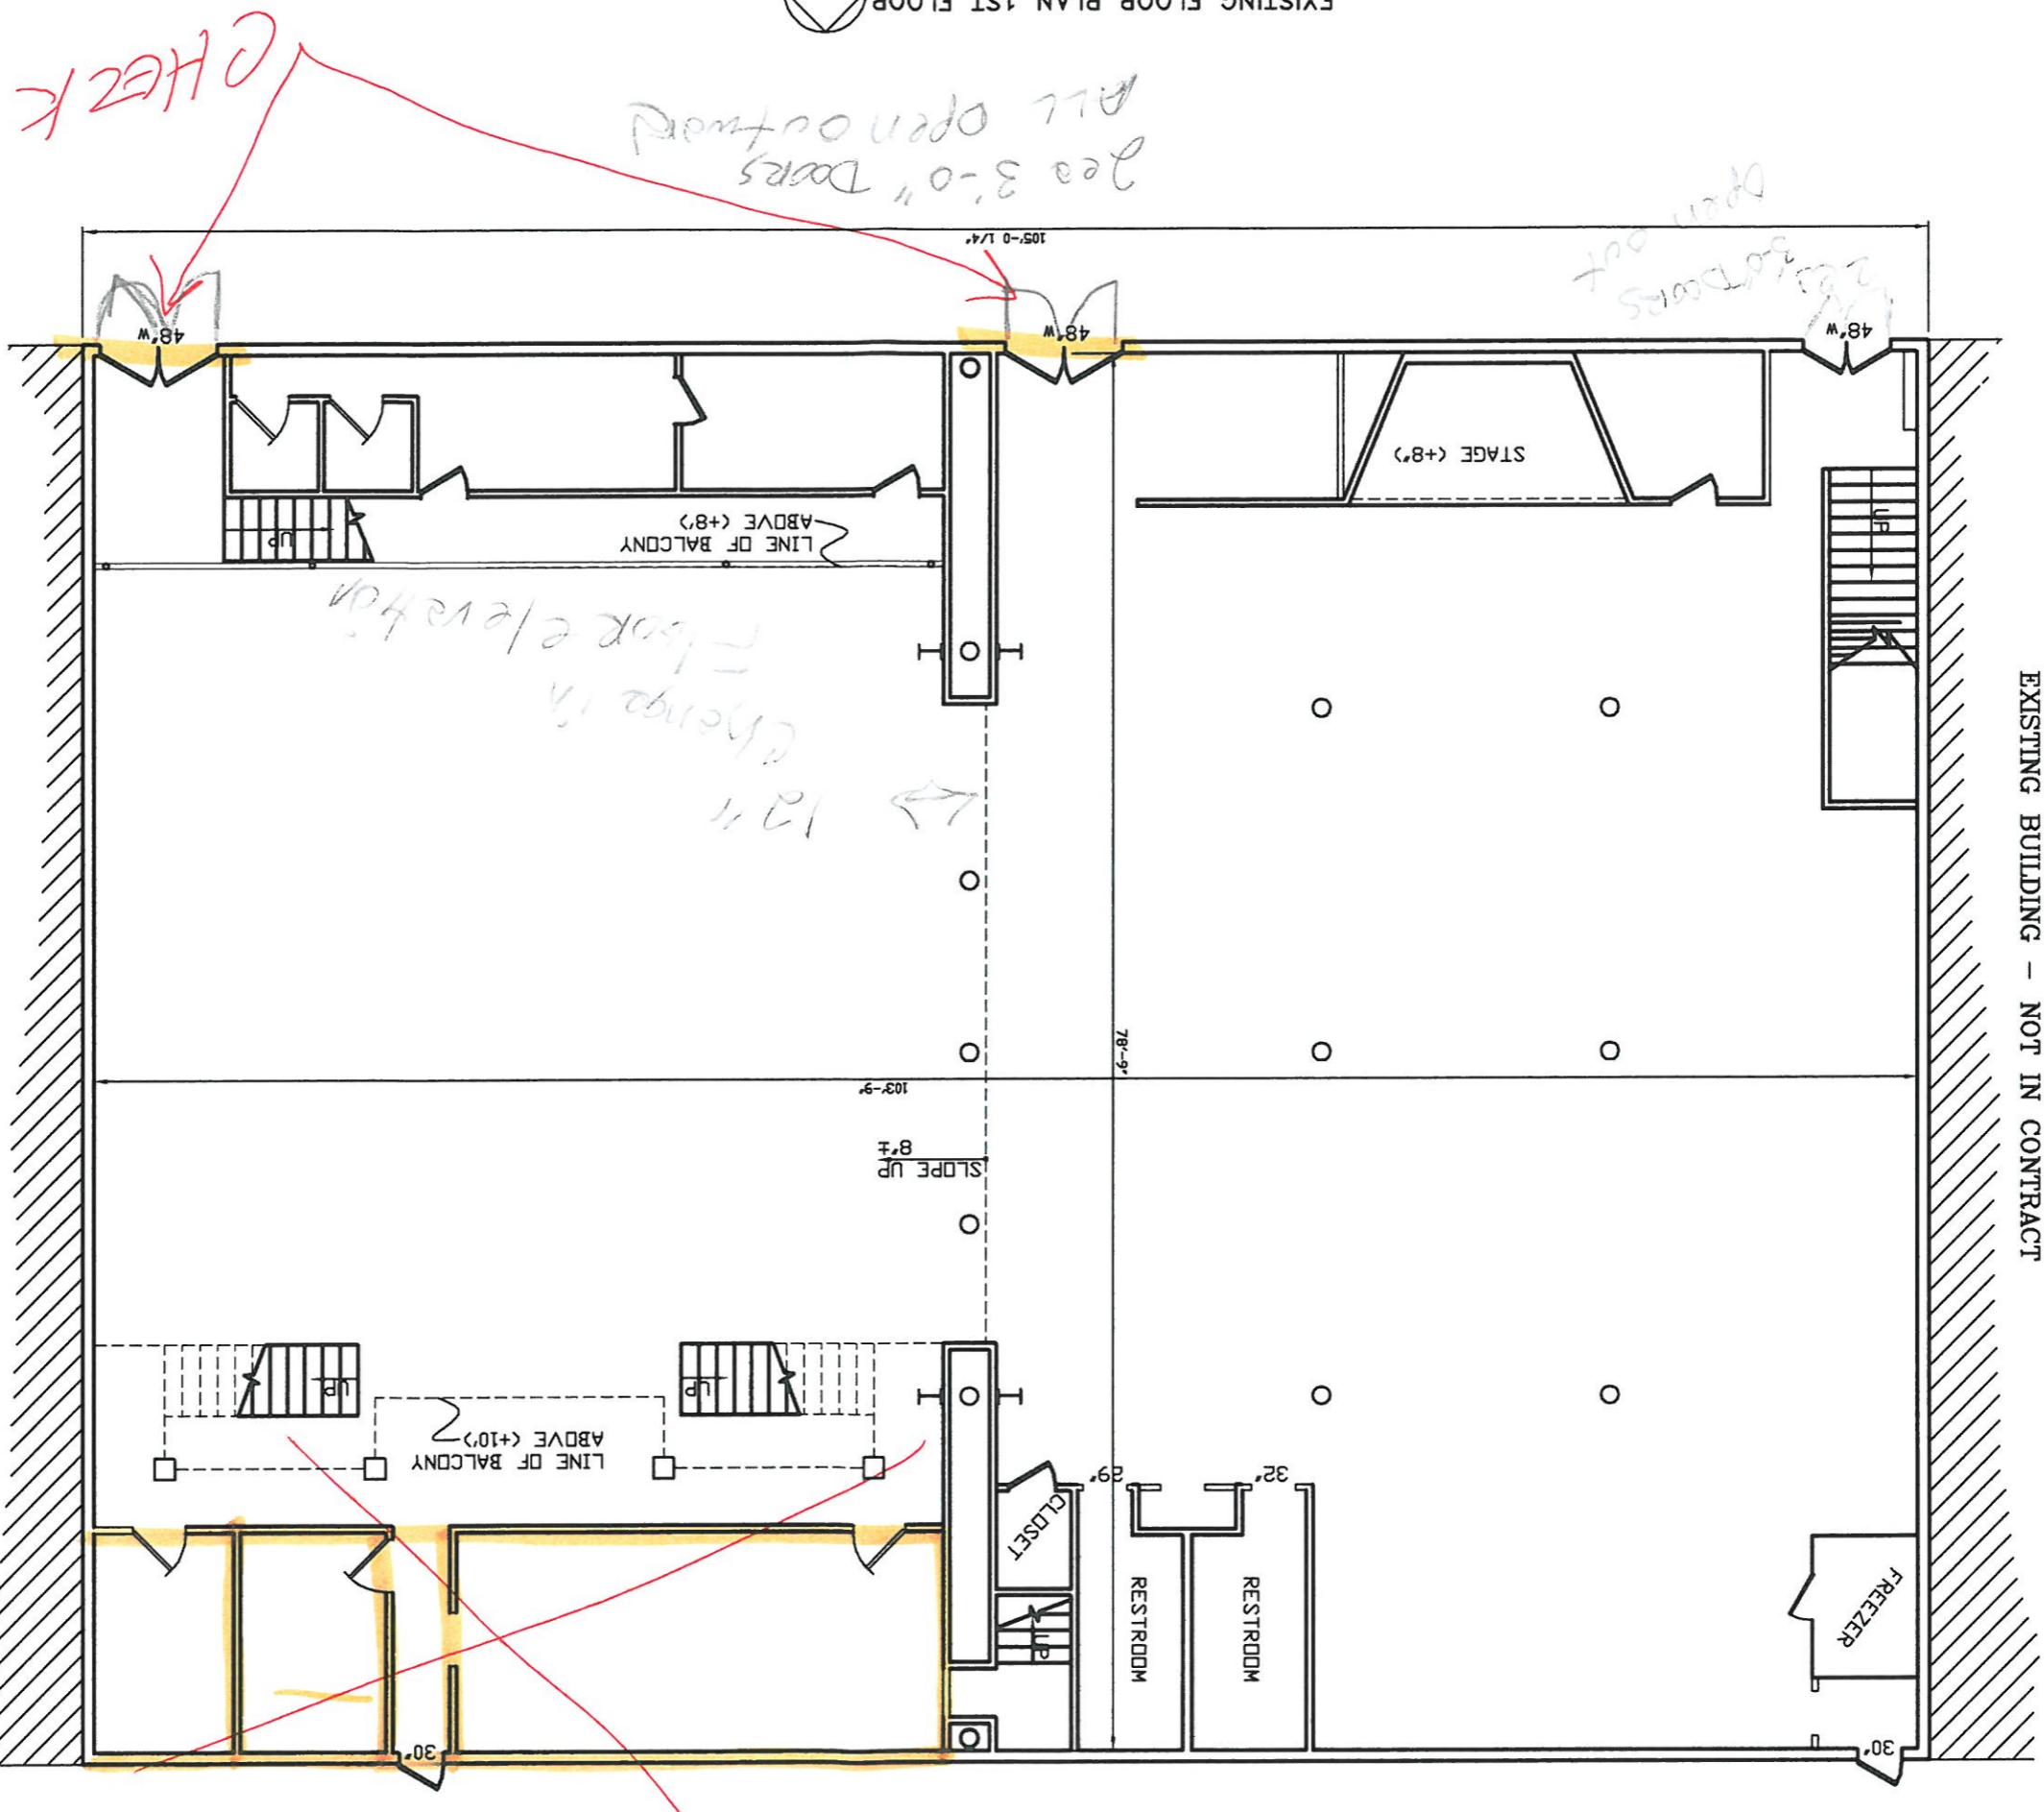

Carpet World  
8833 W. Judge  
Paras

EXISTING FLOOR PLAN 1ST FLOOR  
SCALE: 3/16"=1'-0"

EXISTING BUILDING - NOT IN CONTRACT

EXISTING BUILDING - NOT IN CONTRACT