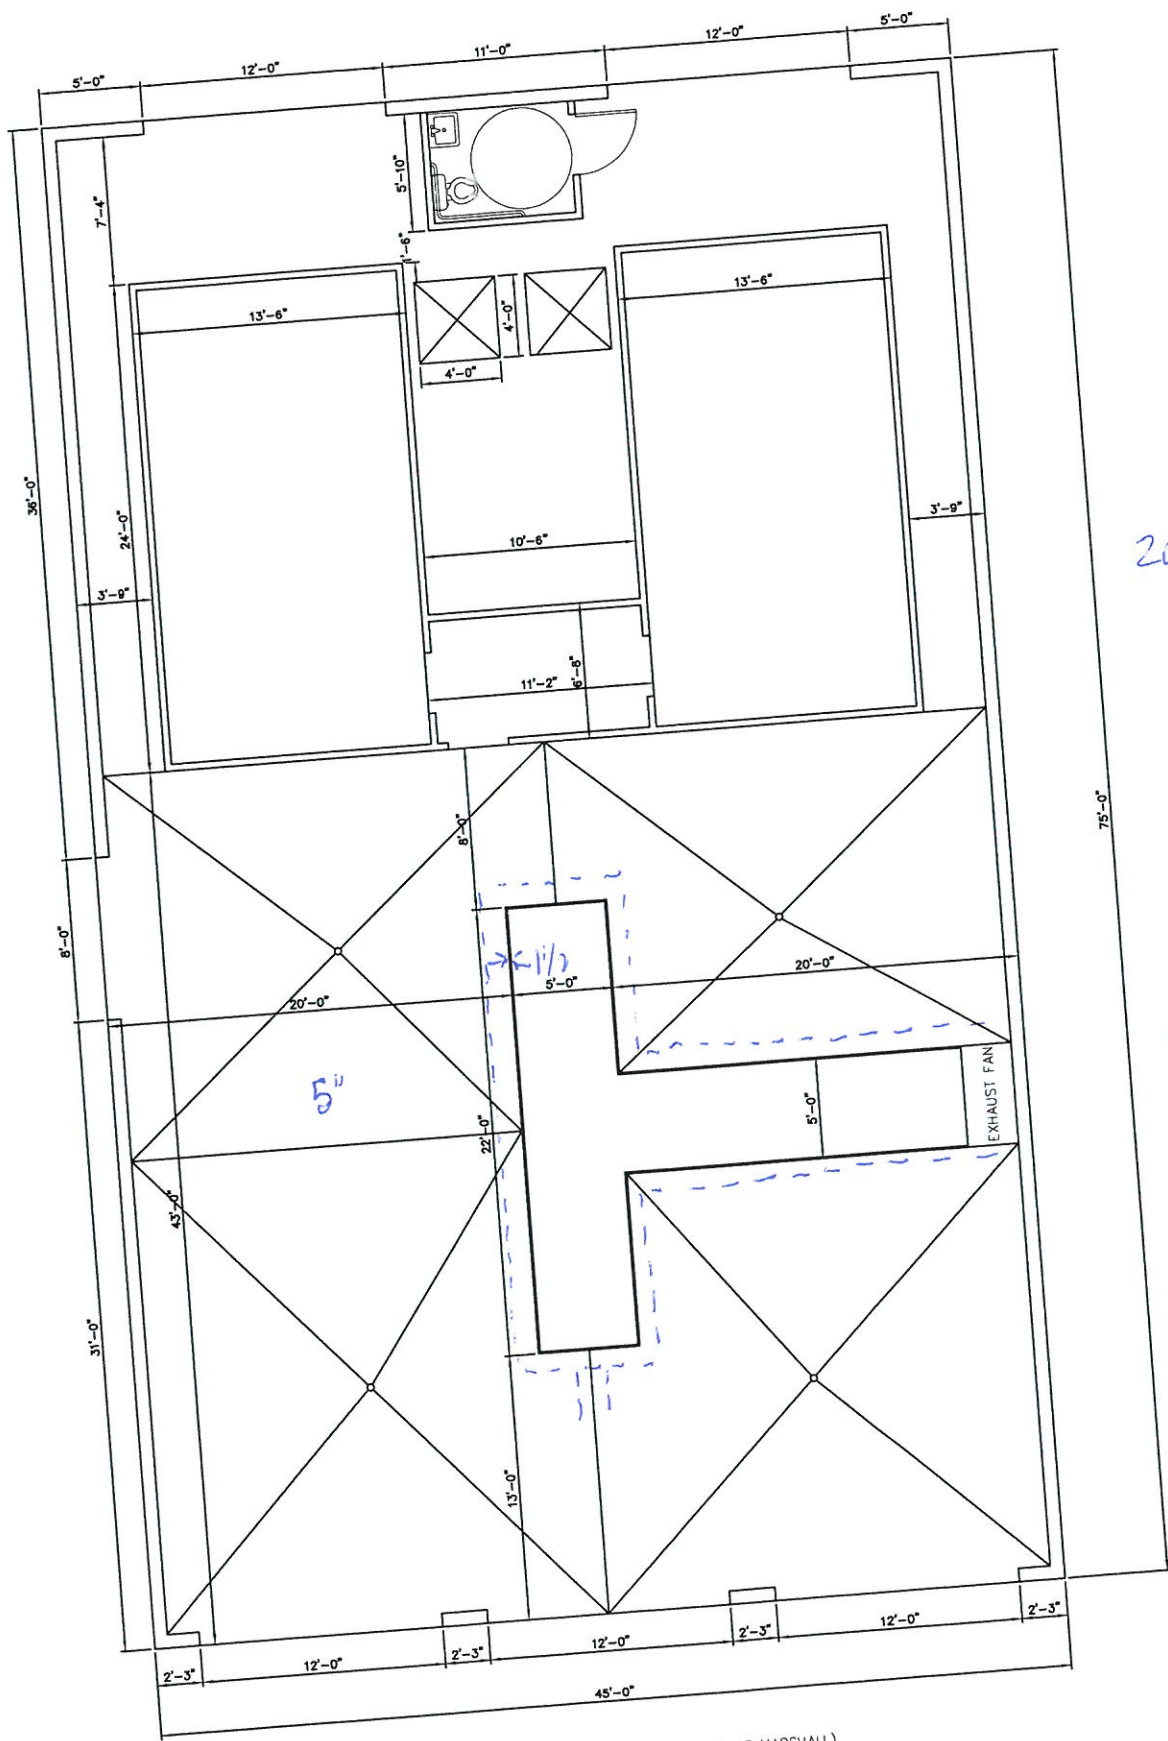

**FRANKS ACCURATE BODY SHOP**  
684 E. I-10 SERVICE RD SLIDELL, LA 70461  
PHONE: 985-641-1454 FAX: 985-847-1456  
**FAX SHEET**

**TO:** DAVE

**FAX#:** \_\_\_\_\_ **DATE:** \_\_\_\_\_

**FROM:** FRANK

**COMMENTS:** \_\_\_\_\_

DAVE I CIRCLED THE  
THINGS THAT I CHANGED

FRANK

20'

dave@rbbraufman.com

~~rbbraufman.com~~

- LOCATION OF PERSONNEL ACCESS DOOR (FIRE MARCHALL)
- HEIGHT OF BUILDING
- TYPE OF ROOF (GABLE OR SINGLE SLOPE)
- EXTERIOR FINISHES
- LOCATIONS OF ENTRANCE DOORS FOR PAINT BOOTHS
- HEIGHT OF PAINT BOOTH
- SIZE OF EQUIPMENT FOR PAINT BOOTS (PHYSICAL DIMENSIONS)
- LIGHTING & POWER NEEDS
- POWER REQUIREMENTS FOR BOOTHS
- ACCESS AROUND BATHROOM IS TOO TIGHT HOW DO YOU WANT IT RESOLVED?

200 A SVC

64' 4 Skylights on Roof  
(2) 8' Fluor Strips/Bay