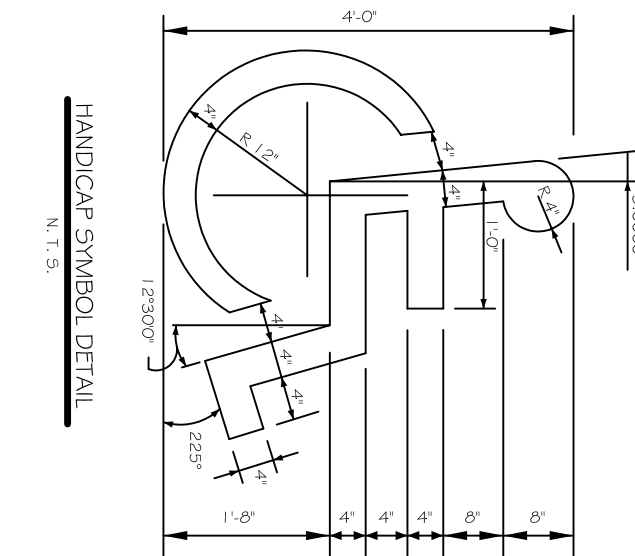

SITE PLAN
SCALE: 1"=20'-0"

ZONED M-1