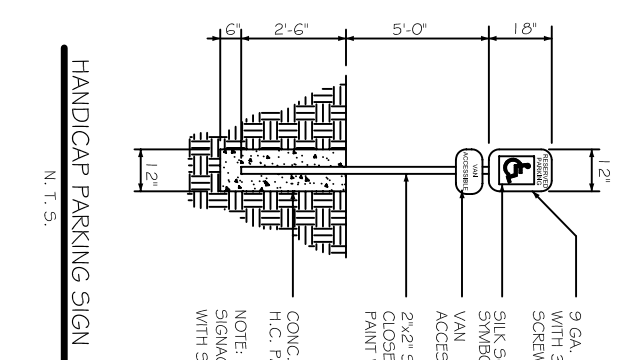

SITE PLAN
SCALE: 1"=20'-0"

MECHANICAL DRIVE

ZONED M-1