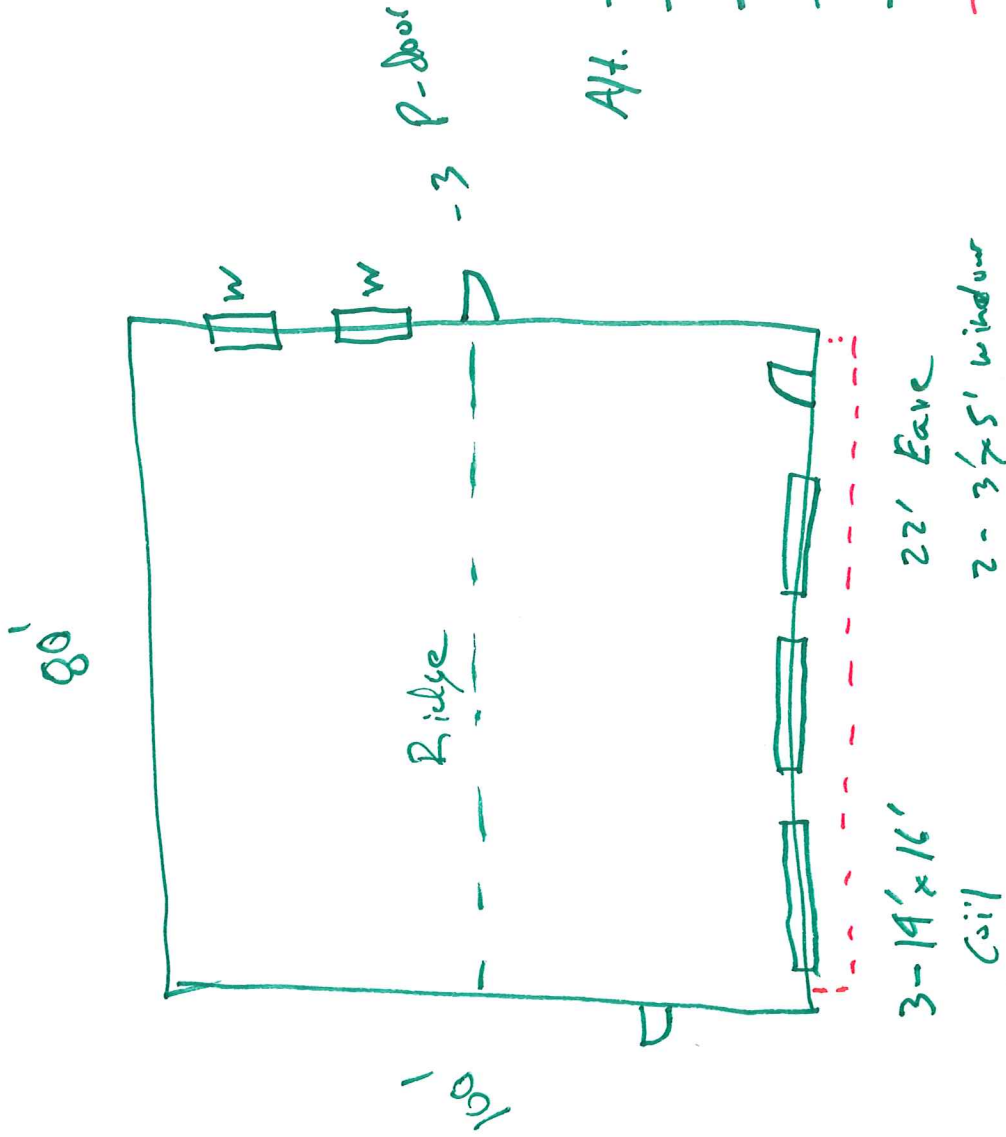

St. Tammy
 General Patton Ave.
 Mandeville

- Alt. - insulation
 - Ridge Vent
 - stanch seam
 - R-Panel
 - Trans/veat Panels - 15
 - Canopy/Awning

3-14'x16'
 Coil
 Man
 Alt. Auto
 22' Eave
 2-3 1/2 x 5' window