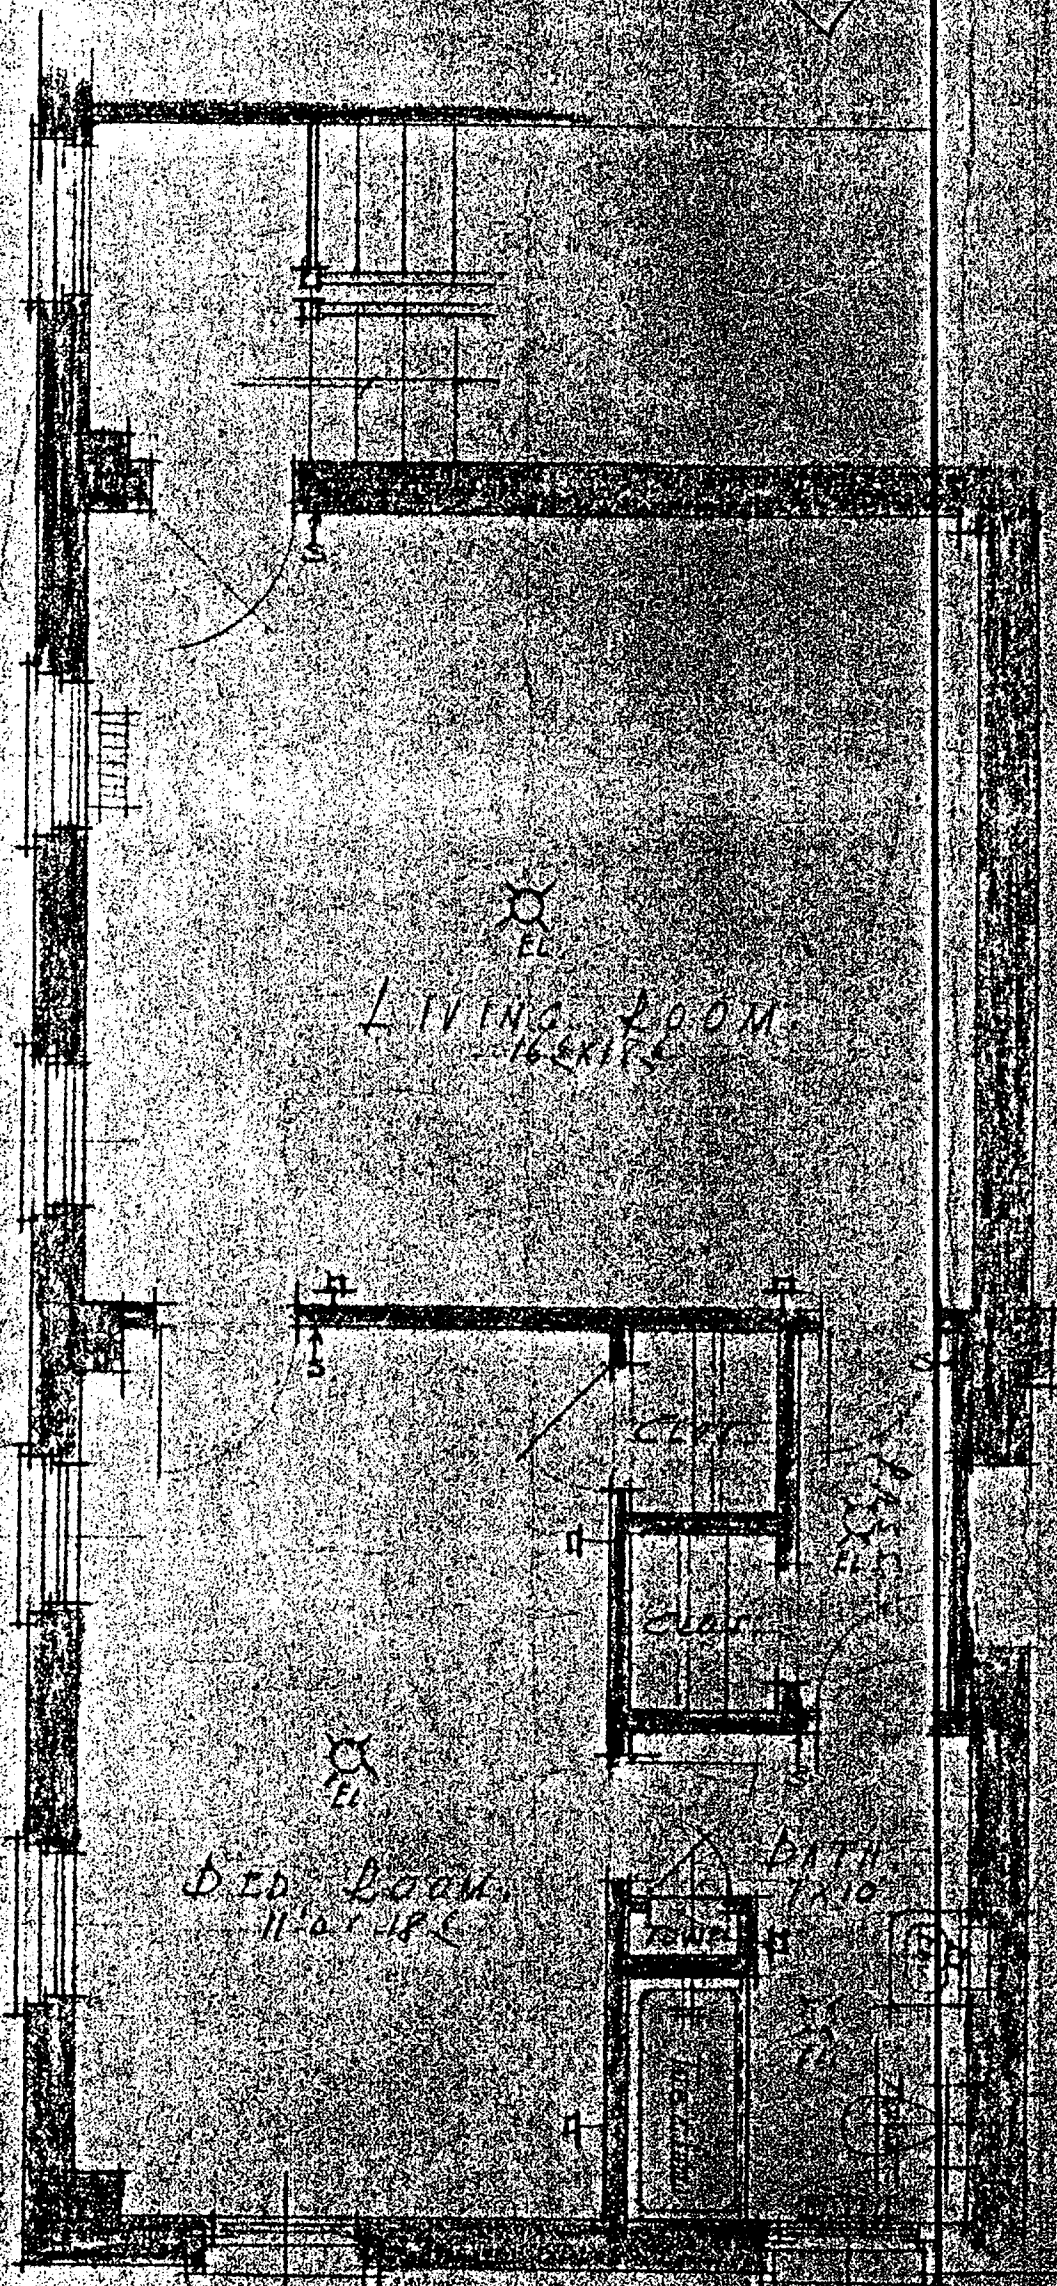

SECOND FLOOR PLAN
SCALE 1/4" = 1'-0"

TOWEL CLOSET WITH R.M.

CHINA CABINET KITCHEN
SCALE 1/4" = 1'-0"

DETAIL OF ARCH

THIRD FLOOR PLAN
SCALE 1/4" = 1'-0"

APARTMENT
SAINTE THEATRE
CANTON STREET
NEW ORLEANS, LA