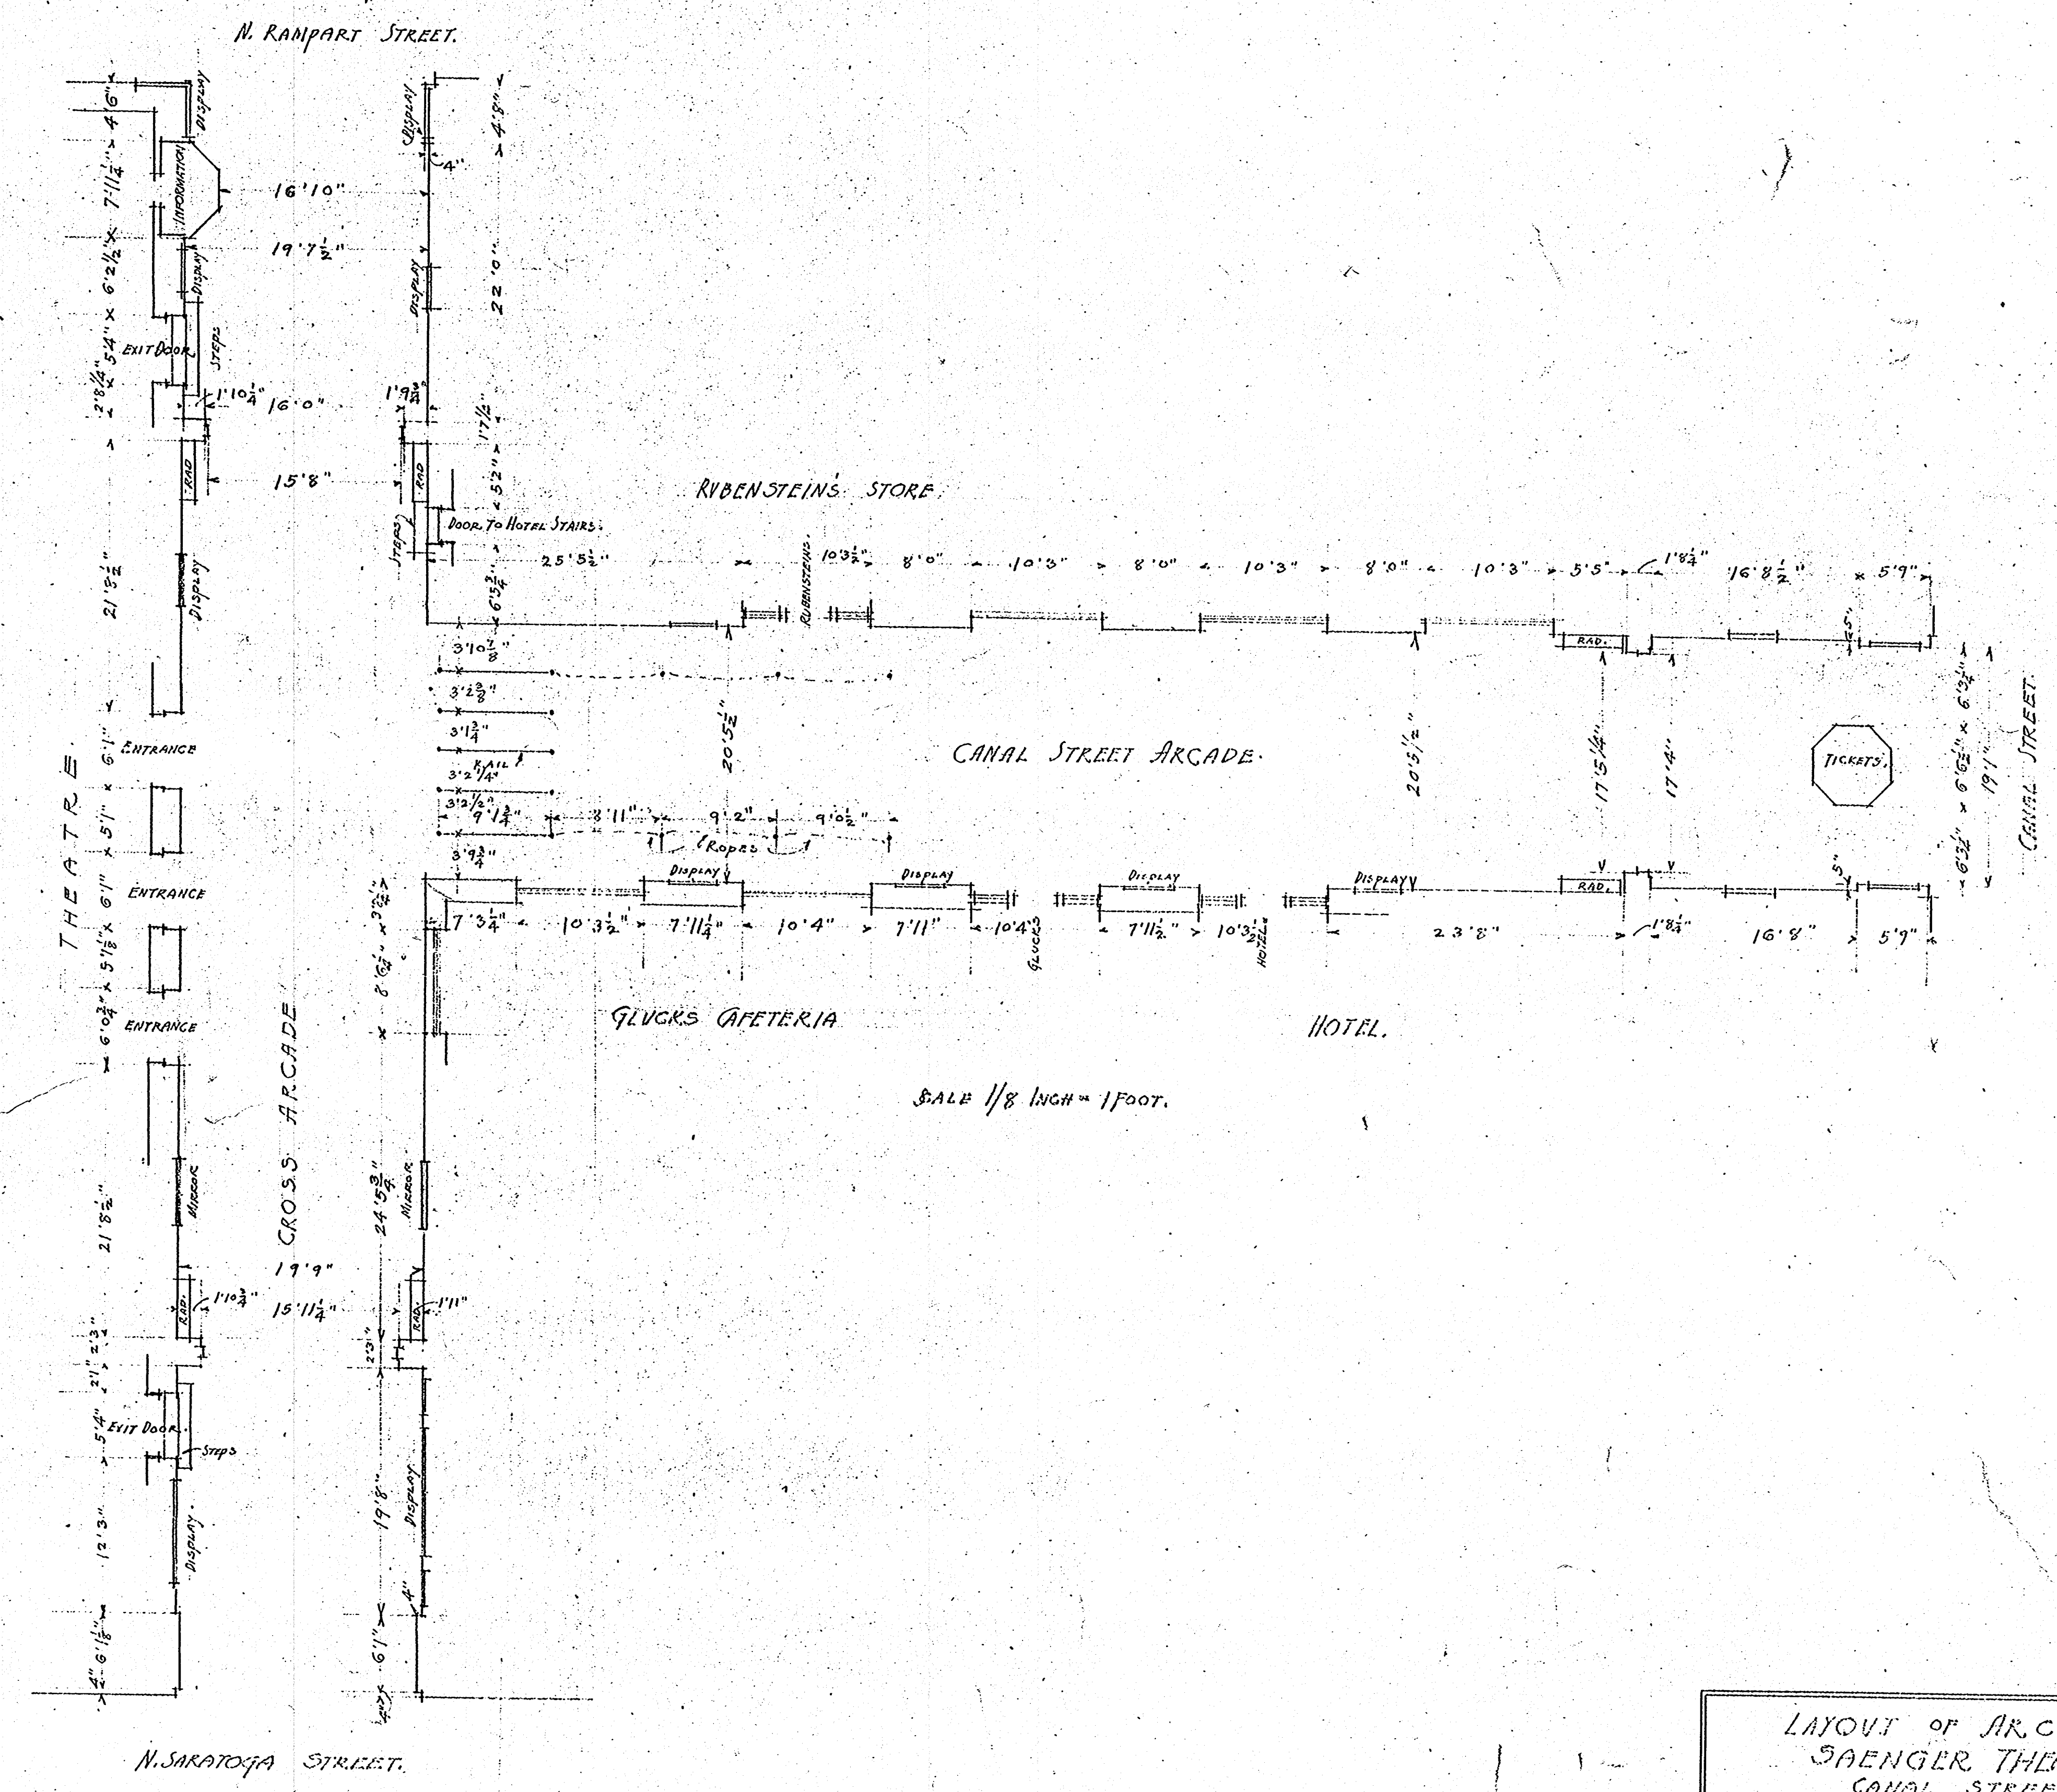

SECTION THRU CROSS ARCADE
SCALE 1/8 INCH = 1 FT.

SCALE 1/8 INCH = 1 FOOT.

LAYOUT OF ARCADES SAENGER THEATRE CANAL STREET NEW ORLEANS, LA.			
REVISED	EMILE WEILL ARCHITECTS WHITNEY CENTRAL BUILDING NEW ORLEANS, LA.	PLAN	SHEET
			DATE FEB 3/1927