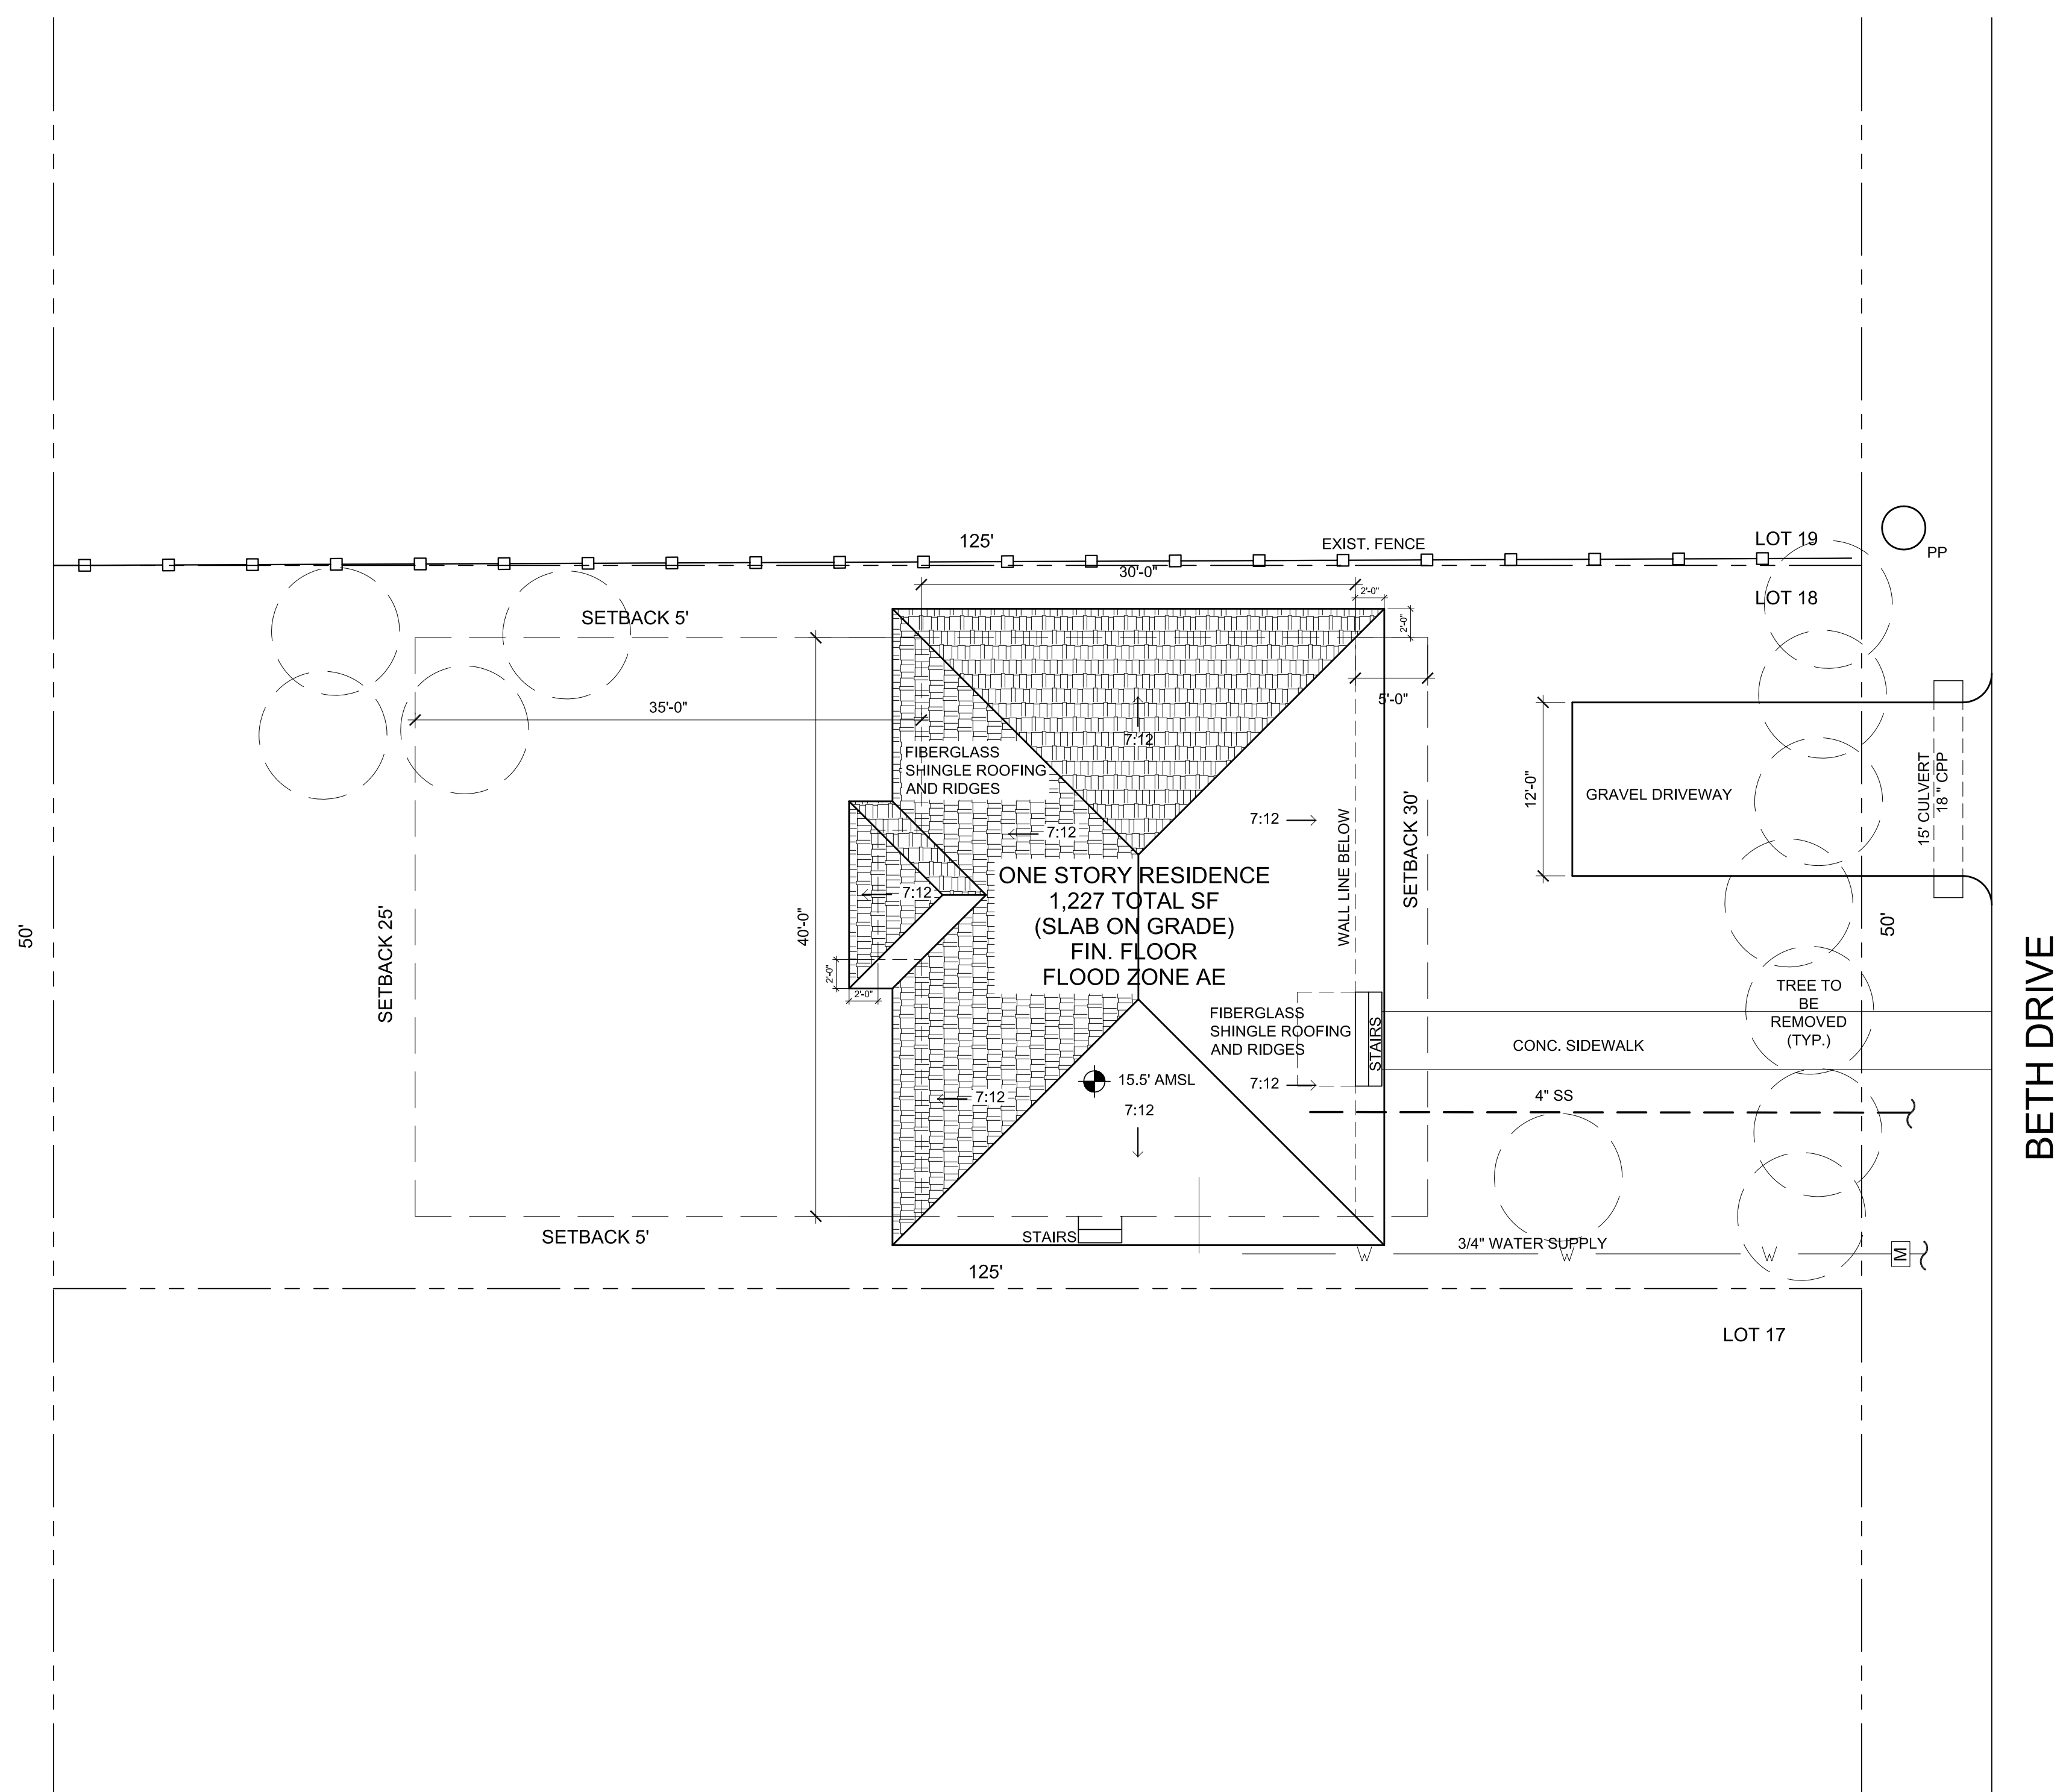

1 **SITE PLAN**
1/8" = 1'-0"

RESIDENCE AT LOT 18 BETH DRIVE
LOT 18 BETH DRIVE, SLIDELL, LOUISIANA

REVISIONS:
DATE: 1.22.19
PROJECT No: 18027
DRAWING:

A1.0