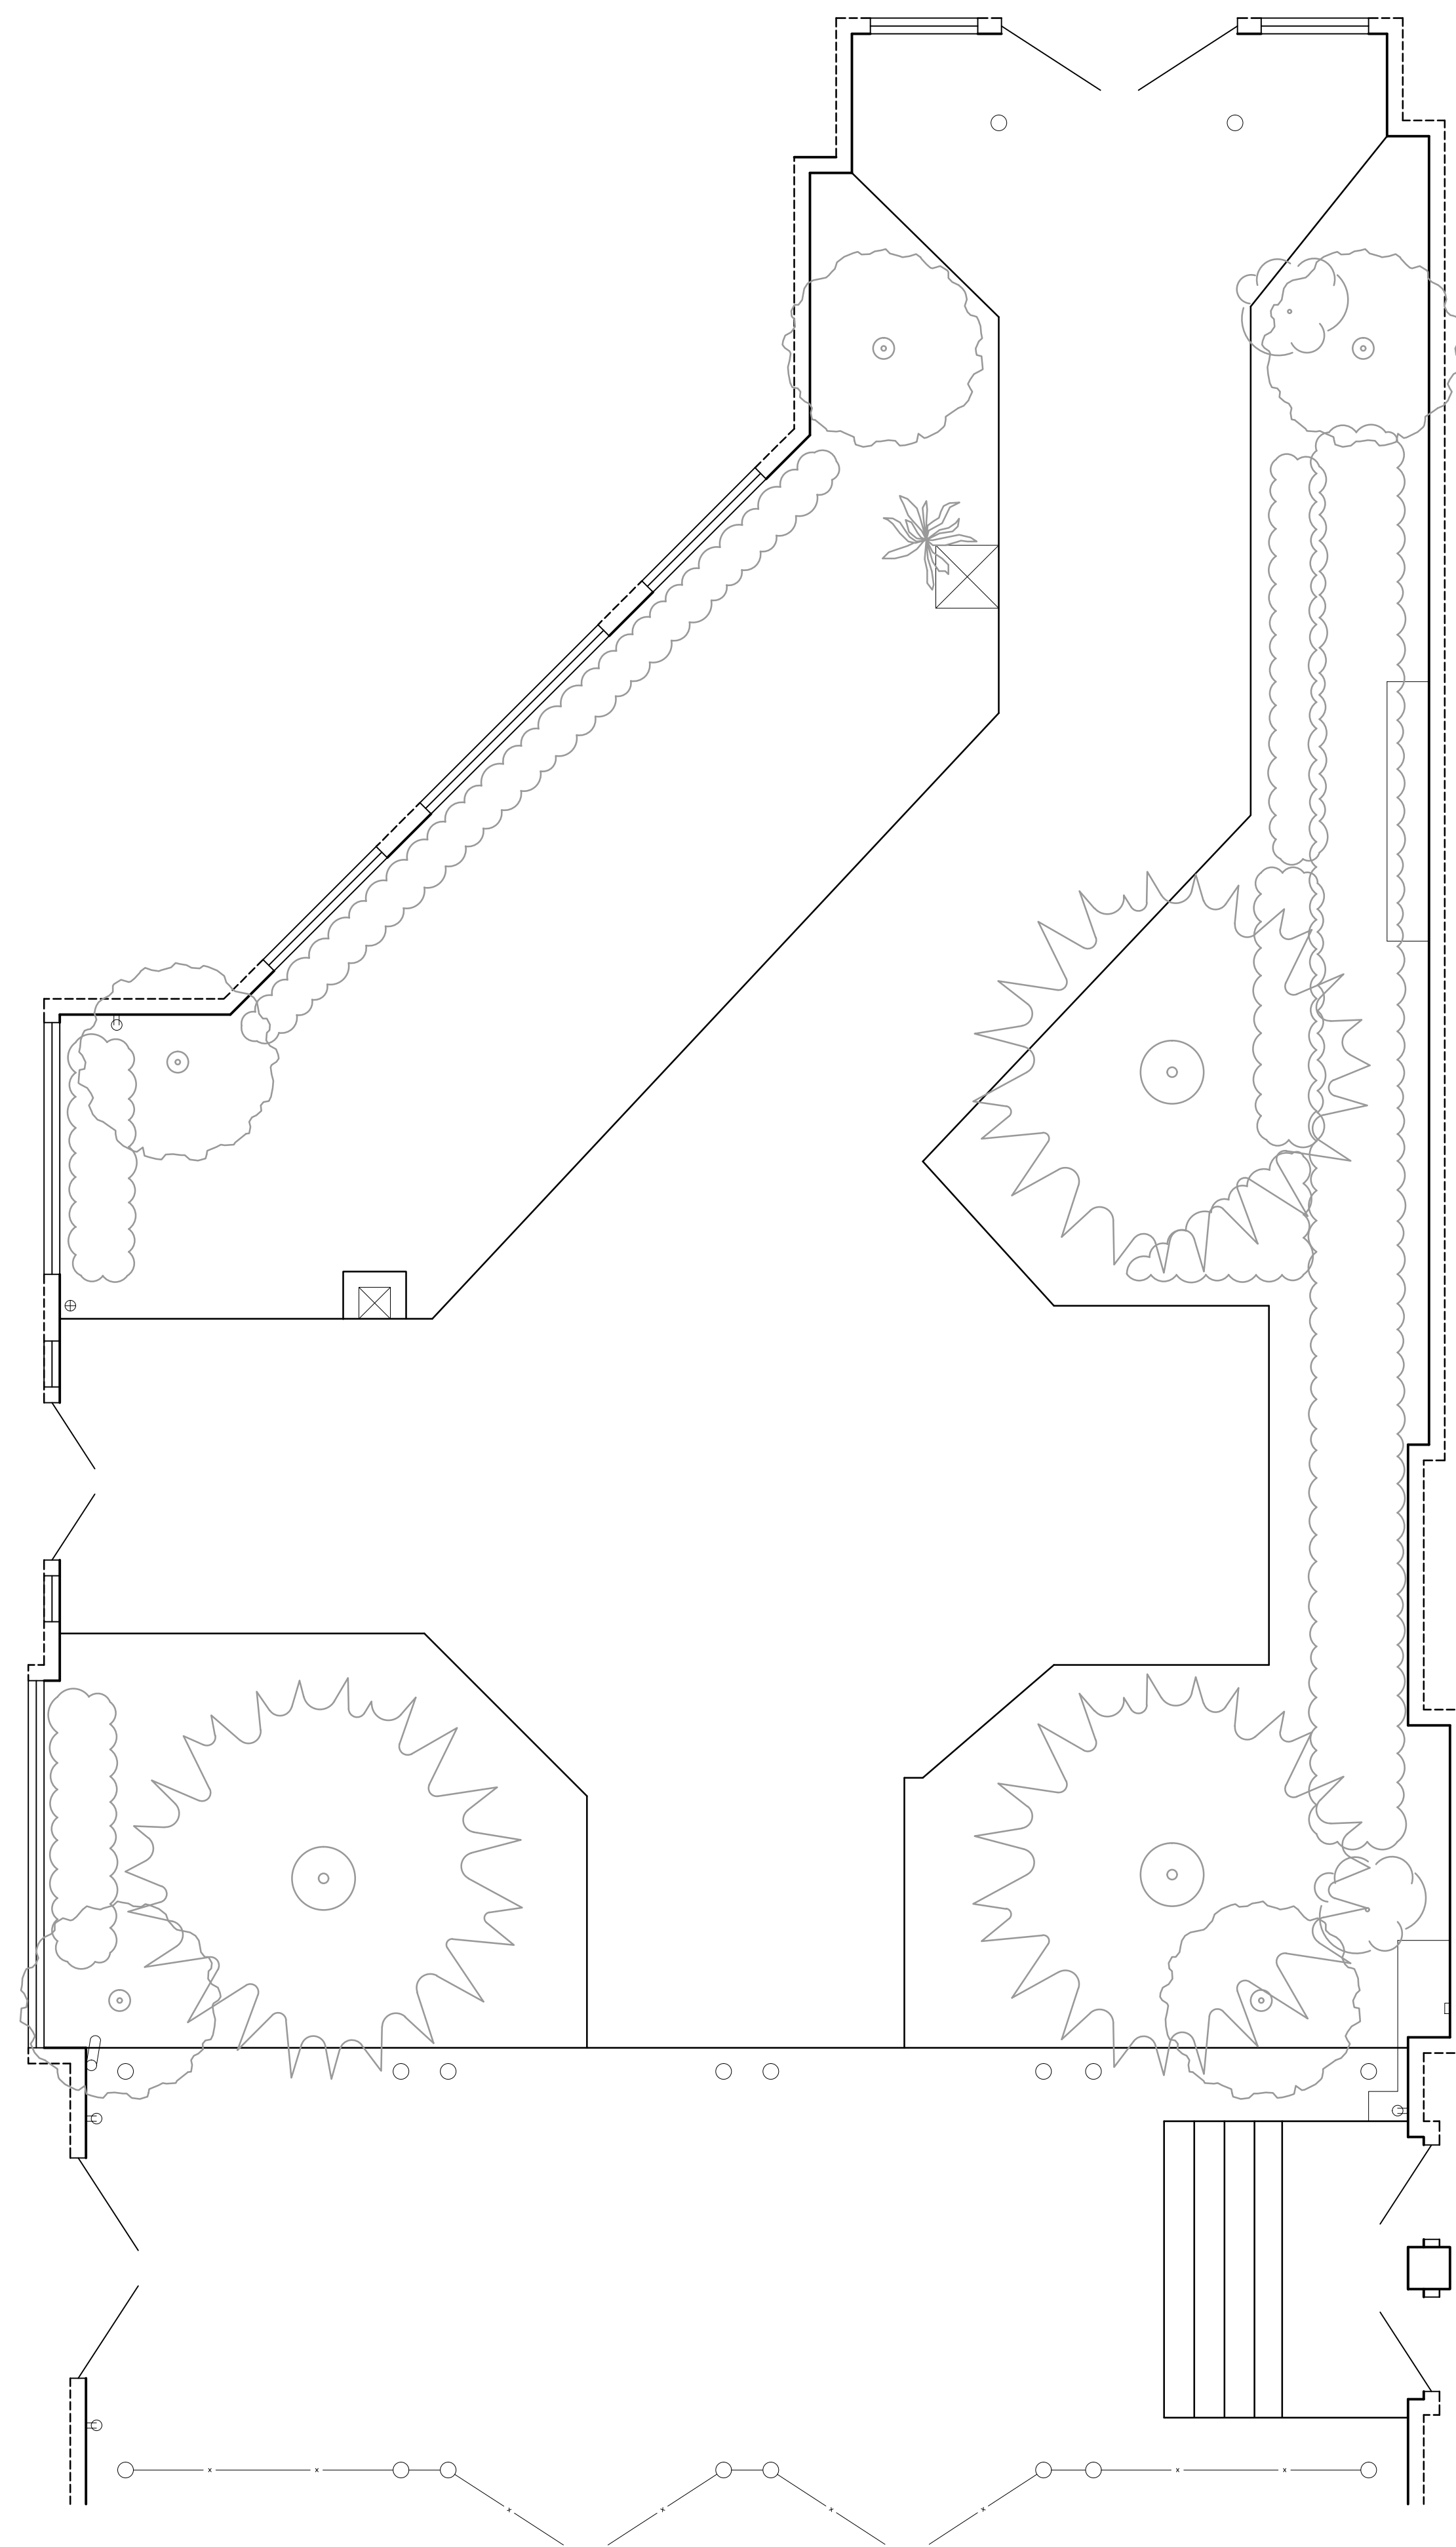

4238 ST. CHARLES AVE,
NEW ORLEANS, LA 70115

1 EXISTING SITE LAYOUT
SCALE: 1/4" = 1'-0"

2 EXISTING SITE LAYOUT
SCALE: 1/4" = 1'-0"

Drawn by: KMG
Sheet #: S-1
Date: 07/01/2020
Scale: AS SHOWN