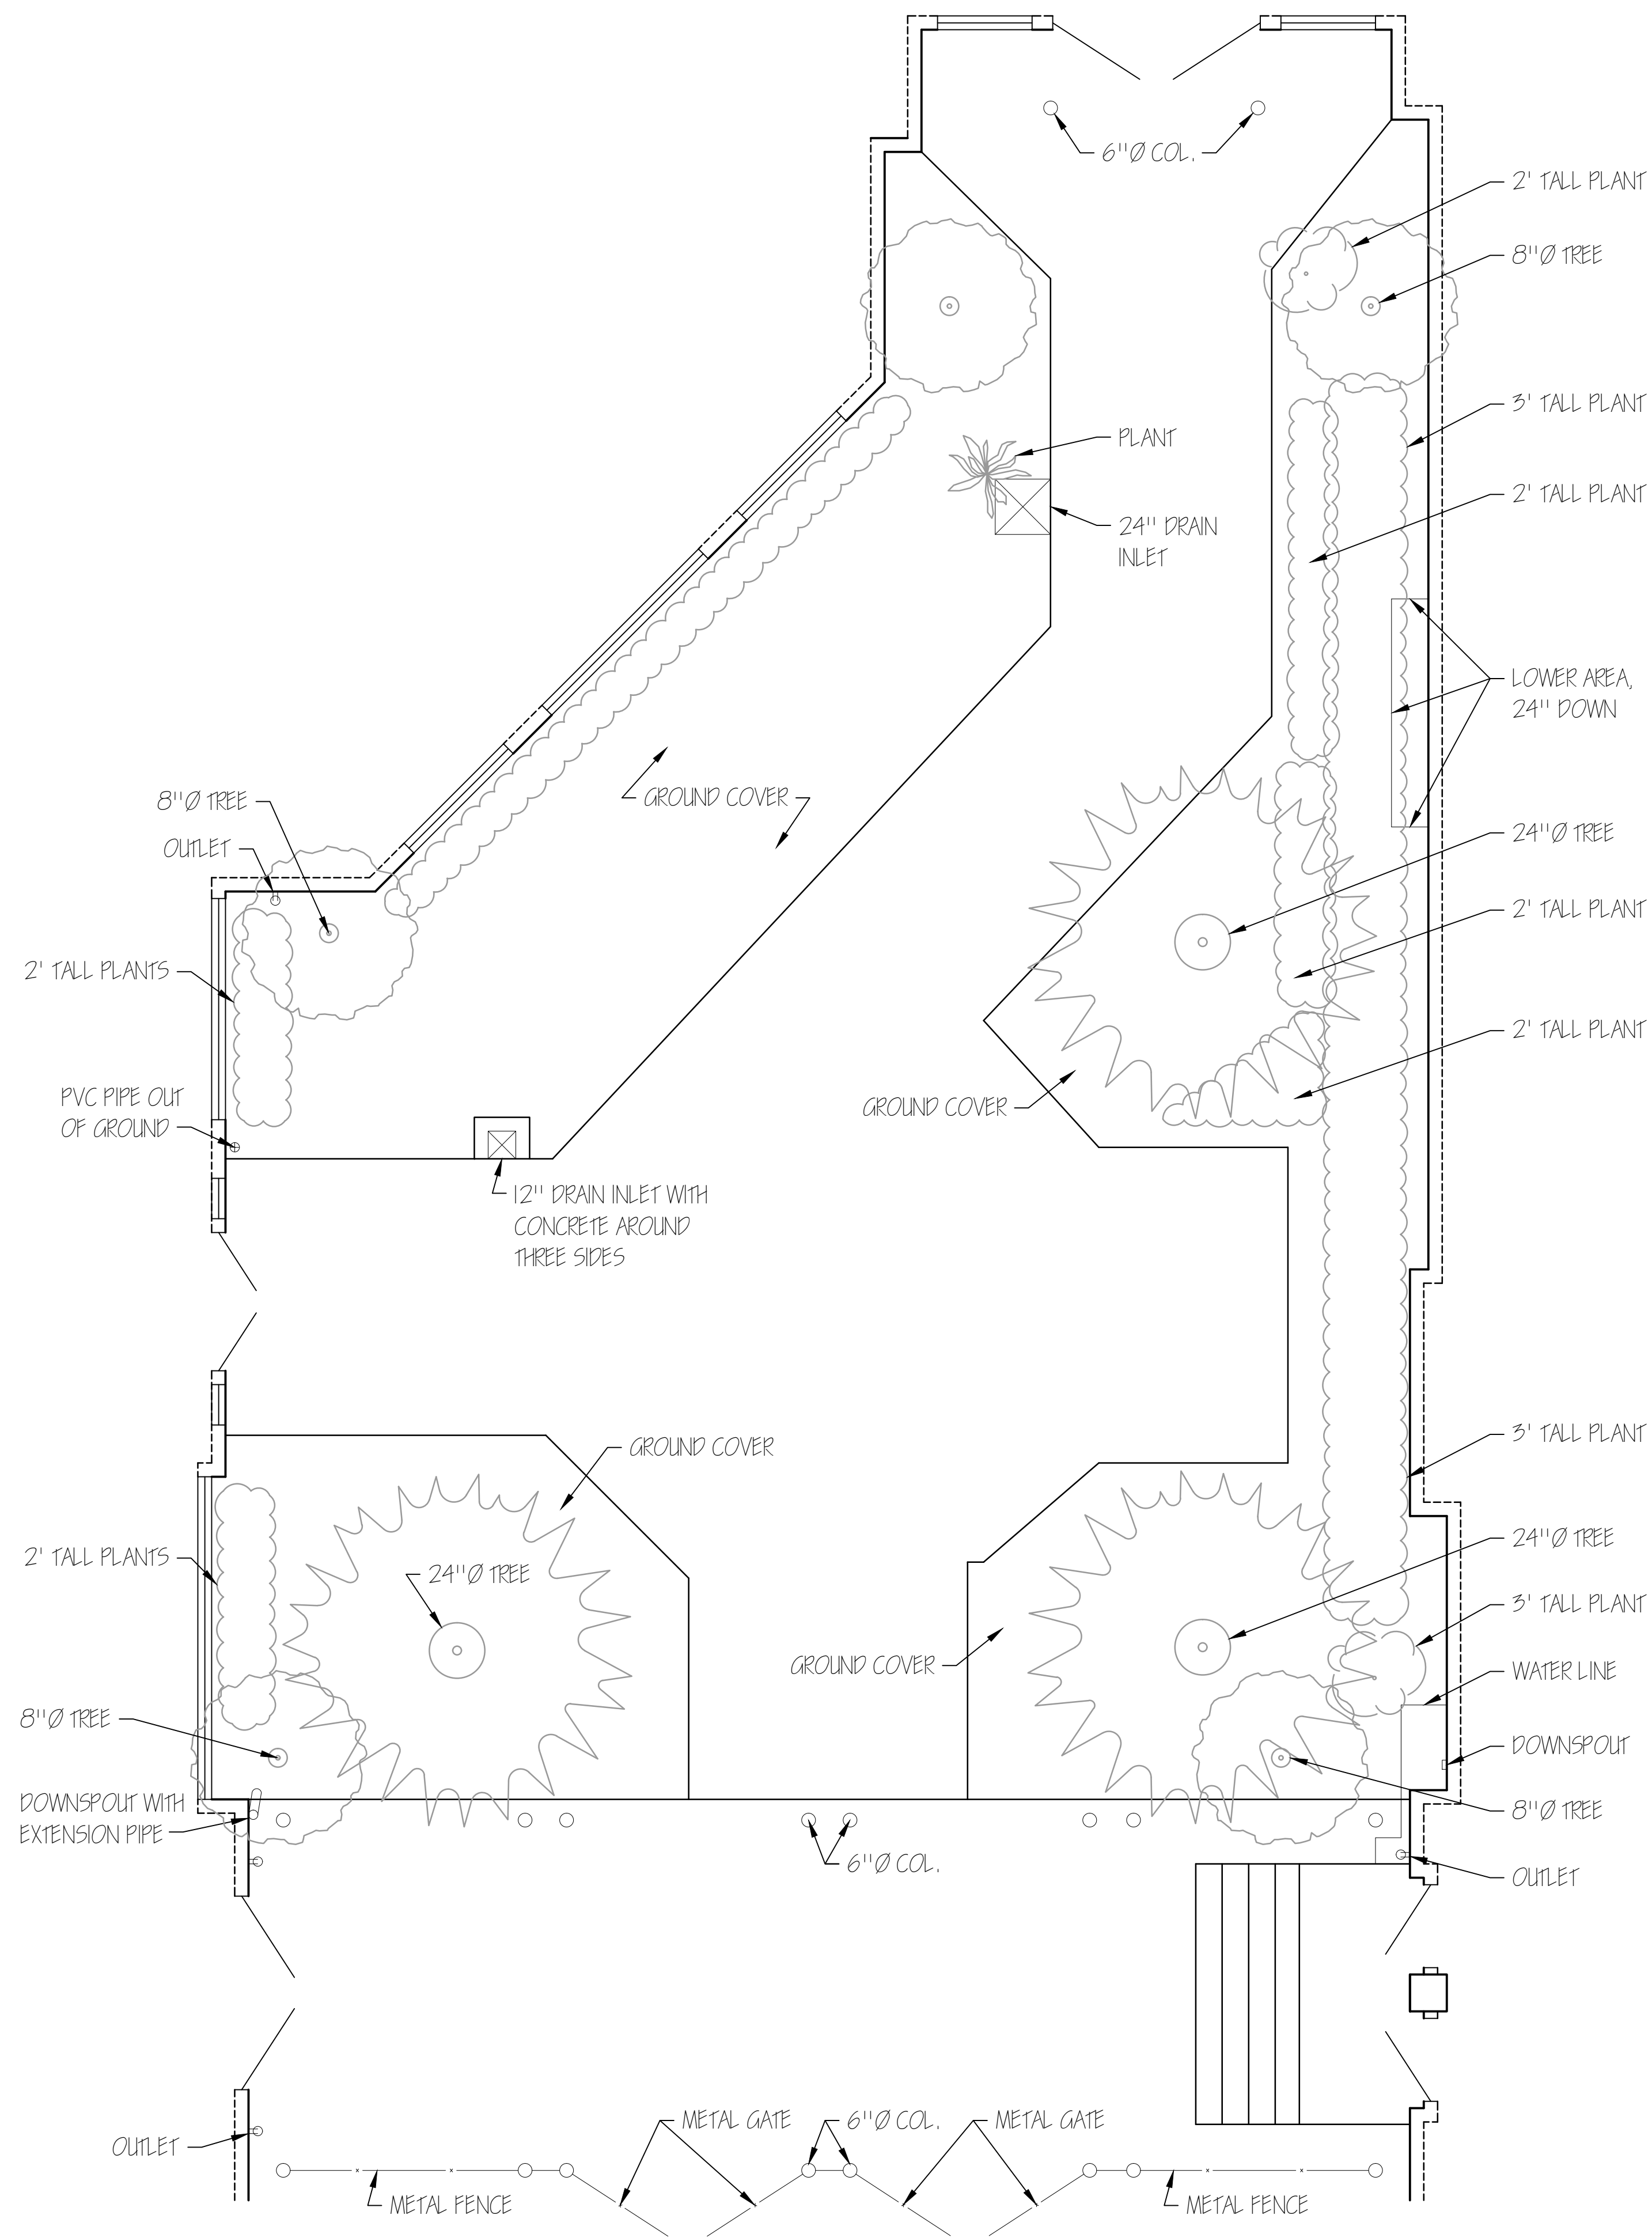

4238 ST. CHARLES AVE,
NEW ORLEANS, LA 70115

1 EXISTING SITE LAYOUT
SCALE: 1/4" = 1'-0"

2 EXISTING SITE LAYOUT
SCALE: 1/4" = 1'-0"

Drawn by: KMG
Sheet #: S-1
Date: 07/01/2020
Scale: AS SHOWN