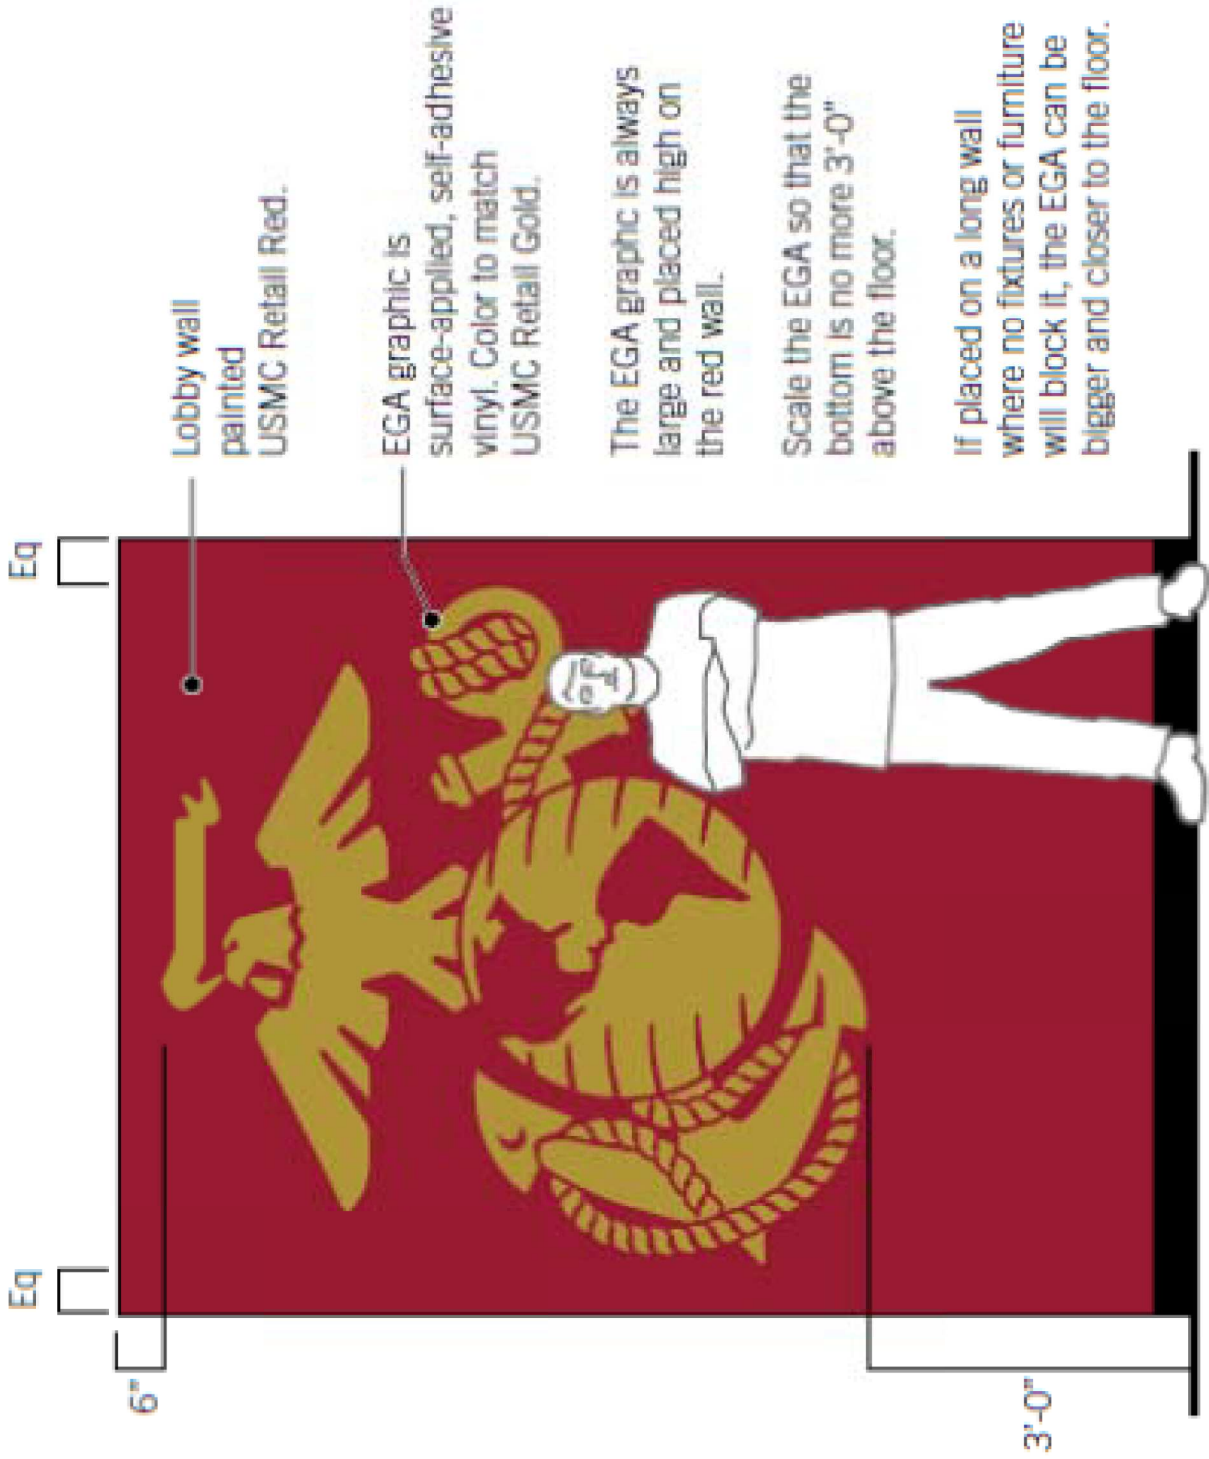

**ENCLOSURE "6"**  
Interior EGA Graphic

Lobby wall painted USMC Retail Red.

EGA graphic is surface-applied, self-adhesive vinyl. Color to match USMC Retail Gold.

The EGA graphic is always large and placed high on the red wall.

Scale the EGA so that the bottom is no more 3'-0" above the floor.

If placed on a long wall where no fixtures or furniture will block it, the EGA can be bigger and closer to the floor.