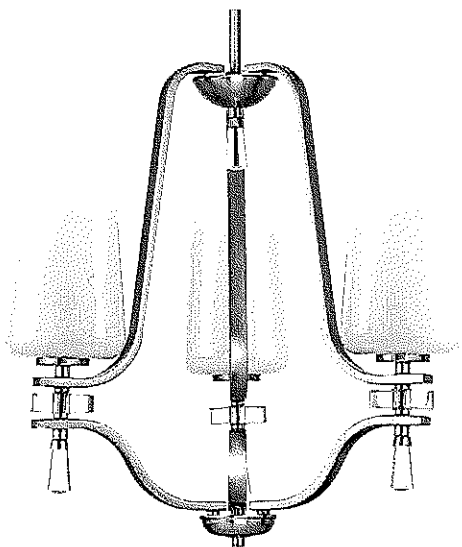

T 7

FINAL DAY: 10% OFF SITEWIDE + FREE SHIPPING FOR MYLOWE'S MEMBERS. GET STARTED>

Open until 10PM!  
Marrero Lowe's ▾

Prices, promotions, styles, and availability may vary. Our local stores do not honor online pricing. Prices and availability of products and services are subject to change without notice. Errors will be corrected where discovered, and Lowe's reserves the right to revoke any stated offer and to correct any errors, inaccuracies or omissions including after an order has been submitted.

### Progress Lighting Indulge 20-in 3-Light Brushed Nickel Shaded Chandelier

Item # 759361 Model # P4809-09

★★★★★ (1 Review)

\$189.00

Number of Bulbs Required

3 ▾

- 1 + ADD TO CART

♡ SAVE      ↗ SHARE