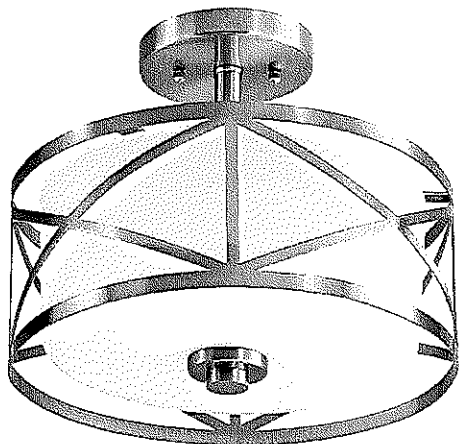

### Description

- 9.25-in W ceiling flush mount
- Brushed nickel finish offers a sleek look
- Opalescent glass shade shines a bright glow
- 60-watt A19 bulb required (not included)
- Great for traditional style decor
- ETL listing demonstrates this product has met minimum requirements of widely accepted product safety standards
- Easy to install with twist lock

### Kichler Edenbrook 11.38-in W Brushed Nickel Frosted Glass Semi-Flus... X

FINAL DAY: 10% OFF SITEWIDE + FREE SHIPPING FOR MYLOWE'S MEMBERS. GET STARTED>

Open until 10PM!  
Marrero Lowe's

Prices, promotions, styles, and availability may vary. Our local stores do not honor online pricing. Prices and availability of products and services are subject to change without notice. Errors will be corrected where discovered, and Lowe's reserves the right to revoke any stated offer and to correct any errors, inaccuracies or omissions including after an order has been submitted.

### Kichler Edenbrook 11.38-in W Brushed Nickel Frosted Glass Semi-Flush Mount Light

Item # 616029 Model # 38177

★★★★★ (11 Reviews)

in-use/Lifestyle Images-accessories and bulb(s) not included

ONLY AT LOWE'S