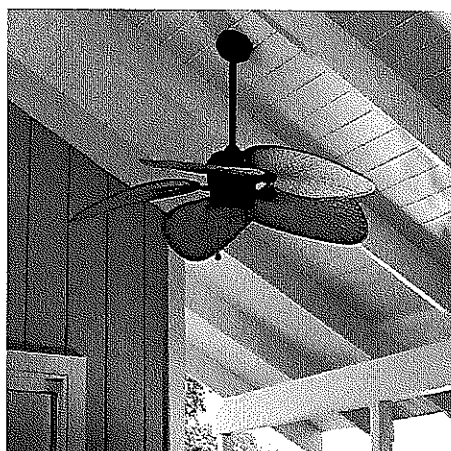

Home Lighting Tips