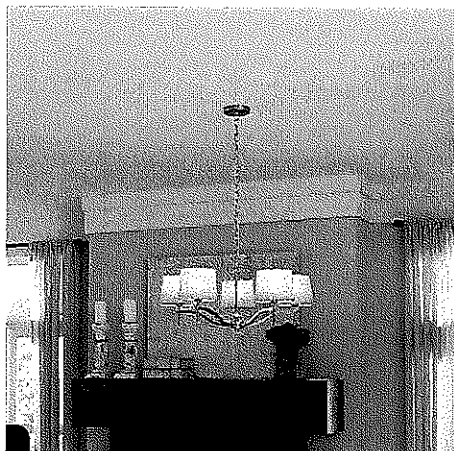

Height (Inches)		Lowe's Exclusive	×
Weight (lbs.)	16.53	Warranty	1-year limited
Fixture Material	Metal	Number of Bulbs Required	3
Frosted Glass	N/A	Fixture Finish	Brushed
Light Bulb Base Type	Medium base (E-26)	Power Source	Hardwired
Recommended Light Bulb Shape	A19	Size	Medium (10-22 inches)
Lighting Direction	Up/downlighting	Glass Type	N/A
Maximum Bulb Wattage (or Equivalent)	100	Shade Material	N/A
Type of Hanging Device	Downrod	Theme	N/A
Number of Bulbs Included	0	Fixture Color Family	Nickel
Mounting Hardware Included	✓	Shape	Shaded
UL Safety Listing	✓	Bulb Type	Standard
CSA Safety Listing	✓	Type	Standard
ETL Safety Listing	×	Style	Transitional
Usage Rating	Dry	Dimmable	✓

Projects, Tips & Services

Chandelier Buying Guide