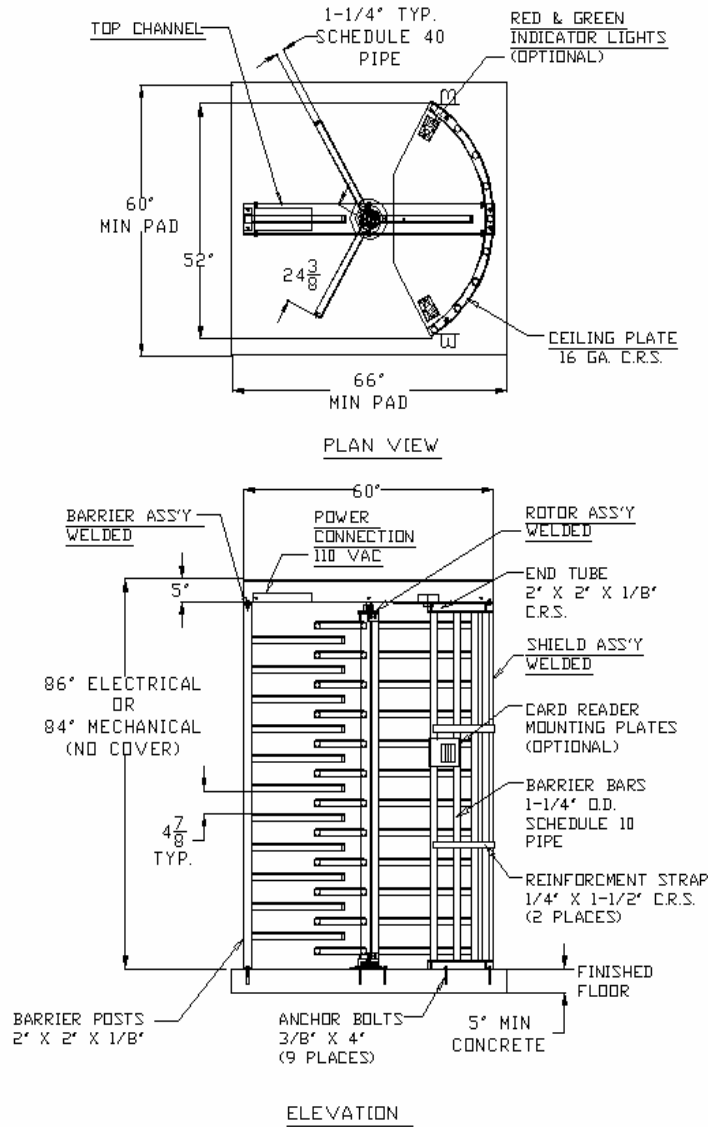

TOMSED CORP

MODEL THT-100C/CP(3) MECHANICAL OR THT-100EC/ECP(3) ELECTRICAL ROTO-GARD FULL HEIGHT TURNSTILE

NOTICE:
 The data contained herein is proprietary to Tomsted Corp. This data shall not be duplicated, transferred, made available or used by any third party for any purpose except specifically authorized by Tomsted Corp.