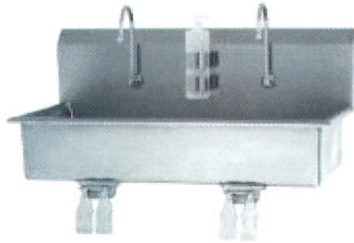

# MEDEX SUPPLY

*"You're Our Incentive to Price Things Right!"*

[Print Product Page](#) - [Close Window](#)

[Home](#) > [Infection Control](#) > [Sinks & Wash Stations](#) > [Hands Free Sinks](#) > [CLS-54WS](#)

**Sani-Lav 54WS Hands-Free Two-Person Wall Mount Wash Station activated by Knee Valves**

Item#: CLS-54WS

Packing Info: **Each**

Quantity:

**\$1,799.99**

- [Printable Version](#)
- [Product Reviews](#)
- [More Options Available](#)
- [Shipping Information](#)

[Add to Cart](#)

[Add to Wishlist](#)

[Show More Images](#)

Columbia Sinks Hands-Free Station with water activated by double knee operated valves.

**Features:**

- 40" x 20" x 8" deep bowl.
- Double knee operated valves with connecting hose and fittings.
- 32 oz. pump style soap dispenser.
- Gooseneck spouts with aerator.
- Strainer with basket and wall mounting brackets.
- Heavy duty 16 gauge, #304 stainless steel construction.
- 10" high backsplash and 2" drain hole or holes.
- Exposed surfaces have a blended uniformed satin finish.
- Front, bottom and back are formed from a single sheet with a rolled rim on front and sides.
- Inner radius coved corners.

**Shipping info:**

Usually ships in 1 - 2 Business Days.

**More Options Available**

Item #	Description / Packed	Price	Add
CLS-56WS	<a href="#">Hands-Free Three-Person Sink - Wall Mount Wash Station activated by Knee Valves</a> <a href="#">More Details &gt;</a> Packing Info: <b>Each</b>	<b>\$1,699.99</b>	<a href="#">Add to Cart</a>