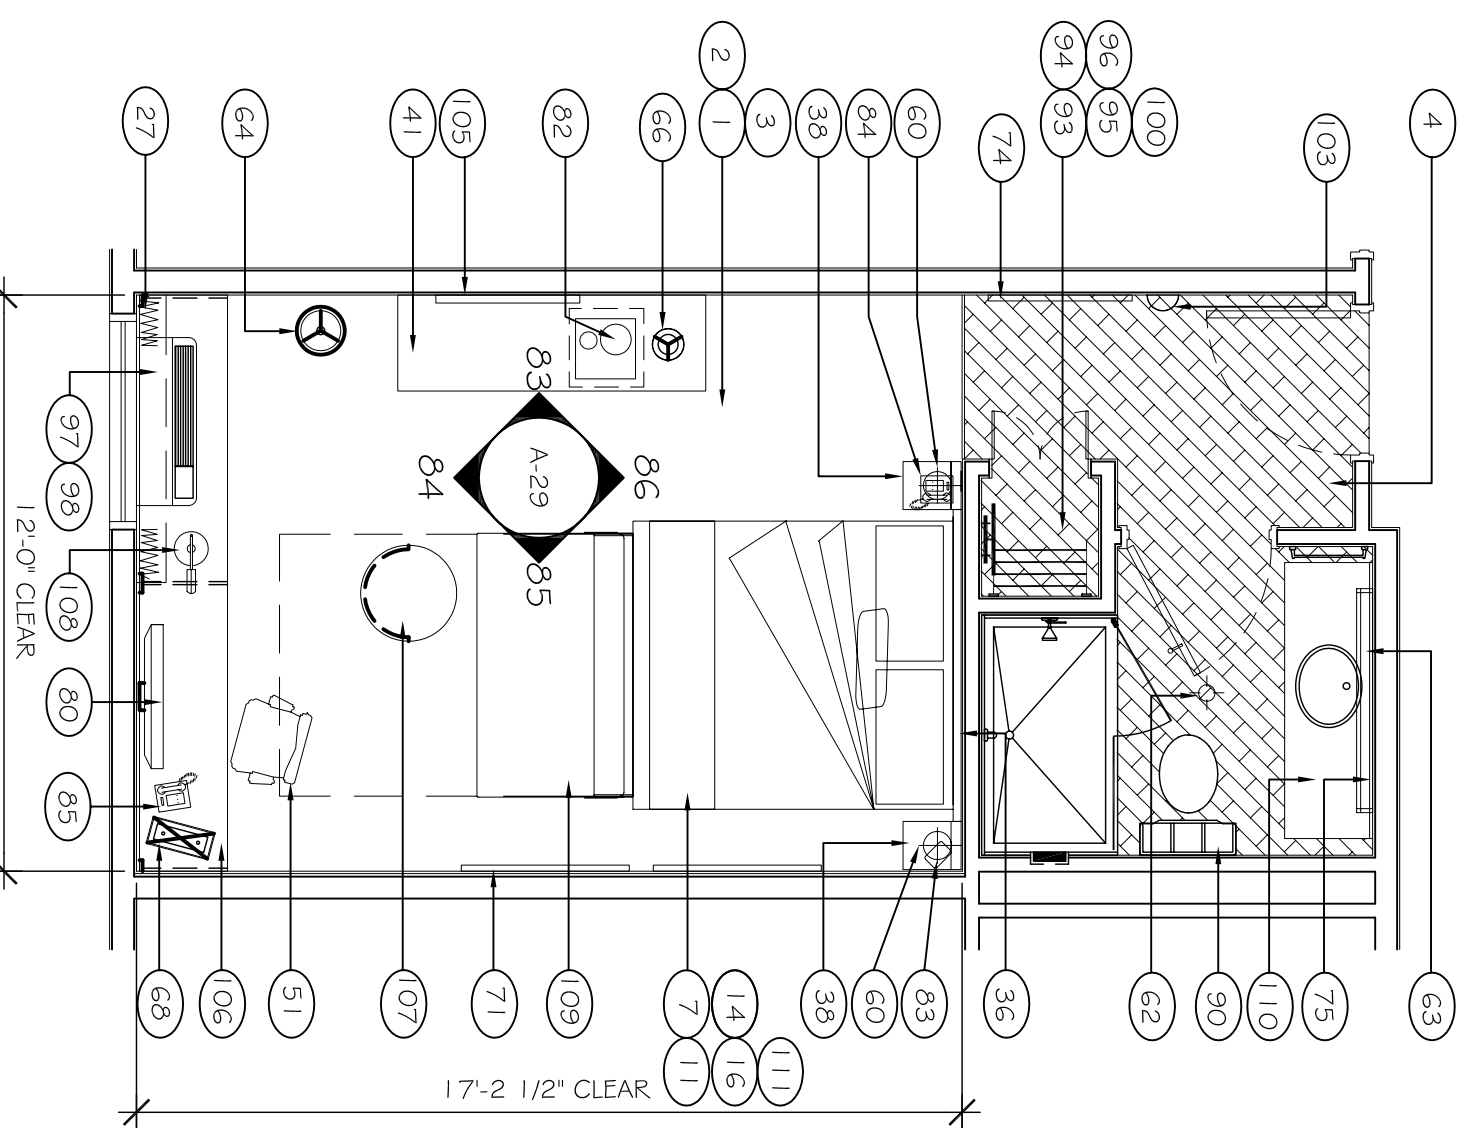

82 DIMENSIONAL CONTROL PLAN
SCALE: 1/4" = 1'-0"

83 FURNITURE PLAN
SCALE: 1/4" = 1'-0"

84 GUESTROOM ELEVATION
SCALE: 3/8" = 1'-0"

85 GUESTROOM ELEVATION
SCALE: 3/8" = 1'-0"