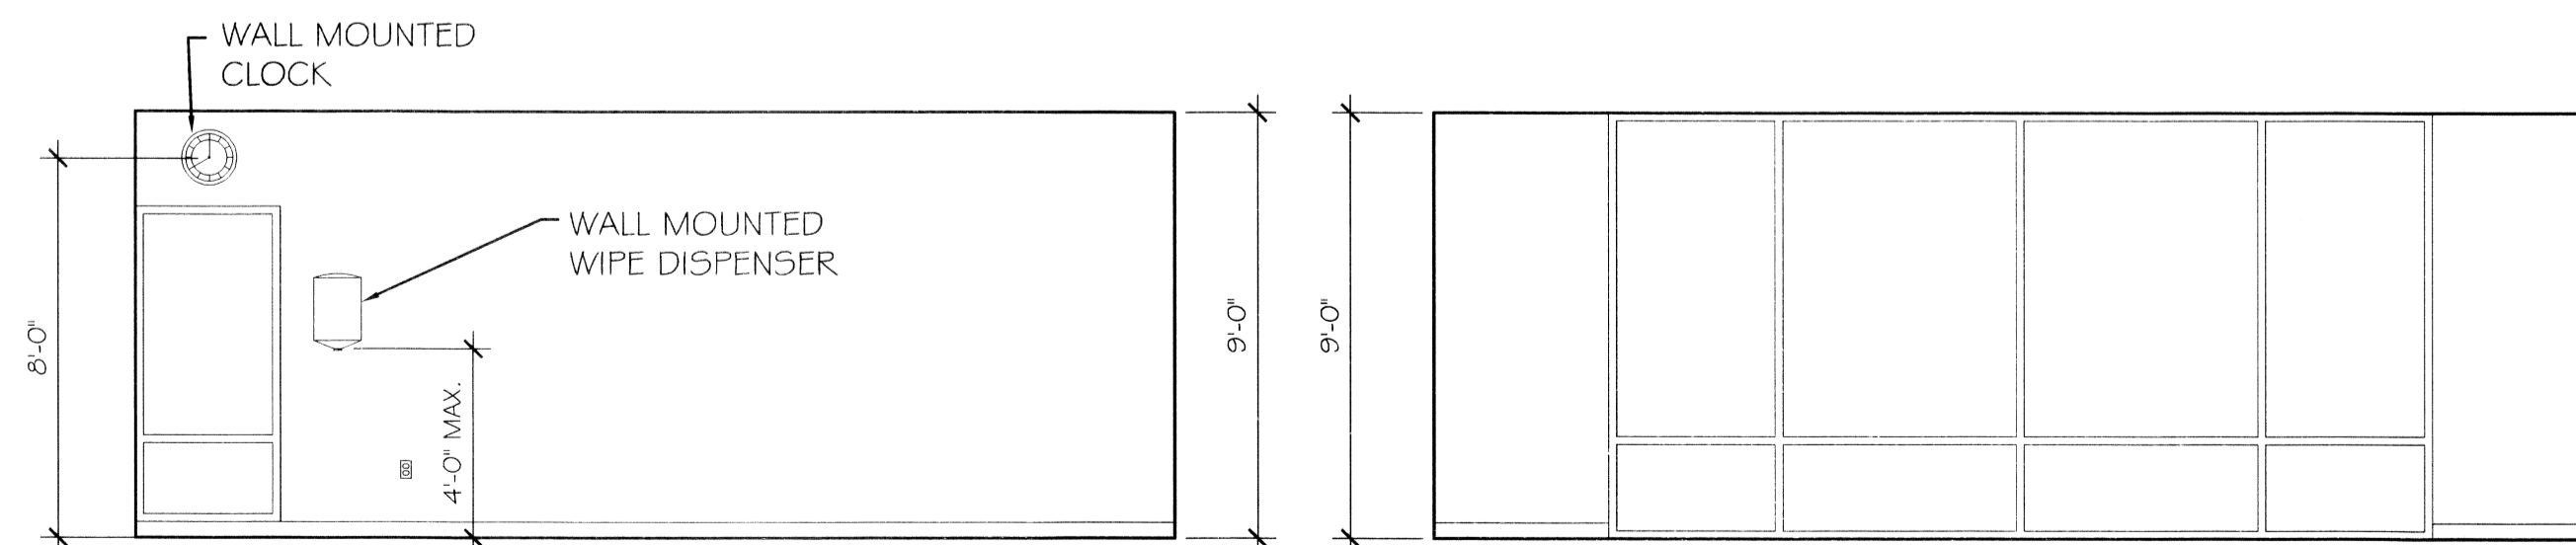

**128** CORRIDOR ELEVATION  
SCALE: 1/4" = 1'-0"

**129** CORRIDOR ELEVATION  
SCALE: 1/4" = 1'-0"

**130** FITNESS CENTER ELEVATION  
SCALE: 1/4" = 1'-0"

**131** FITNESS CENTER ELEVATION  
SCALE: 1/4" = 1'-0"

**132** FITNESS CENTER ELEVATION  
SCALE: 1/4" = 1'-0"

**133** FITNESS CENTER ELEVATION  
SCALE: 1/4" = 1'-0"

NO.	DESCRIPTION	DATE