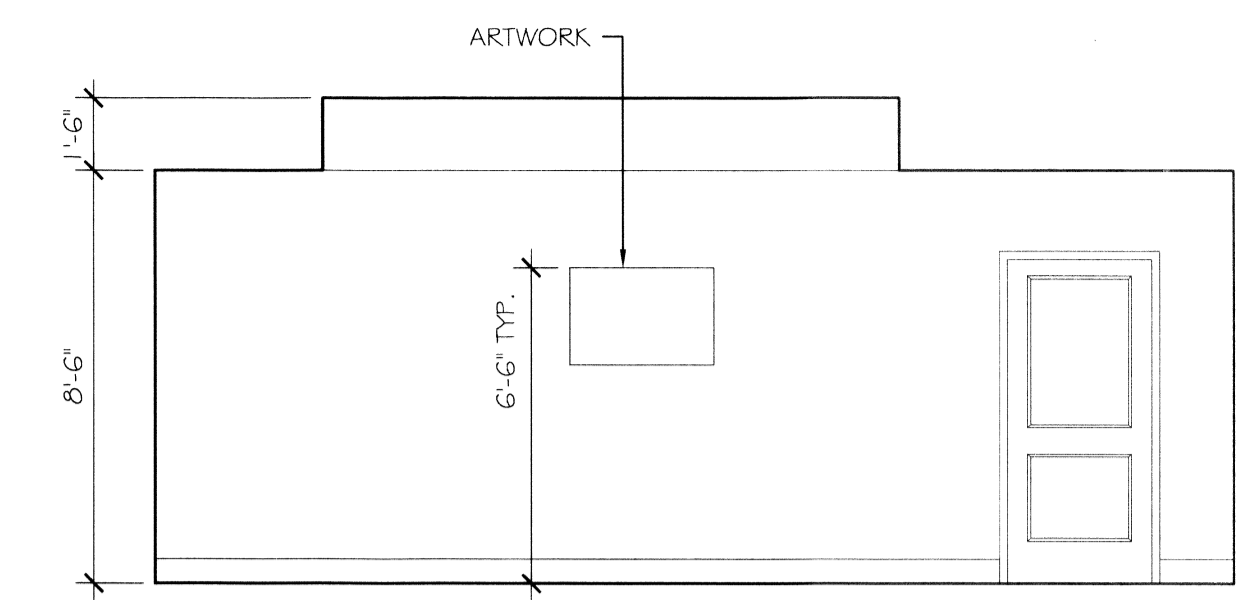

134 MEETING ROOM ELEVATION
SCALE: 1/4" = 1'-0"

135 MEETING ROOM ELEVATION
SCALE: 1/4" = 1'-0"

136 MEETING ROOM ELEVATION
SCALE: 1/4" = 1'-0"

137 MEETING ROOM ELEVATION
SCALE: 1/4" = 1'-0"

138 BREAKFAST AREA ELEVATION
SCALE: 1/4" = 1'-0"

139 BREAKFAST AREA ELEVATION
SCALE: 1/4" = 1'-0"

140 BREAKFAST AREA ELEVATION

141 BREAKFAST AREA ELEVATION
SCALE: 1/4" = 1'-0"

142 BREAKFAST AREA ELEVATION
SCALE: 1/4" = 1'-0"

143 BREAKFAST AREA ELEVATION
SCALE: 1/4" = 1'-0"

144 LOBBY ELEVATION
SCALE: 1/4" = 1'-0"

145 LOBBY ELEVATION

NO.	DATE	DESCRIPTION