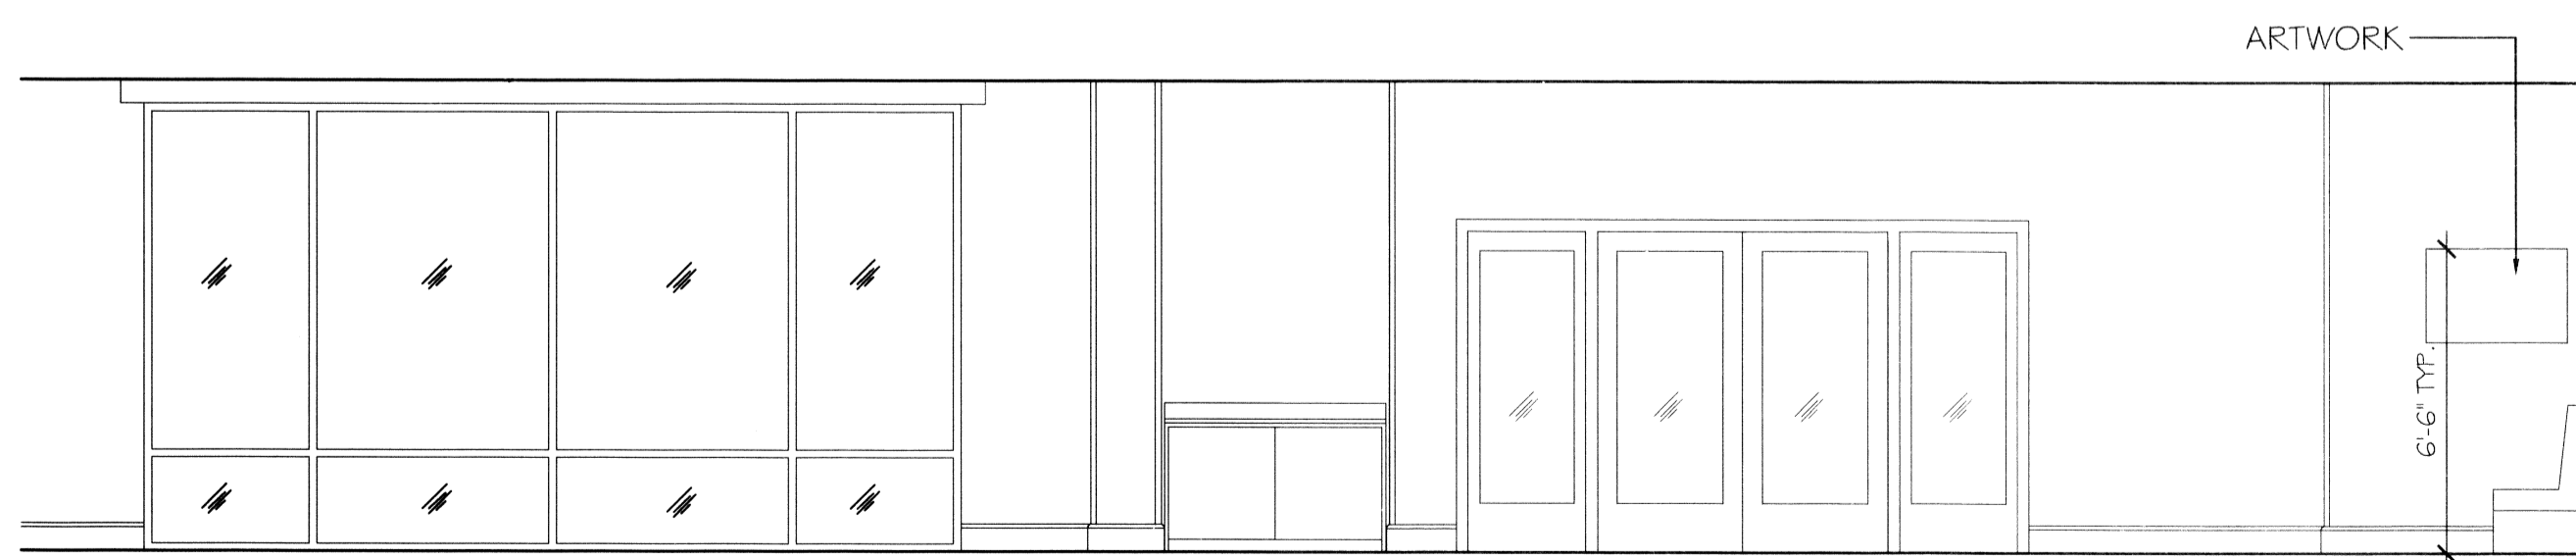

139 BREAKFAST AREA ELEVATION
SCALE: 1/4" = 1'-0"

140 BREAKFAST AREA ELEVATION

141 BREAKFAST AREA ELEVATION
SCALE: 1/4" = 1'-0"

142 BREAKFAST AREA ELEVATION
SCALE: 1/4" = 1'-0"

143 BREAKFAST AREA ELEVATION
SCALE: 1/4" = 1'-0"

144 LOBBY ELEVATION
SCALE: 1/4" = 1'-0"

145 LOBBY ELEVATION

NO.	DATE	DESCRIPTION