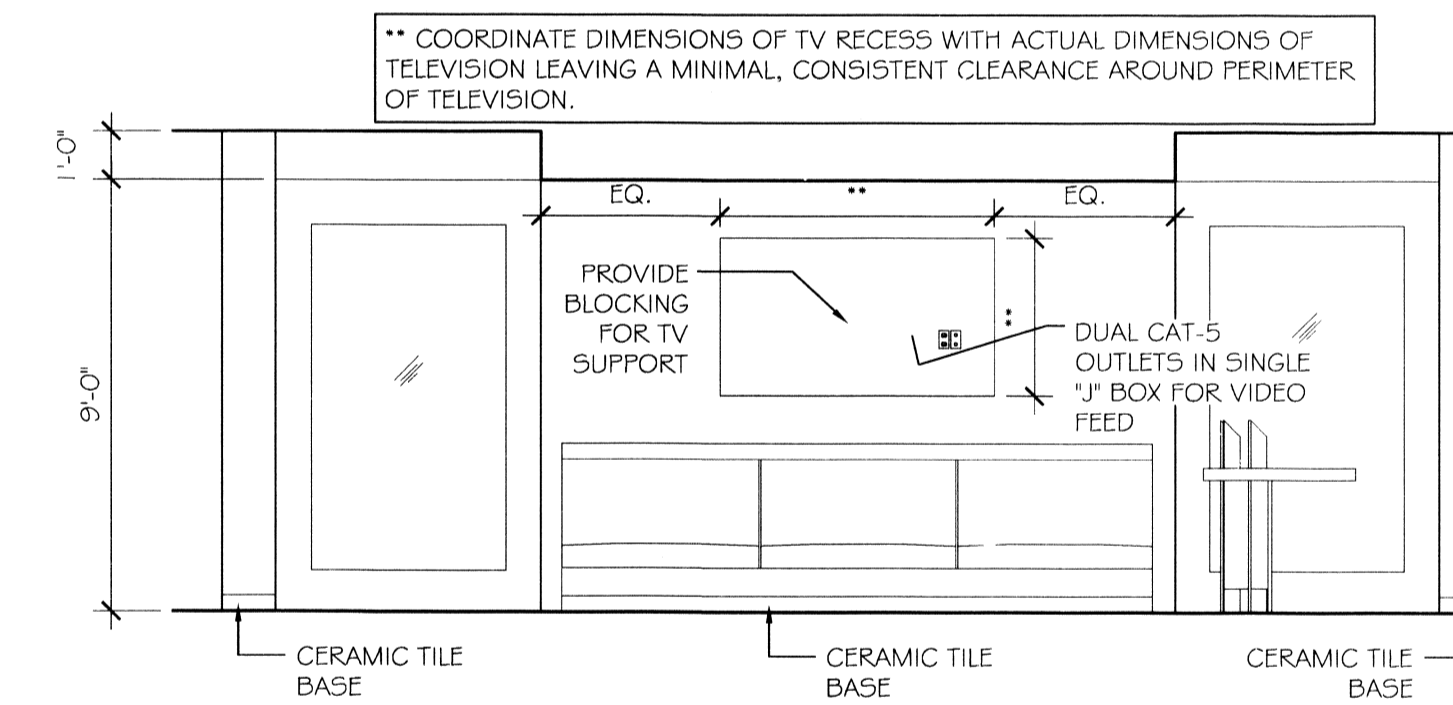

139 BREAKFAST AREA ELEVATION
SCALE: 1/4" = 1'-0"

140 BREAKFAST AREA ELEVATION

141 BREAKFAST AREA ELEVATION
SCALE: 1/4" = 1'-0"

142 BREAKFAST AREA ELEVATION
SCALE: 1/4" = 1'-0"

143 BREAKFAST AREA ELEVATION
SCALE: 1/4" = 1'-0"

144 LOBBY ELEVATION
SCALE: 1/4" = 1'-0"

145 LOBBY ELEVATION

NO.	DATE	DESCRIPTION