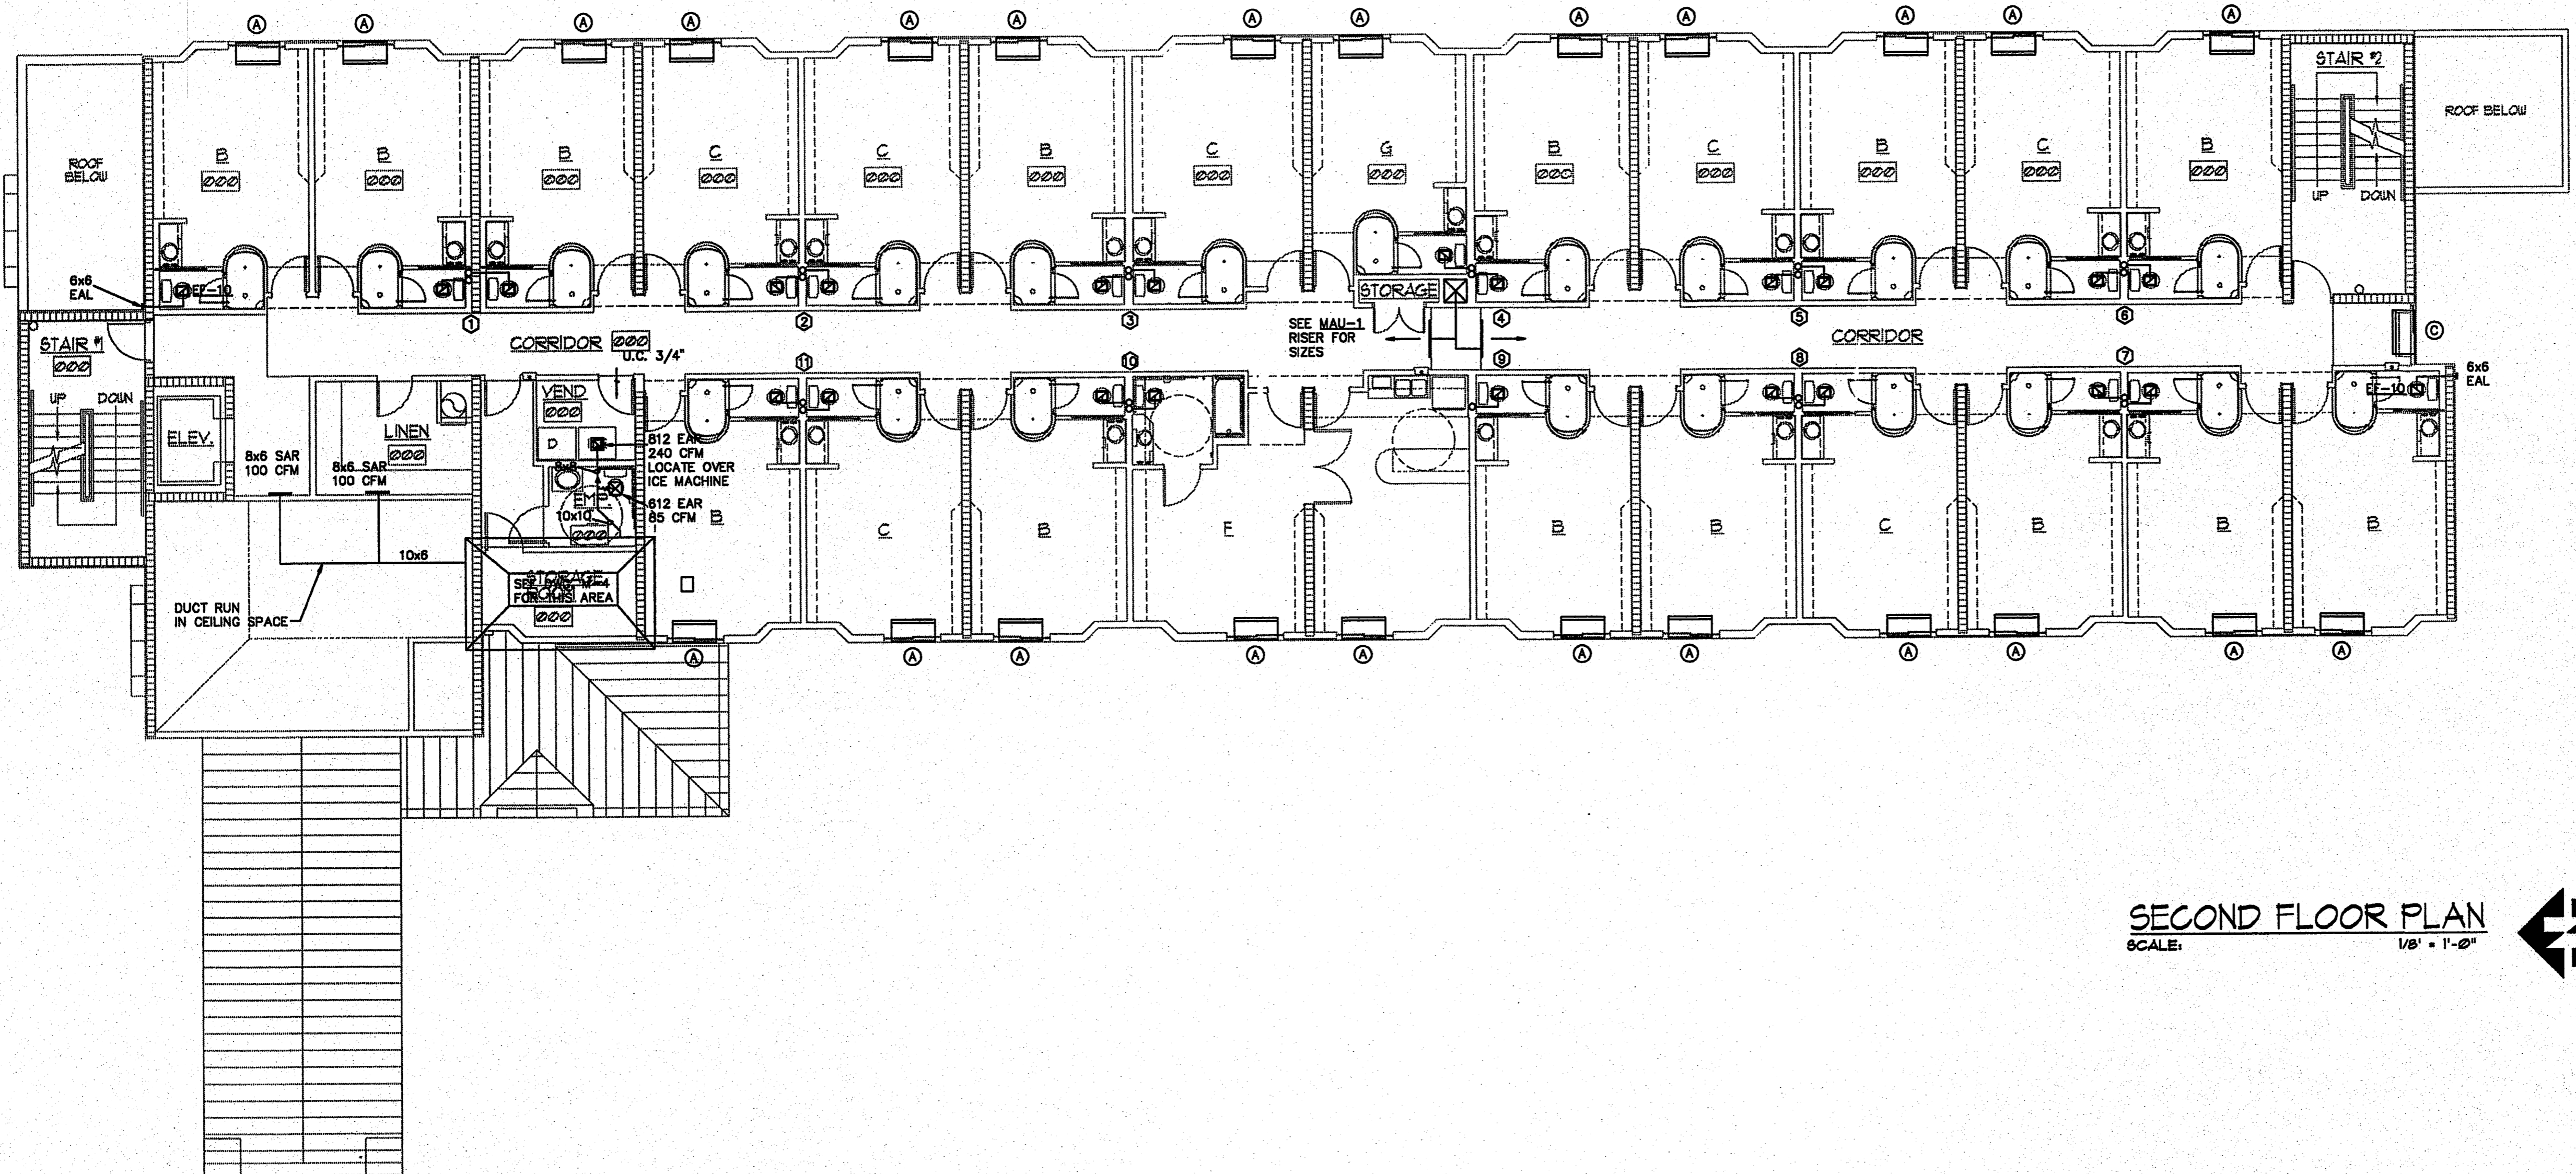

THIRD FLOOR PLAN
SCALE: 1/8" = 1'-0"

SECOND FLOOR PLAN
SCALE: 1/8" = 1'-0"

LLW, Inc.
803 SOUTH MT. MORIAH, SITE 100B
MEMPHIS, TENNESSEE 3817-5943
901-683-7775/FAX 901-683-2885
LEONARD MESSINA, ARCHITECT

▲ revisions:
OWNER REVISION 5-21-91
OWNER REVISION 7-3-91
CHG TO PRECAST 8-8-91

▲ seal:

Sleep Inn
Jackson, Mississippi

▲ title:
SECOND & THIRD
FLOOR PLANS

▲ date: 8-22-91
▲ job: 1697
▲ file: 1697-A22
▲ scale: 1/8" = 1'-0"