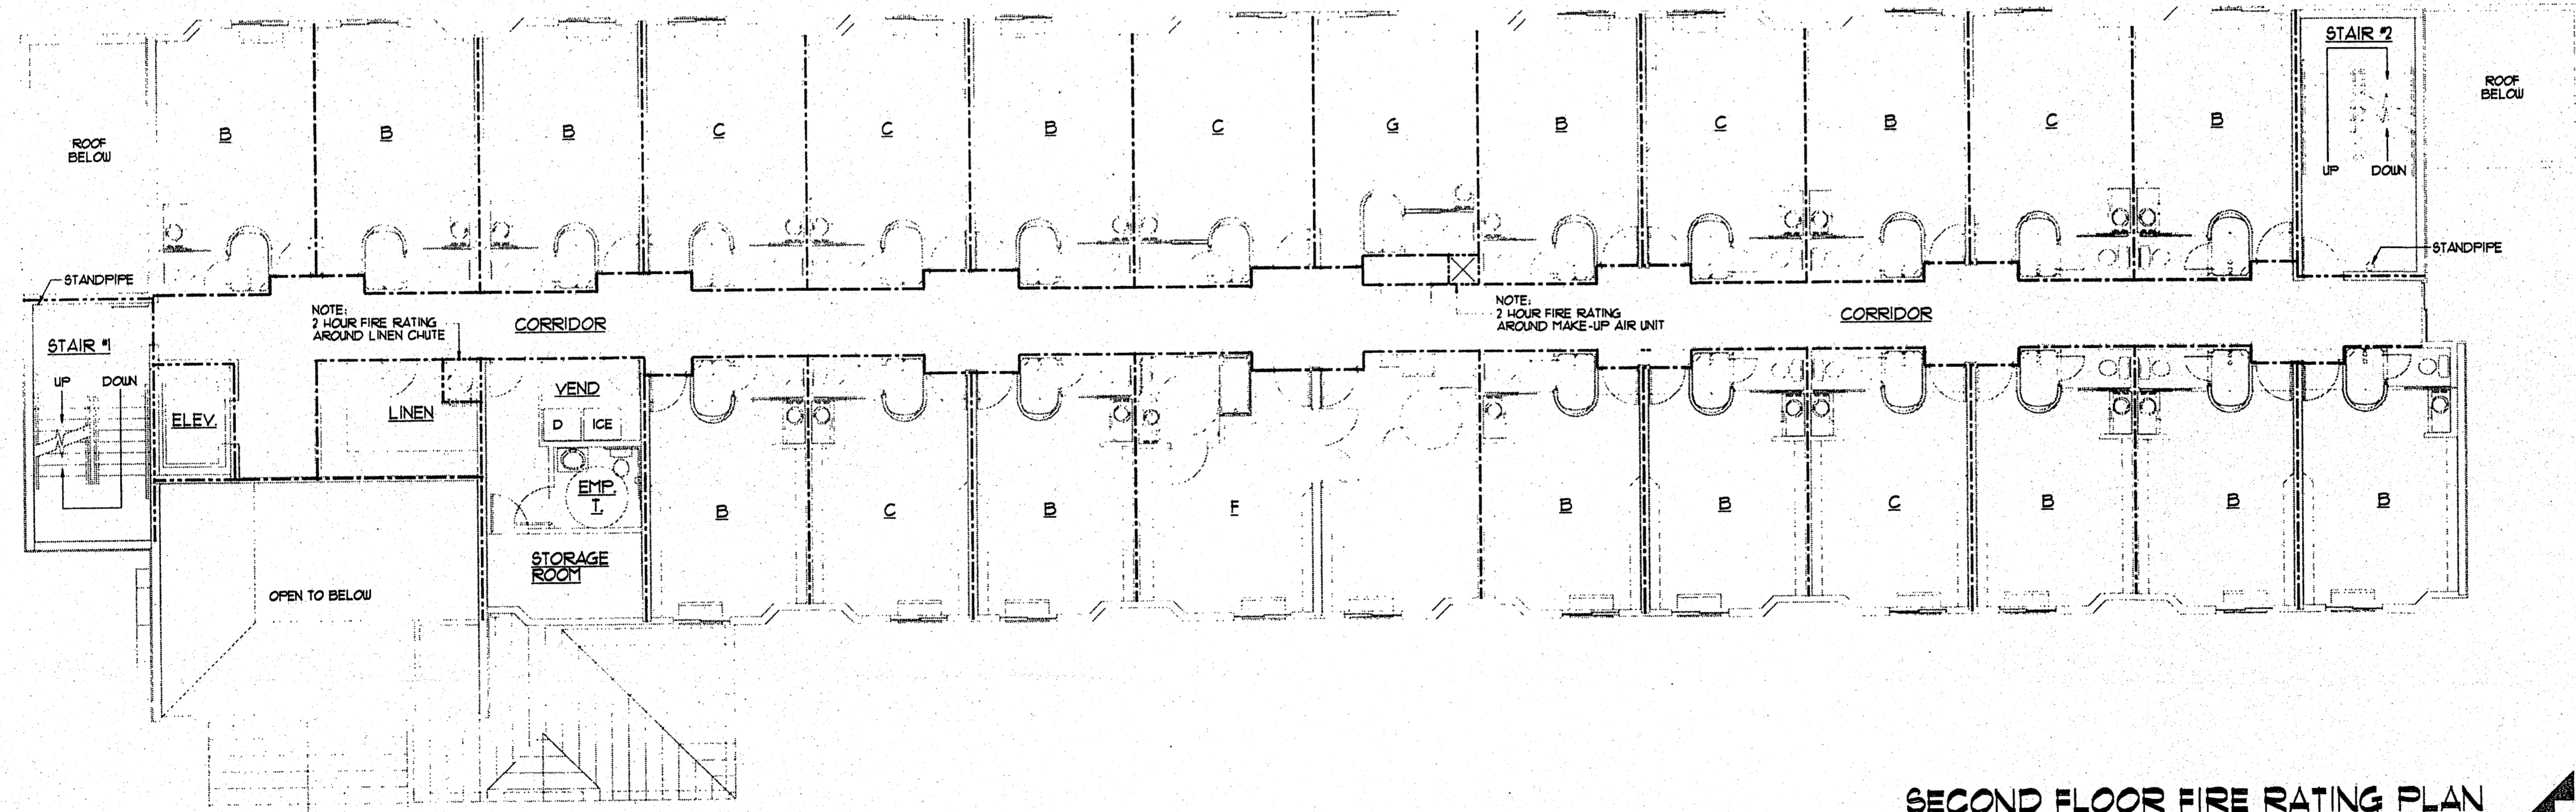

NOTE:
 2 HOUR FIRE RATING AROUND LINEN CHUTE,
 ELEVATOR, STAIRS & MAKE-UP AIR UNIT.

THIRD FLOOR FIRE RATING PLAN
 SCALE: 1/8" = 1'-0"

NOTE:
 2 HOUR FIRE RATING AROUND LINEN CHUTE,
 ELEVATOR, STAIRS & MAKE-UP AIR UNIT.

SECOND FLOOR FIRE RATING PLAN
 SCALE: 1/8" = 1'-0"

FIRE RATING LEGEND

| | |
|-----|--------------------|
| --- | 1 HOUR FIRE RATING |
| — | 2 HOUR FIRE RATING |

▲ revisions:

| | |
|--|--|
| | |
| | |
| | |
| | |
| | |

▲ seal:

Sleep Inn
 Jackson, Mississippi

▲ title:

SECOND & THIRD FLOOR FIRE RATING PLANS

▲ date: 10-14-97

▲ job: 1697

▲ file: 1697-FR12

▲ scale: 1/8" = 1'-0"