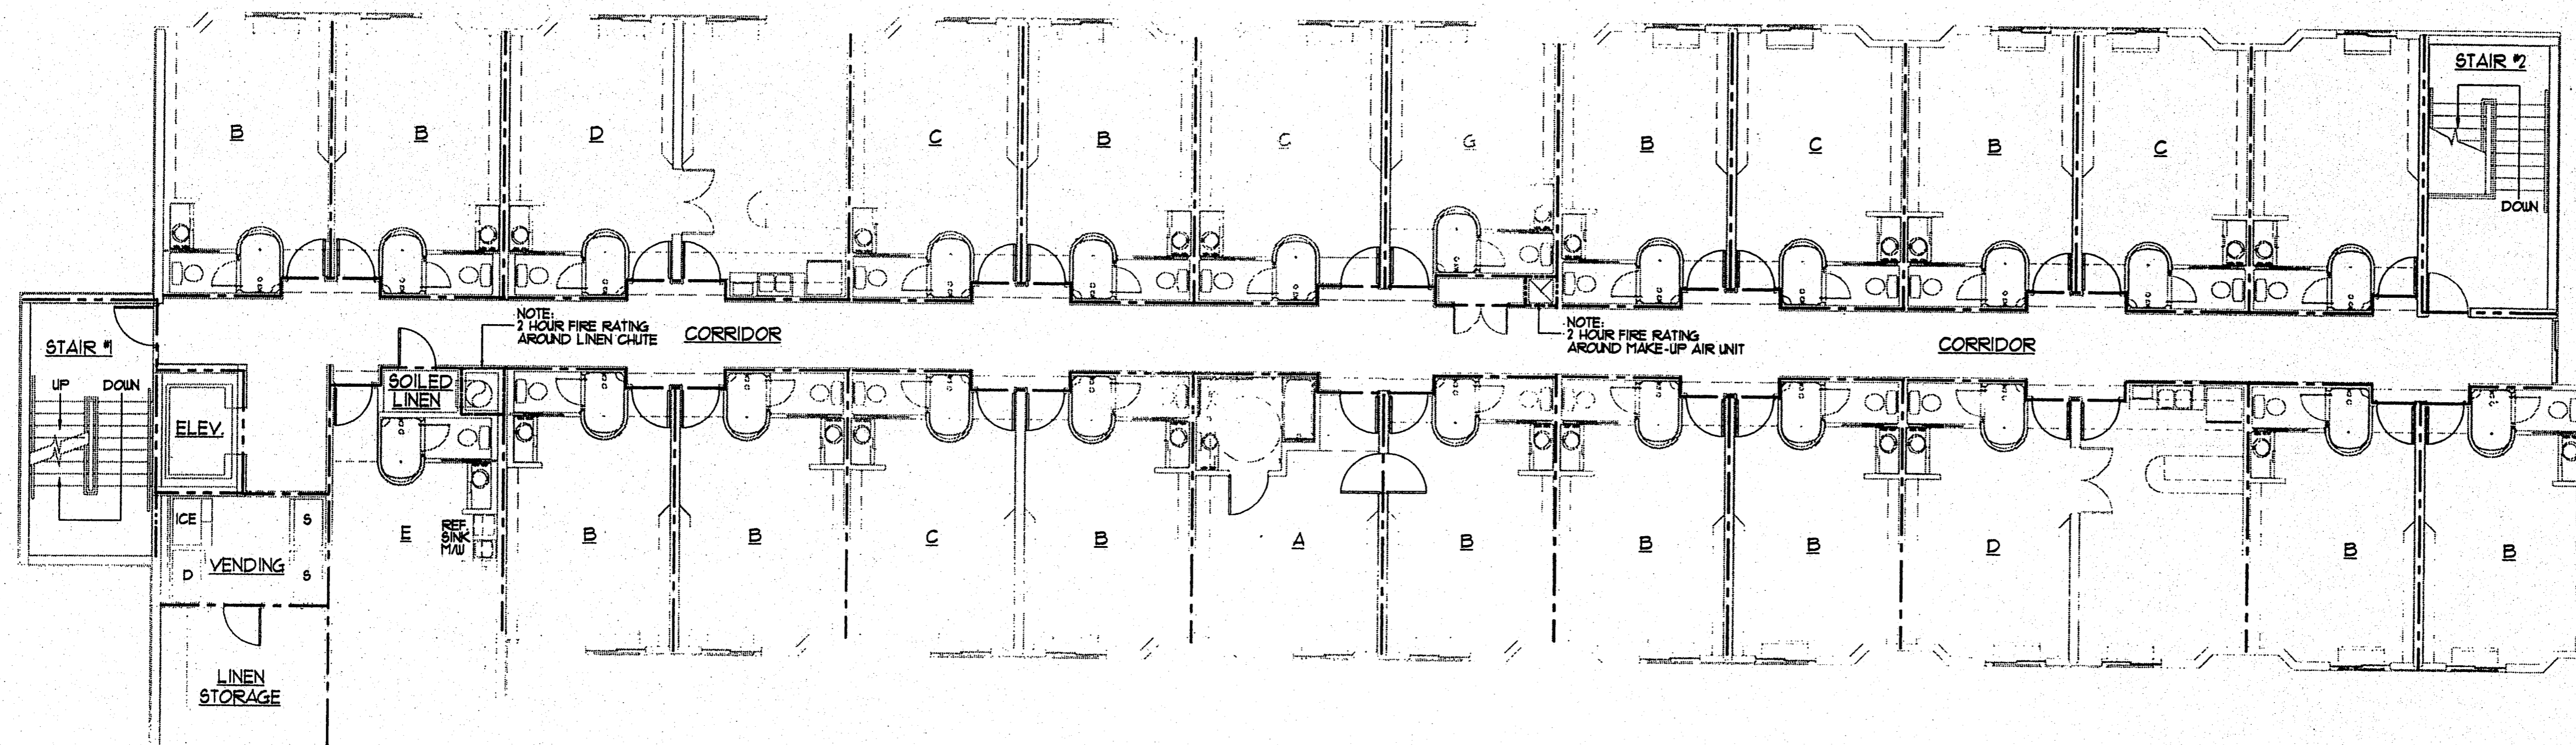

ROOF-FIRE RATING PLAN
SCALE: 1/8" = 1'-0"

NOTE:
2 HOUR FIRE RATING AROUND LINEN CHUTE, ELEVATOR & STAIRS.

NOTE:
2 HOUR FIRE RATING AROUND LINEN CHUTE ELEVATOR, STAIRS & MAKE-UP AIR UNIT.

FIRE RATING LEGEND	
---	1 HOUR FIRE RATING
---	2 HOUR FIRE RATING

FOURTH FLOOR FIRE RATING PLAN
SCALE: 1/8" = 1'-0"

LLW, Inc.
803 SOUTH MT. MORIAH, STE. 100B
MEMPHIS, TENNESSEE 38117-5043
901-683-7175/FAX 901-683-2385
LEONARD MESSINA, ARCHITECT

▲ revisions:

▲ seal:

Sleep Inn
Jackson, Mississippi

▲ title:
FOURTH & ROOF
FIRE RATING
PLANS

▲ date: 10-14-97
▲ job: 1697
▲ file: 1697-FR13
▲ scale: 1/8" = 1'-0"

sheet
FR13
of 34