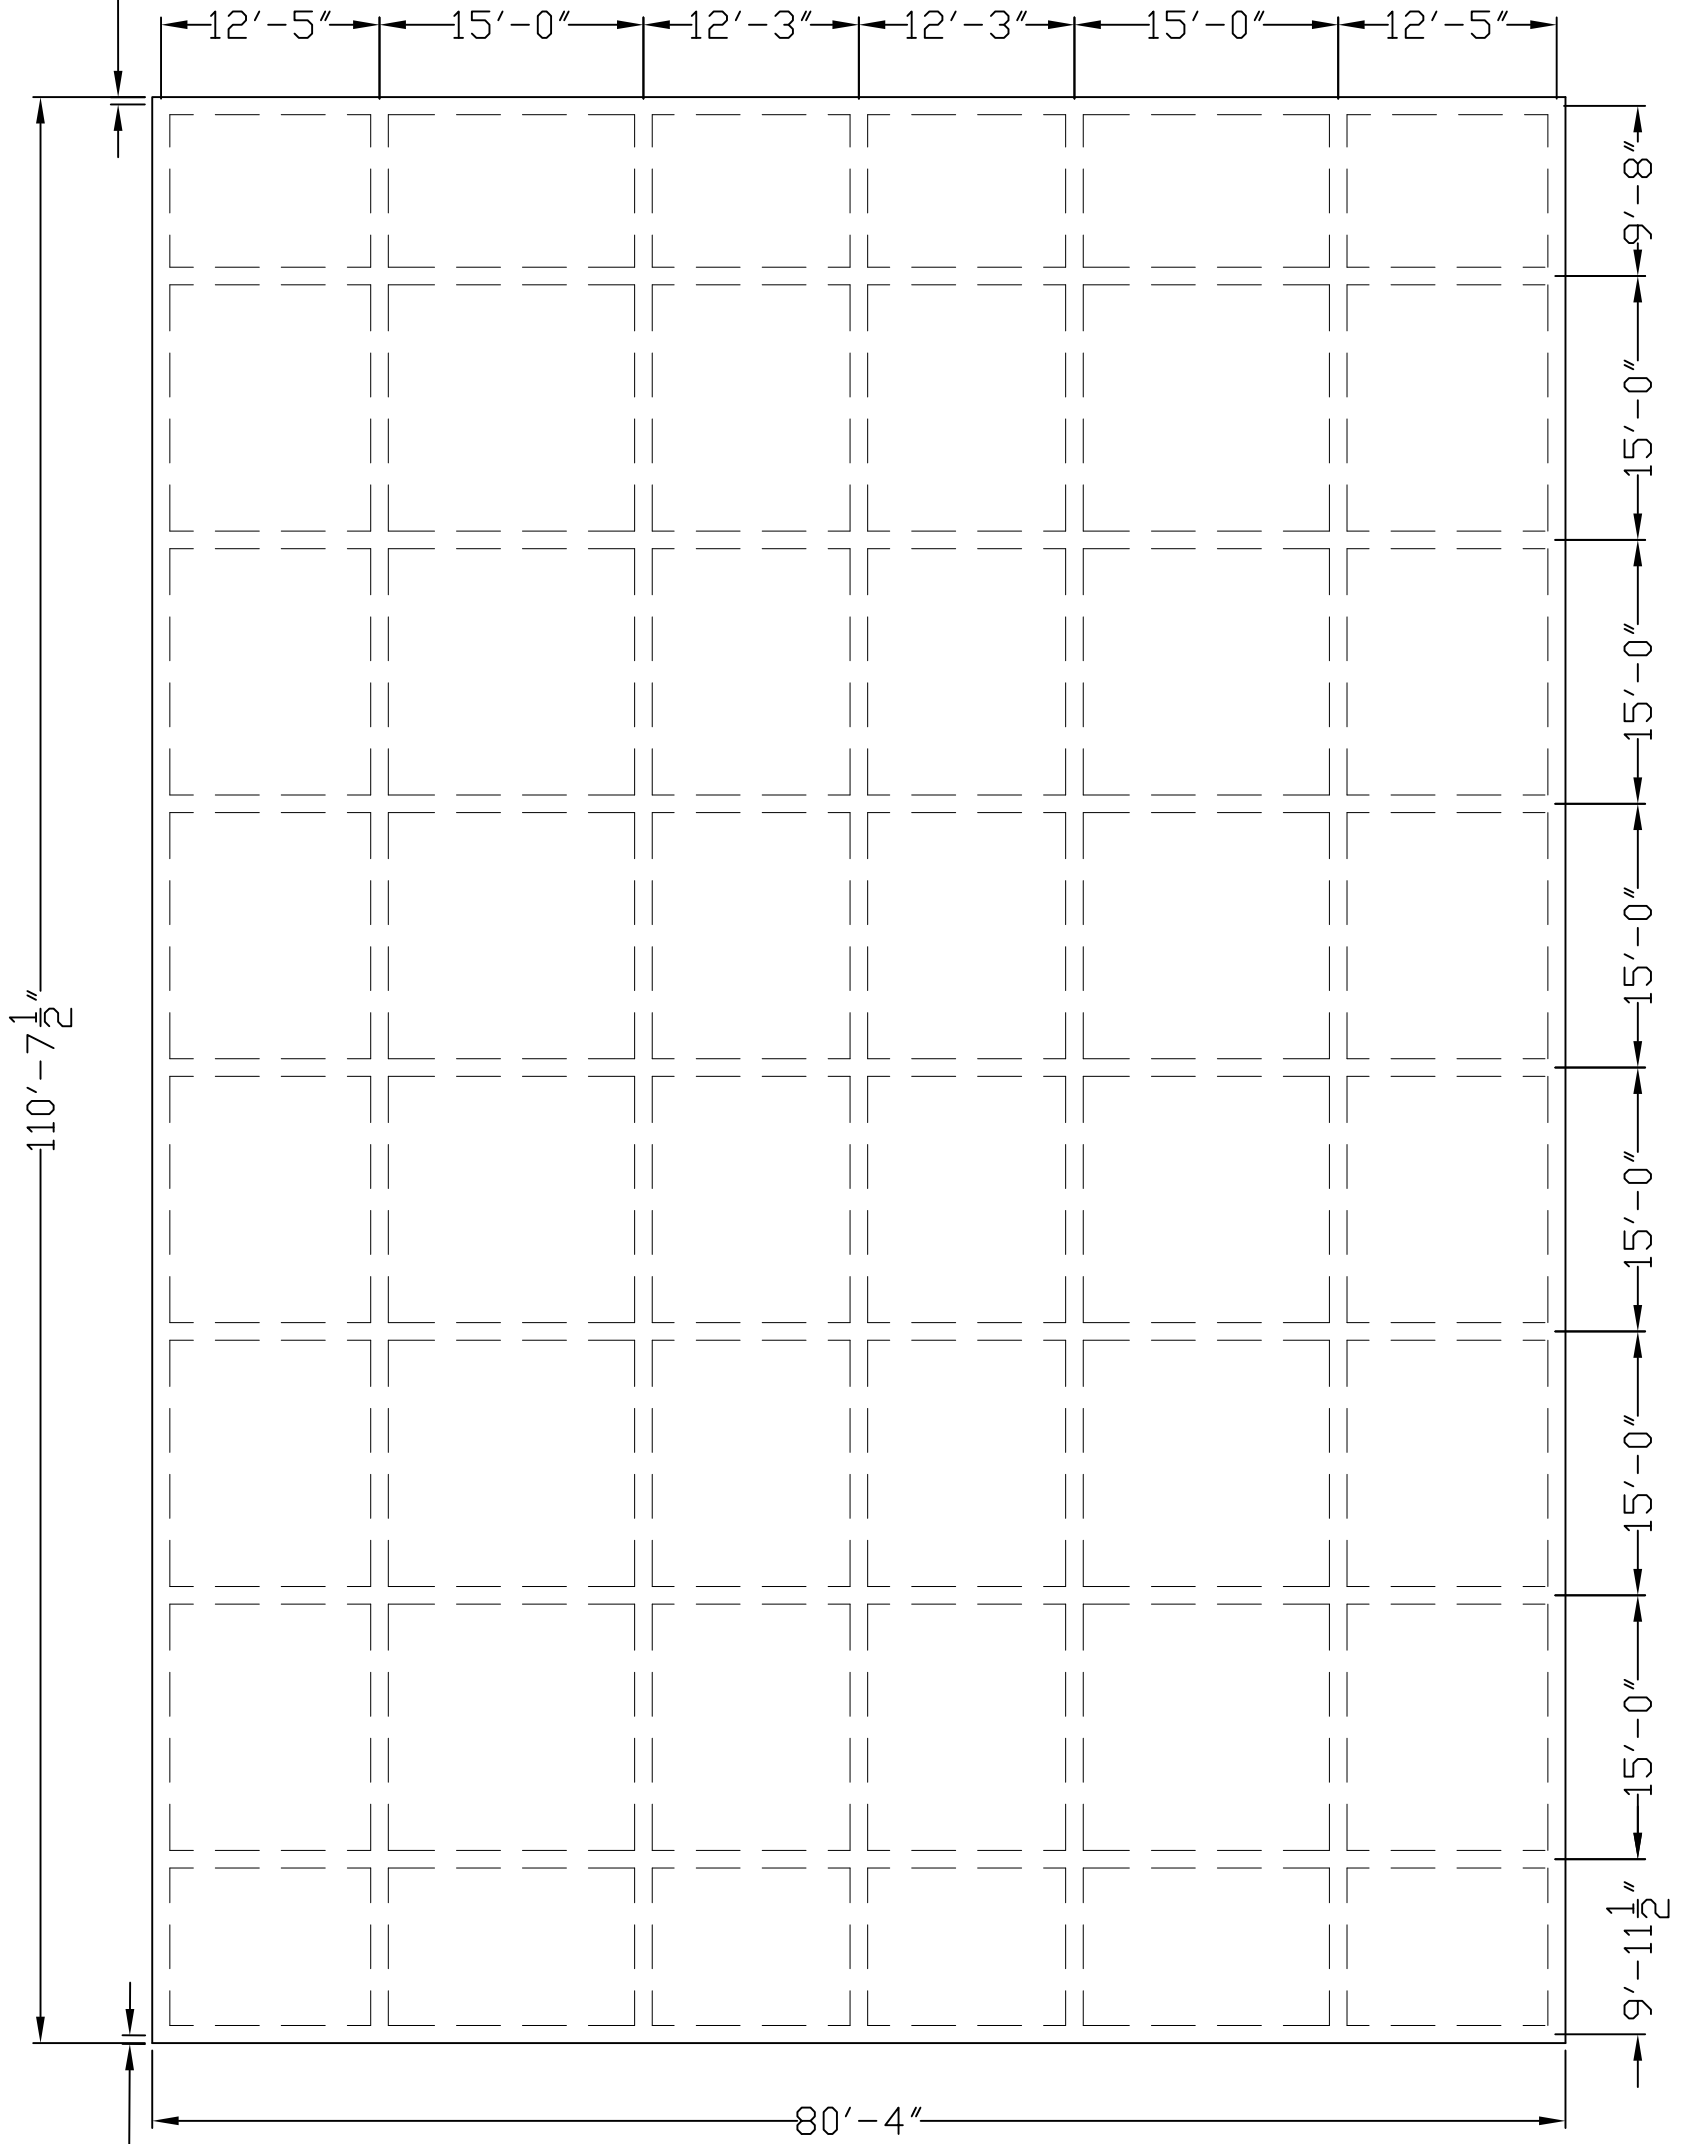

2" SHELL LEDGE

5 1/2" BRICK LEDGE