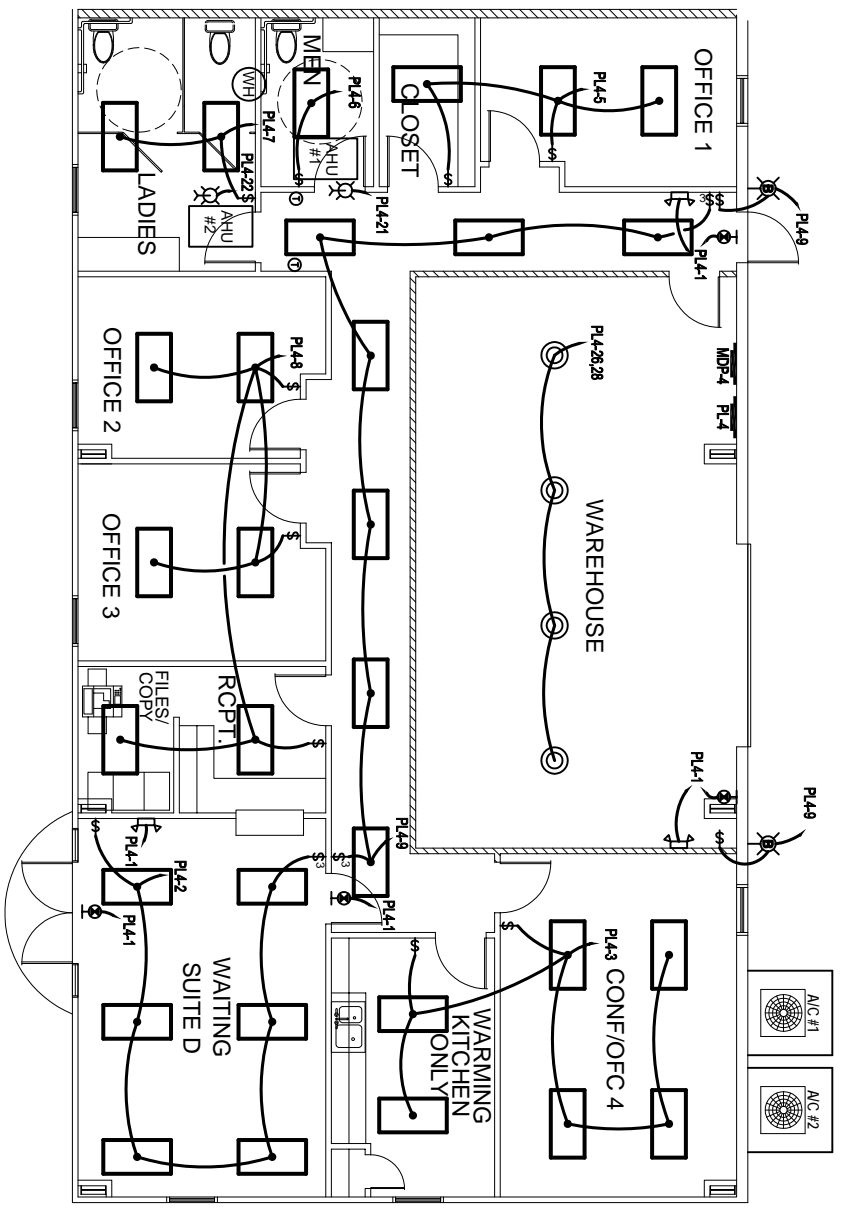

DAMMON
ENGINEERING, INC.
EMMETT
DAMMON

ARCHITECT
ROBERT
SOLBERGER

1095 FLORIDA AVENUE
SLIDELL, LA. 70458
985-649-5832

WEBSITE:
WWW.DAMMONENGINEERING.COM
EMAIL:
DAMMONENG@BELLSOUTH.NET

ARCHITECTURE
ENGINEERING
STUDIES
PLANNING
INVESTIGATION
EXPERT WITNESS

NEW OFFICE
BUILDING

PLATFORM CRANE
POWELL DRIVE
SLIDELL, LA

ELECTRICAL
PLAN
SUITE D

REV:

SCALE: AS NOTED

JOB#: 1898

DATE: 10-8-07

SHEET 22

E-4

OF 25

FOR ELECTRICAL
NOTES SEE E-5

LIGHTING PLAN SUITE D
SCALE: 3/16"=1'-0"