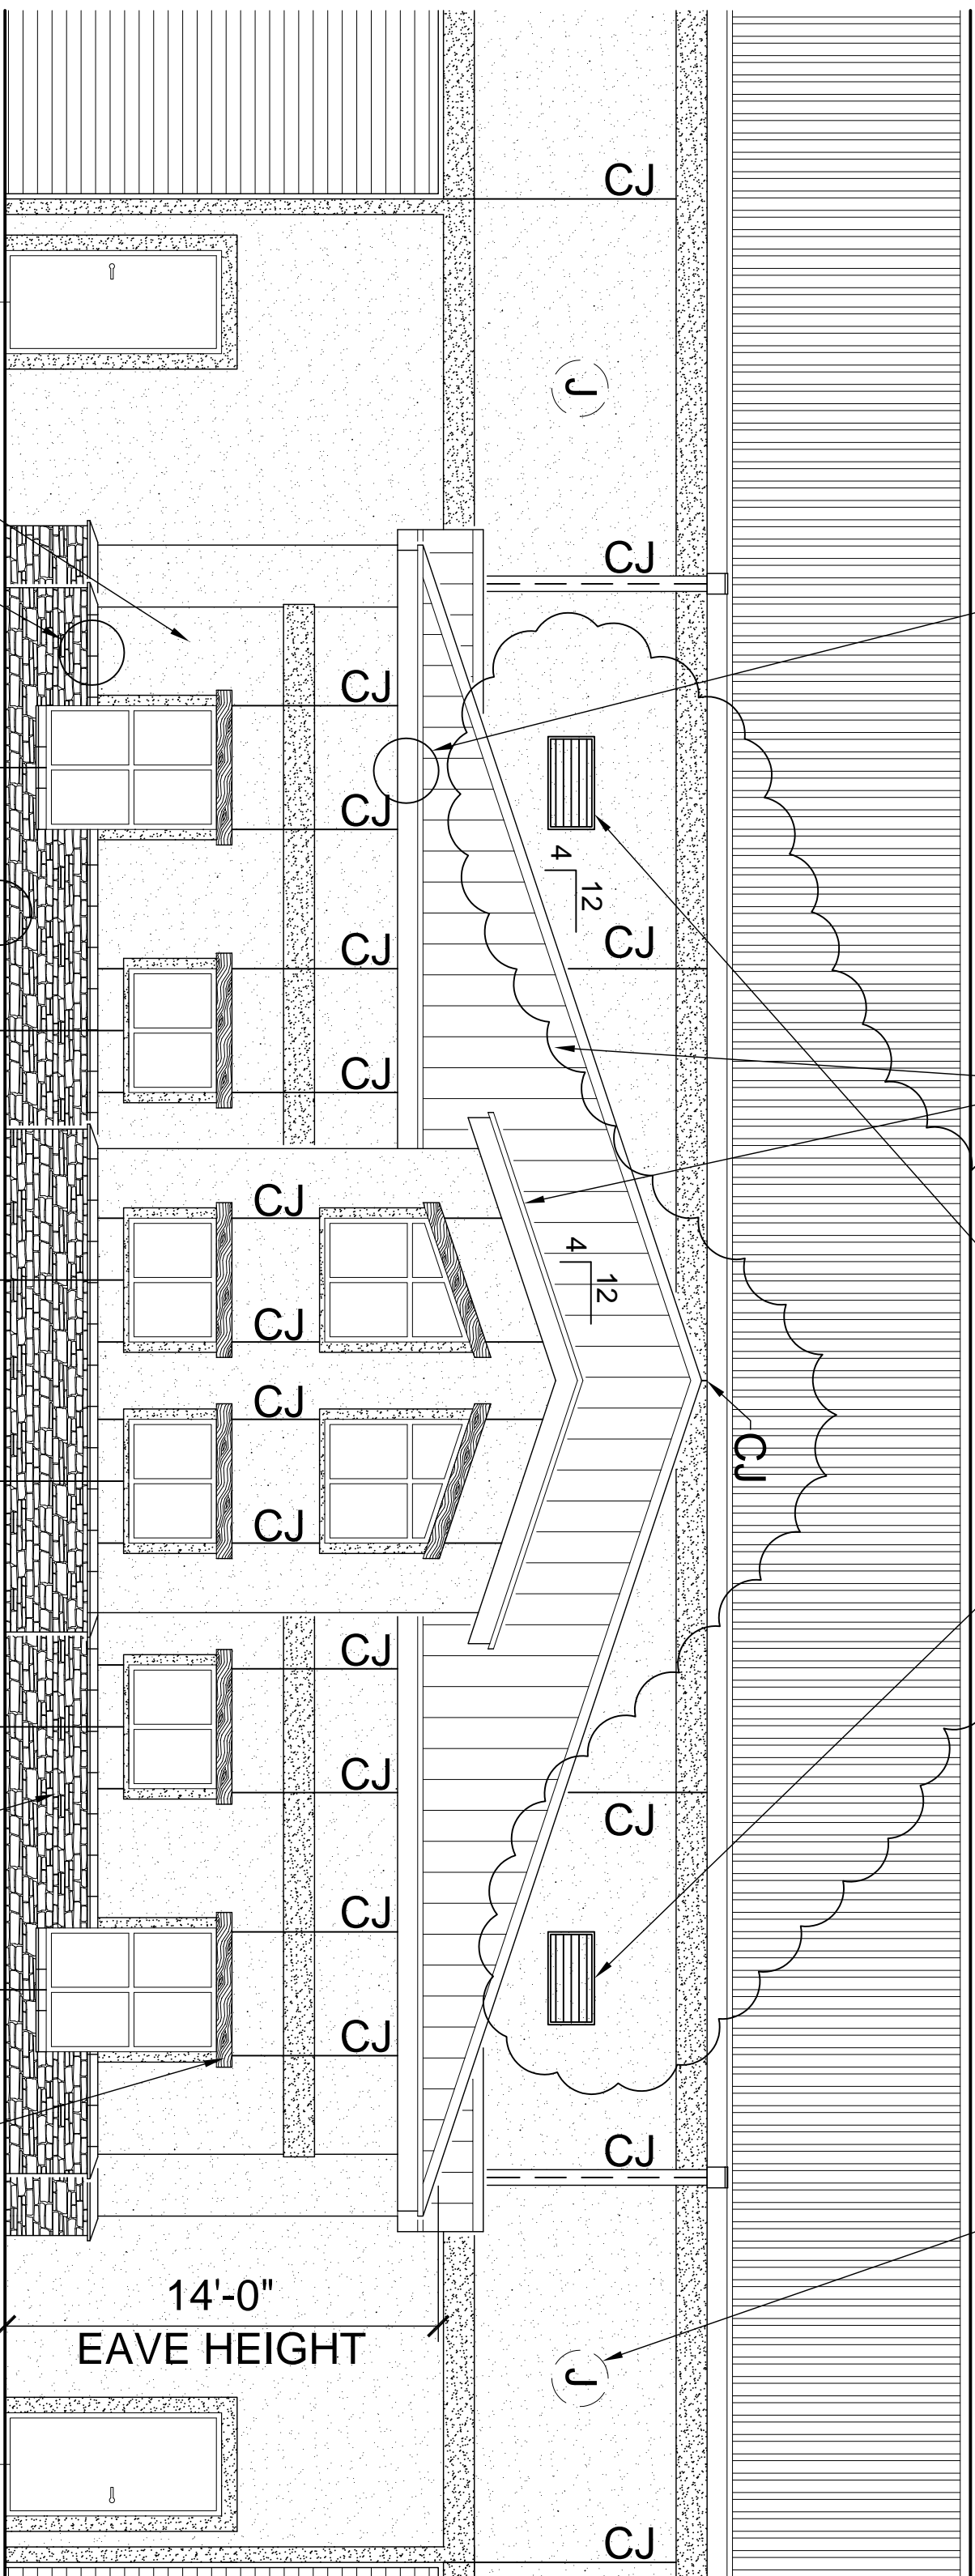

METAL PASSIVE VENTILATION LOUVER W/ BIRD SCREEN TO MATCH METAL BLDG. SIDING, TYP. OF 2, 18"H x 36" L, LOCATE IN FIELD AS REQUIRED

SEE SECTION "C" BELOW

1/2" SS ROOFING

JBOX FOR SIGNAGE BY OTHERS, SEE ELECT. (TYP OF 2)

SEE SECTION "B" BELOW

SEE SECTION "A" BELOW

TREATED WOOD SEE DETAIL ON T

EAST ELEVATION