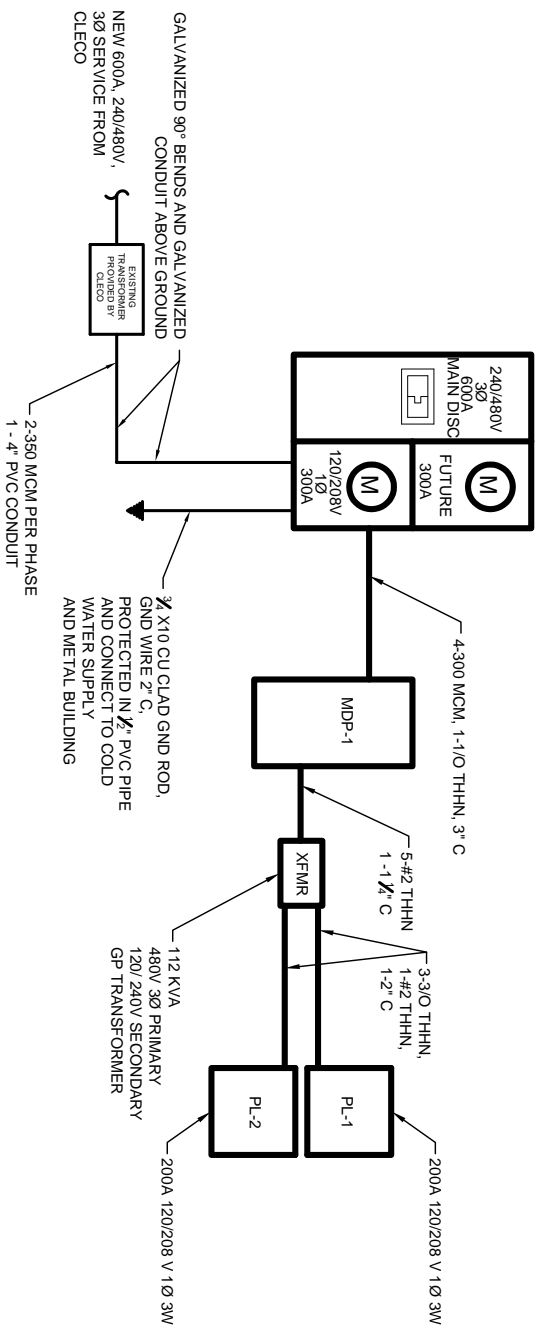

DAMMON
ENGINEERING, INC.
EMMETT
DAMMON

ARCHITECT
ROBERT
WILTSE

1095 FLORIDA AVENUE
SLIDELL, LA. 70458
985-649-5832

WEBSITE:
WWW.DAMMONENGINEERING.COM
EMAIL:
DAMMONENG@BELLSOUTH.NET

ARCHITECTURE
ENGINEERING
STUDIES

PLANNING
INVESTIGATION
EXPERT WITNESS

NEW OFFICE/
WAREHOUSE

O'BRIEN / NORTH
SHORE FLOORING
DISTRIBUTORS
J.F. SMITH AVE.
SLIDELL, LA

ELECTRICAL
SCHEDULE &
ONE LINE

REV: 1-17-08

SCALE: AS NOTED

JOB#: 1912

DATE: 1-4-08

SHEET

E-3

OF

ELECTRICAL LOAD SUMMARY - 600A SERVICE

LOAD SOURCE	3Ø KVA	1Ø KVA OR	1Ø KW	3Ø KW
BUILDING LIGHTING	3Ø KVA			
ELECTRIC WATER HEATING		31.5K		
HEAT PUMP		9K		
SUPPLEMENTAL HEAT SYSTEM				
AIR CONDITIONING		9K		
ELECTRIC HEATING (CIRCLE - PRIMARY/SECONDARY)		30K		
COOKING		1K		
REFRIGERATION		1.5K		
RECEPTACLES (STANDARD)		72.3K		
TOTAL MOTORS (EXCLUDE HVAC)				
PARKING LOT / EXTERIOR LIGHTING		5.7K		
MISCELLANEOUS OTHER (SPECIFY)				
TOTAL		160K		

PANEL 100-1 CONTINUED ELECTRICAL ROOM CONTINUED SERVICE FROM 100-1		PANEL 100-2 CONTINUED ELECTRICAL ROOM CONTINUED SERVICE FROM 100-1	
NO.	DESCRIPTION	NO.	DESCRIPTION
1	4Ø 600A GROUNDING BUS	1	4Ø 600A GROUNDING BUS
2	4Ø 600A GROUNDING BUS	2	4Ø 600A GROUNDING BUS
3	4Ø 600A GROUNDING BUS	3	4Ø 600A GROUNDING BUS
4	4Ø 600A GROUNDING BUS	4	4Ø 600A GROUNDING BUS
5	4Ø 600A GROUNDING BUS	5	4Ø 600A GROUNDING BUS
6	4Ø 600A GROUNDING BUS	6	4Ø 600A GROUNDING BUS
7	4Ø 600A GROUNDING BUS	7	4Ø 600A GROUNDING BUS
8	4Ø 600A GROUNDING BUS	8	4Ø 600A GROUNDING BUS
9	4Ø 600A GROUNDING BUS	9	4Ø 600A GROUNDING BUS
10	4Ø 600A GROUNDING BUS	10	4Ø 600A GROUNDING BUS
11	4Ø 600A GROUNDING BUS	11	4Ø 600A GROUNDING BUS
12	4Ø 600A GROUNDING BUS	12	4Ø 600A GROUNDING BUS
13	4Ø 600A GROUNDING BUS	13	4Ø 600A GROUNDING BUS
14	4Ø 600A GROUNDING BUS	14	4Ø 600A GROUNDING BUS
15	4Ø 600A GROUNDING BUS	15	4Ø 600A GROUNDING BUS
16	4Ø 600A GROUNDING BUS	16	4Ø 600A GROUNDING BUS
17	4Ø 600A GROUNDING BUS	17	4Ø 600A GROUNDING BUS
18	4Ø 600A GROUNDING BUS	18	4Ø 600A GROUNDING BUS
19	4Ø 600A GROUNDING BUS	19	4Ø 600A GROUNDING BUS
20	4Ø 600A GROUNDING BUS	20	4Ø 600A GROUNDING BUS
21	4Ø 600A GROUNDING BUS	21	4Ø 600A GROUNDING BUS
22	4Ø 600A GROUNDING BUS	22	4Ø 600A GROUNDING BUS
23	4Ø 600A GROUNDING BUS	23	4Ø 600A GROUNDING BUS
24	4Ø 600A GROUNDING BUS	24	4Ø 600A GROUNDING BUS
25	4Ø 600A GROUNDING BUS	25	4Ø 600A GROUNDING BUS
26	4Ø 600A GROUNDING BUS	26	4Ø 600A GROUNDING BUS
27	4Ø 600A GROUNDING BUS	27	4Ø 600A GROUNDING BUS
28	4Ø 600A GROUNDING BUS	28	4Ø 600A GROUNDING BUS
29	4Ø 600A GROUNDING BUS	29	4Ø 600A GROUNDING BUS
30	4Ø 600A GROUNDING BUS	30	4Ø 600A GROUNDING BUS
31	4Ø 600A GROUNDING BUS	31	4Ø 600A GROUNDING BUS
32	4Ø 600A GROUNDING BUS	32	4Ø 600A GROUNDING BUS
33	4Ø 600A GROUNDING BUS	33	4Ø 600A GROUNDING BUS
34	4Ø 600A GROUNDING BUS	34	4Ø 600A GROUNDING BUS
35	4Ø 600A GROUNDING BUS	35	4Ø 600A GROUNDING BUS
36	4Ø 600A GROUNDING BUS	36	4Ø 600A GROUNDING BUS
37	4Ø 600A GROUNDING BUS	37	4Ø 600A GROUNDING BUS
38	4Ø 600A GROUNDING BUS	38	4Ø 600A GROUNDING BUS
39	4Ø 600A GROUNDING BUS	39	4Ø 600A GROUNDING BUS
40	4Ø 600A GROUNDING BUS	40	4Ø 600A GROUNDING BUS
41	4Ø 600A GROUNDING BUS	41	4Ø 600A GROUNDING BUS
42	4Ø 600A GROUNDING BUS	42	4Ø 600A GROUNDING BUS
43	4Ø 600A GROUNDING BUS	43	4Ø 600A GROUNDING BUS
44	4Ø 600A GROUNDING BUS	44	4Ø 600A GROUNDING BUS
45	4Ø 600A GROUNDING BUS	45	4Ø 600A GROUNDING BUS
46	4Ø 600A GROUNDING BUS	46	4Ø 600A GROUNDING BUS
47	4Ø 600A GROUNDING BUS	47	4Ø 600A GROUNDING BUS
48	4Ø 600A GROUNDING BUS	48	4Ø 600A GROUNDING BUS
49	4Ø 600A GROUNDING BUS	49	4Ø 600A GROUNDING BUS
50	4Ø 600A GROUNDING BUS	50	4Ø 600A GROUNDING BUS