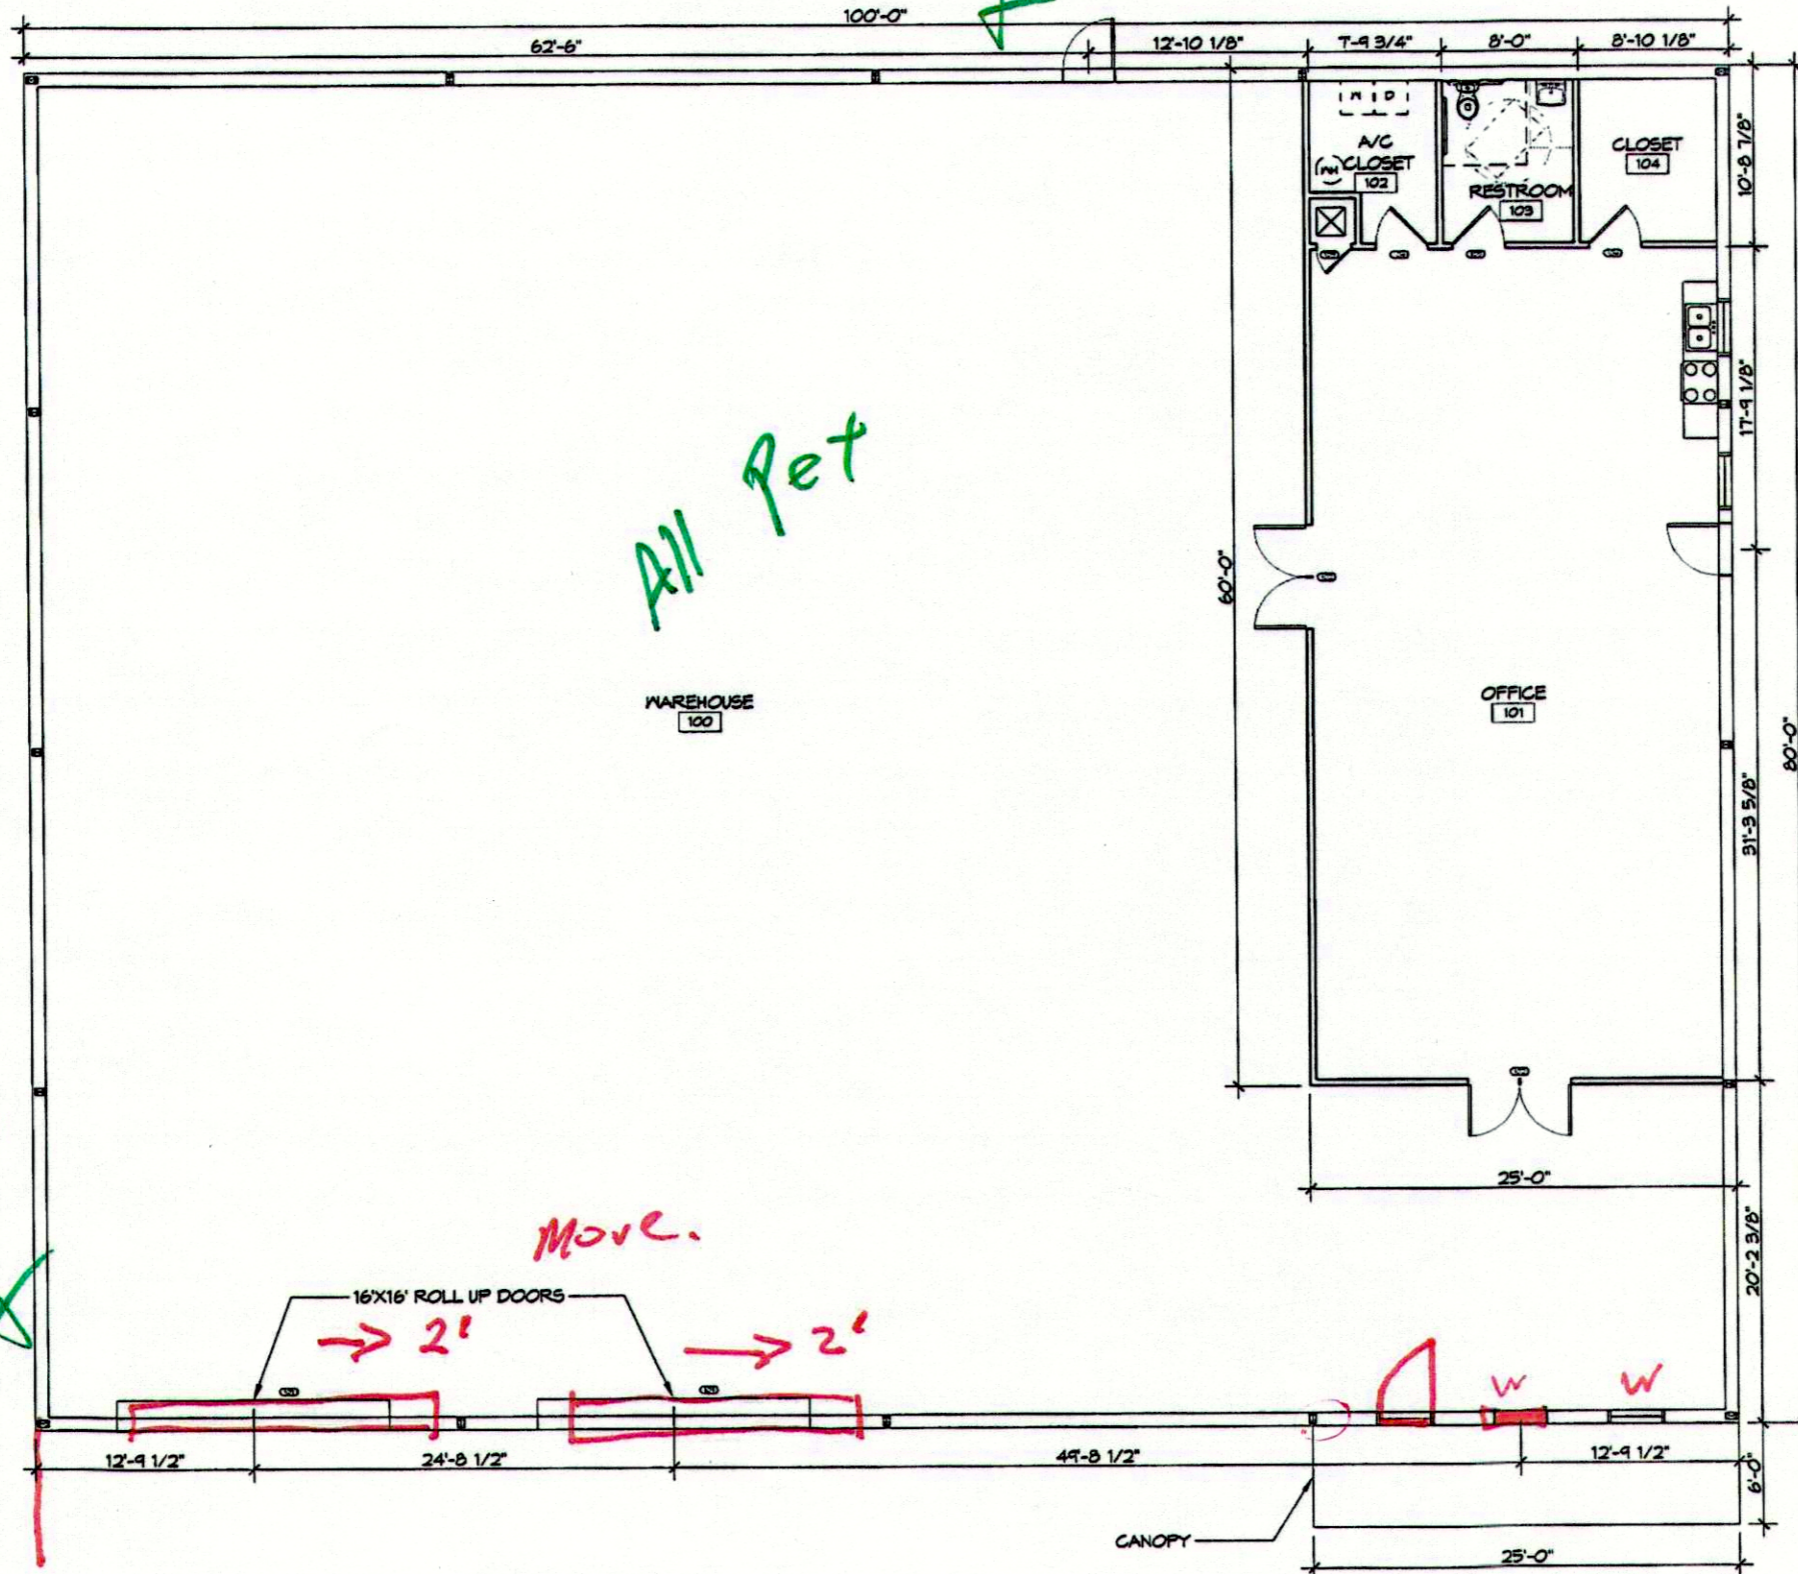

Elect Service

Hose Bib

Hose Bib  
3' 7" Door

All Ret

Move.

→ 2'

→ 2'

split faced cmu  
to bottom of Awning.