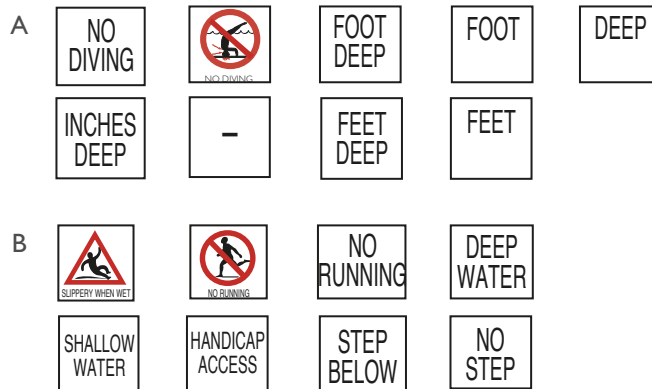

Also available for renovations are vinyl stick-on tiles for the deck and tempered glass overlays for the waterline. Tempered glass and vinyl require separate kits for installation.

SIZES

6" x 6"
4" high numbers & letters

8" x 8"
6" high numbers & letters

TRIM

No trim available.

METRIC DEPTH MARKERS

- A. Available in ceramic, vinyl and tempered glass.
- B. Available in ceramic and vinyl only.
- C. Available in ceramic and glass only.
- D. Available in ceramic only.
- E. Available in vinyl only.

VINYL STICK-ON MARKERS

SINGLE TILE MESSAGES

MULTIPLE TILE MESSAGES