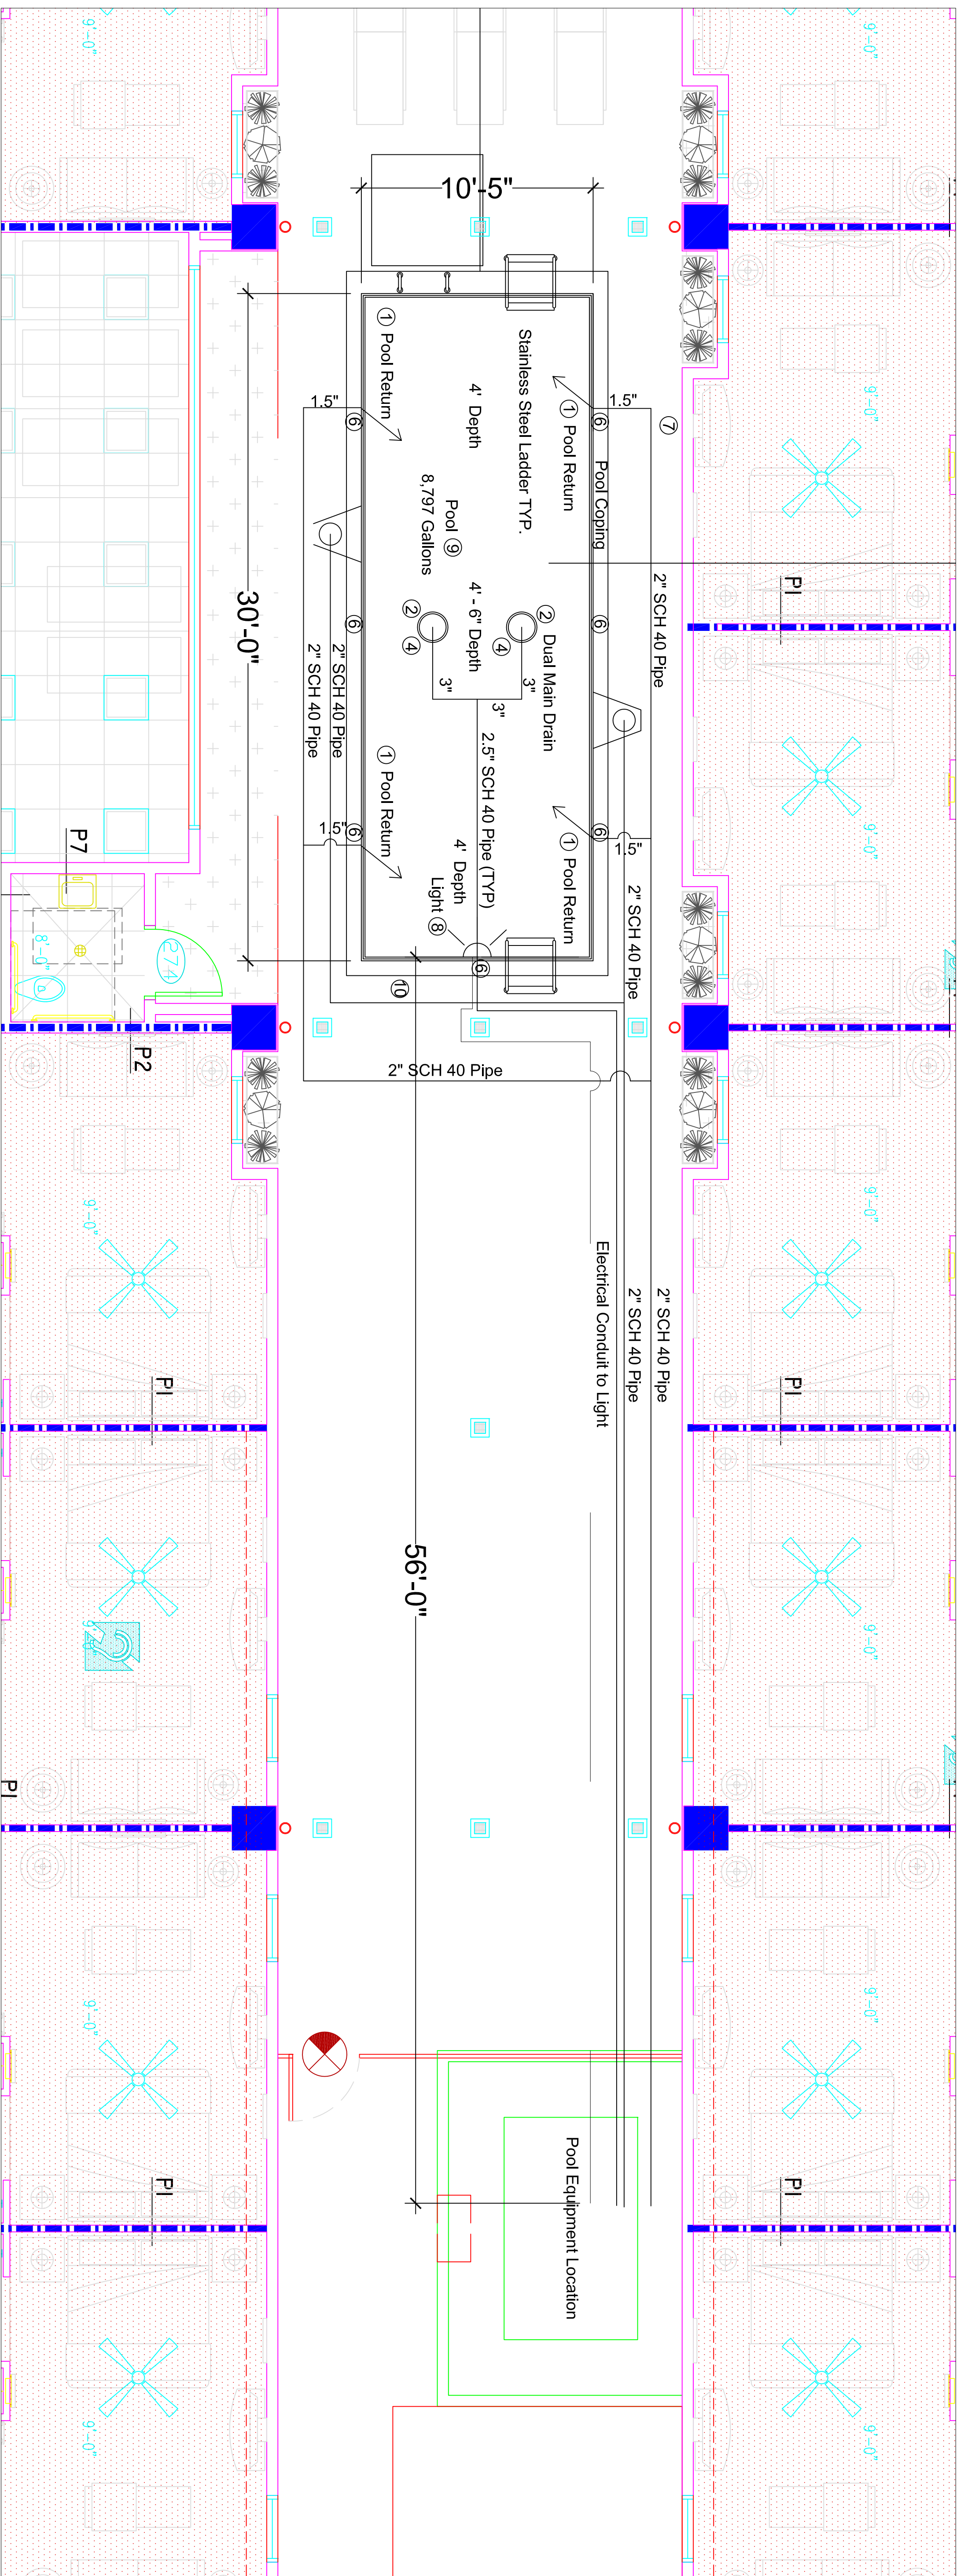

BUILDING

POOL PLAN

Scale 1/8" = 1'-0"

Specialty Pools

Licensed Landscape Architects, Pool Contractors, Landscape Contractors & Horticulturist
 1701 Belle Chasse Hwy, Gretna, Louisiana 70056 (504) 456 - 6534

2705 Candlewood Suites Pool Plan Gonzales - Louisiana