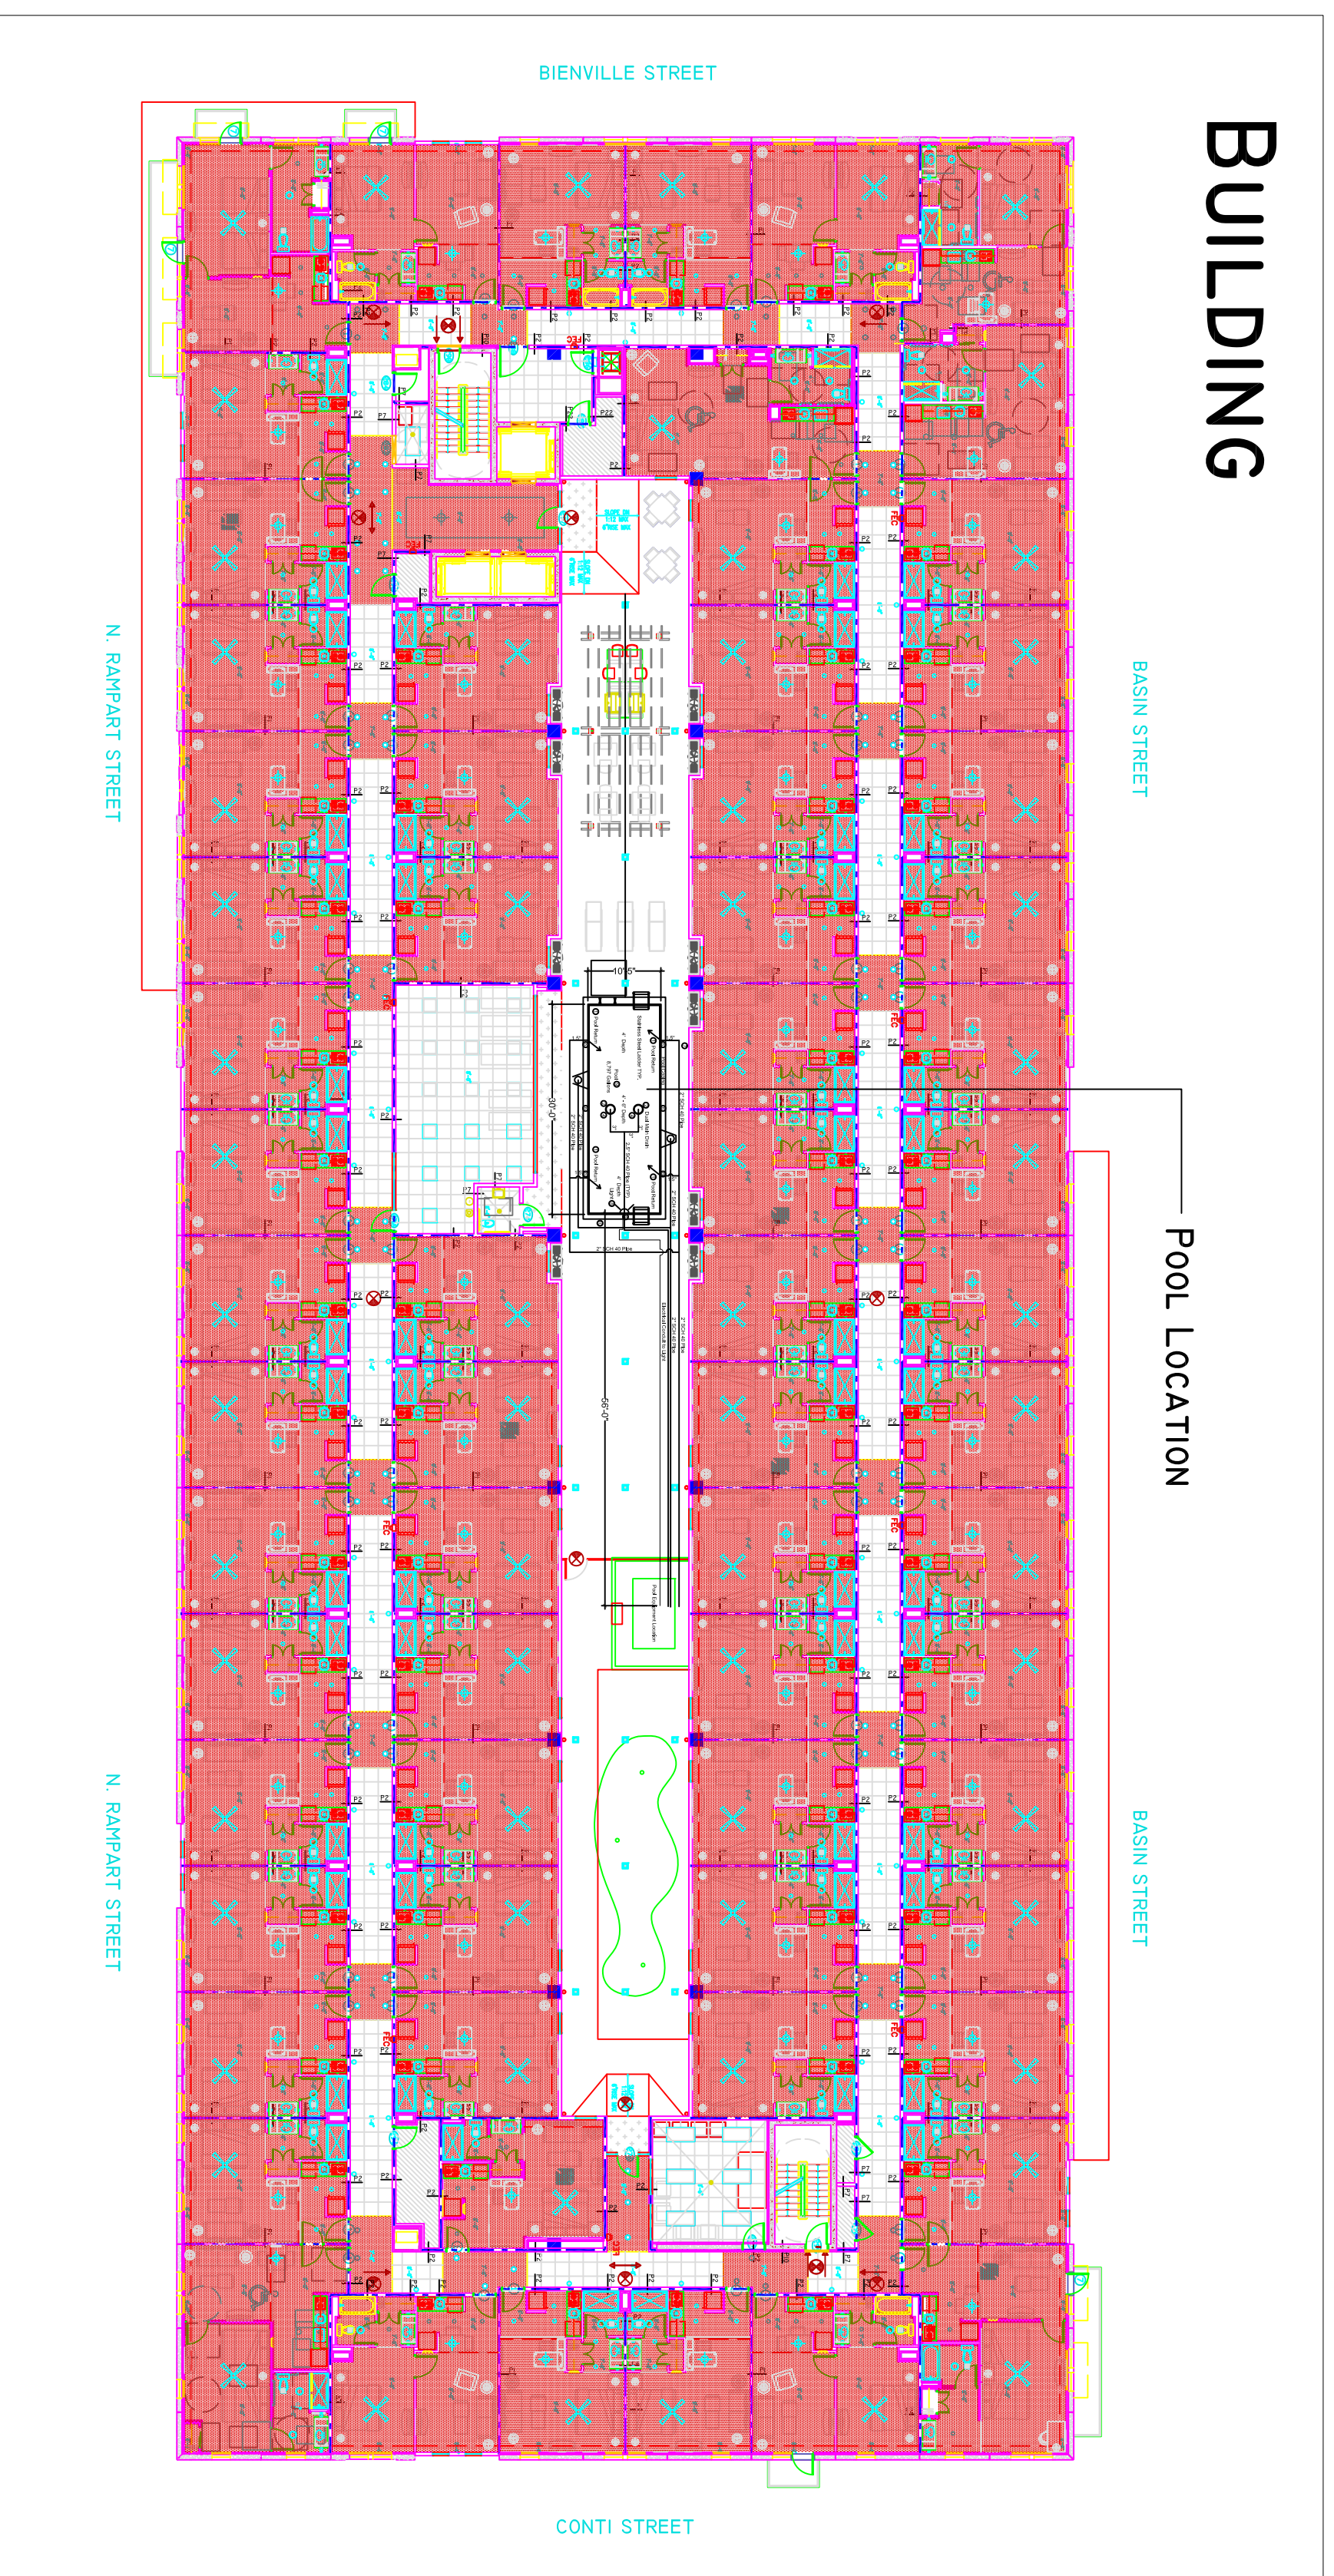

BUILDING

POOL PLAN

Scale 1/8" = 1'-0"

Specialty Pools

Licensed Landscape Architects, Pool Contractors, Landscape Contractors & Horticulturist
 1701 Belle Chasse Hwy, Gretna, Louisiana 70056 (504) 456 - 6534

2705 Candlewood Suites Pool Plan Gonzales - Louisiana