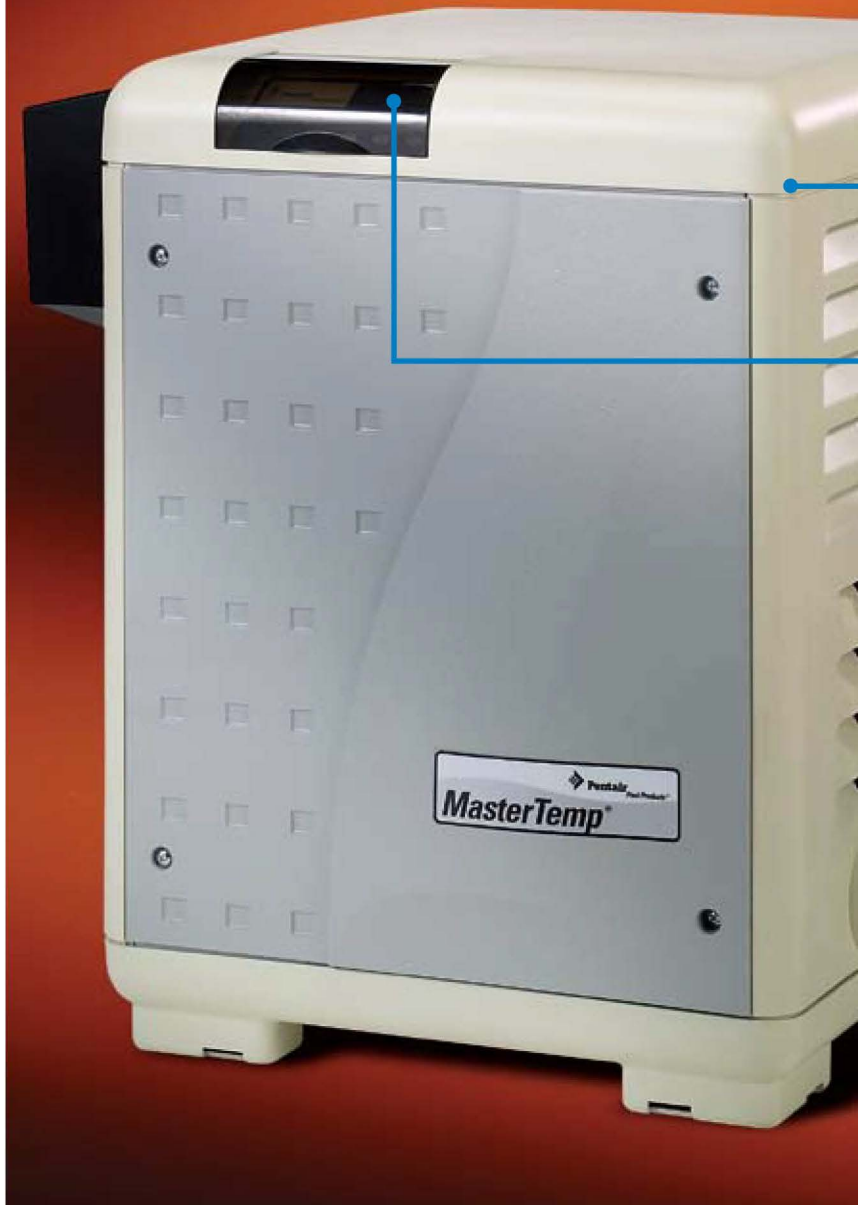

Don't be left out in the cold with heaters that don't measure up to today's longer list of must-have features. Insist on MasterTemp and you're insisting on better performance and lifetime value.