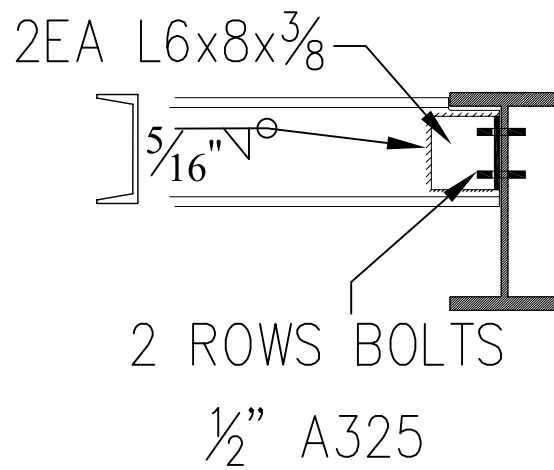

COPE MC8-20 AT  
LEFT END

532 GAUSE BLVD. RTU SUPPORT  
DETAIL B

532 GAUSE BLVD. RTU SUPPORT  
DETAIL C