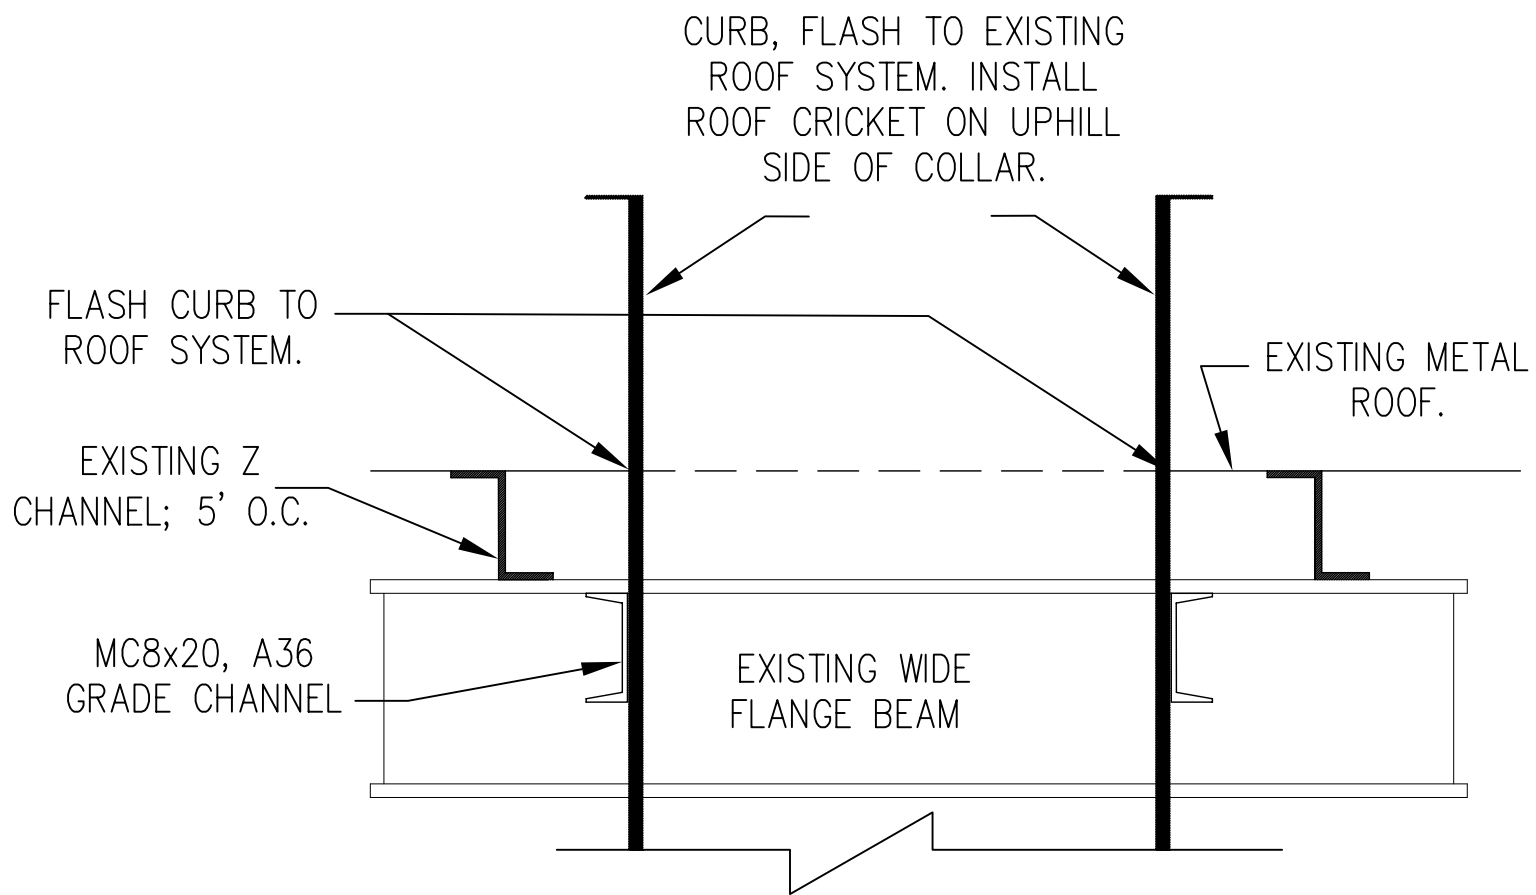

COPE MC8-20 AT  
LEFT END

532 GAUSE BLVD. RTU SUPPORT  
DETAIL B

532 GAUSE BLVD. RTU SUPPORT  
DETAIL C