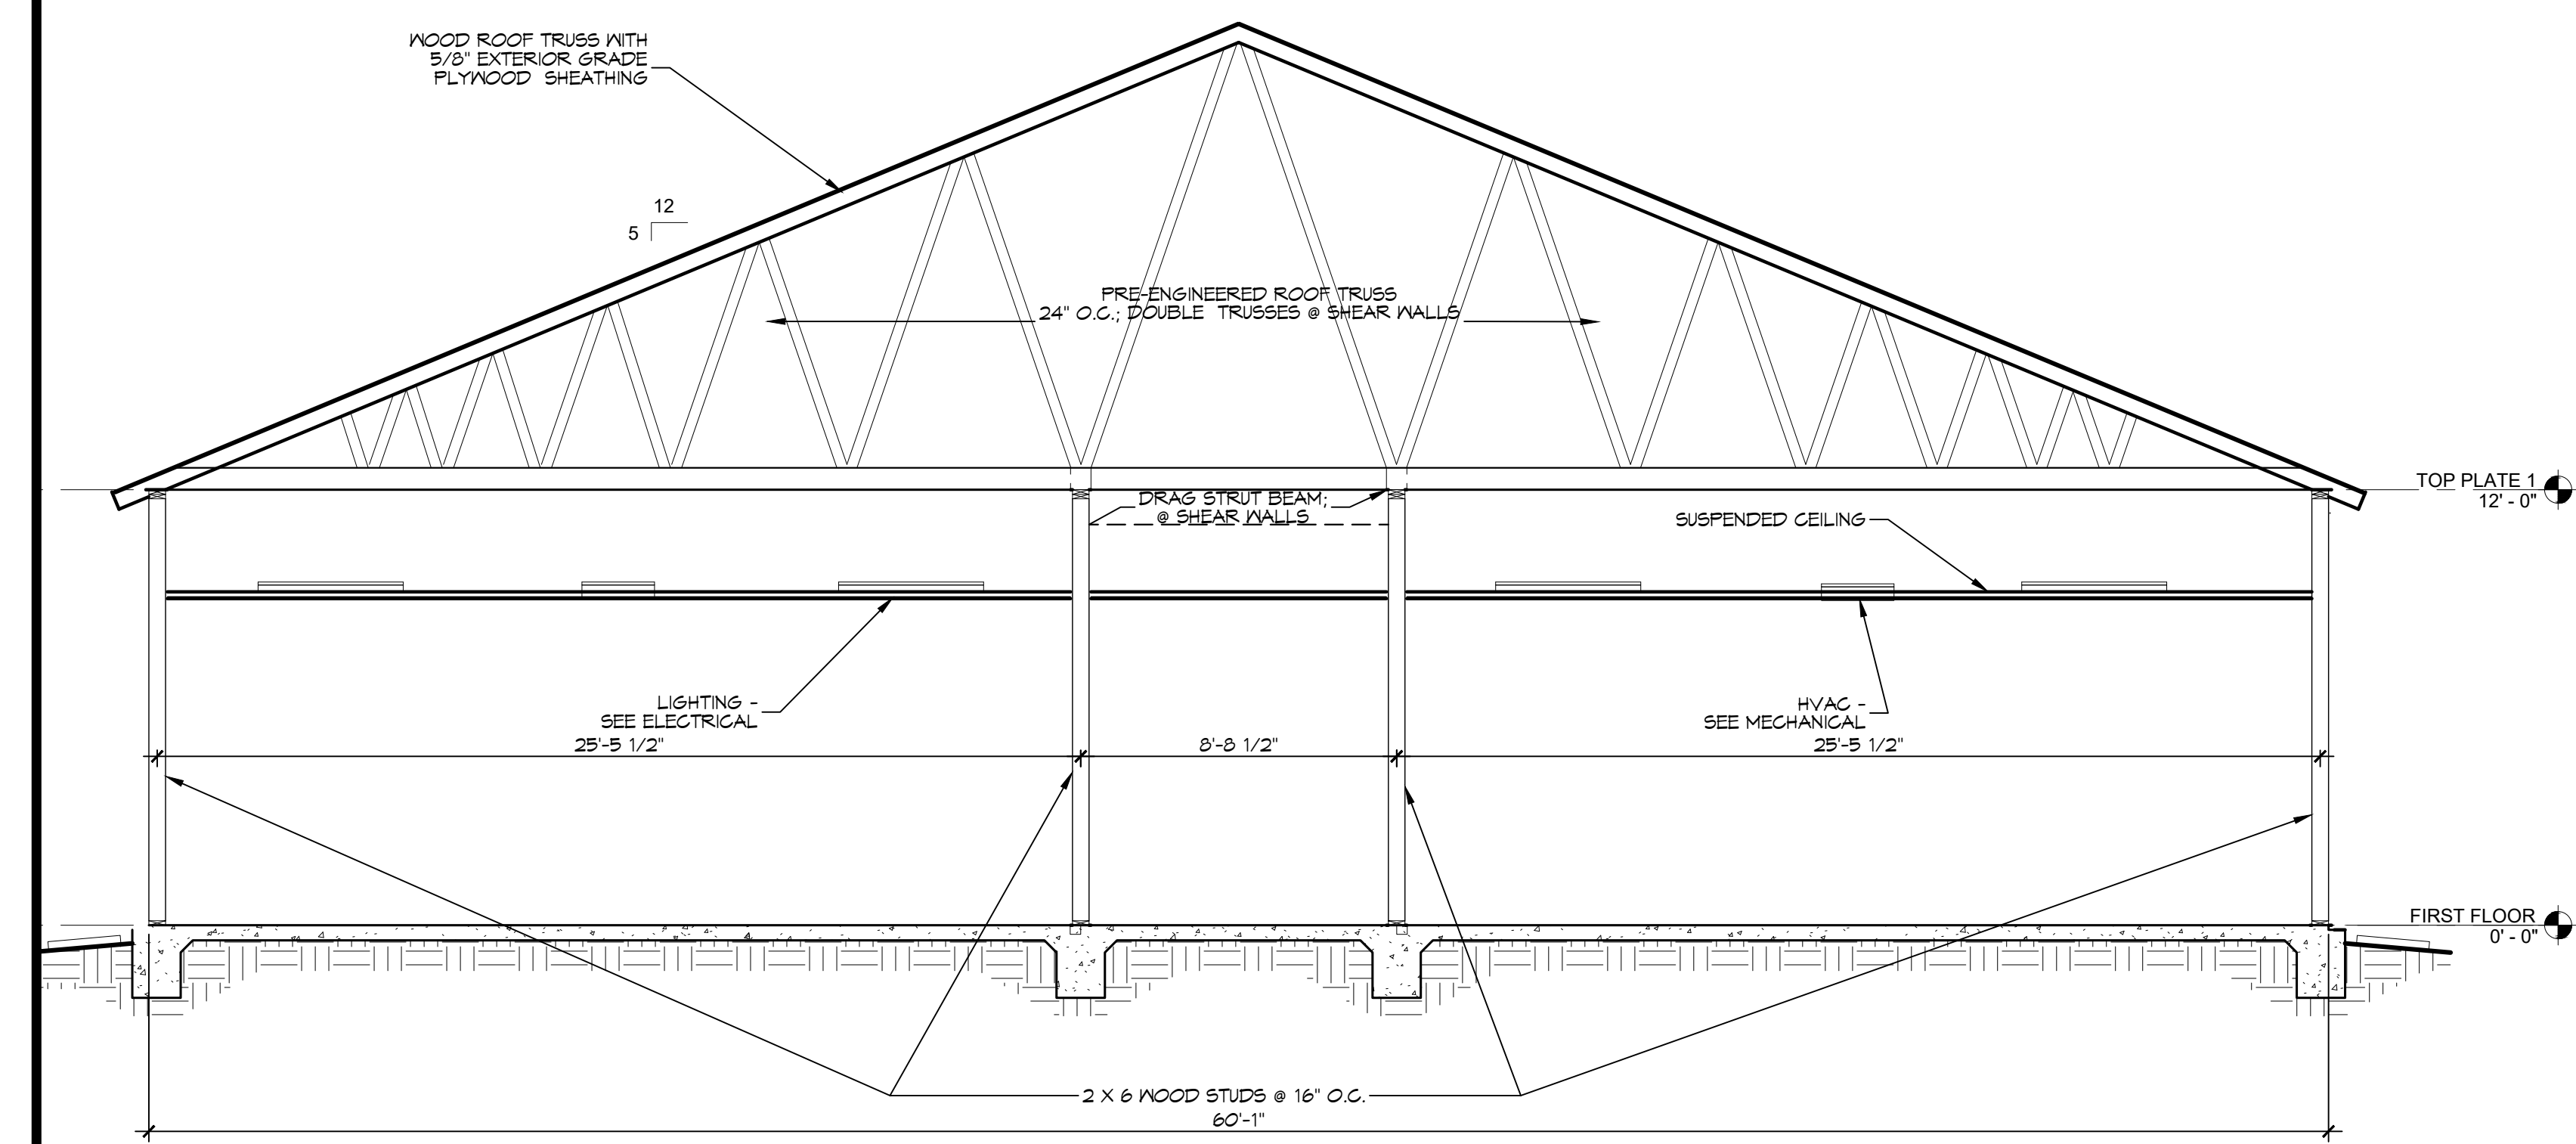

2 FRAMING SECTION
SCALE: 1/4" = 1'-0"

1 FRAMING SECTION
SCALE: 1/4" = 1'-0"

3 FRAMING SECTION
SCALE: 1/4" = 1'-0"

#	DESCRIPTION	REVISIONS	DATE
1	Removed Dog House		11/22/2022

NEW CLASSROOM BUILDING
LA KEY ACADEMY
JOB No: 2466
DATE: 11-10-2022
DRAWN BY: TT
CHECKED BY: DPF

SHEET TITLE:
FRAMING SECTION
DRAWING NUMBER:
S102
SHEET No: