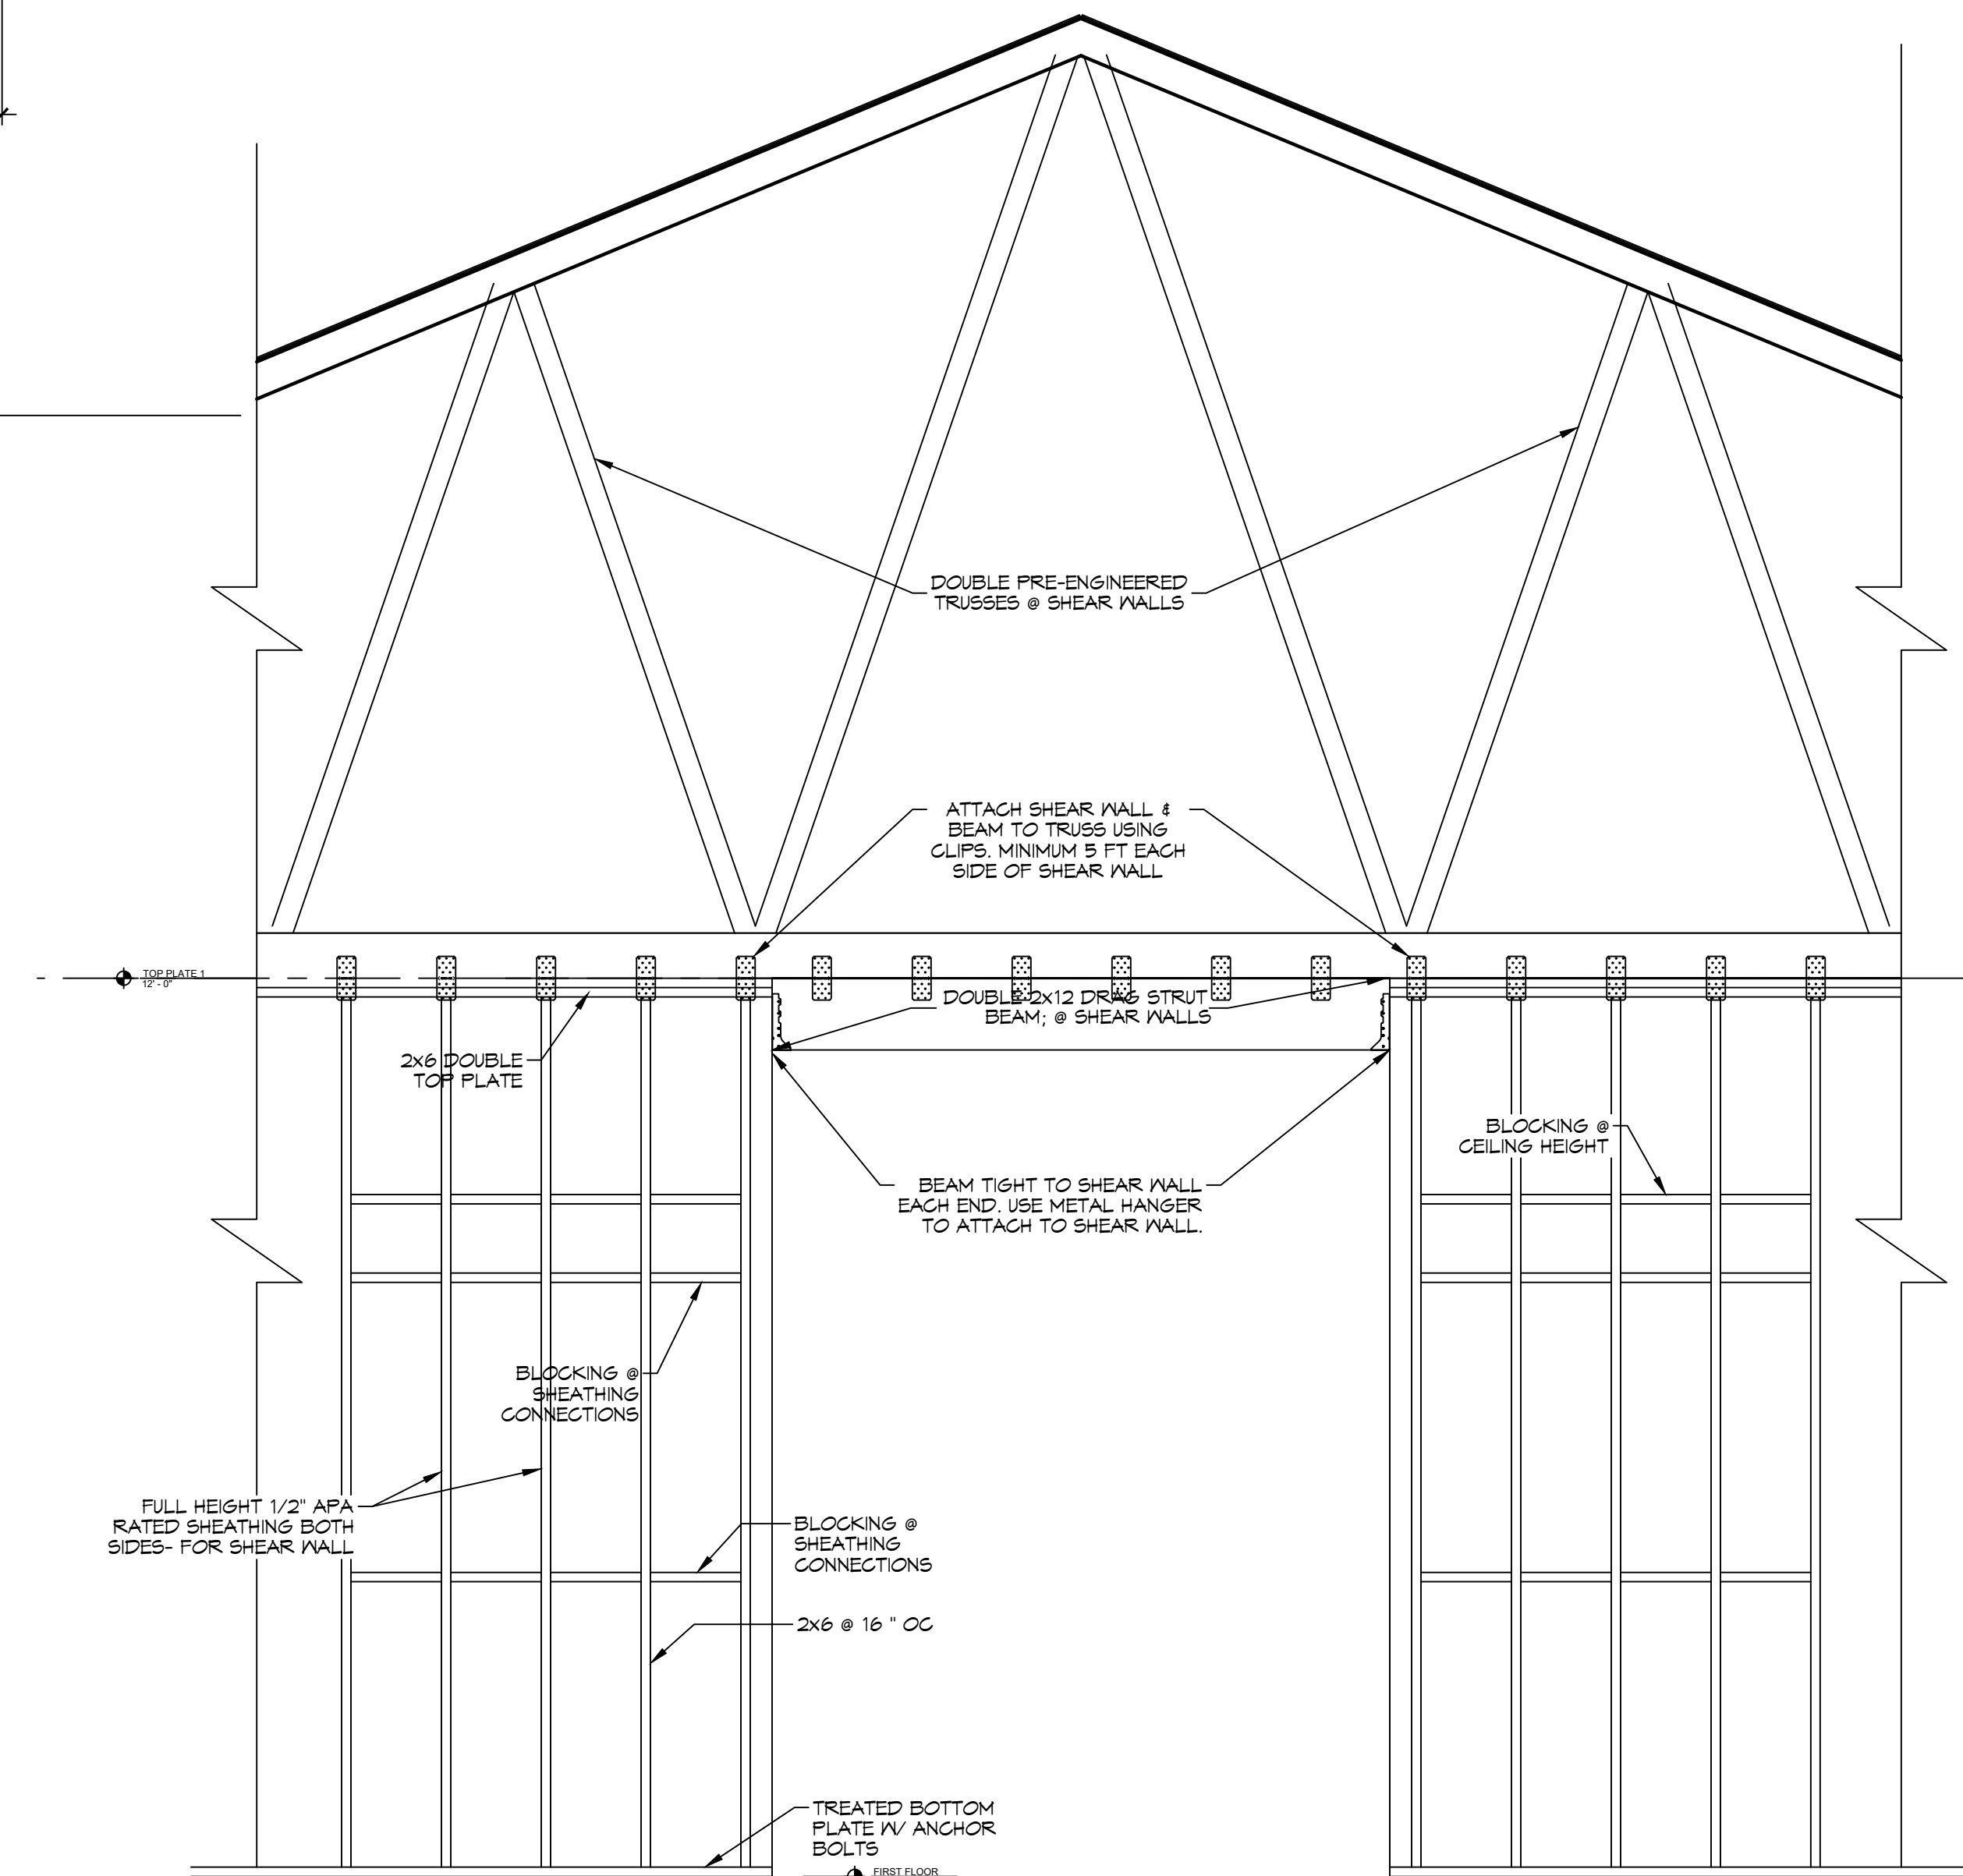

2 FRAMING SECTION
SCALE: 1/4" = 1'-0"

1 FRAMING SECTION
SCALE: 1/4" = 1'-0"

3 FRAMING SECTION
SCALE: 1/4" = 1'-0"

#	DESCRIPTION	REVISIONS	DATE
1	Removed Dog House		11/22/2022

NEW CLASSROOM BUILDING
LA KEY ACADEMY
JOB No: 2466
DATE: 11-10-2022
DRAWN BY: TT
CHECKED BY: DPF

SHEET TITLE:
FRAMING SECTION
DRAWING NUMBER:
S102
SHEET No: