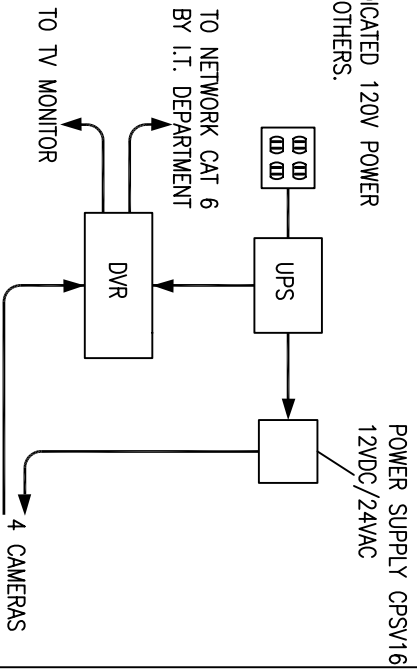

DEDICATED 120V POWER BY OTHERS.

TYPICAL EQUIPMENT ELEVATION IN SECURITY CLOSET

N.I.S.

TOTAL PIECES OF VIDEO EQUIPMENT IN CLOSET:

- 1 EA. DVRs
- 1 EA. CPSV16 P.S.
- 1 EA. UPS(SAME UNIT AS ACCESS CONTROL)
- 1 EA. VIDEO MONITOR

NOTE: ELECTRICAL CONTRACTOR SHALL COORDINATE SECURITY REQUIREMENTS WITH THE GENERAL CONTRACTOR.

LEGEND

- = PERSONA W644 READER
- = PERSONA OFF-LINE LOCK
- = VISONIC DA-5 MOTION SENSOR
- = SS DOOR POSITION SWITCH
- = SECURITECH LEVER EDT G20D13V1A 630
- = HES 5000 W/ 501 OPTION
- = PUSH BUTTON (BY OTHERS)
- = POWER DOOR OPERATOR (BY OTHERS)
- = JUNCTION BOX BY OTHERS.
- = WELDEX EXIT SIGN W/COVERT CAMERAS MODEL - WDE-600C (SINGLE)
- = 120V, 20A QUAD DUPLEX RECEPTACLE BY OTHERS