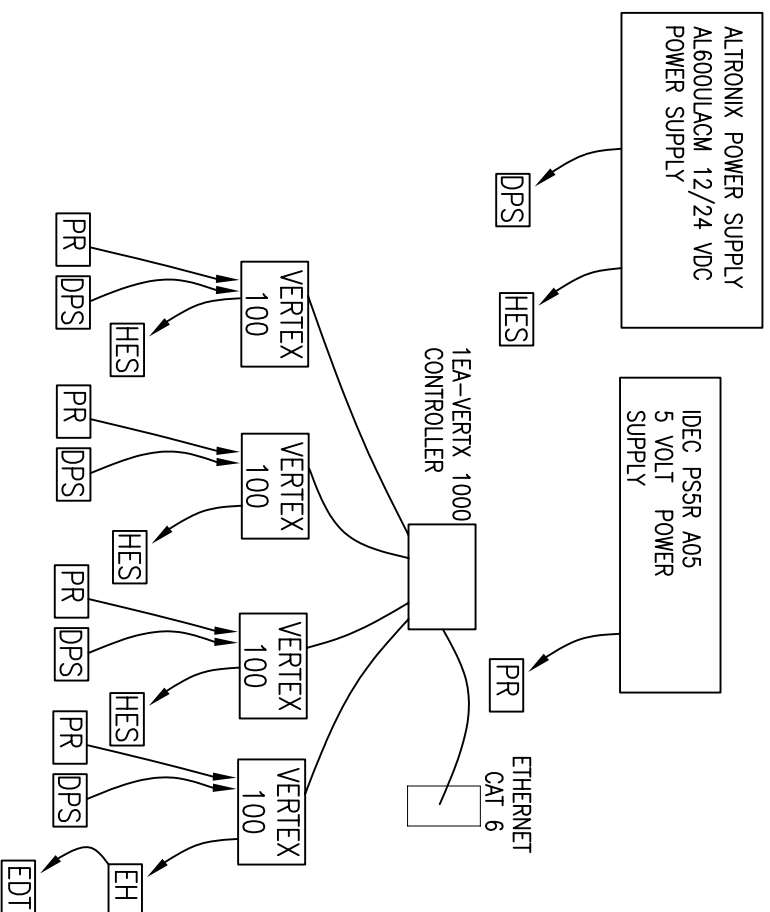

1EA 20AMP CIRCUIT  
WITH 4WAY OUTLET  
BY OTHERS.

TOTAL PIECES OF ON-LINE ACCESS CONTROL  
IN CLOSET:

- 7 EA. IDEC PSSR 5 VOLT POWER SUPPLY (1  
PSSR PER 2 CARD READERS)
- 1 EA. VERTEX 1000 SYSTEM CONTROLLER
- 7 EA. VERTEX 100 READER CONTROLLER
- 1 EA. ALTRONIX 12/24 POWER SUPPLY
- 1 EA. TRIPP-LITE SMART UPS
- 1 EA. TRIP-LITE BATTER PACK

# LEARNING CENTER ON-LINE ACCESS CONTROL CLOSET ELEVATION

N.T.S.