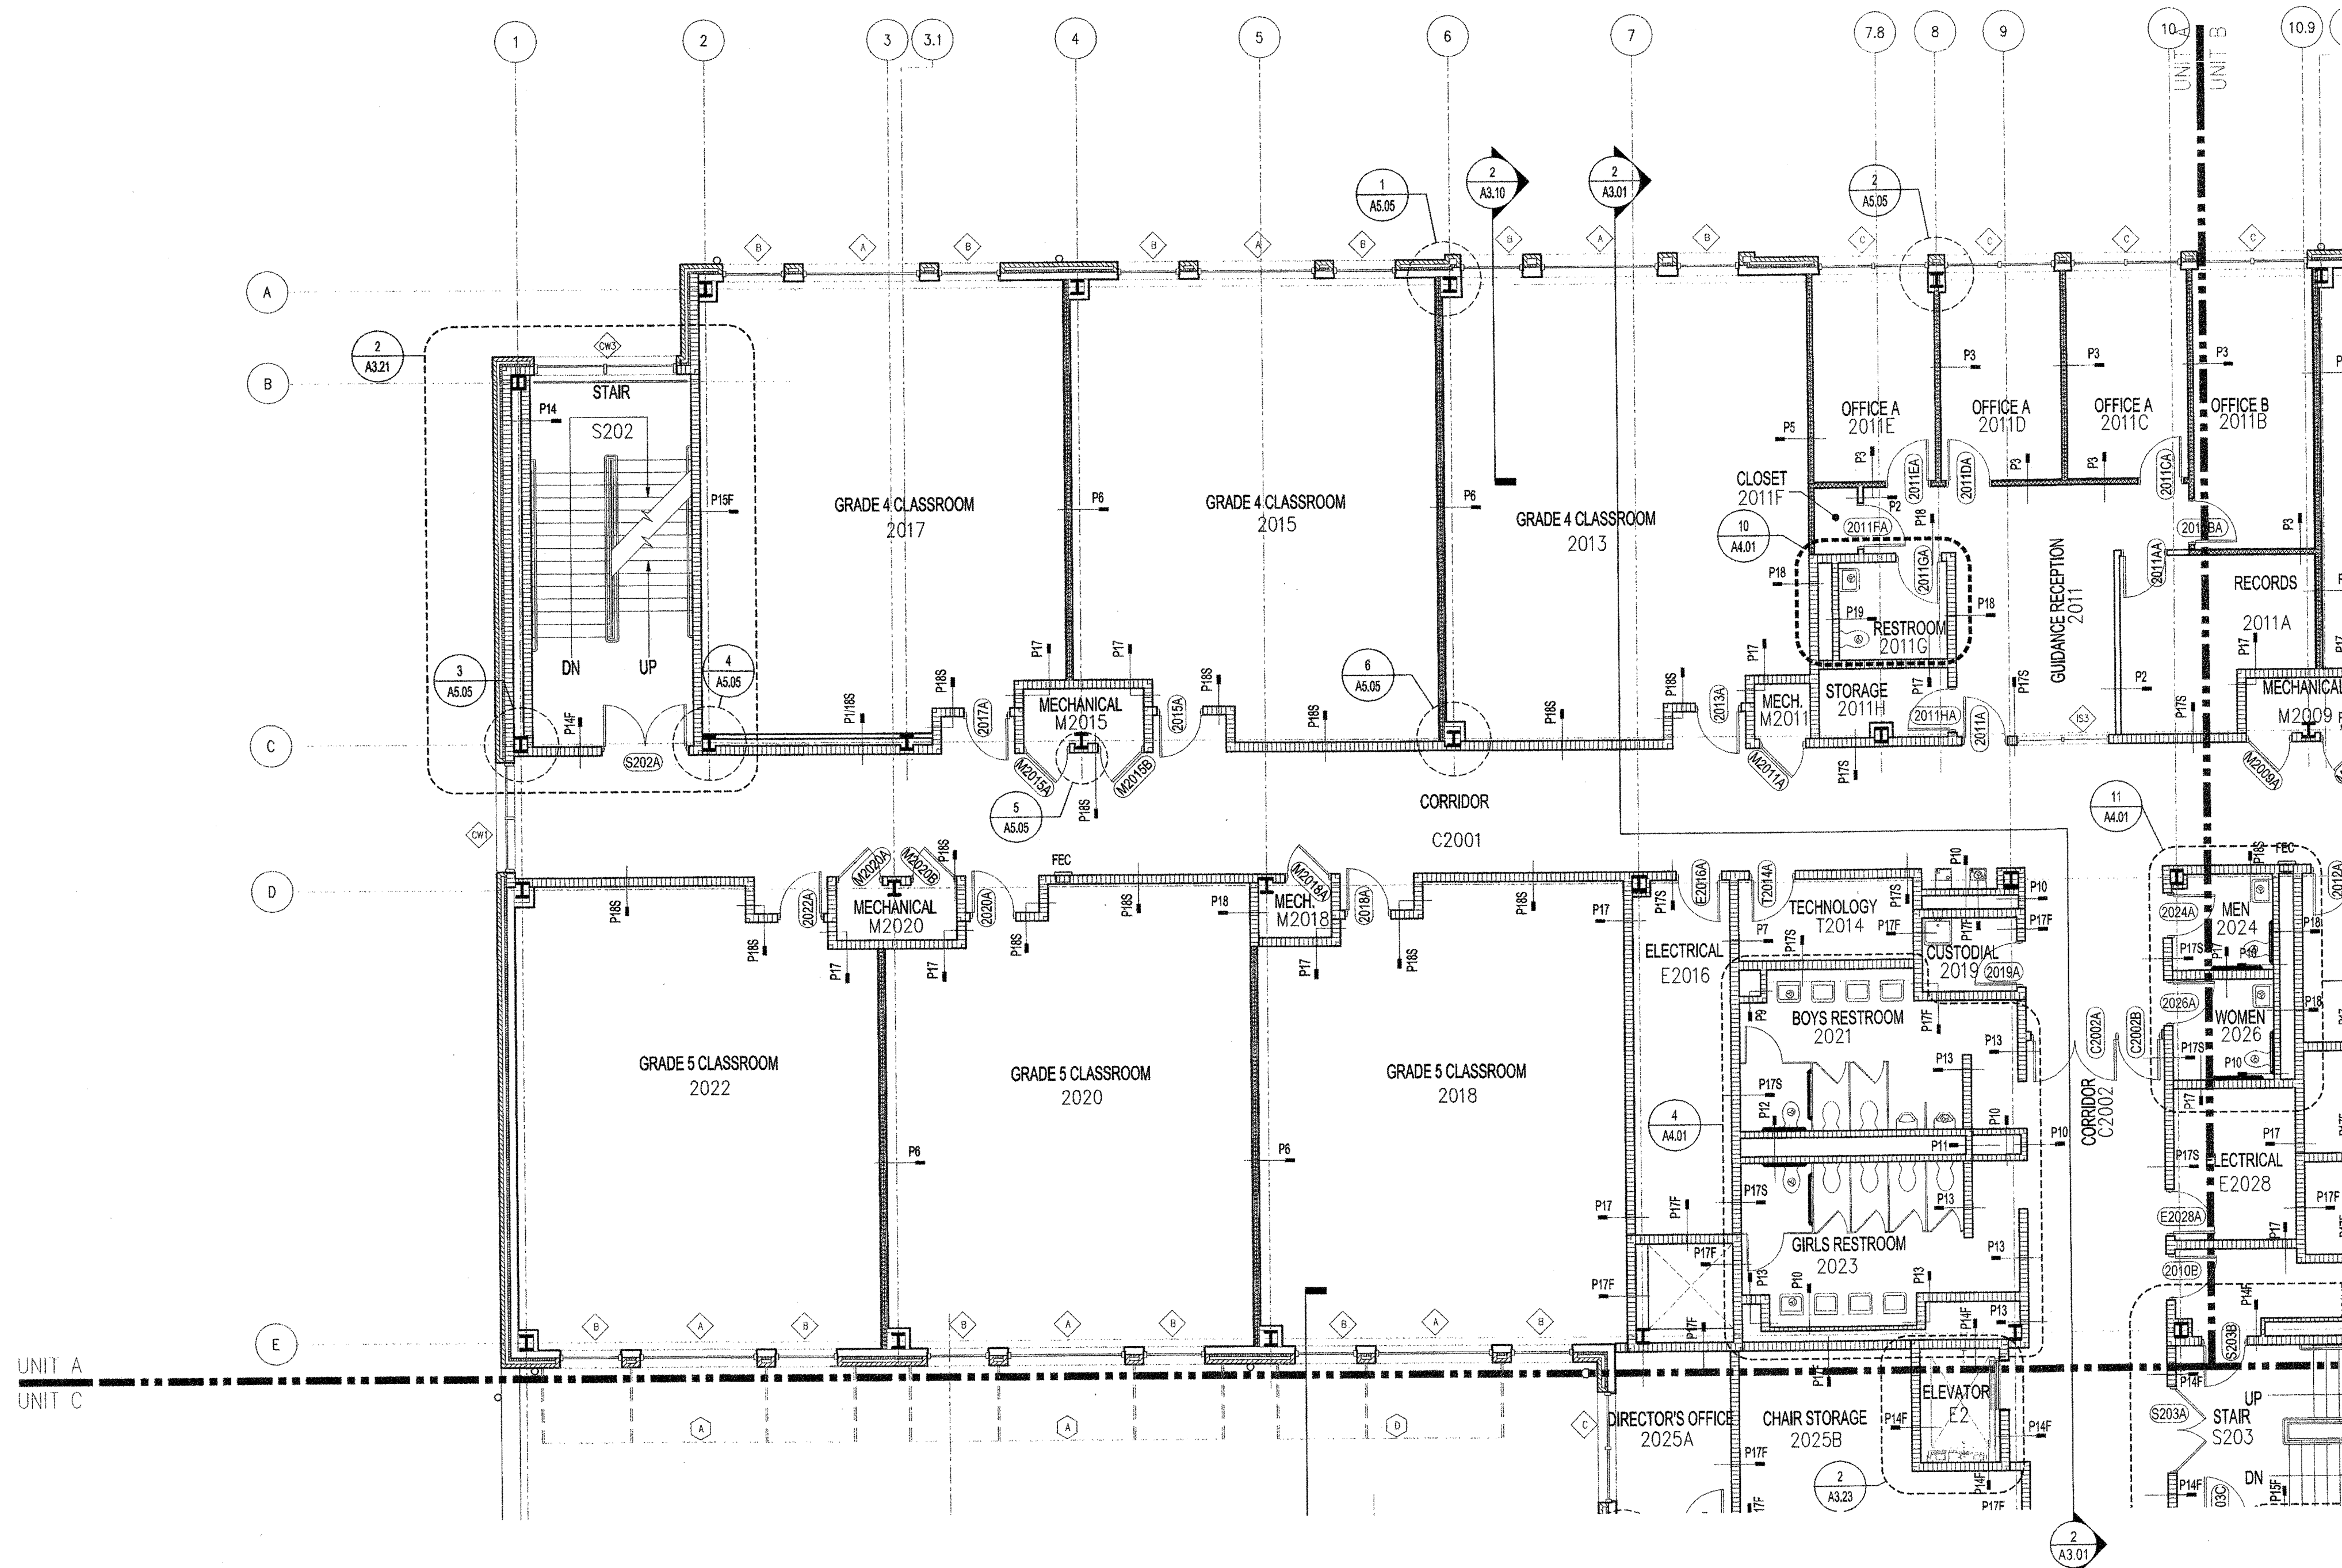

**NEW 3 SECTION ELEMENTARY SCHOOL  
AT FISK-HOWARD SCHOOL  
RECOVERY SCHOOL DISTRICT**

211 S. LOPEZ STREET NEW ORLEANS, LOUISIANA 70119

**A PARTIAL PLAN - UNIT A - SECOND FLOOR**  
A1.21 SCALE: 1/8" = 1'-0"

KEY PLAN

DATE ISSUED:	7 DECEMBER, 2012
REVISED:	
REVISED:	
REVISED:	
REVISED:	
DRAWN BY:	CMB
CHECKED BY:	DGR, JFM
PHASE:	

BID DOCUMENTS

11085

TITLE:  
PARTIAL PLAN  
UNIT A - SECOND FLOOR

SHEET:  
**A1.21**