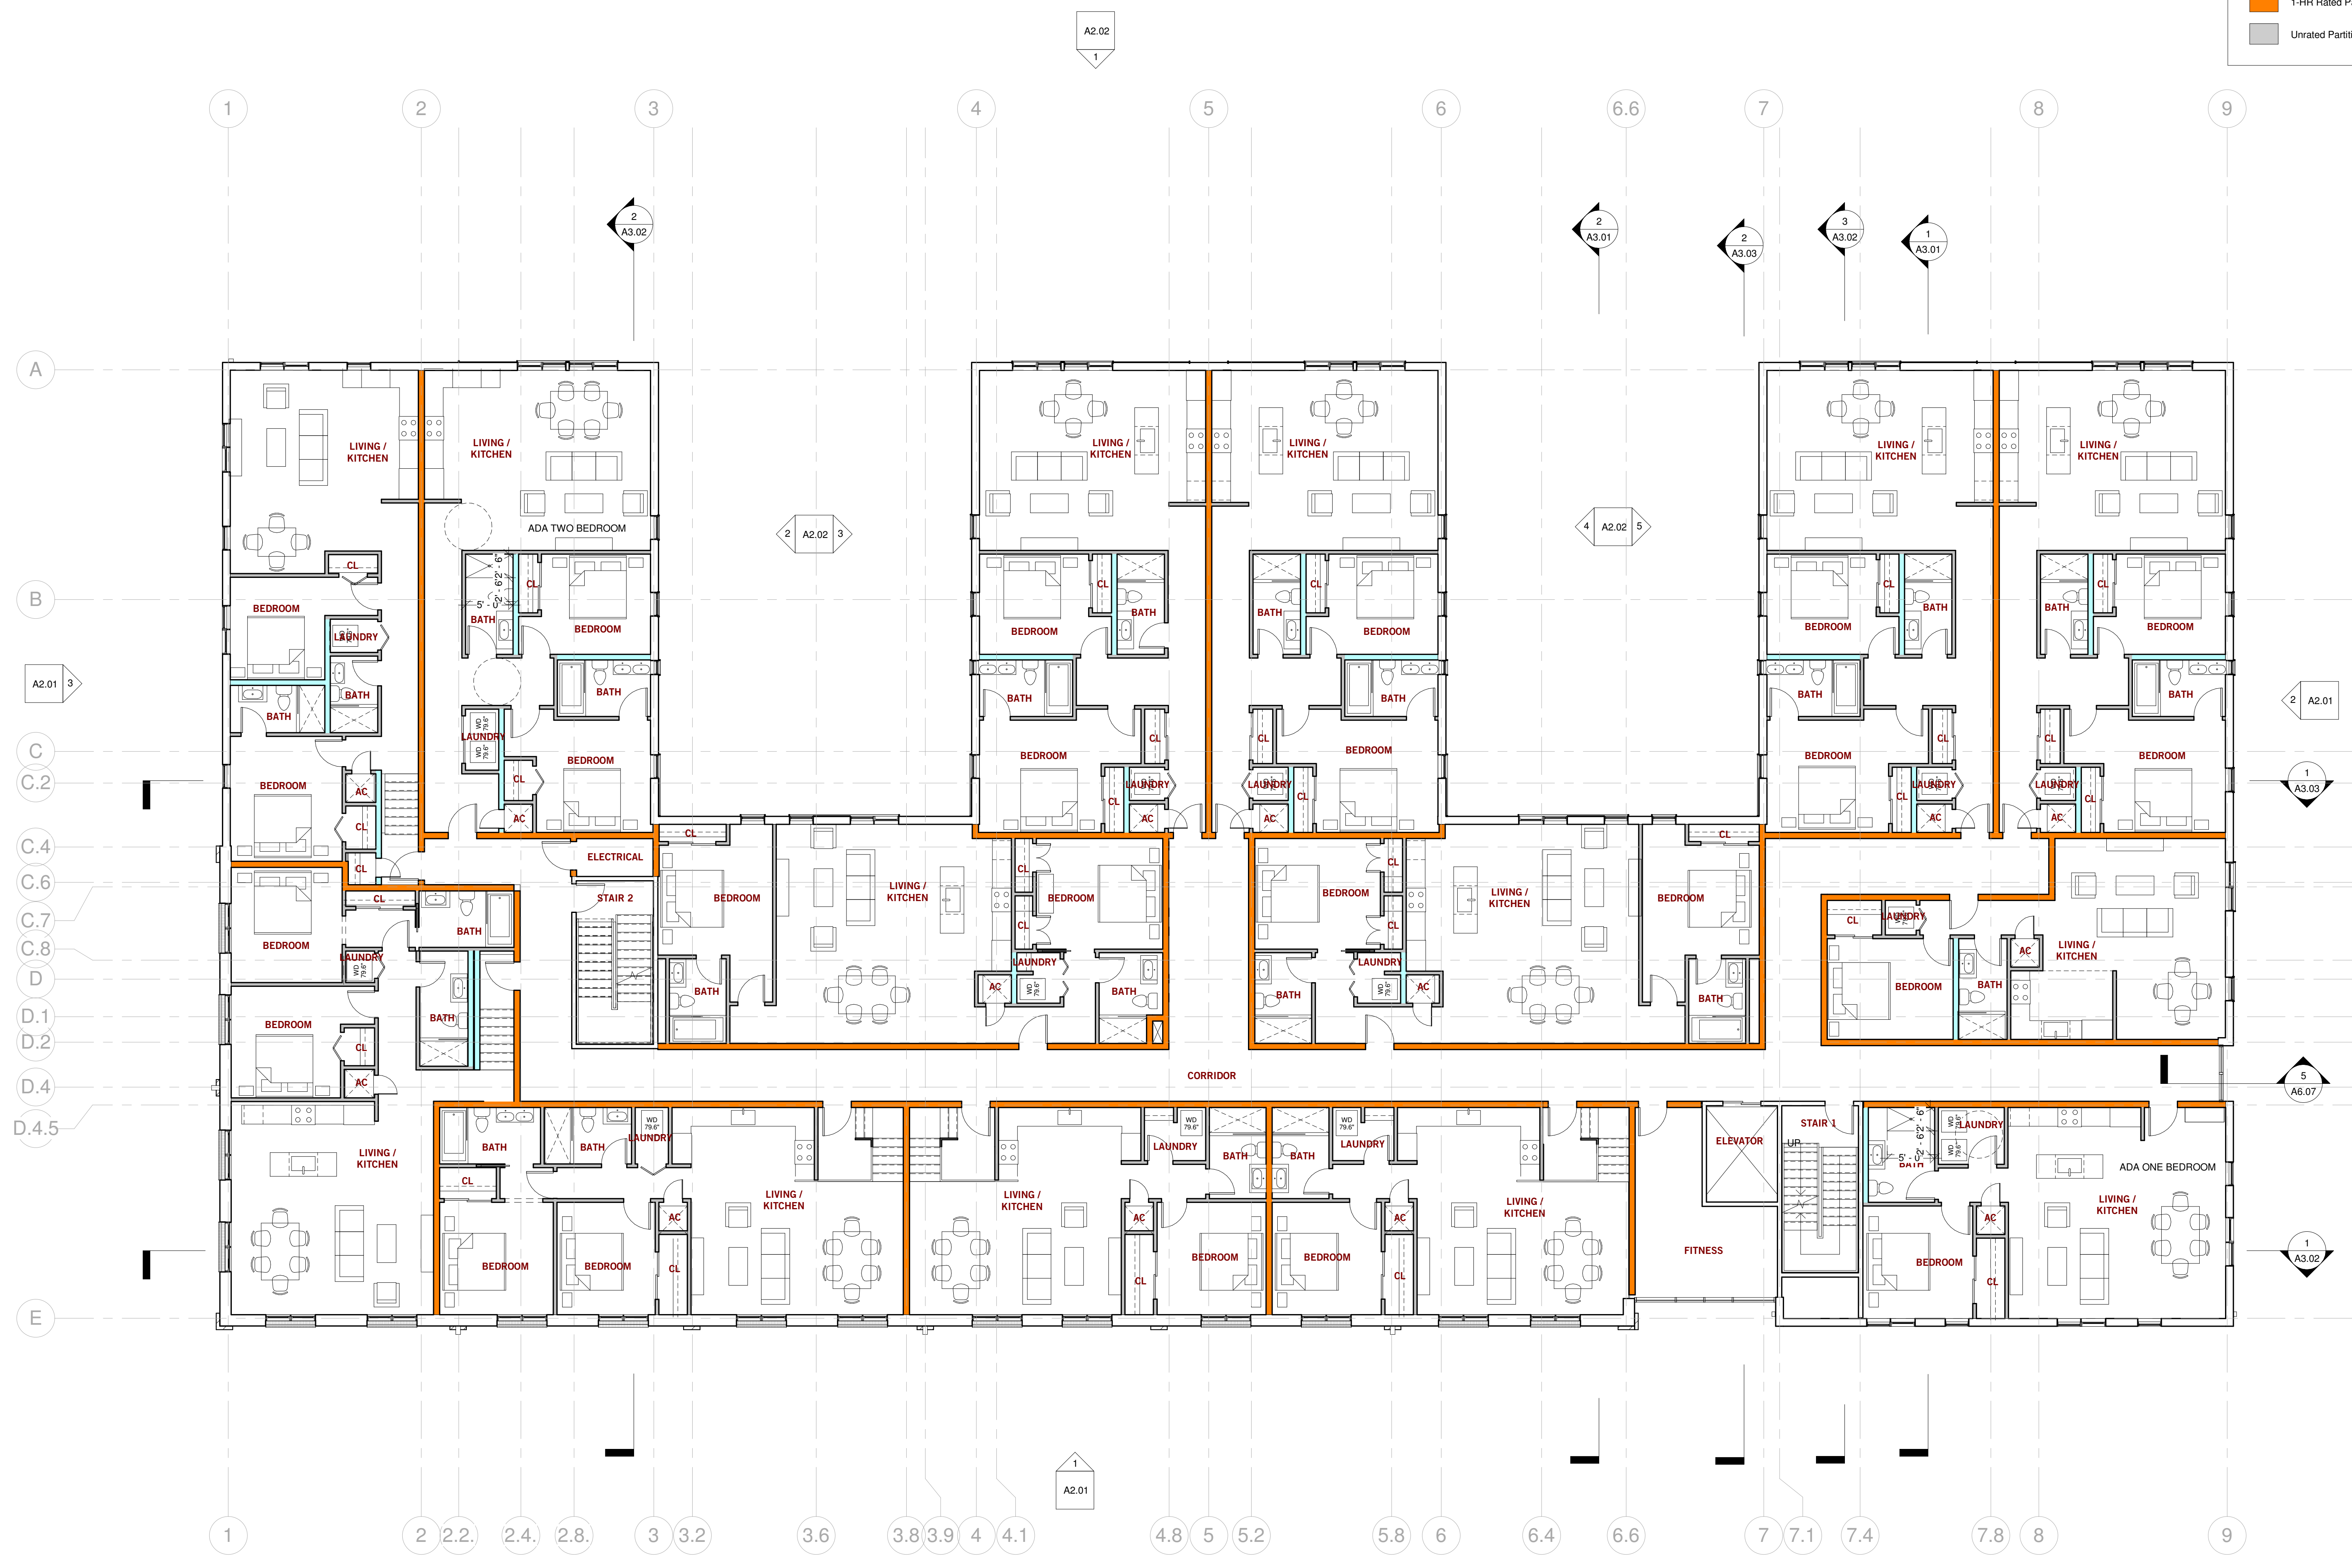

INTERIOR PARTITION TYPES

- 1-HR Rated Partition
- Unrated Partition

Drawn by: Author
 Sheet Comments

1581 MAGAZINE STREET
 New Orleans, Louisiana 70130

Date: _____

Issue Purpose: _____

Revisions: _____

1 FIRST FLOOR
 1/8" = 1'-0"

INTERIOR PARTITION TYPES

- 1-HR Rated Partition
- Unrated Partition

Drawn by: Author
 Sheet Comments

1581 MAGAZINE STREET
 New Orleans, Louisiana 70130

Date	Date 1

Revisions:	Issue Purpose:
1	

2. SECOND FLOOR
 1/8" = 1'-0"