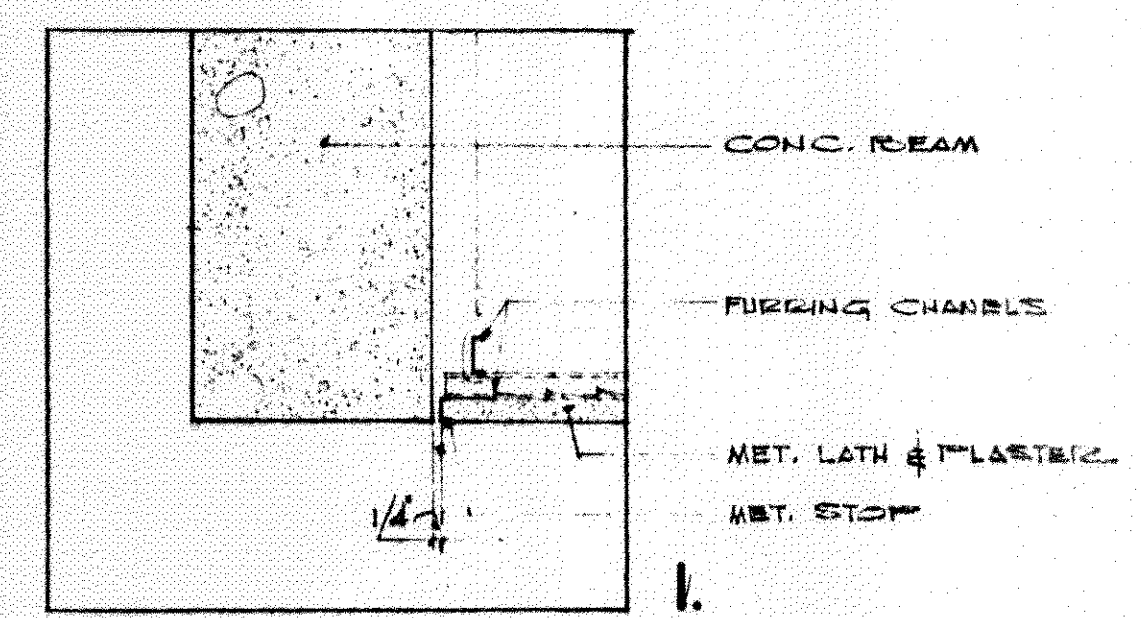

2 3 4 5 6 7 8 9 10 11 12 13 14 15 16

CONCRETE
 TERRAZZO COLOR 'A'
 TERRAZZO COLOR 'B'

NOTE: NO COLOR CHANGE IN THIS AREA OPPOSITE SIDE.

floor plan
reflected clg. plan

floor plan
reflected clg. plan

floor plan
reflected ceiling plan

1/8" = 1'-0"

H
G
F
E
D
C
B
A

our lady of lourdes catholic church and rectory
slidell, louisiana

16
16
8
40

date 1-12-61
 scale 1/8" = 1'-0"
 drawn [signature]
 checked J.M.L.
 [signature]

sheet no. A-6
 15