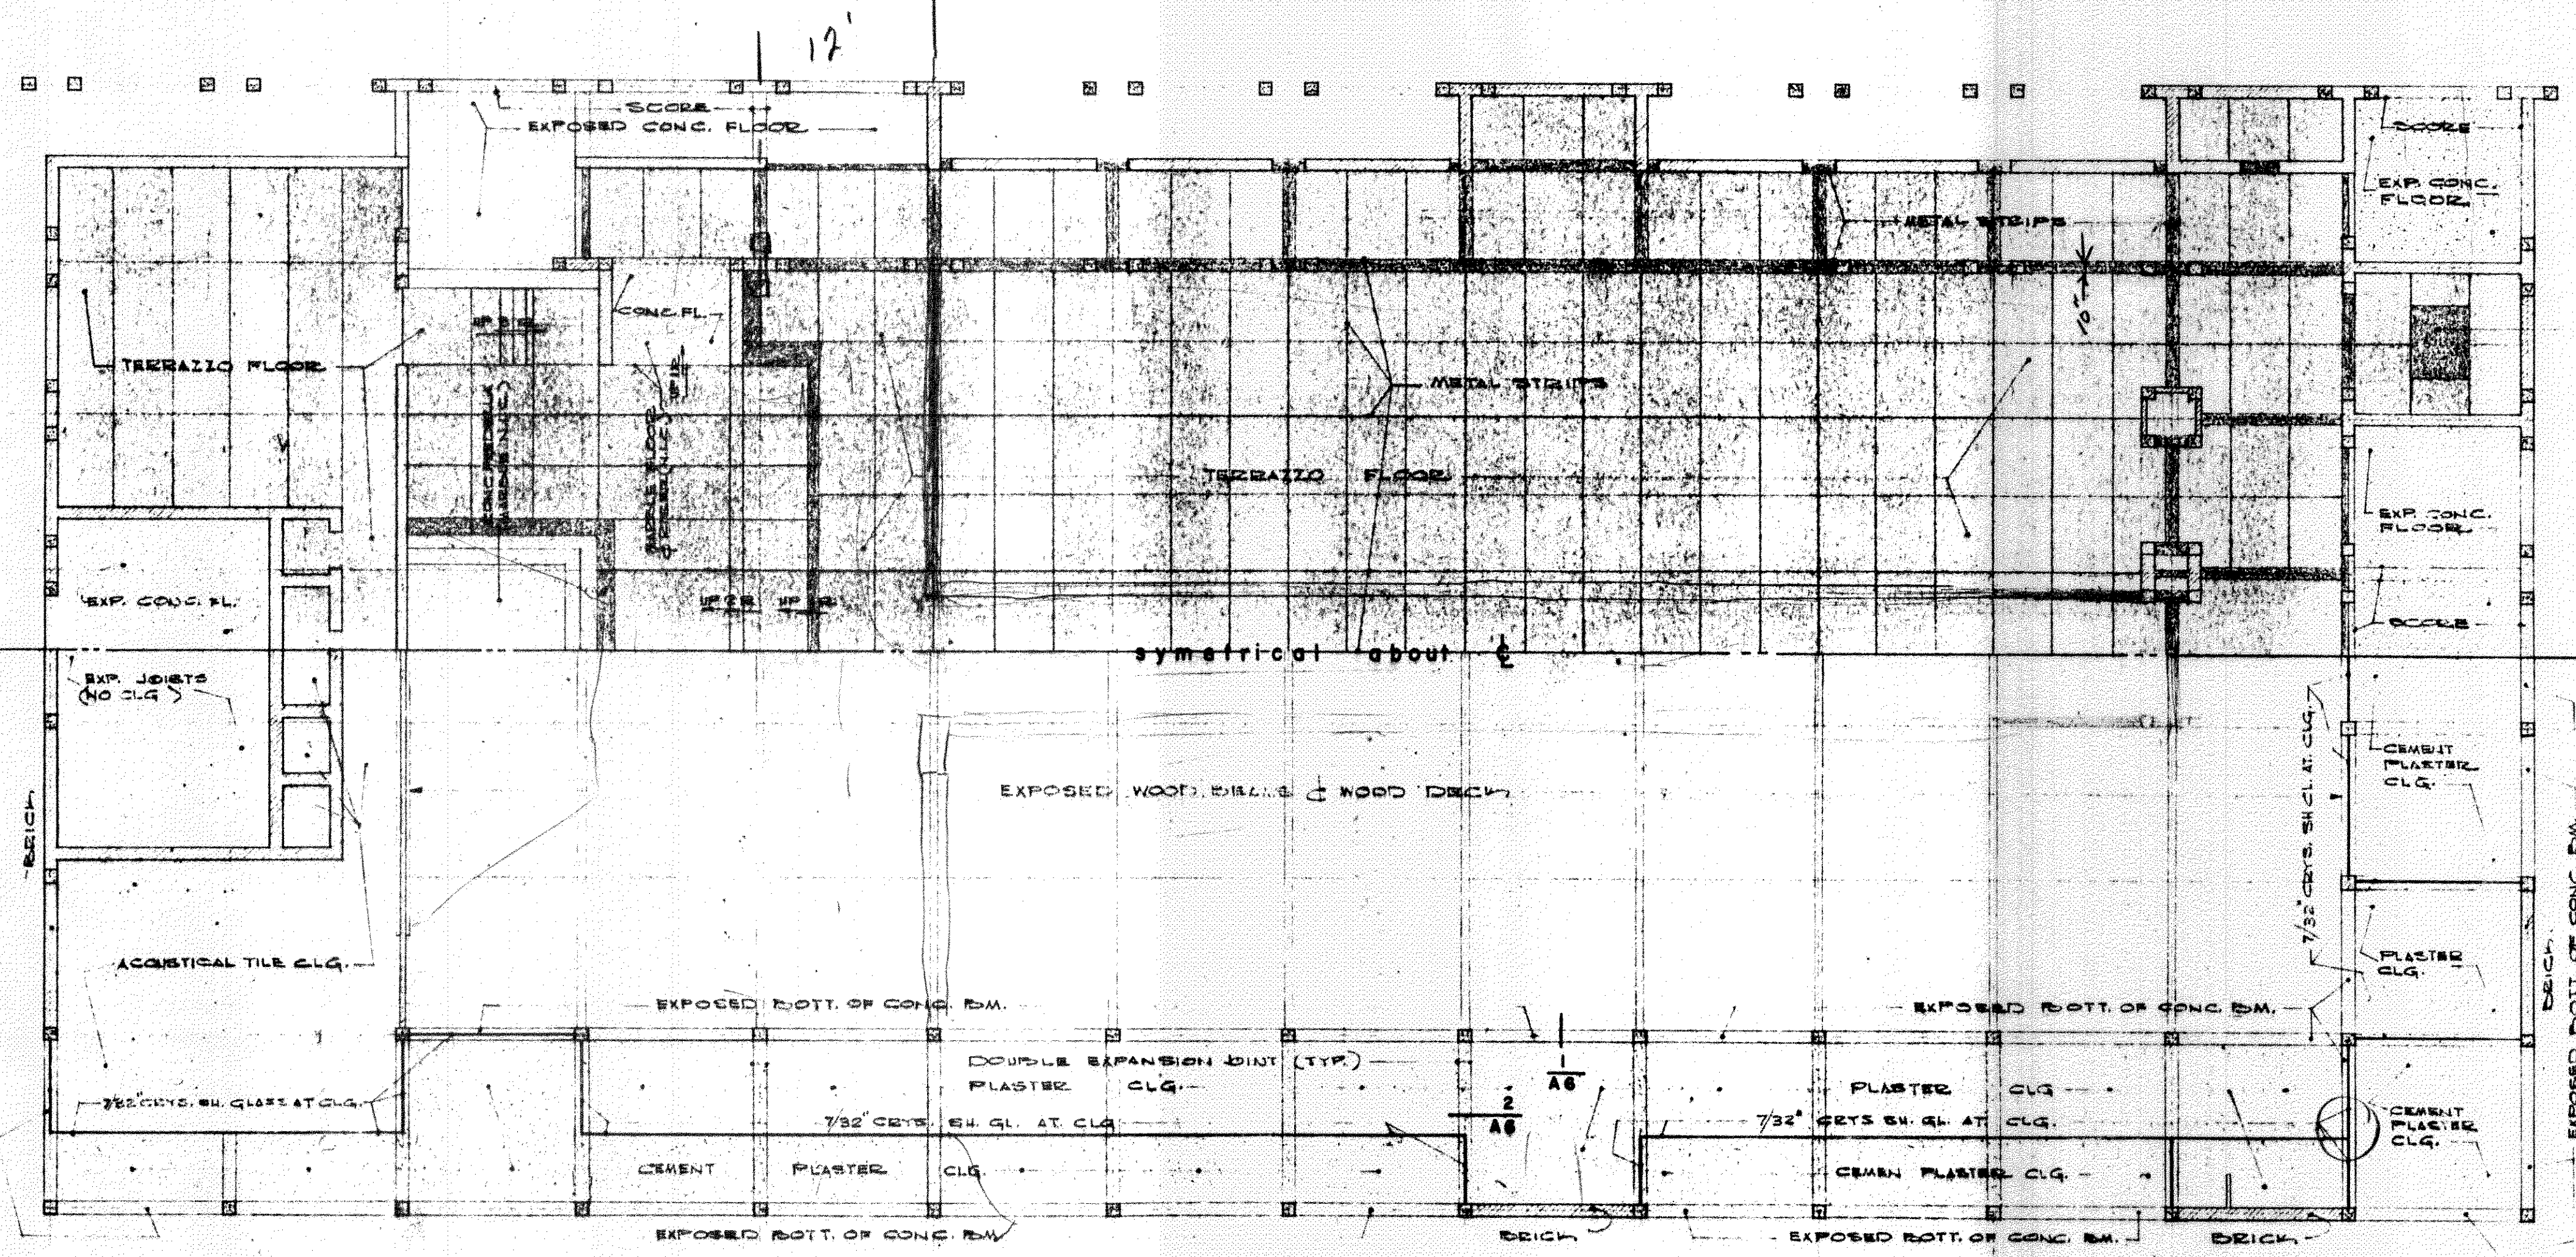

2 3 4 5 6 7 8 9 10 11 12 13 14 15 16

CONCRETE
 TERRAZZO COLOR 'A'
 TERRAZZO COLOR 'B'

NOTE: NO COLOR CHANGE IN THIS AREA OPPOSITE SIDE.

floor plan
reflected clg. plan

floor plan
reflected clg. plan

floor plan
reflected ceiling plan

1/8" = 1'-0"

H
G
F
E
D
C
B
A

our lady of lourdes catholic church and rectory
slidell, louisiana

16
16
8
40

date 1-12-61
 scale 1/8" = 1'-0"
 drawn [signature]
 checked J.M.L.
 [signature]

sheet no. A-6
 15