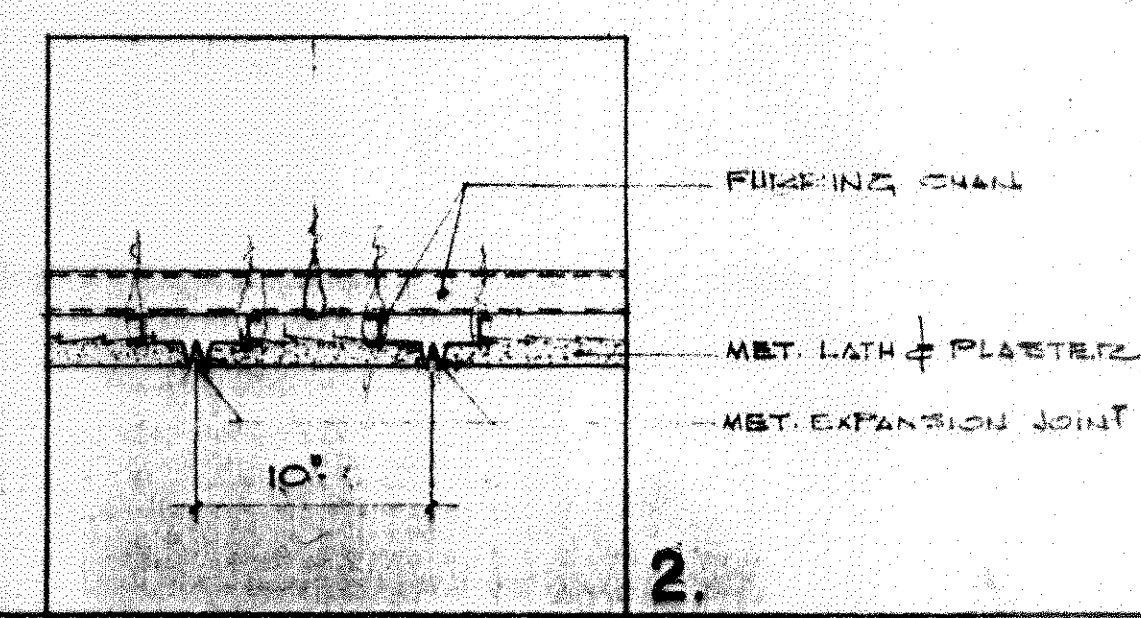

2 3 4 5 6 7 8 9 10 11 12 13 14 15 16

CONCRETE
 TERRAZZO COLOR 'A'
 TERRAZZO COLOR 'B'

NOTE: NO COLOR CHANGE IN THIS AREA OPPOSITE SIDE.

floor plan
reflected clg. plan

floor plan
reflected clg. plan

floor plan
reflected ceiling plan

1/8" = 1'-0"

H
G
F
E
D
C
B
A

our lady of lourdes catholic church and rectory
slidell, louisiana

16
16
8
40

date 1-12-61
 scale 1/8" = 1'-0"
 drawn [signature]
 checked J.M.L.
 [signature]

sheet no. A-6
 15