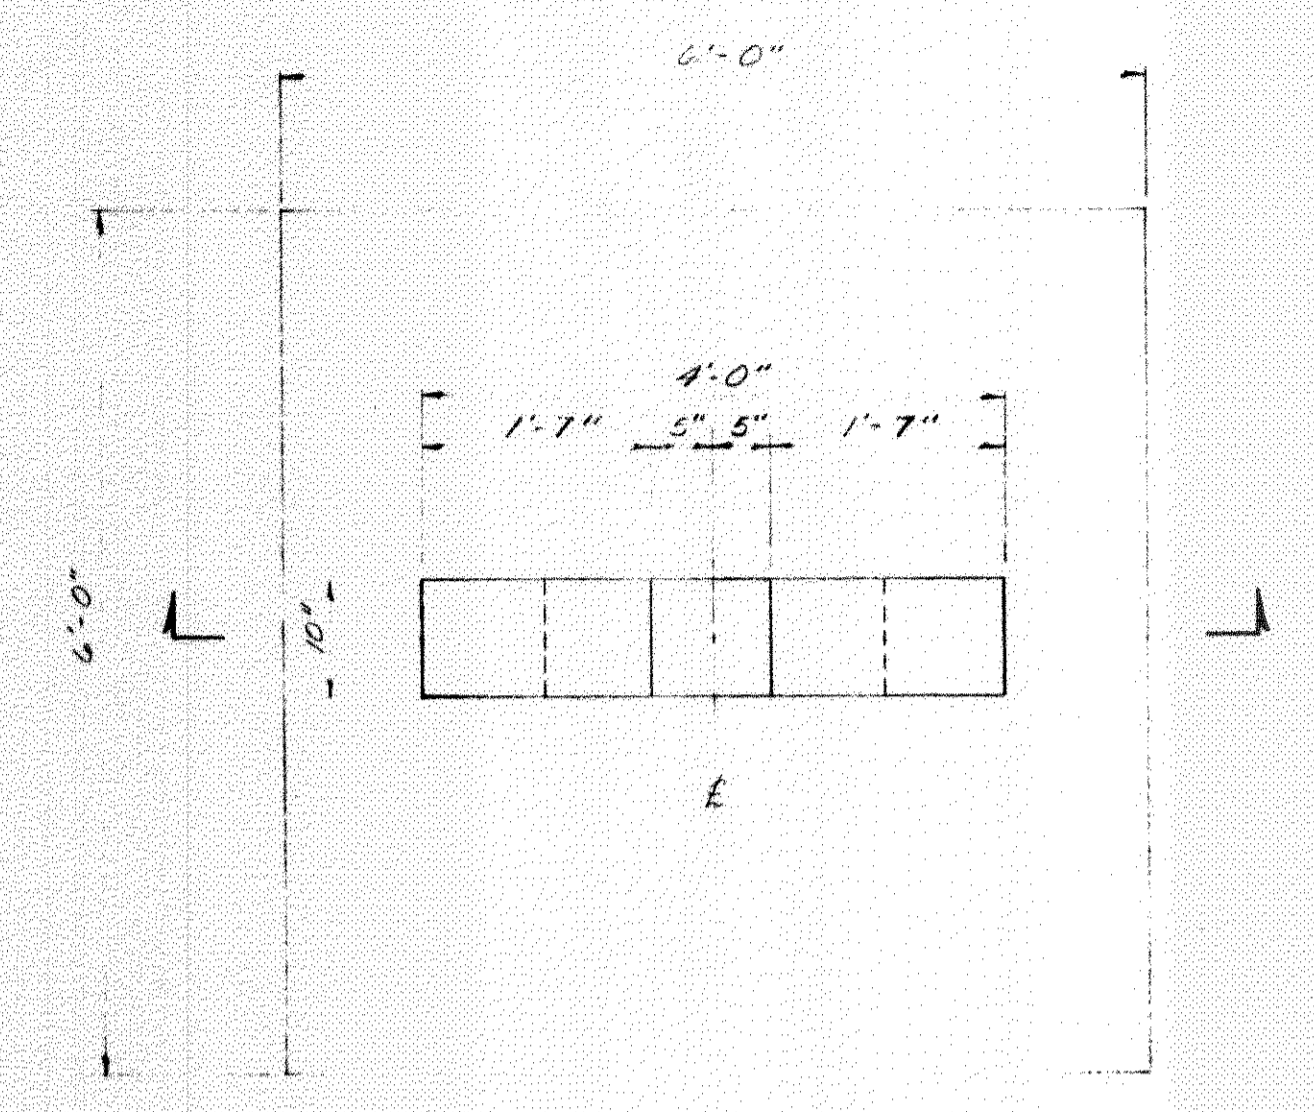

COVERED WALK PLAN—CHURCH to RECTORY

PLAN

SECTION 1-1

ELEVATION

DETAIL 'A'

SECTION

COLUMN DETAIL

our lady of lourdes catholic church and rectory
slidell, louisiana

date 12-7-61
scale 1/4" = 1'-0"
drawn [Signature]
checked [Signature]
revised [Signature]