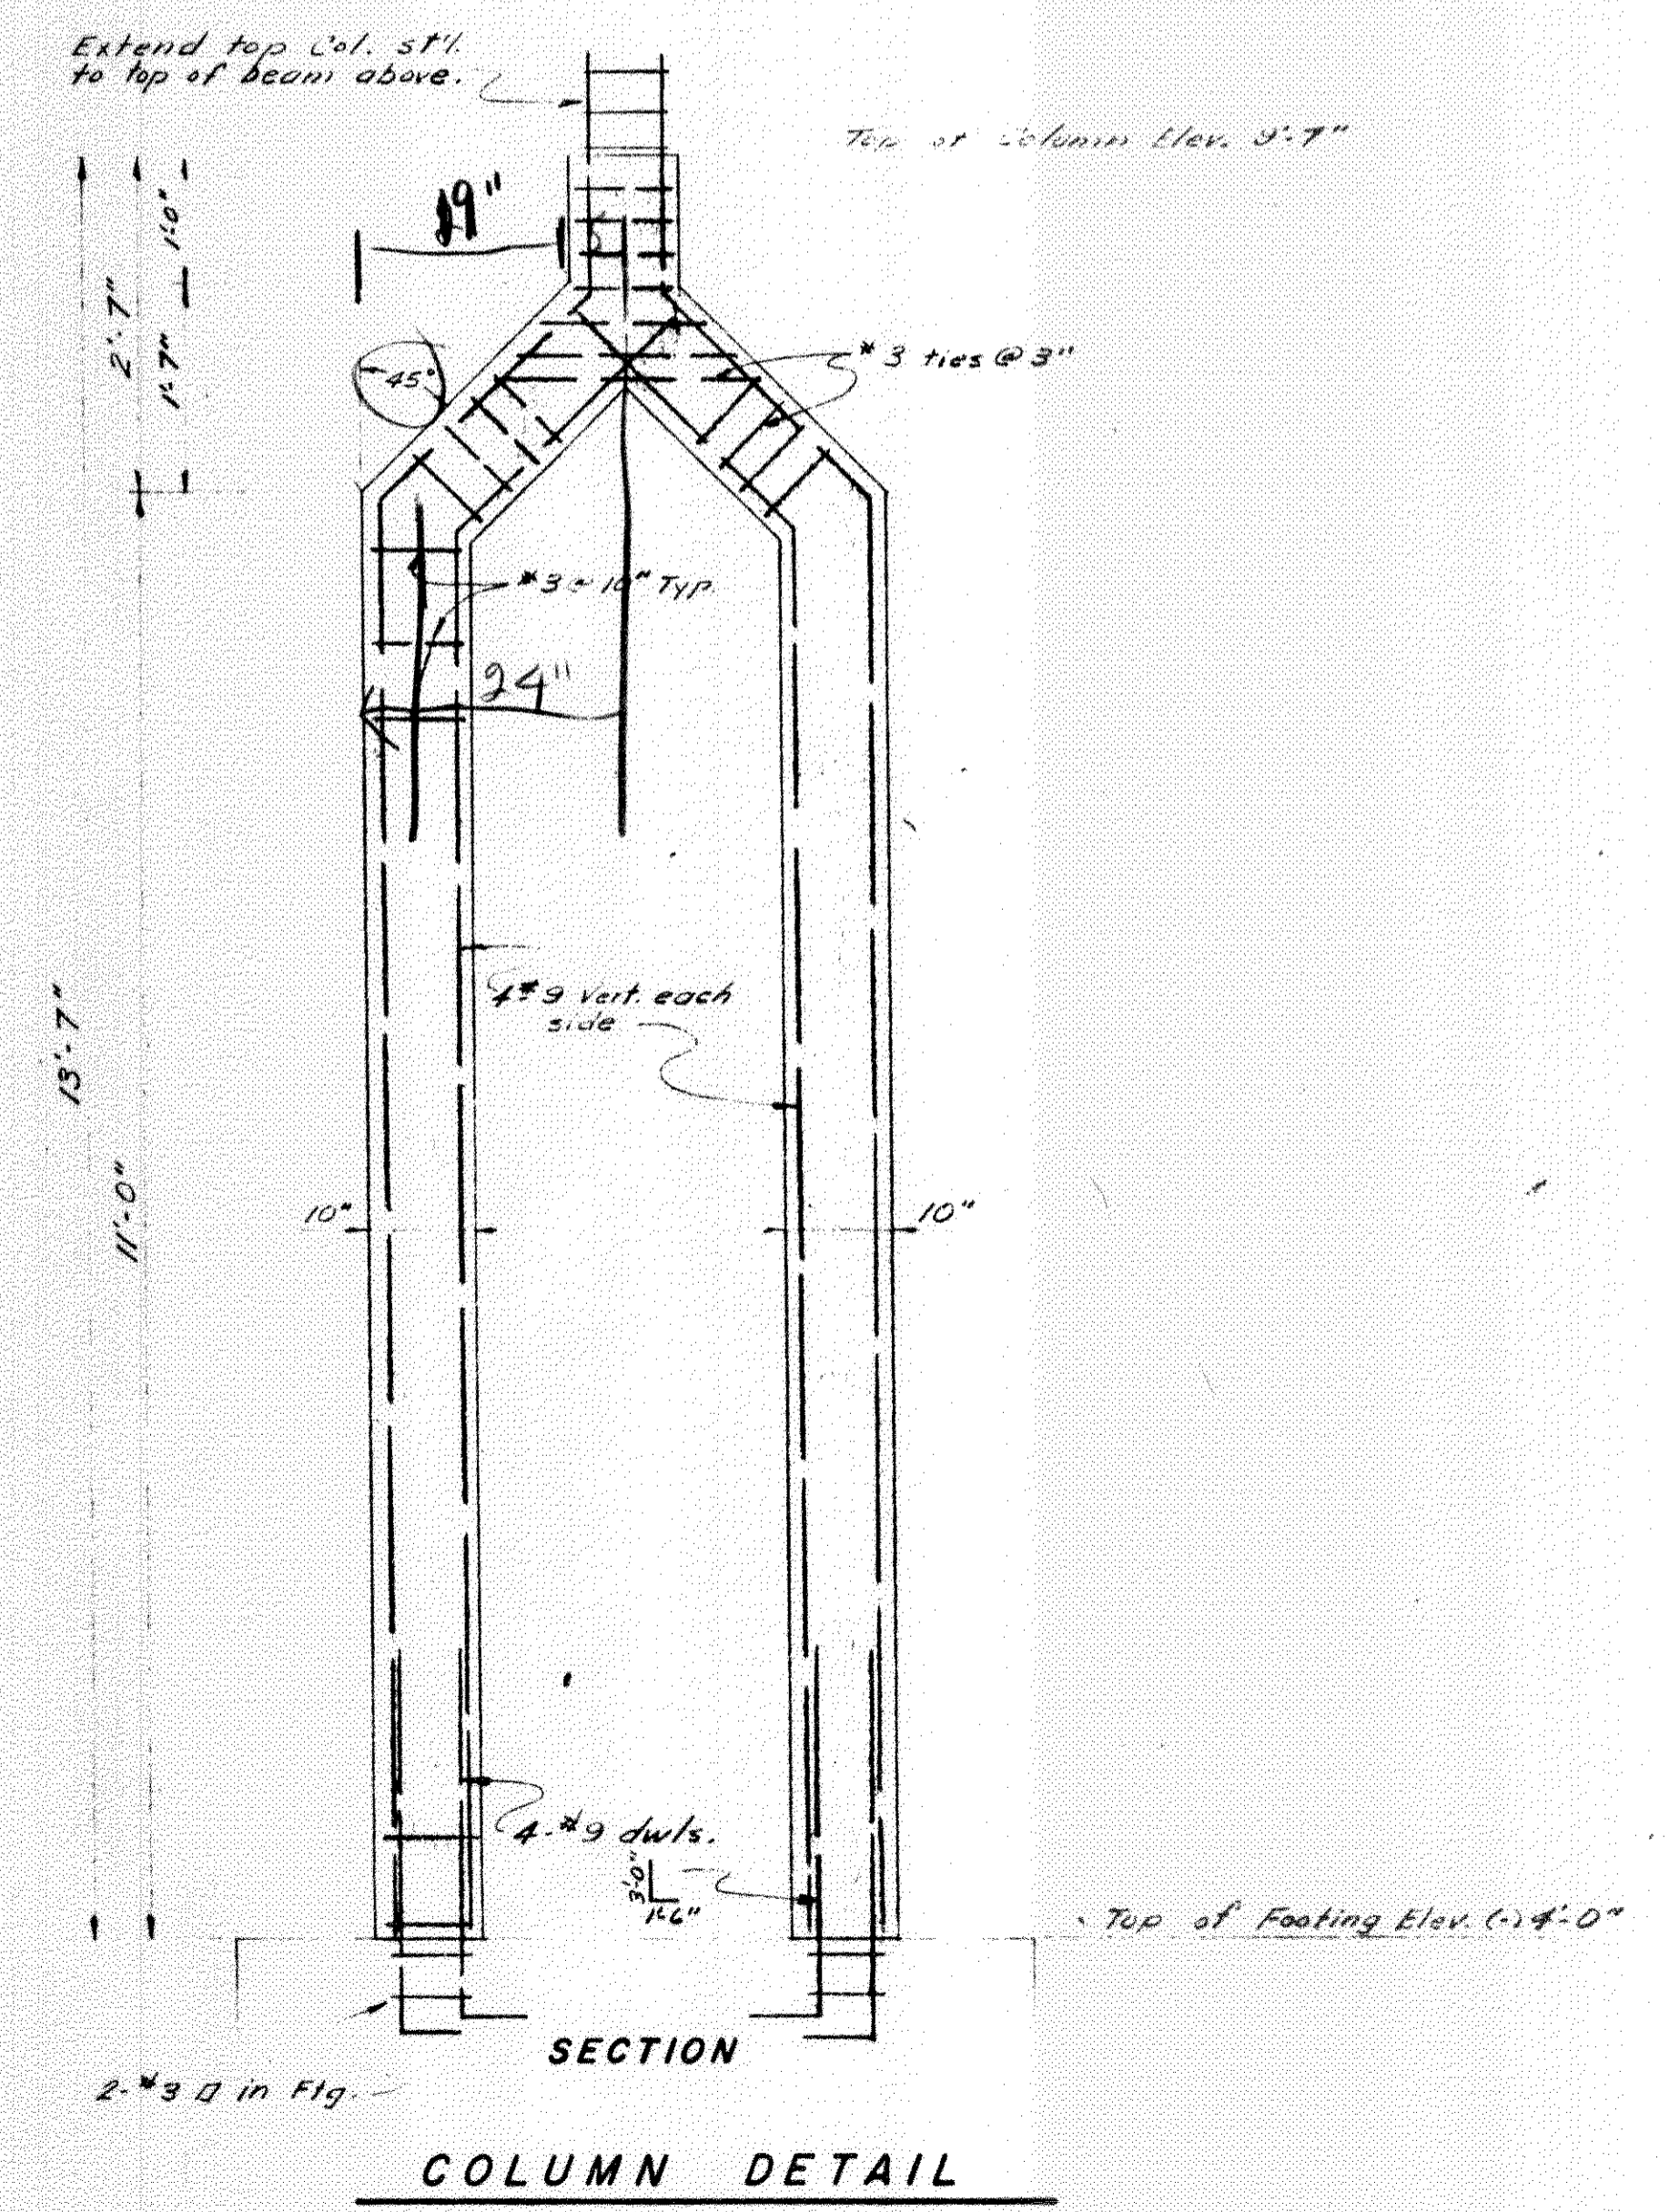

COVERED WALK PLAN—CHURCH to RECTORY

PLAN

SECTION 1-1

ELEVATION

DETAIL 'A'

SECTION

COLUMN DETAIL

our lady of lourdes catholic church and rectory
slidell, louisiana

date 12-7-61
scale 1/4" = 1'-0"
drawn [Signature]
checked [Signature]
revised [Signature]