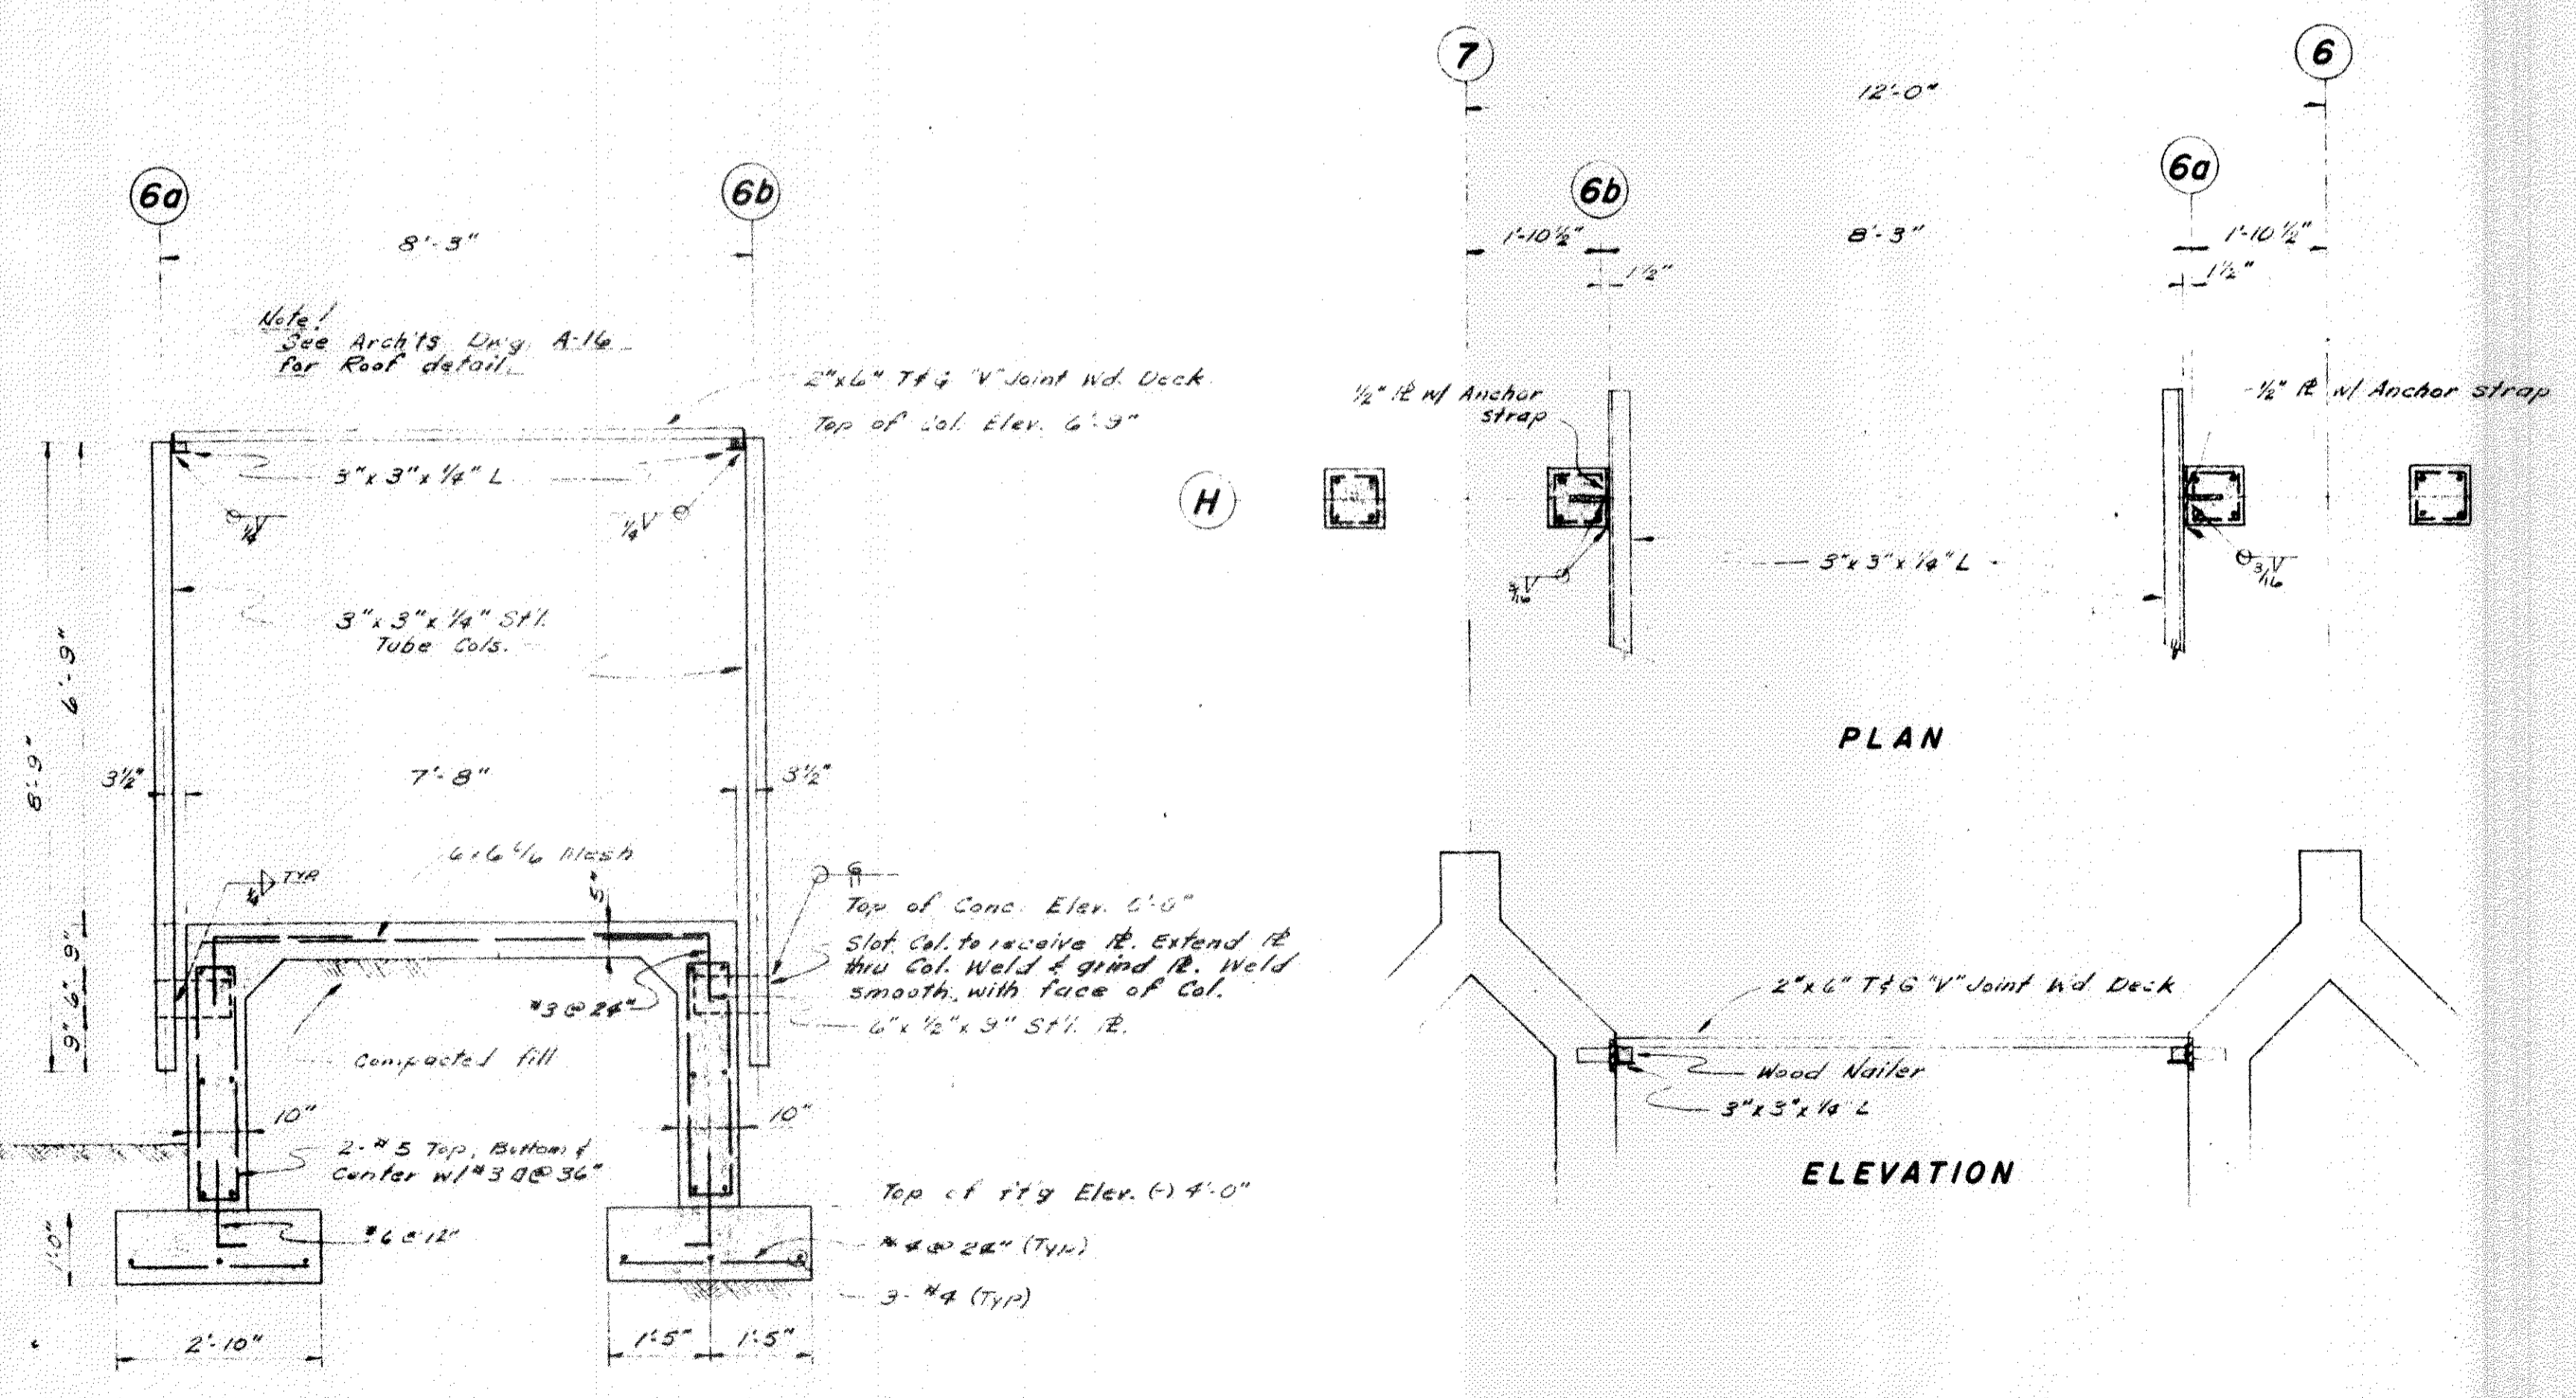

COVERED WALK PLAN—CHURCH to RECTORY

PLAN

SECTION 1-1

ELEVATION

DETAIL 'A'

SECTION

COLUMN DETAIL

our lady of lourdes catholic church and rectory
slidell, louisiana

date 12-7-61
scale 1/4" = 1'-0"
drawn [Signature]
checked [Signature]
revised [Signature]