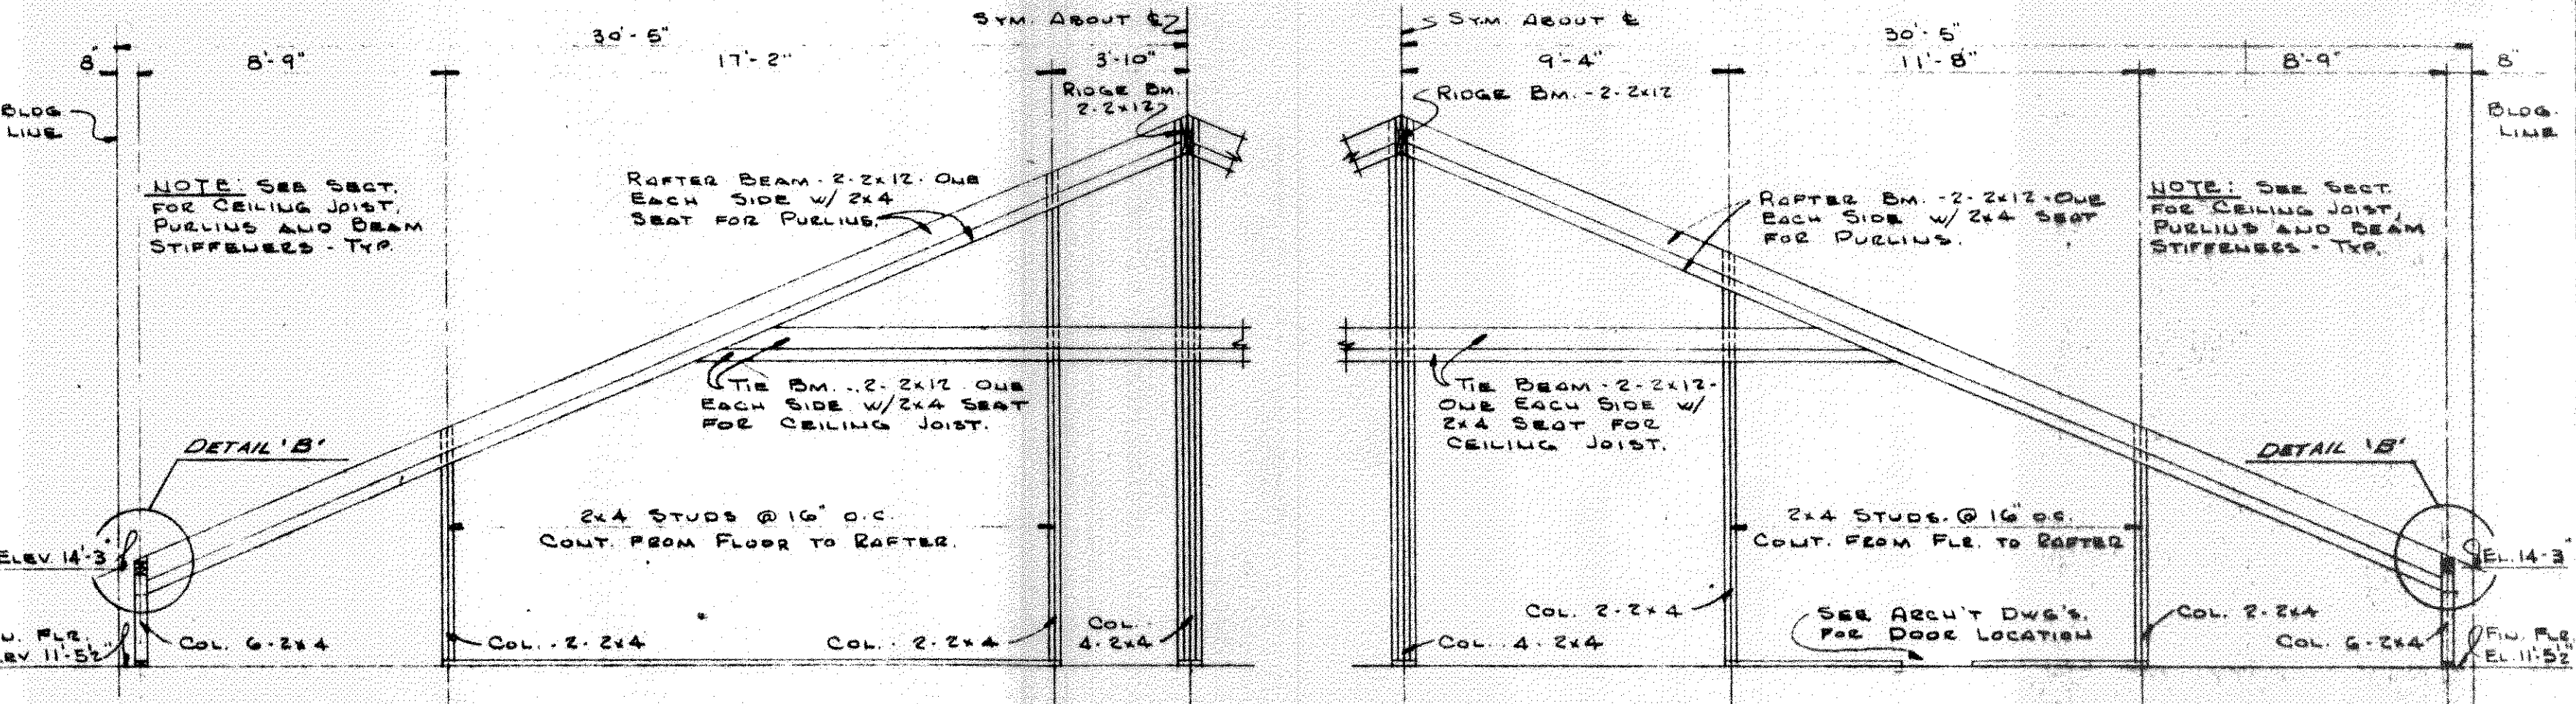

1978
11-52
8-22

our lady of lourdes catholic church and rectory
slidell, louisiana
architects and engineers

date 12-7-71
scale 1/4" = 1'-0"
sheet 1 of 1

12-7-71