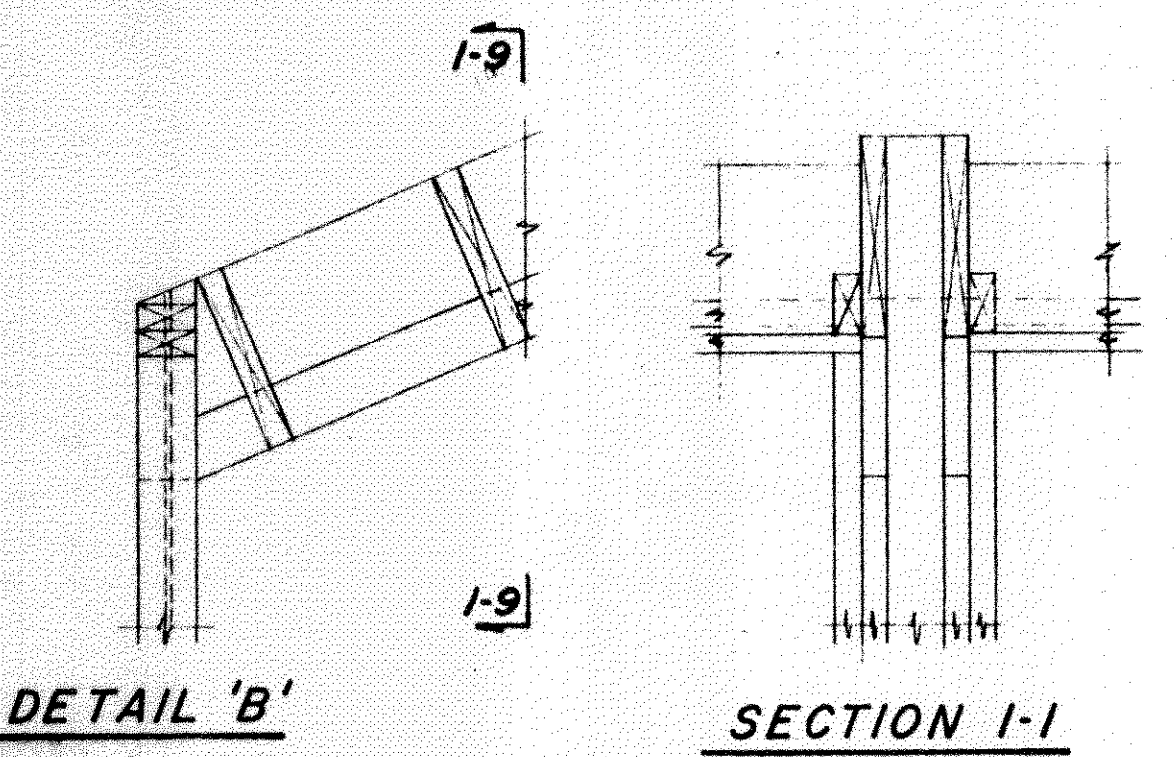

1978
11-52
8-22

our lady of lourdes catholic church and rectory
slidell, louisiana
architects and engineers

date 12-7-71
scale 1/4" = 1'-0"
sheet 1 of 1

12-7-71