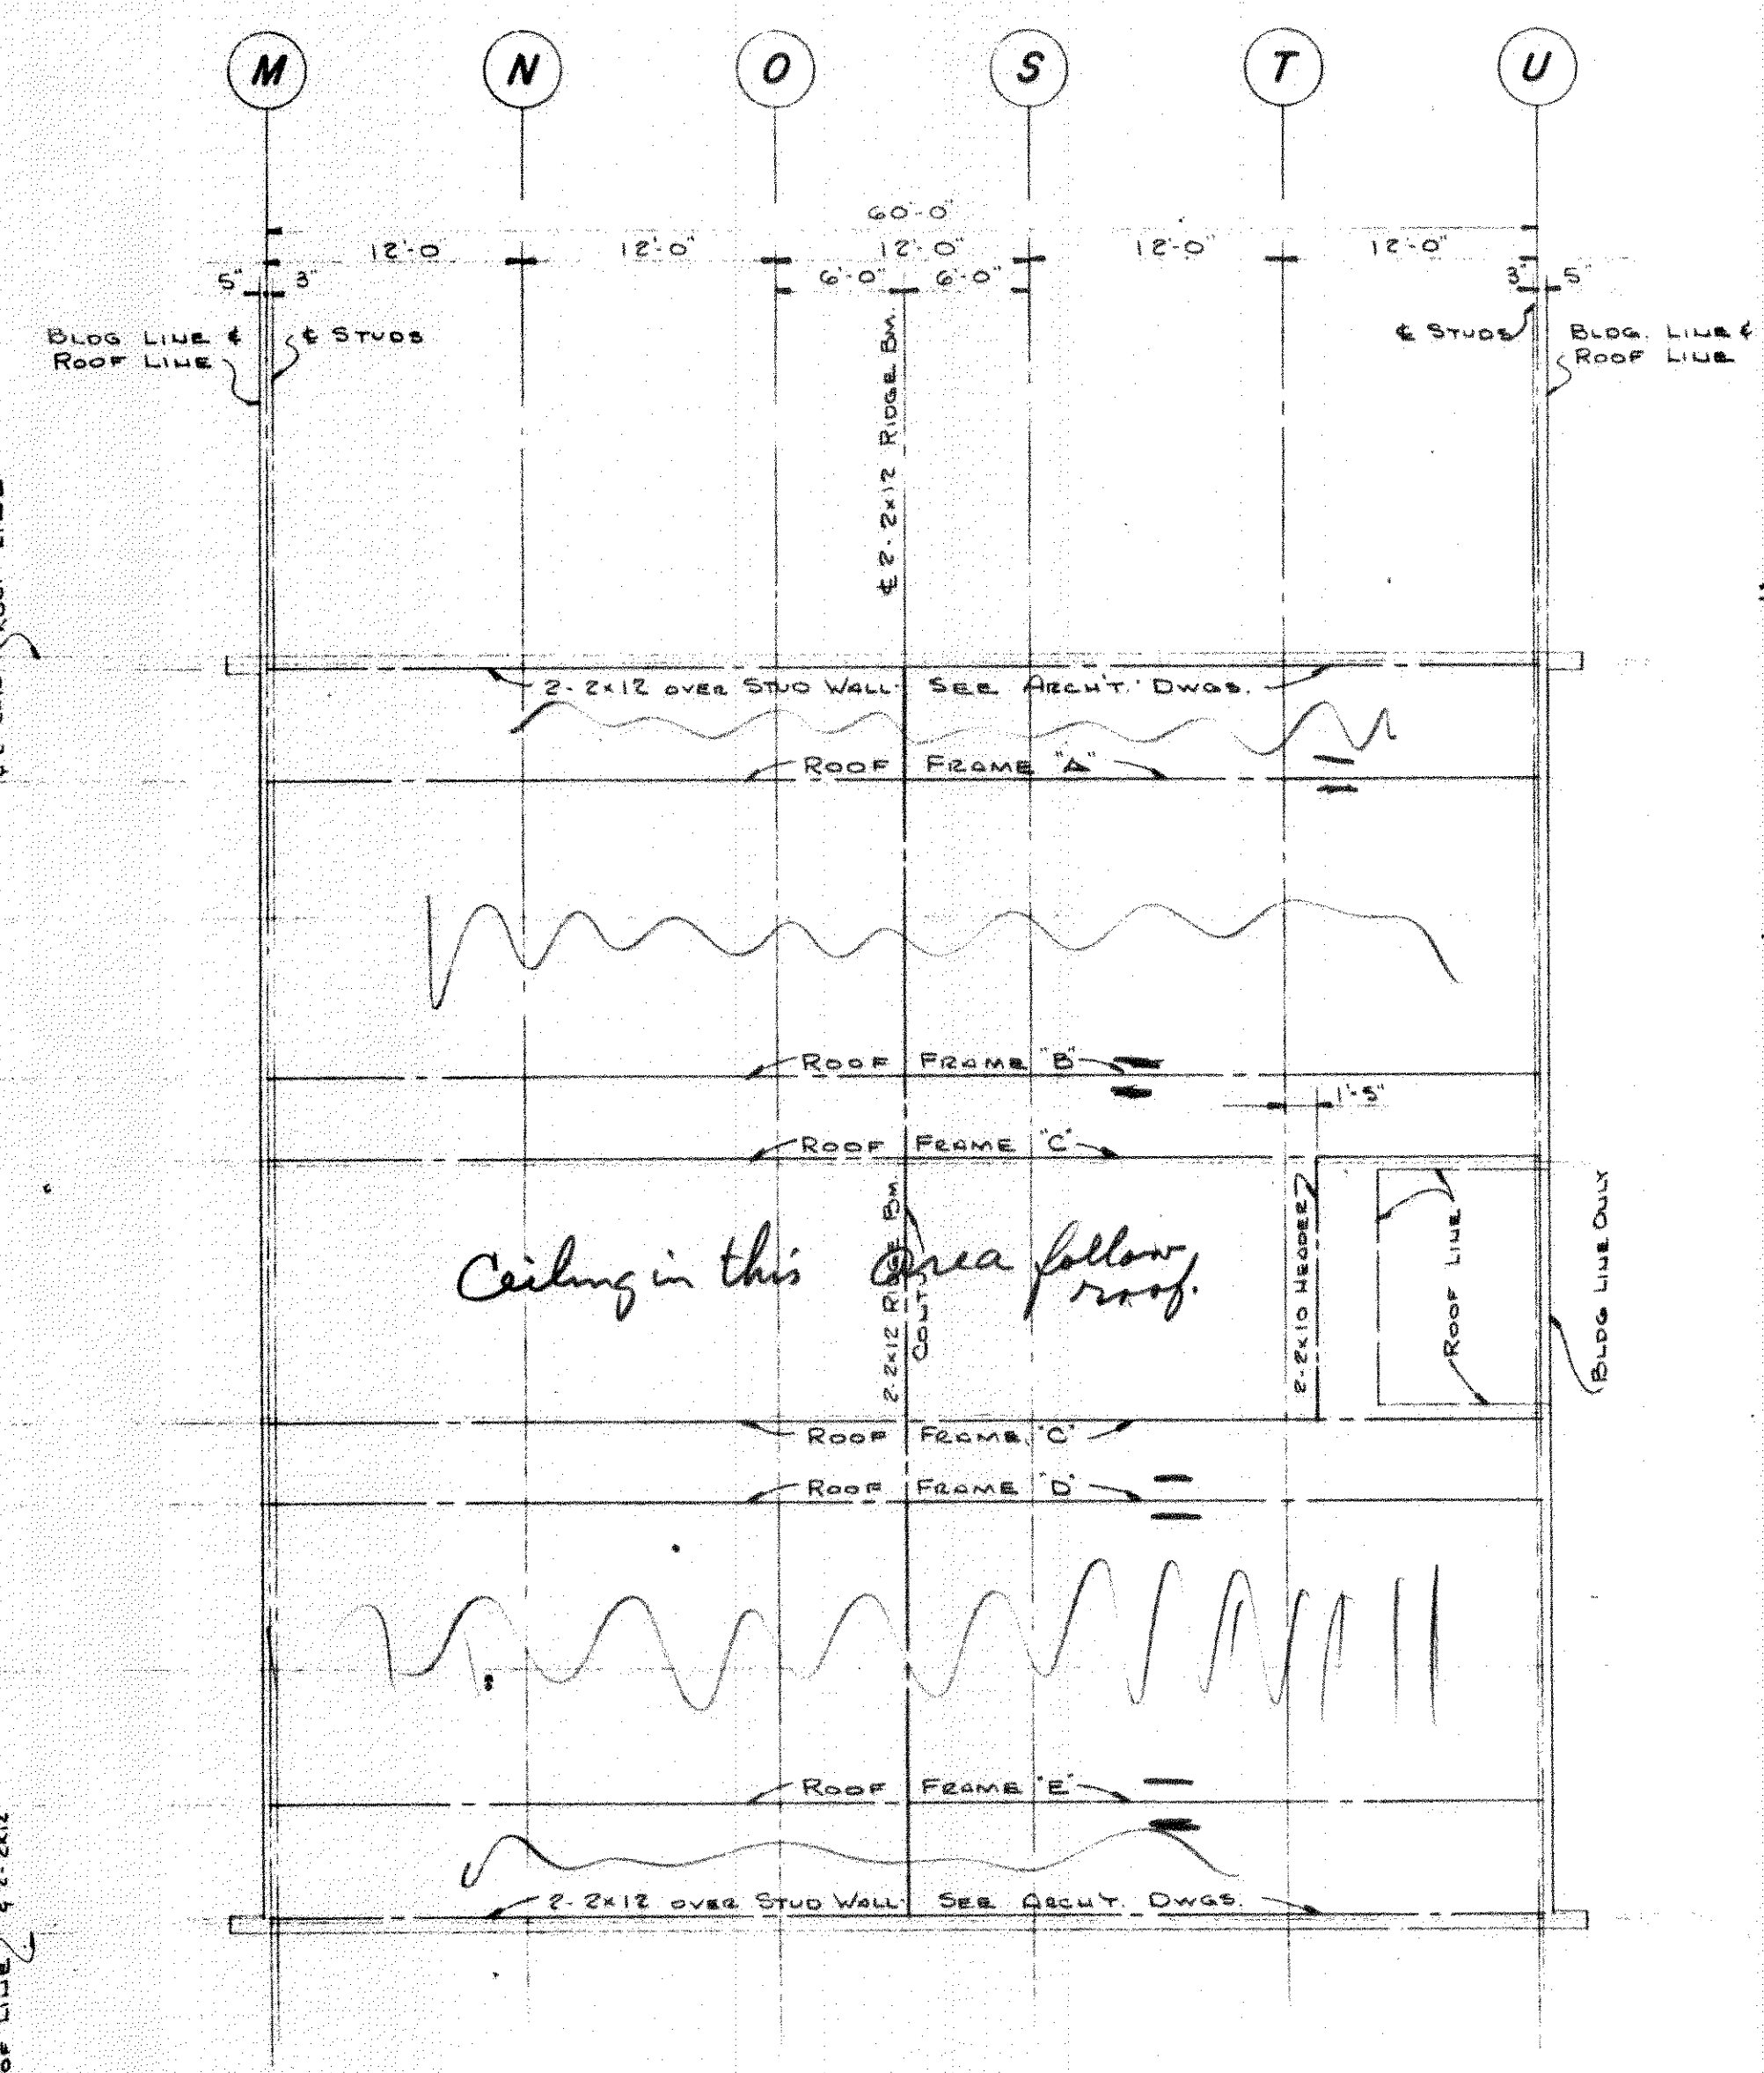

1978
11-52
8-22

our lady of lourdes catholic church and rectory
slidell, louisiana
architects and engineers

date 12-7-71
scale 1/4" = 1'-0"
sheet 1 of 1

12-7-71