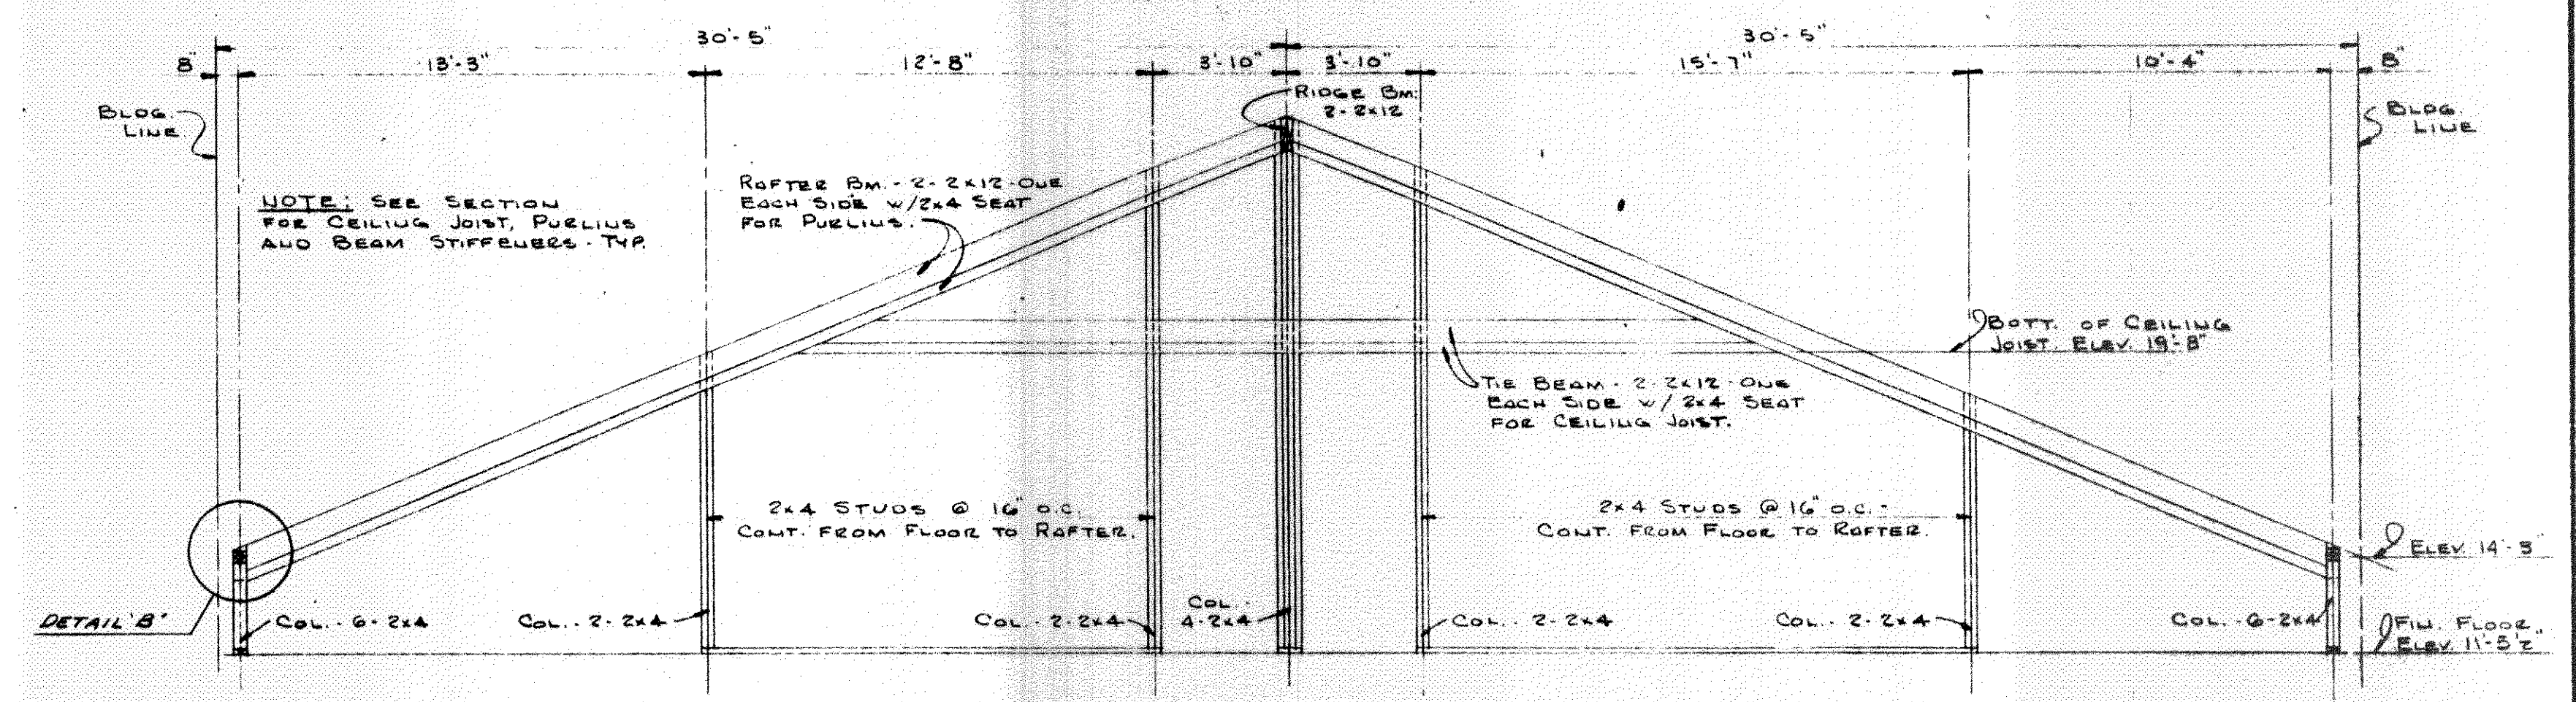

1978
11-52
8-22

our lady of lourdes catholic church and rectory
slidell, louisiana
architects and engineers

date 12-7-71
scale 1/4" = 1'-0"
sheet 1 of 1

12-7-71