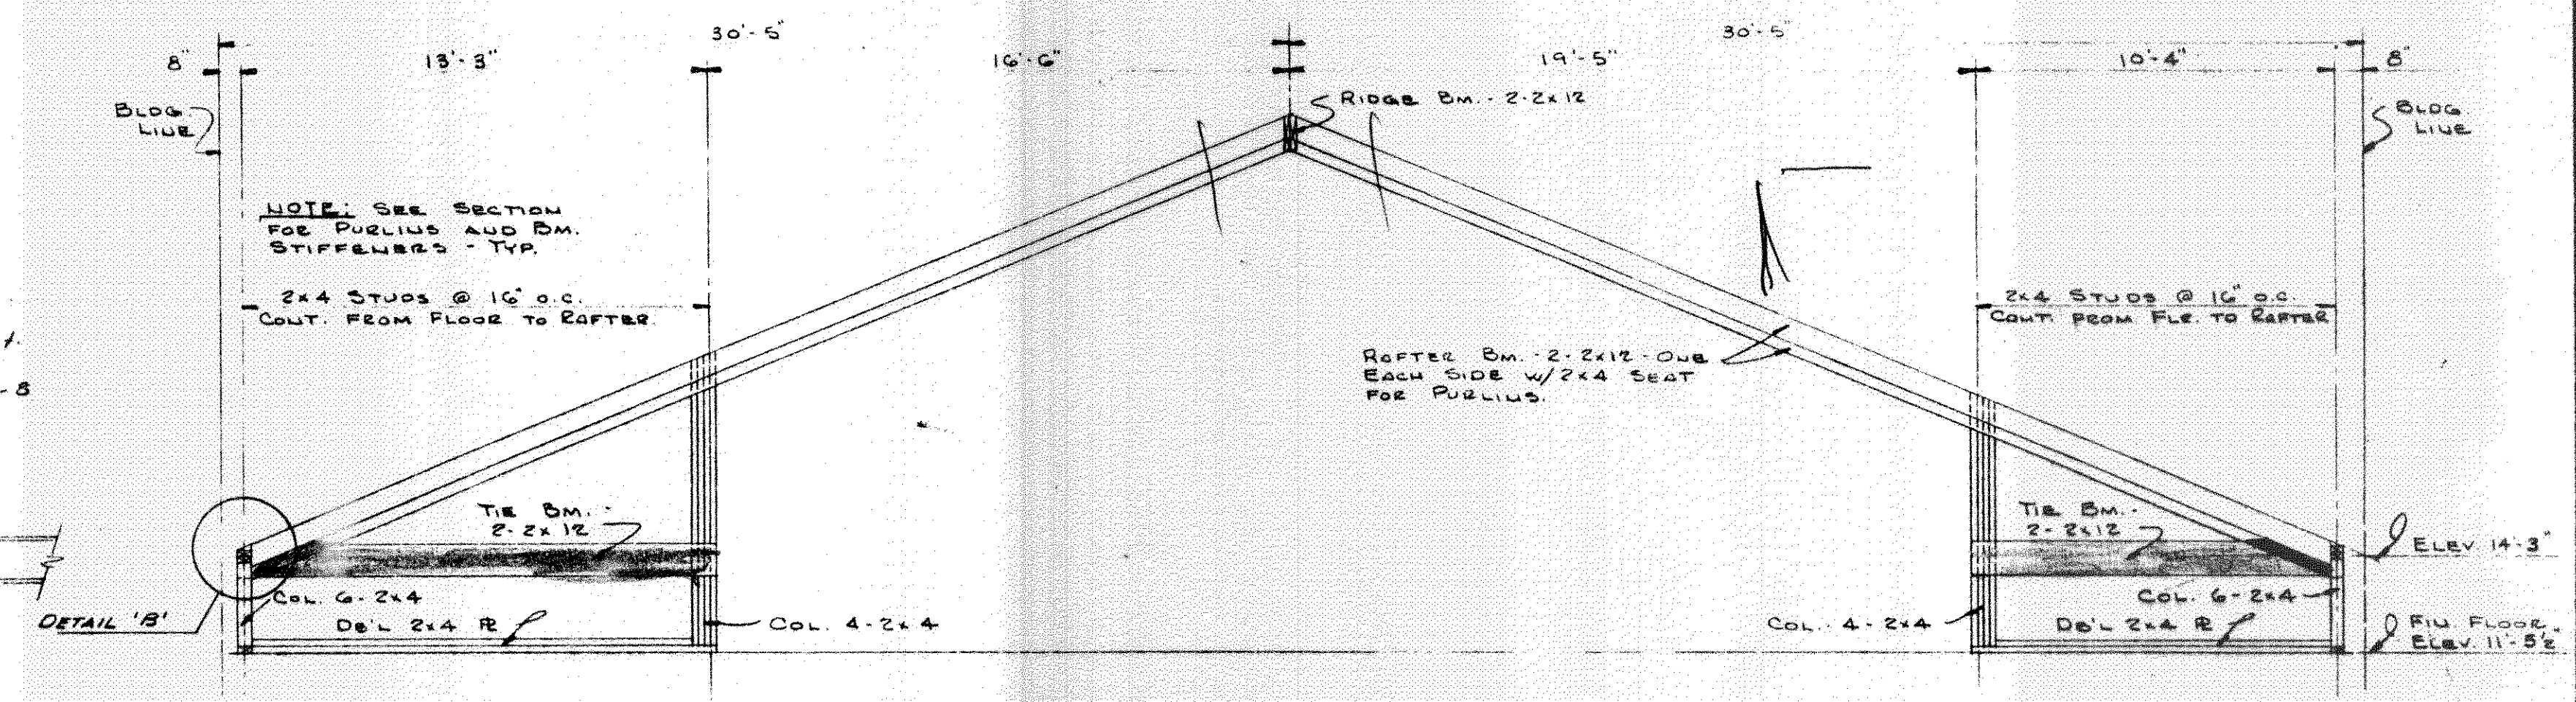

1978
11-52
8-22

our lady of lourdes catholic church and rectory
slidell, louisiana
architects and engineers

date 12-7-71
scale 1/4" = 1'-0"
sheet 1 of 1

12-7-71