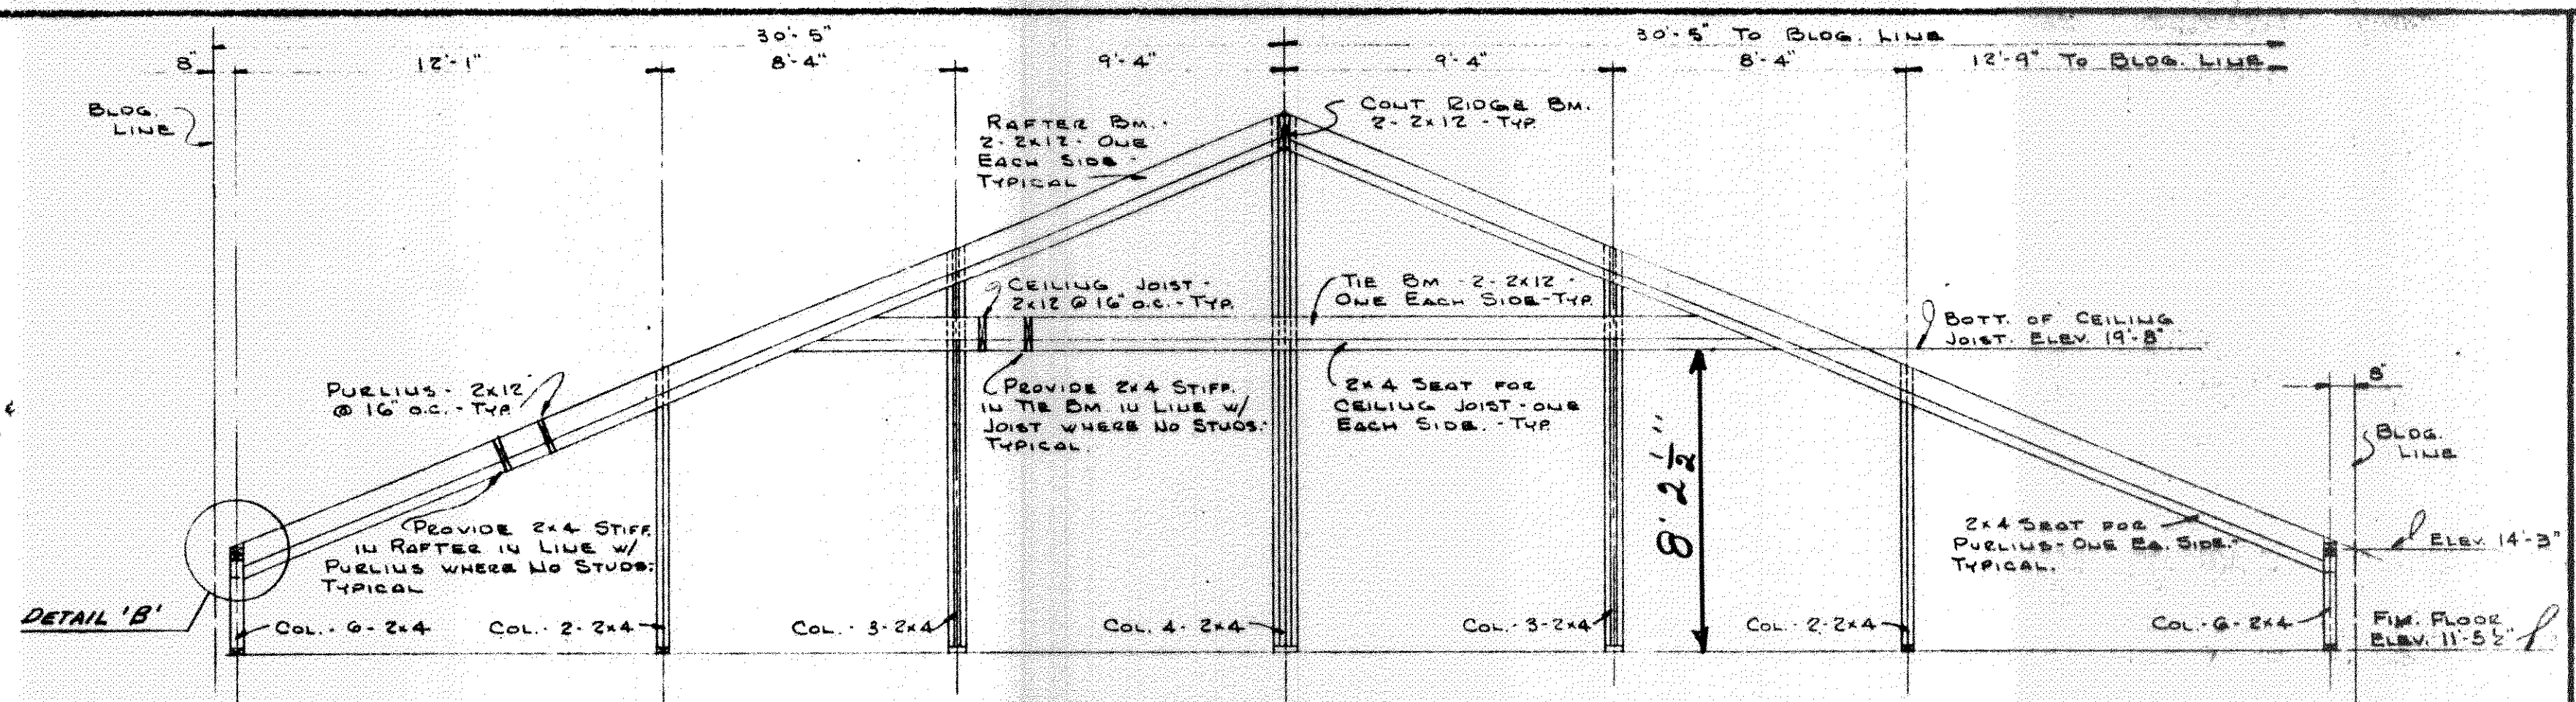

1978
11-52
8-22

our lady of lourdes catholic church and rectory
slidell, louisiana
architects and engineers

date 12-7-71
scale 1/4" = 1'-0"
sheet 1 of 1

12-7-71