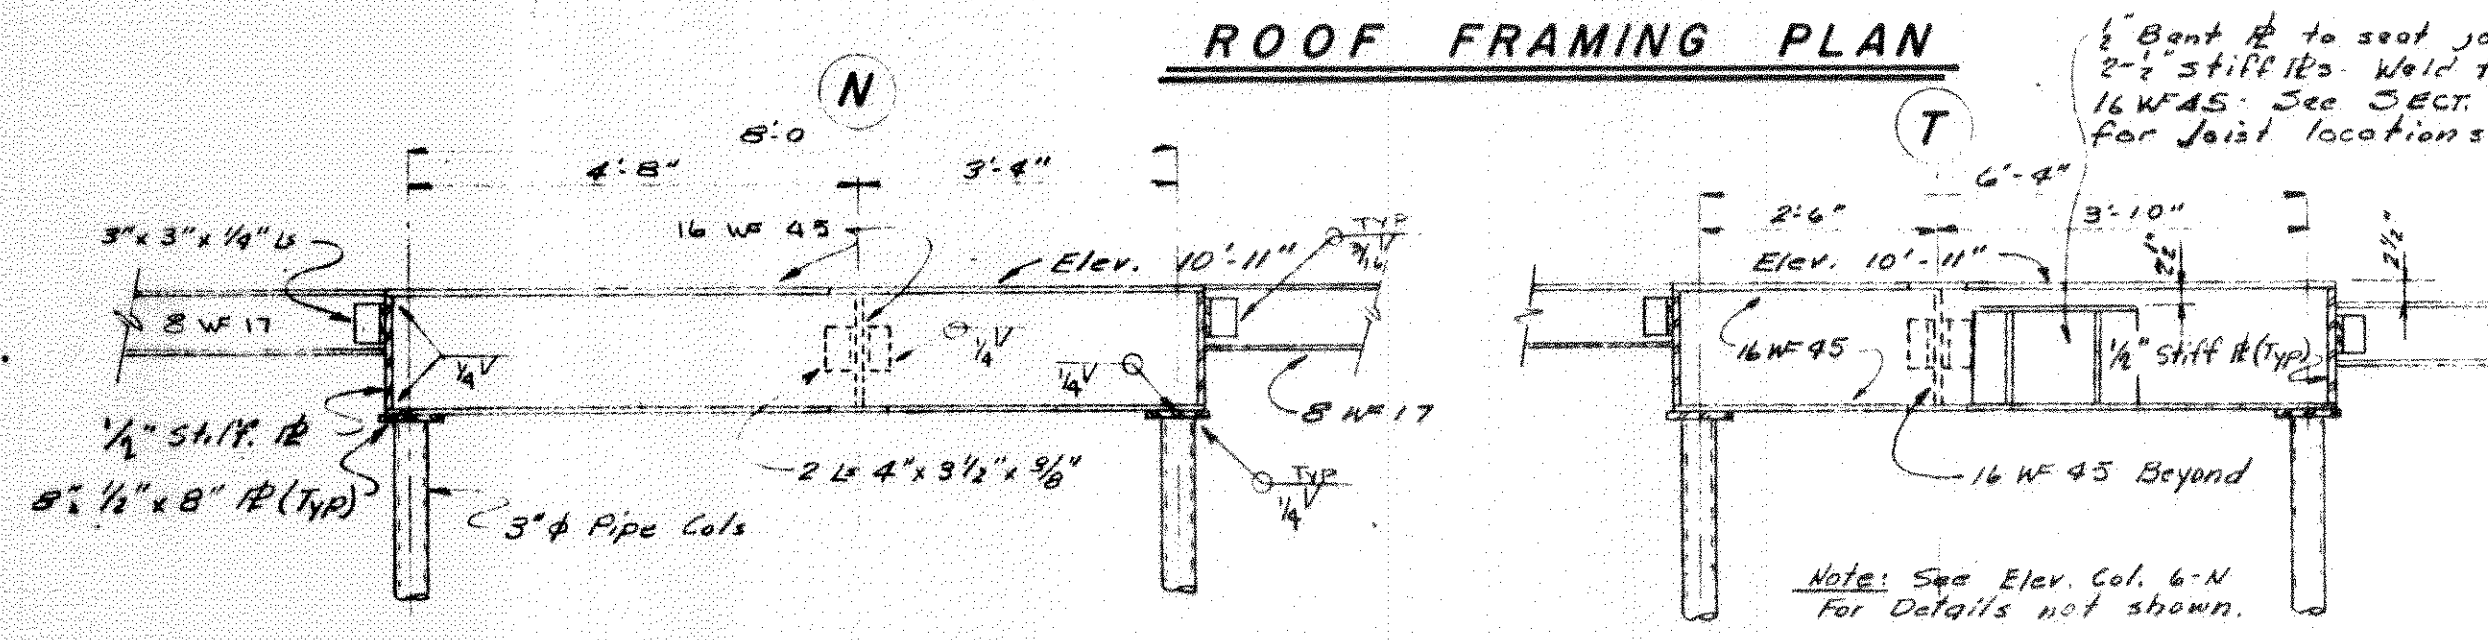

1978
11-52
8-22

our lady of lourdes catholic church and rectory
slidell, louisiana
architects and engineers

date 12-7-71
scale 1/4" = 1'-0"
sheet 1 of 1

12-7-71