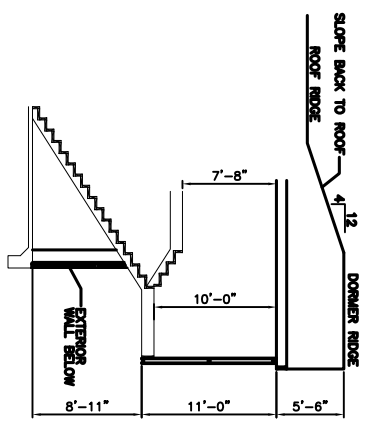

DORMER/BALCONY ELEVATION/SECTION
 SCALE: 1/8"=1'-0"

BALCONY-SOUND BOOTH PLAN
 SCALE: 1/8"=1'-0"