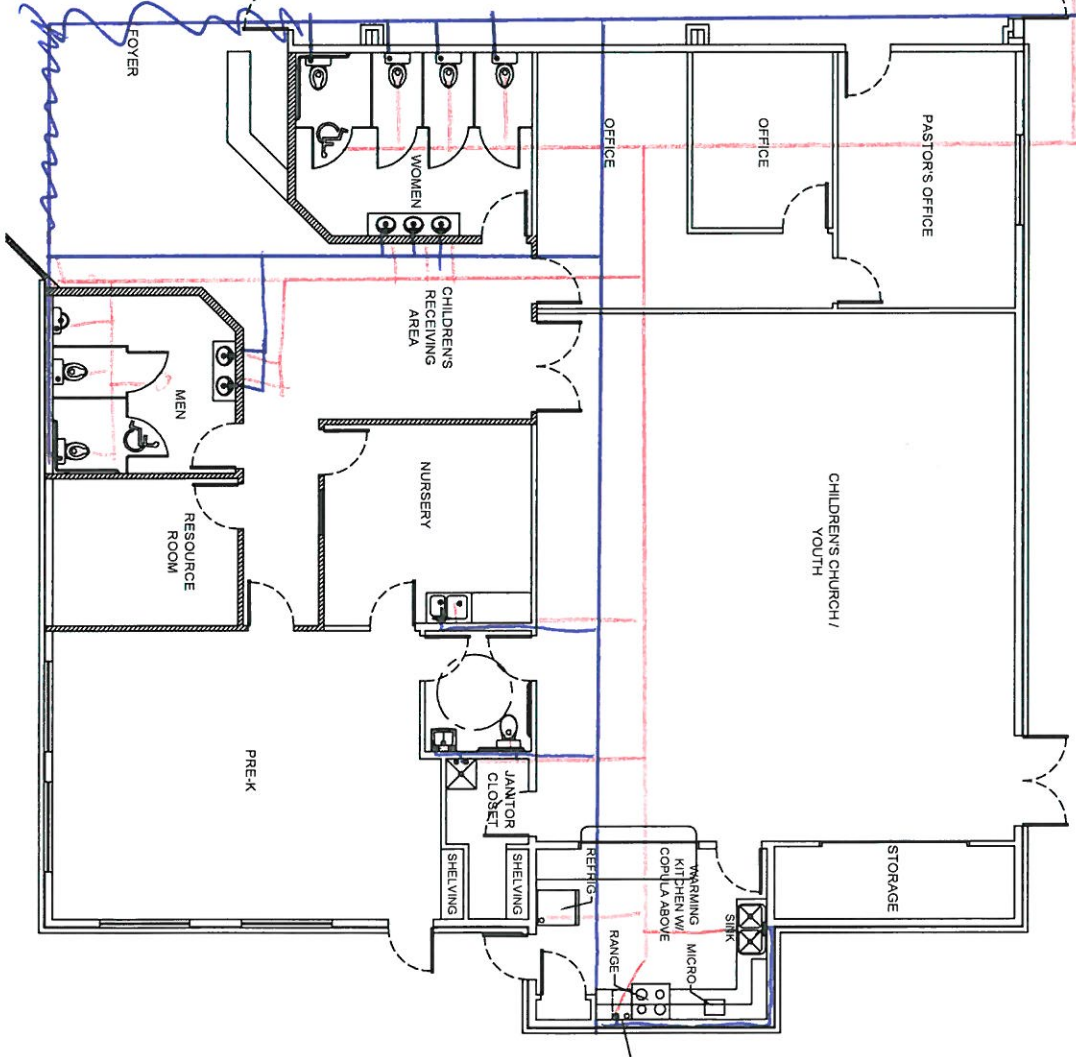

12

FRONT ELEVATION

1

1

1

To NEW  
1000 sq. ft. DAILY  
CHILDREN'S  
TO NEW  
1000 sq. ft. DAILY  
CHILDREN'S

To NEW  
1/2 WELL  
FIELD LOCATE

SCALE: 3/16" = 1'-0"

1 X 1