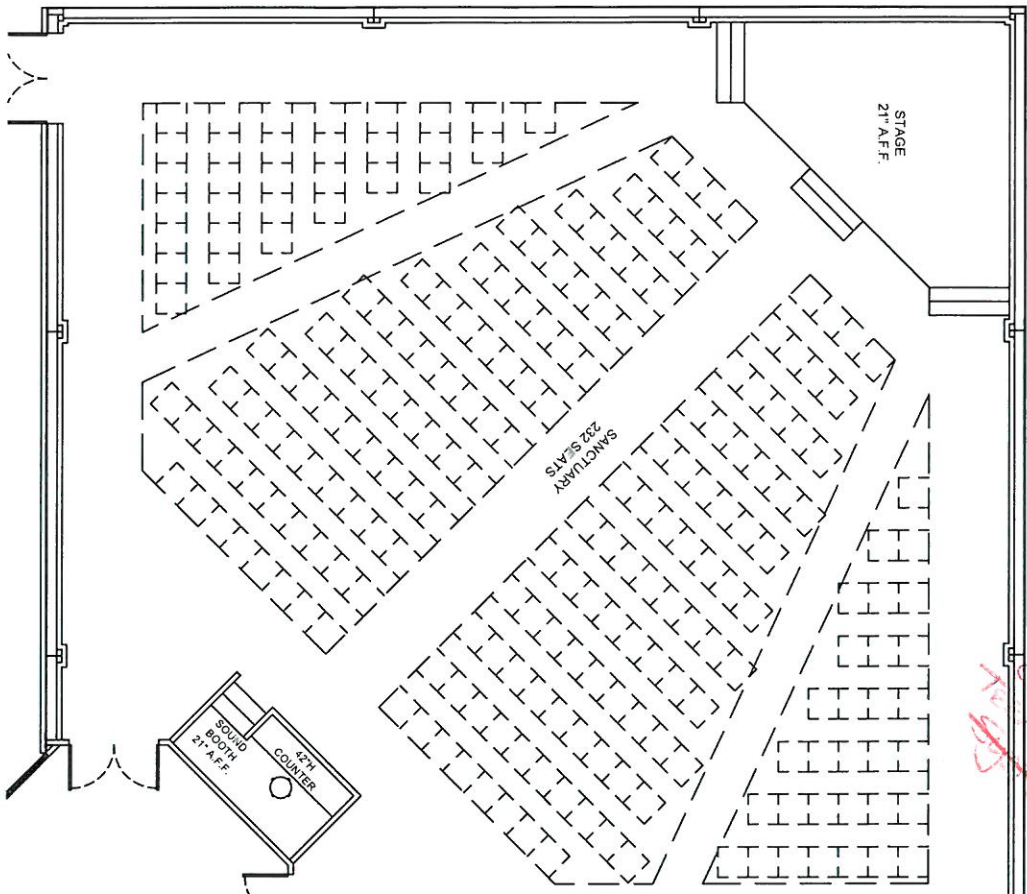

12

FRONT ELEVATION

1

1

1

To NEW  
1000 sq. ft. DAILY  
CHILDREN'S  
TO NEW  
1000 sq. ft. DAILY  
CHILDREN'S

To NEW  
1/2 WELL  
FIELD LOCATE

SCALE: 3/16" = 1'-0"

1 X 1