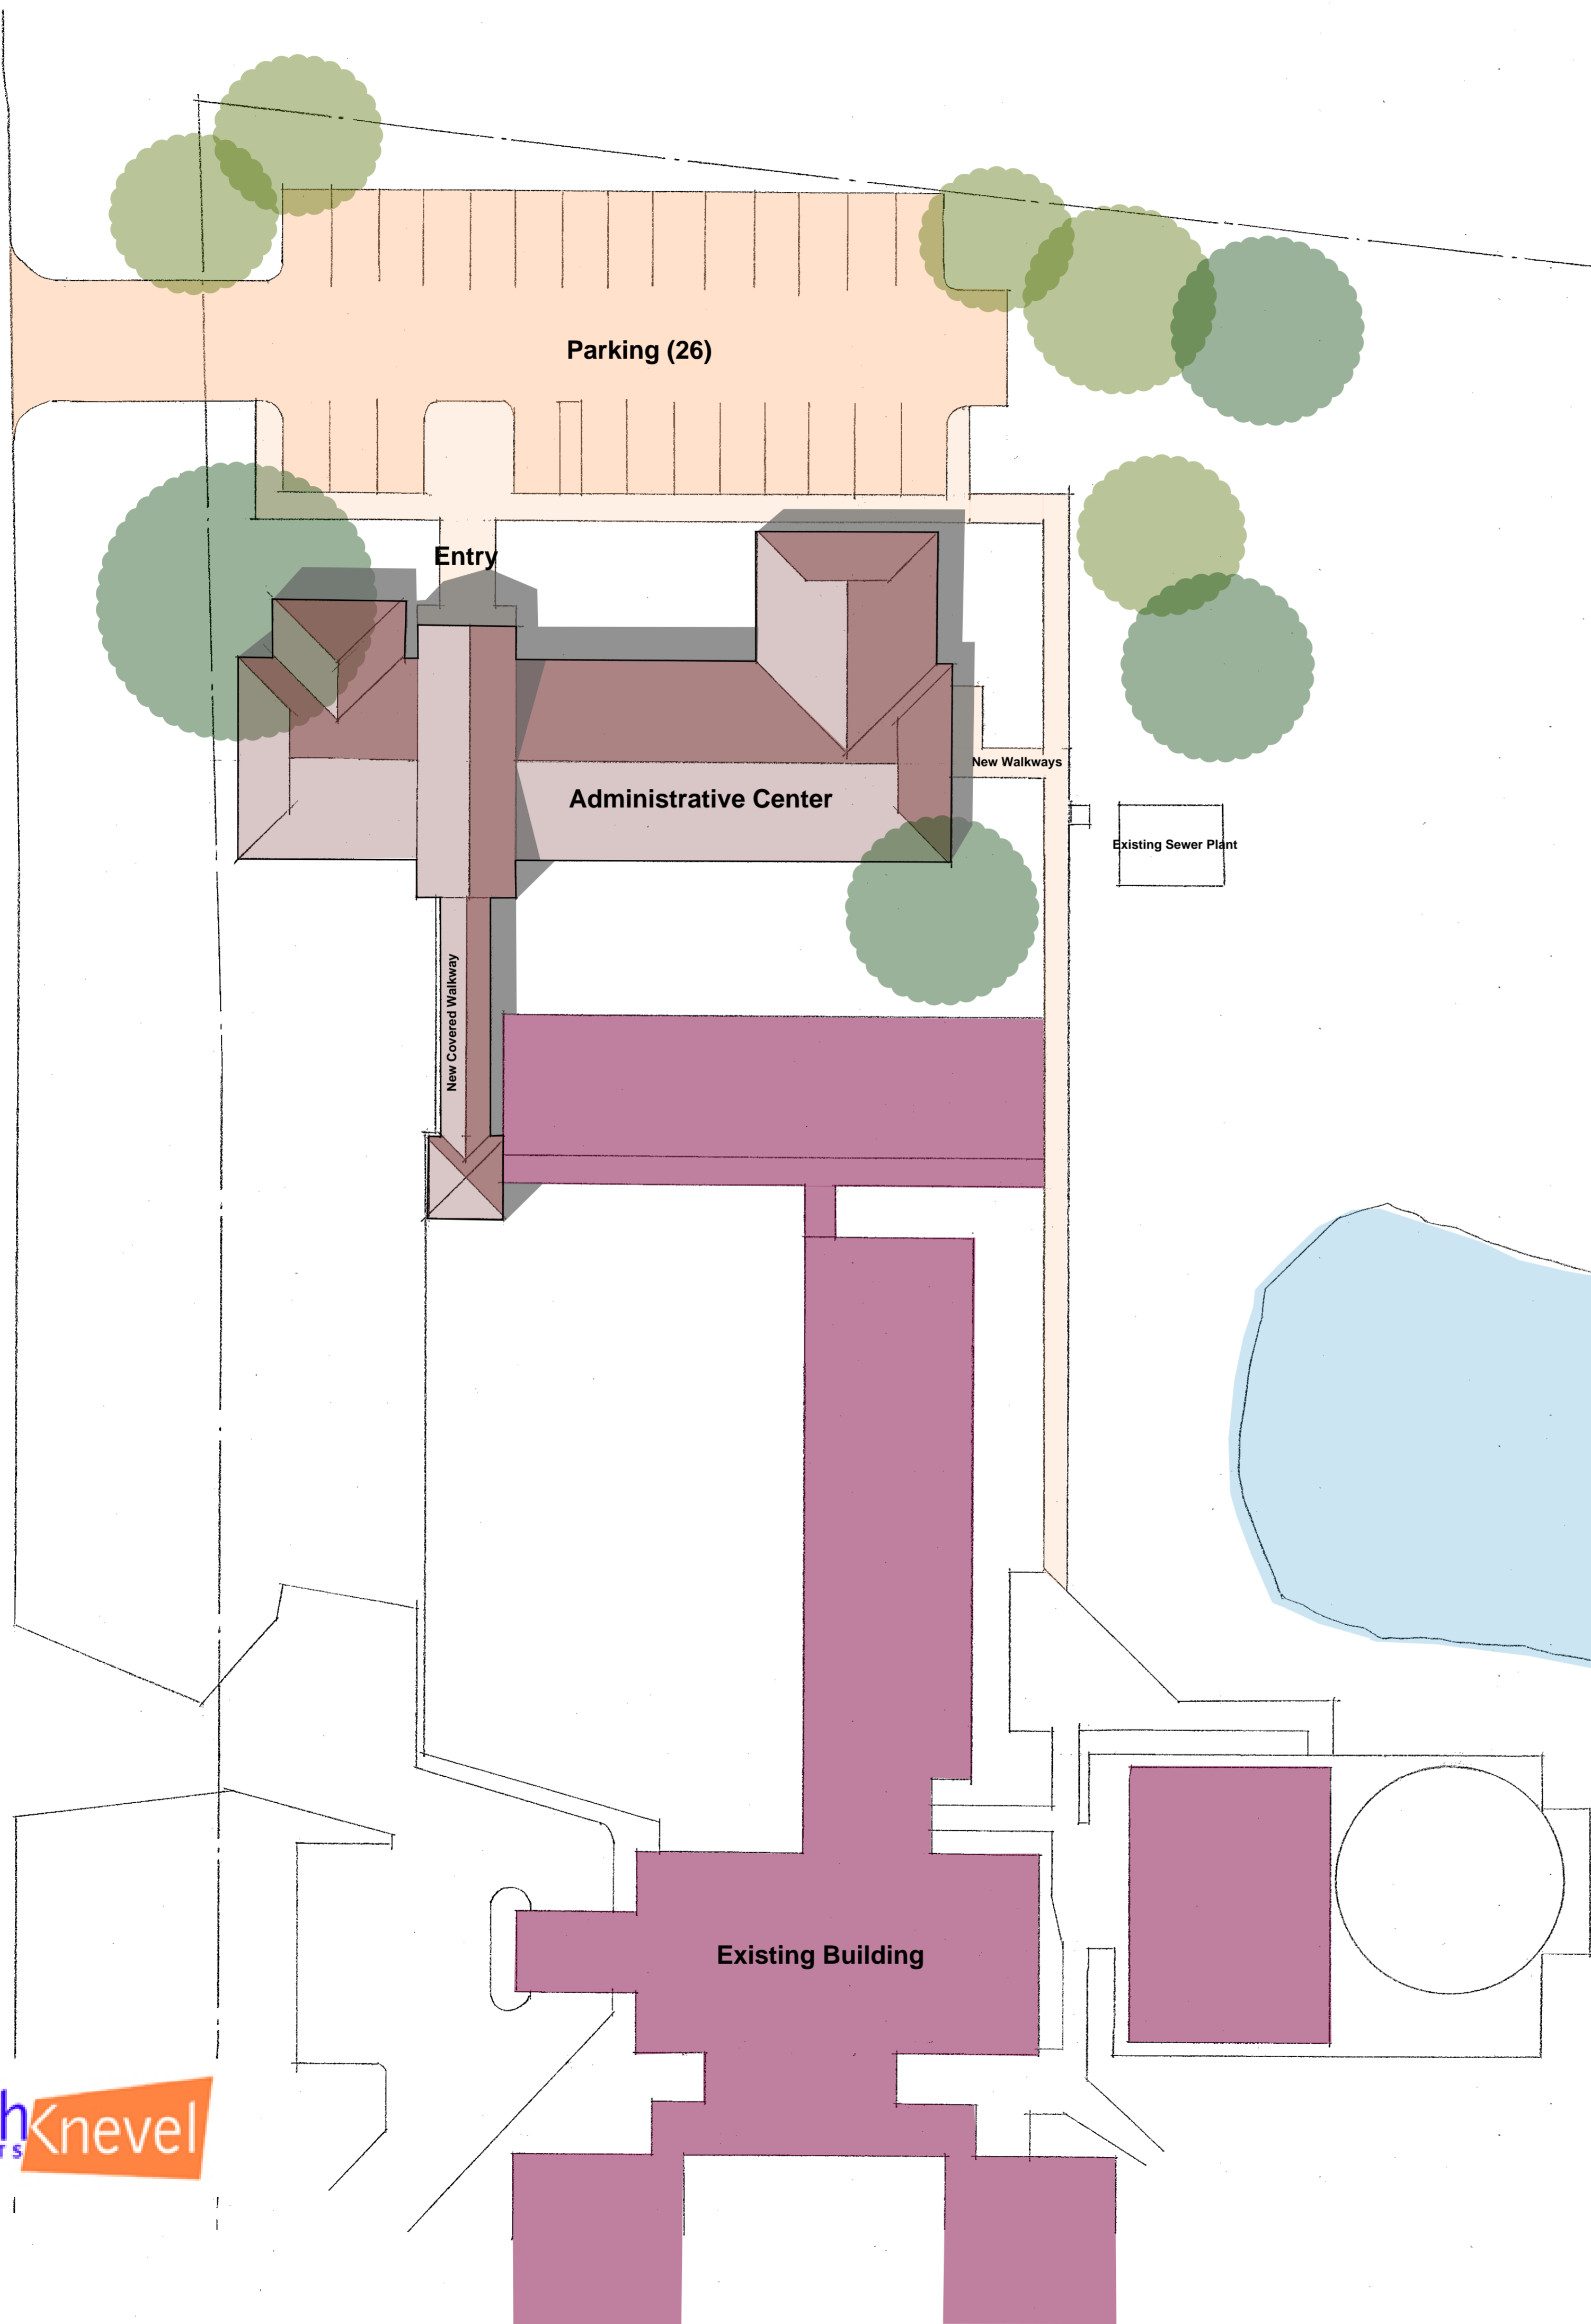

Stafford Road

The Marianites of Holy Cross **Administrative Center**

Covington, LA

Site Plan

Revised

September 2024
1" = 20'-0"