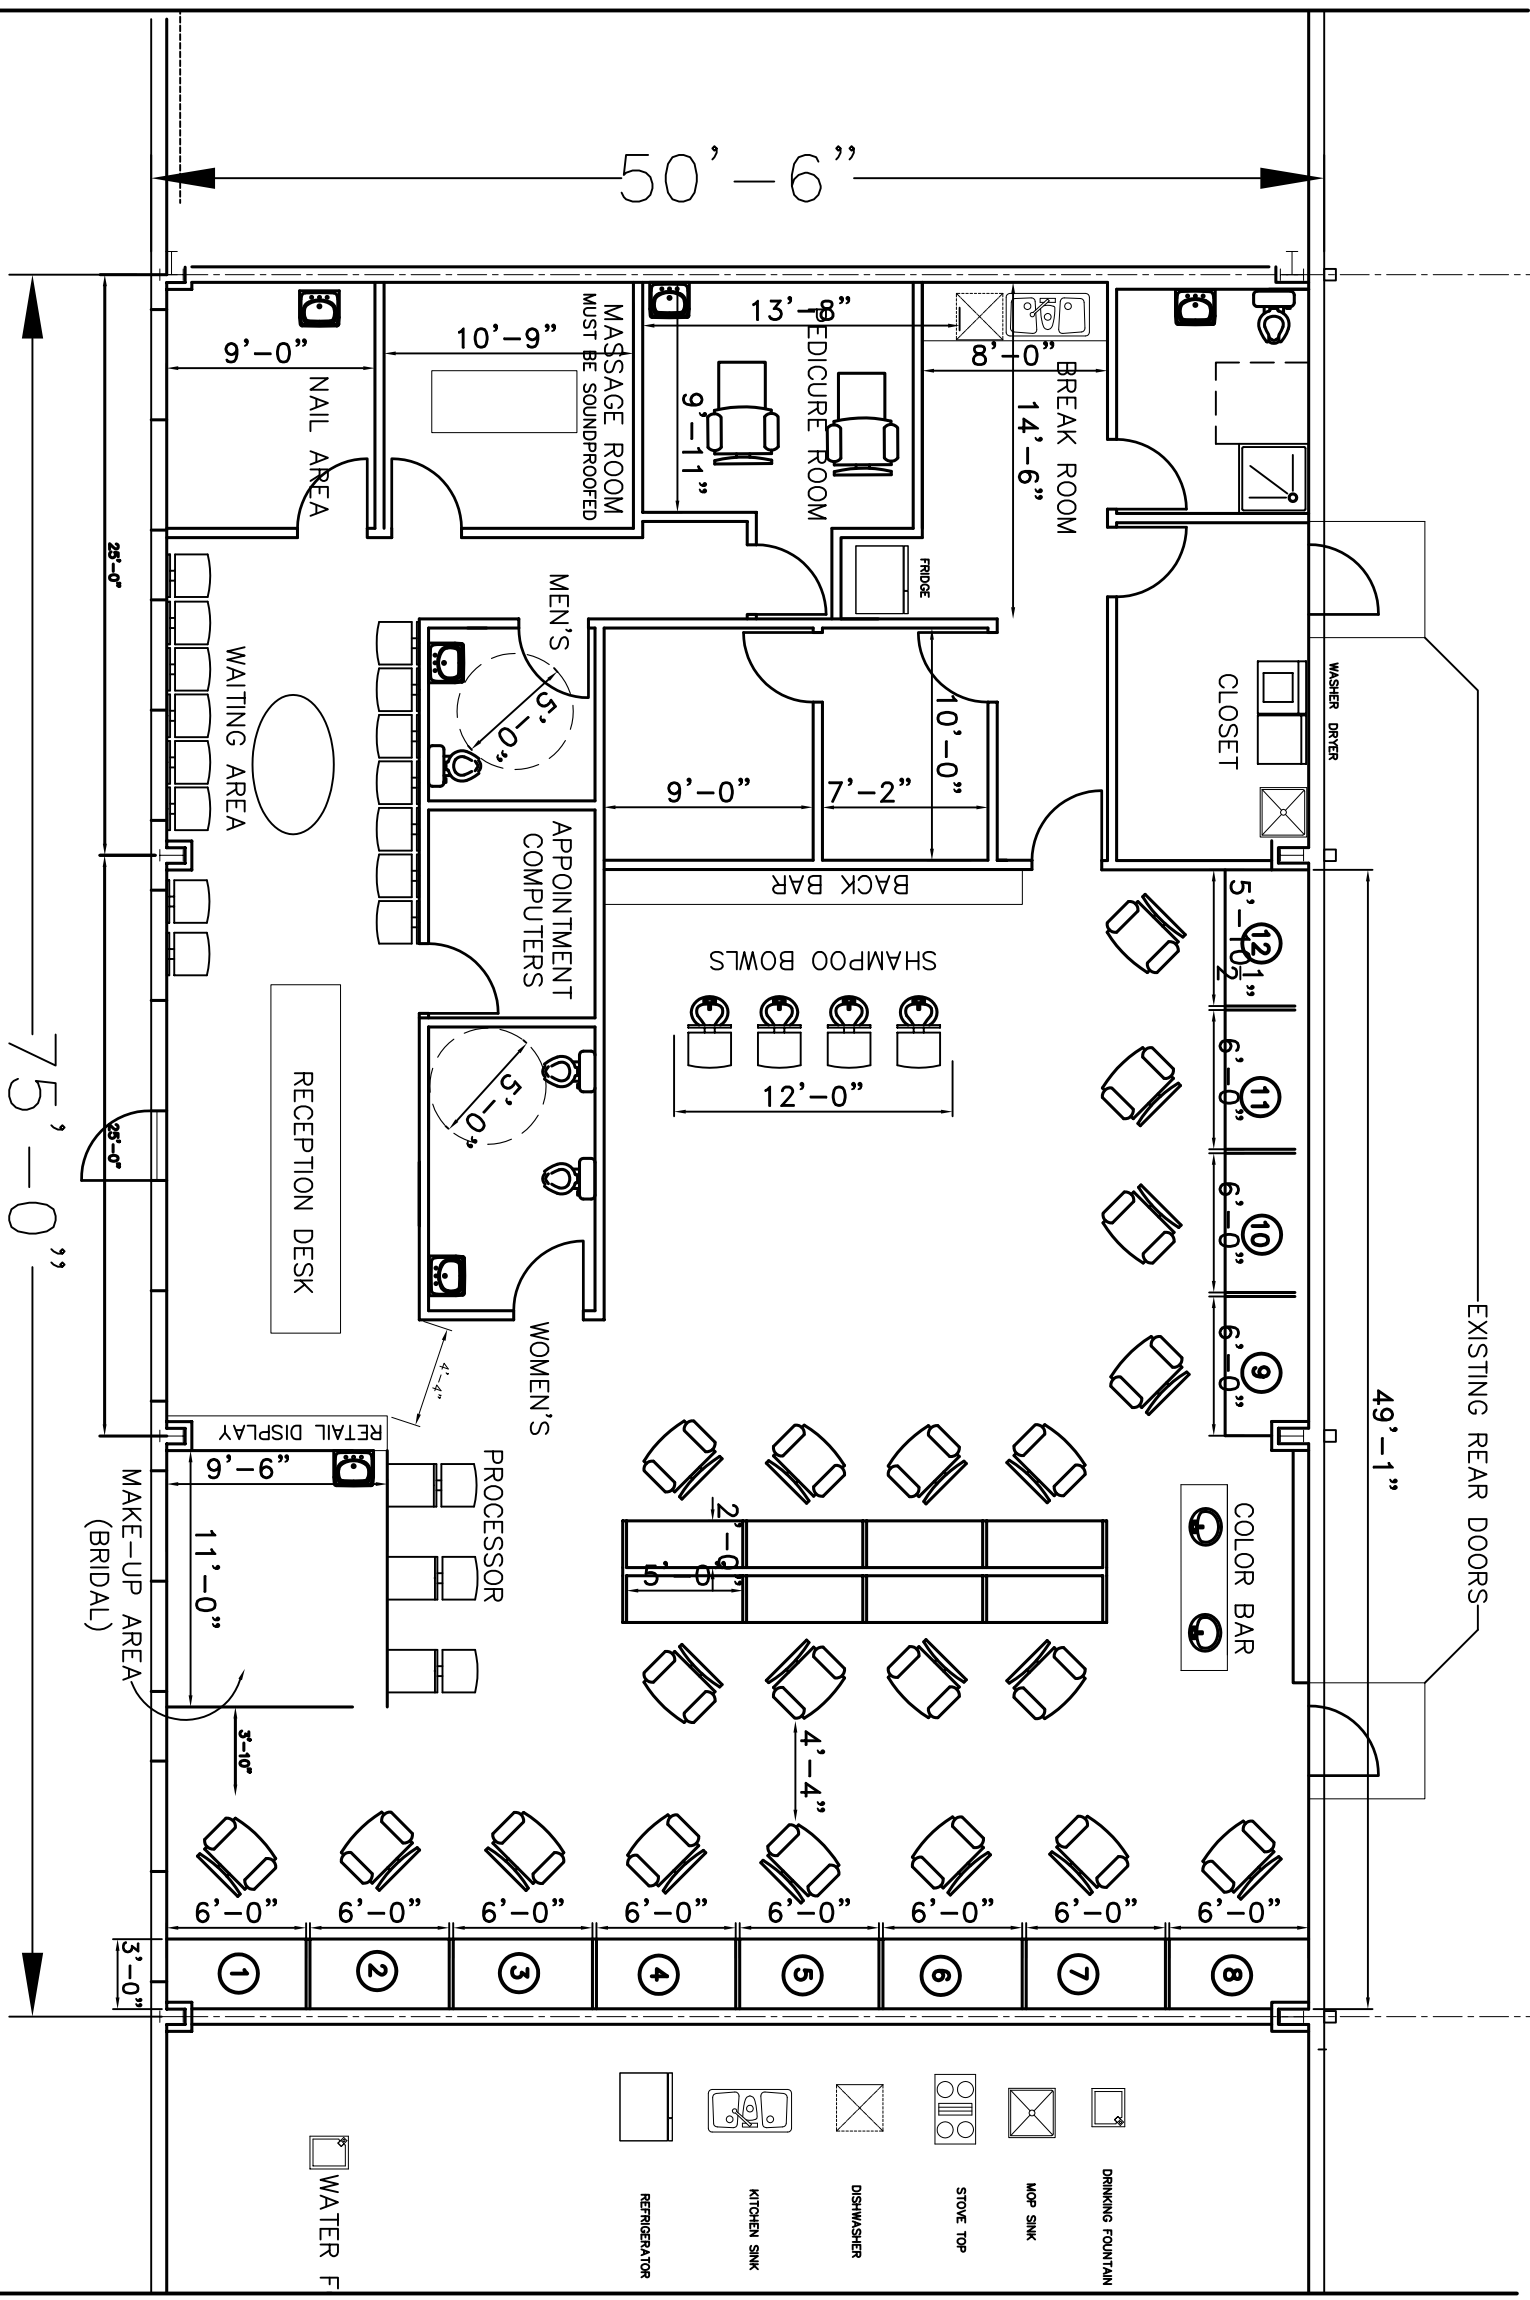

3

4

5

6

EXISTING REAR DOORS

49'-1"

COLOR BAR

CLOSET

WASHER DRYER

BREAK ROOM

14'-6"

8'-0"

MEDICURE ROOM

13'-9"

9'-11"

MASSAGE ROOM
MUST BE SOUNDPROOFED

10'-9"

NAIL AREA

9'-0"

WAITING AREA

25'-0"

RECEPTION DESK

APPOINTMENT COMPUTERS

5'-0"

9'-6"

MAKE-UP AREA
(BRIDAL)

11'-0"

9'-6"

3'-0"

3'-0"

3'-0"

3'-0"