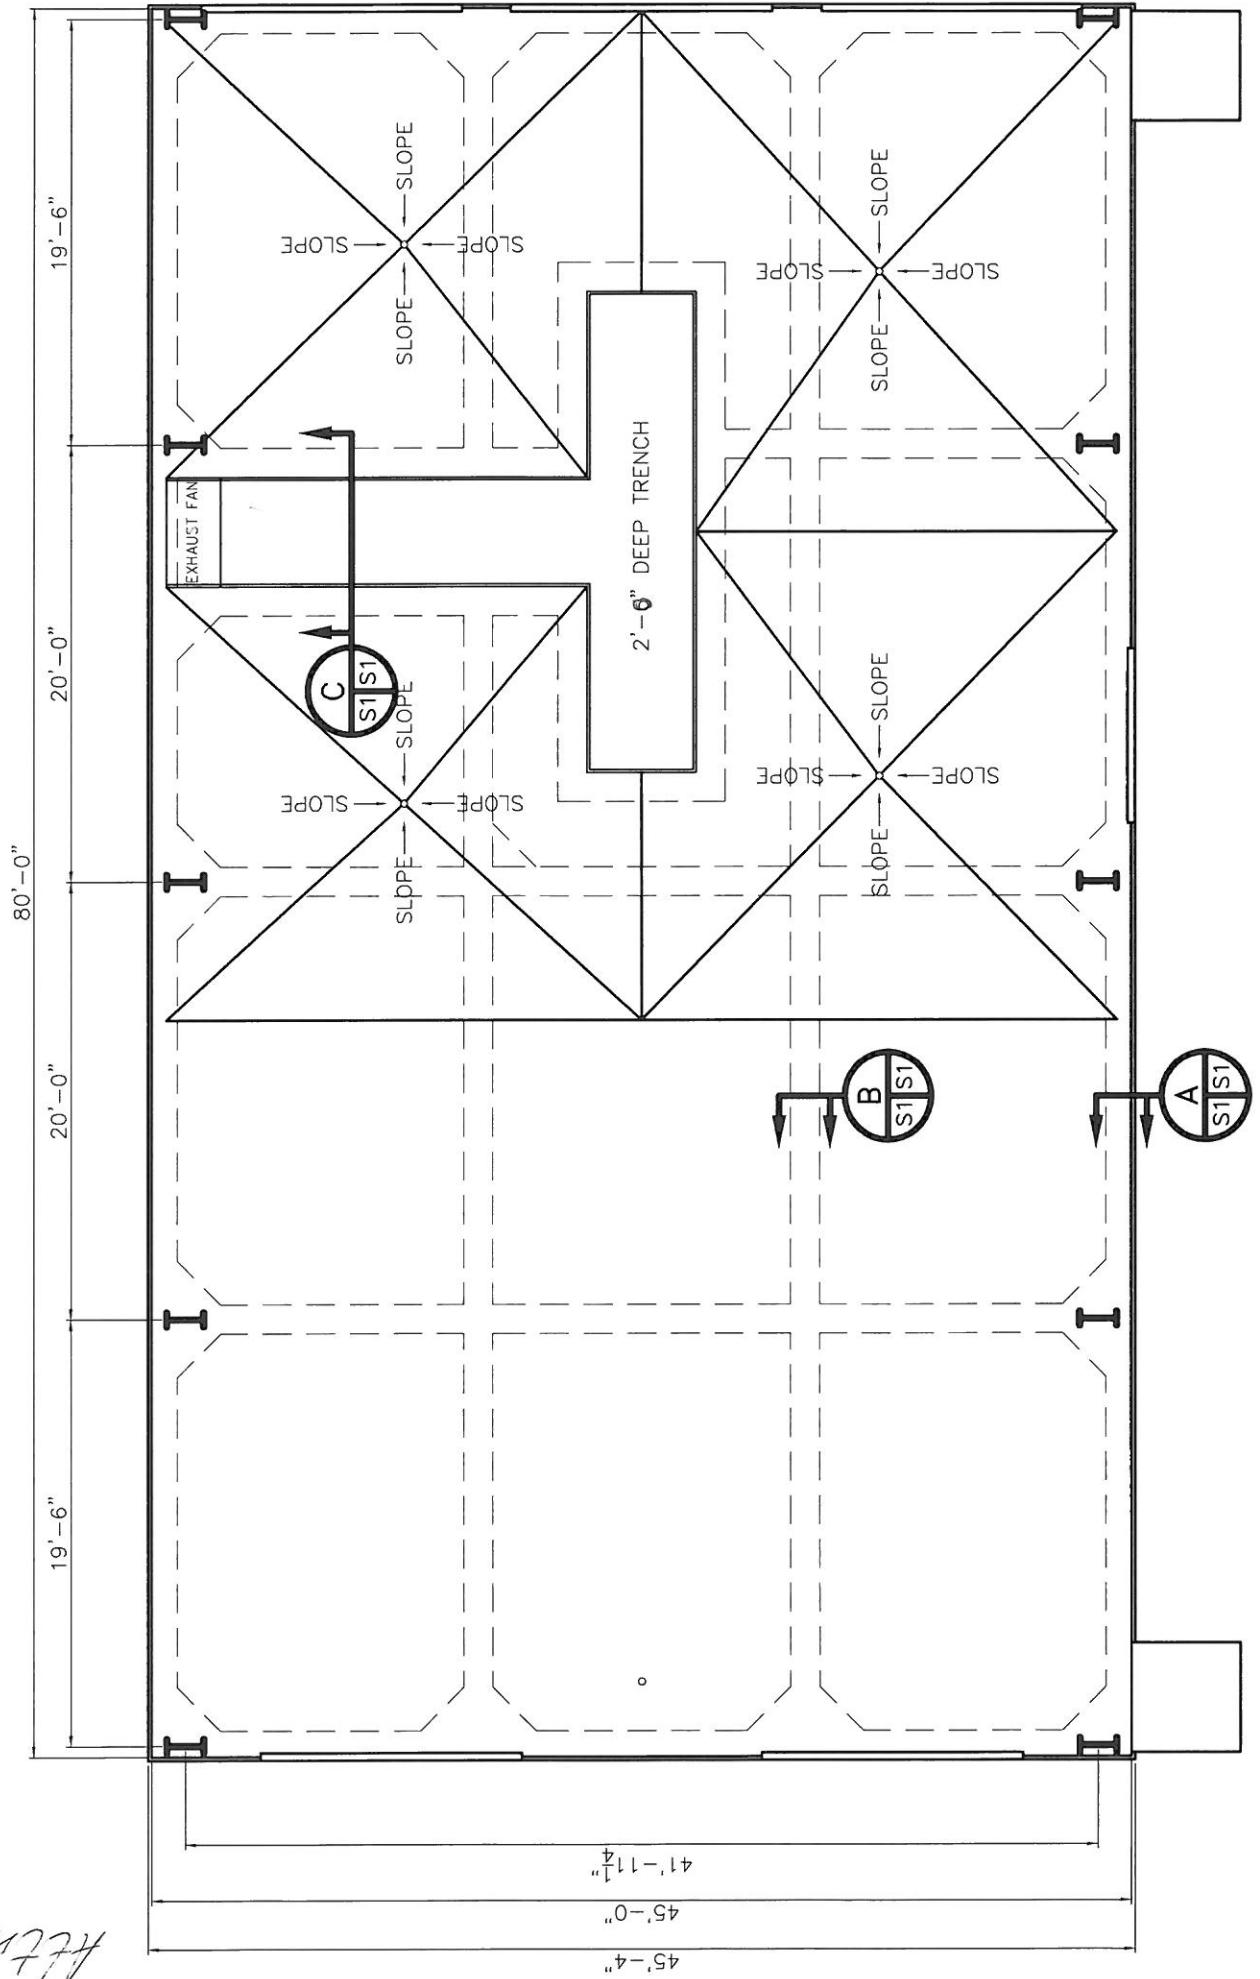

FRANK'S ACCURATE BODY SHOP
684 E. I-10 SERVICE RD SLIDELL, LA 70461
PHONE: 985-641-1454 FAX: 985-847-1456
FAX SHEET

TO: CHUCK

FAX#: _____ DATE: _____

FROM: FRANK

COMMENTS: _____

I CIRCLED THE THINGS
THAT I CHANGED
FRANK

DATE: 4.24.07
SCALE: 1" = 40'

Attn: Dave

WEST ELEVATION

SCALE: 3/16" = 1'-0"

2 of 2

Danner Engineering

Ph: 985/649-5832 Fax 985-647-5950

318/438-8360