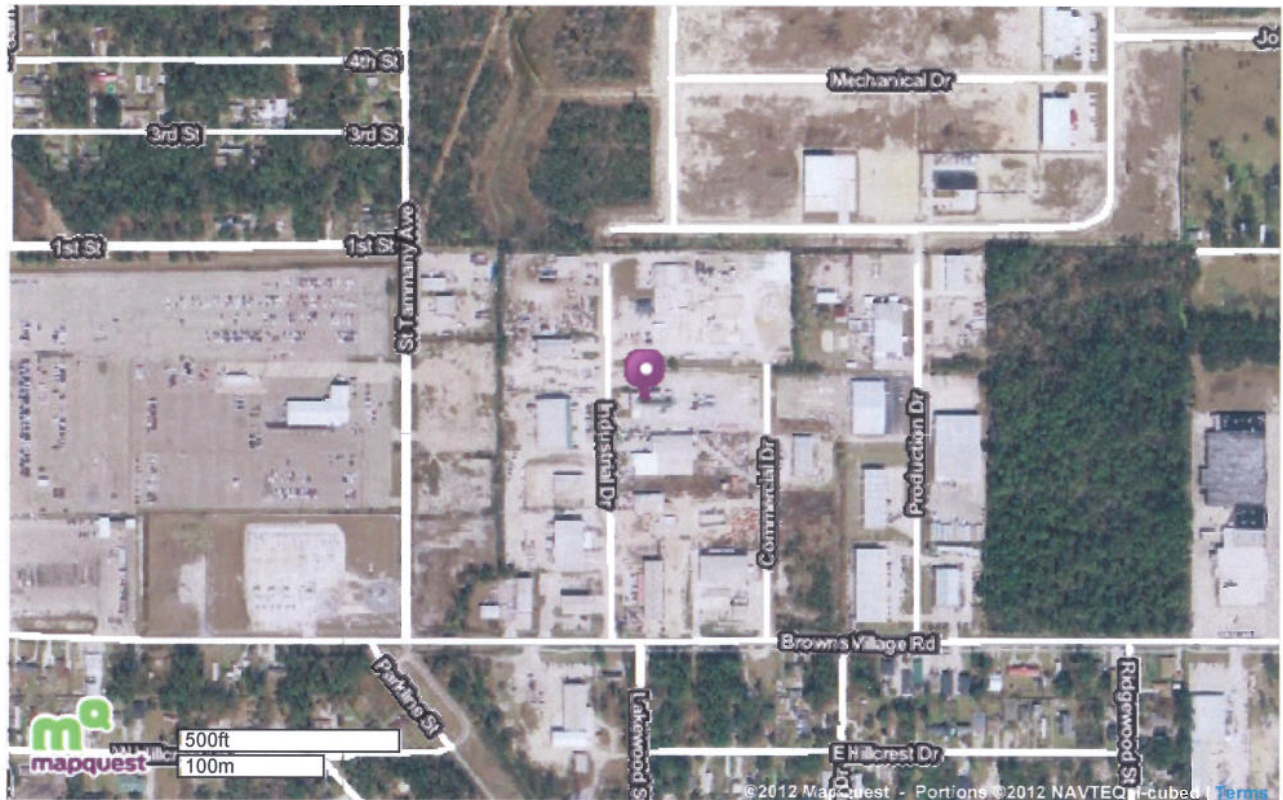

Map of:  
**130 Industrial Dr**  
Slidell, LA 70460-4650

Notes

©2011 MapQuest, Inc. Use of directions and maps is subject to the MapQuest Terms of Use. We make no guarantee of the accuracy of their content, road conditions or route usability. You assume all risk of use. [View Terms of Use](#)