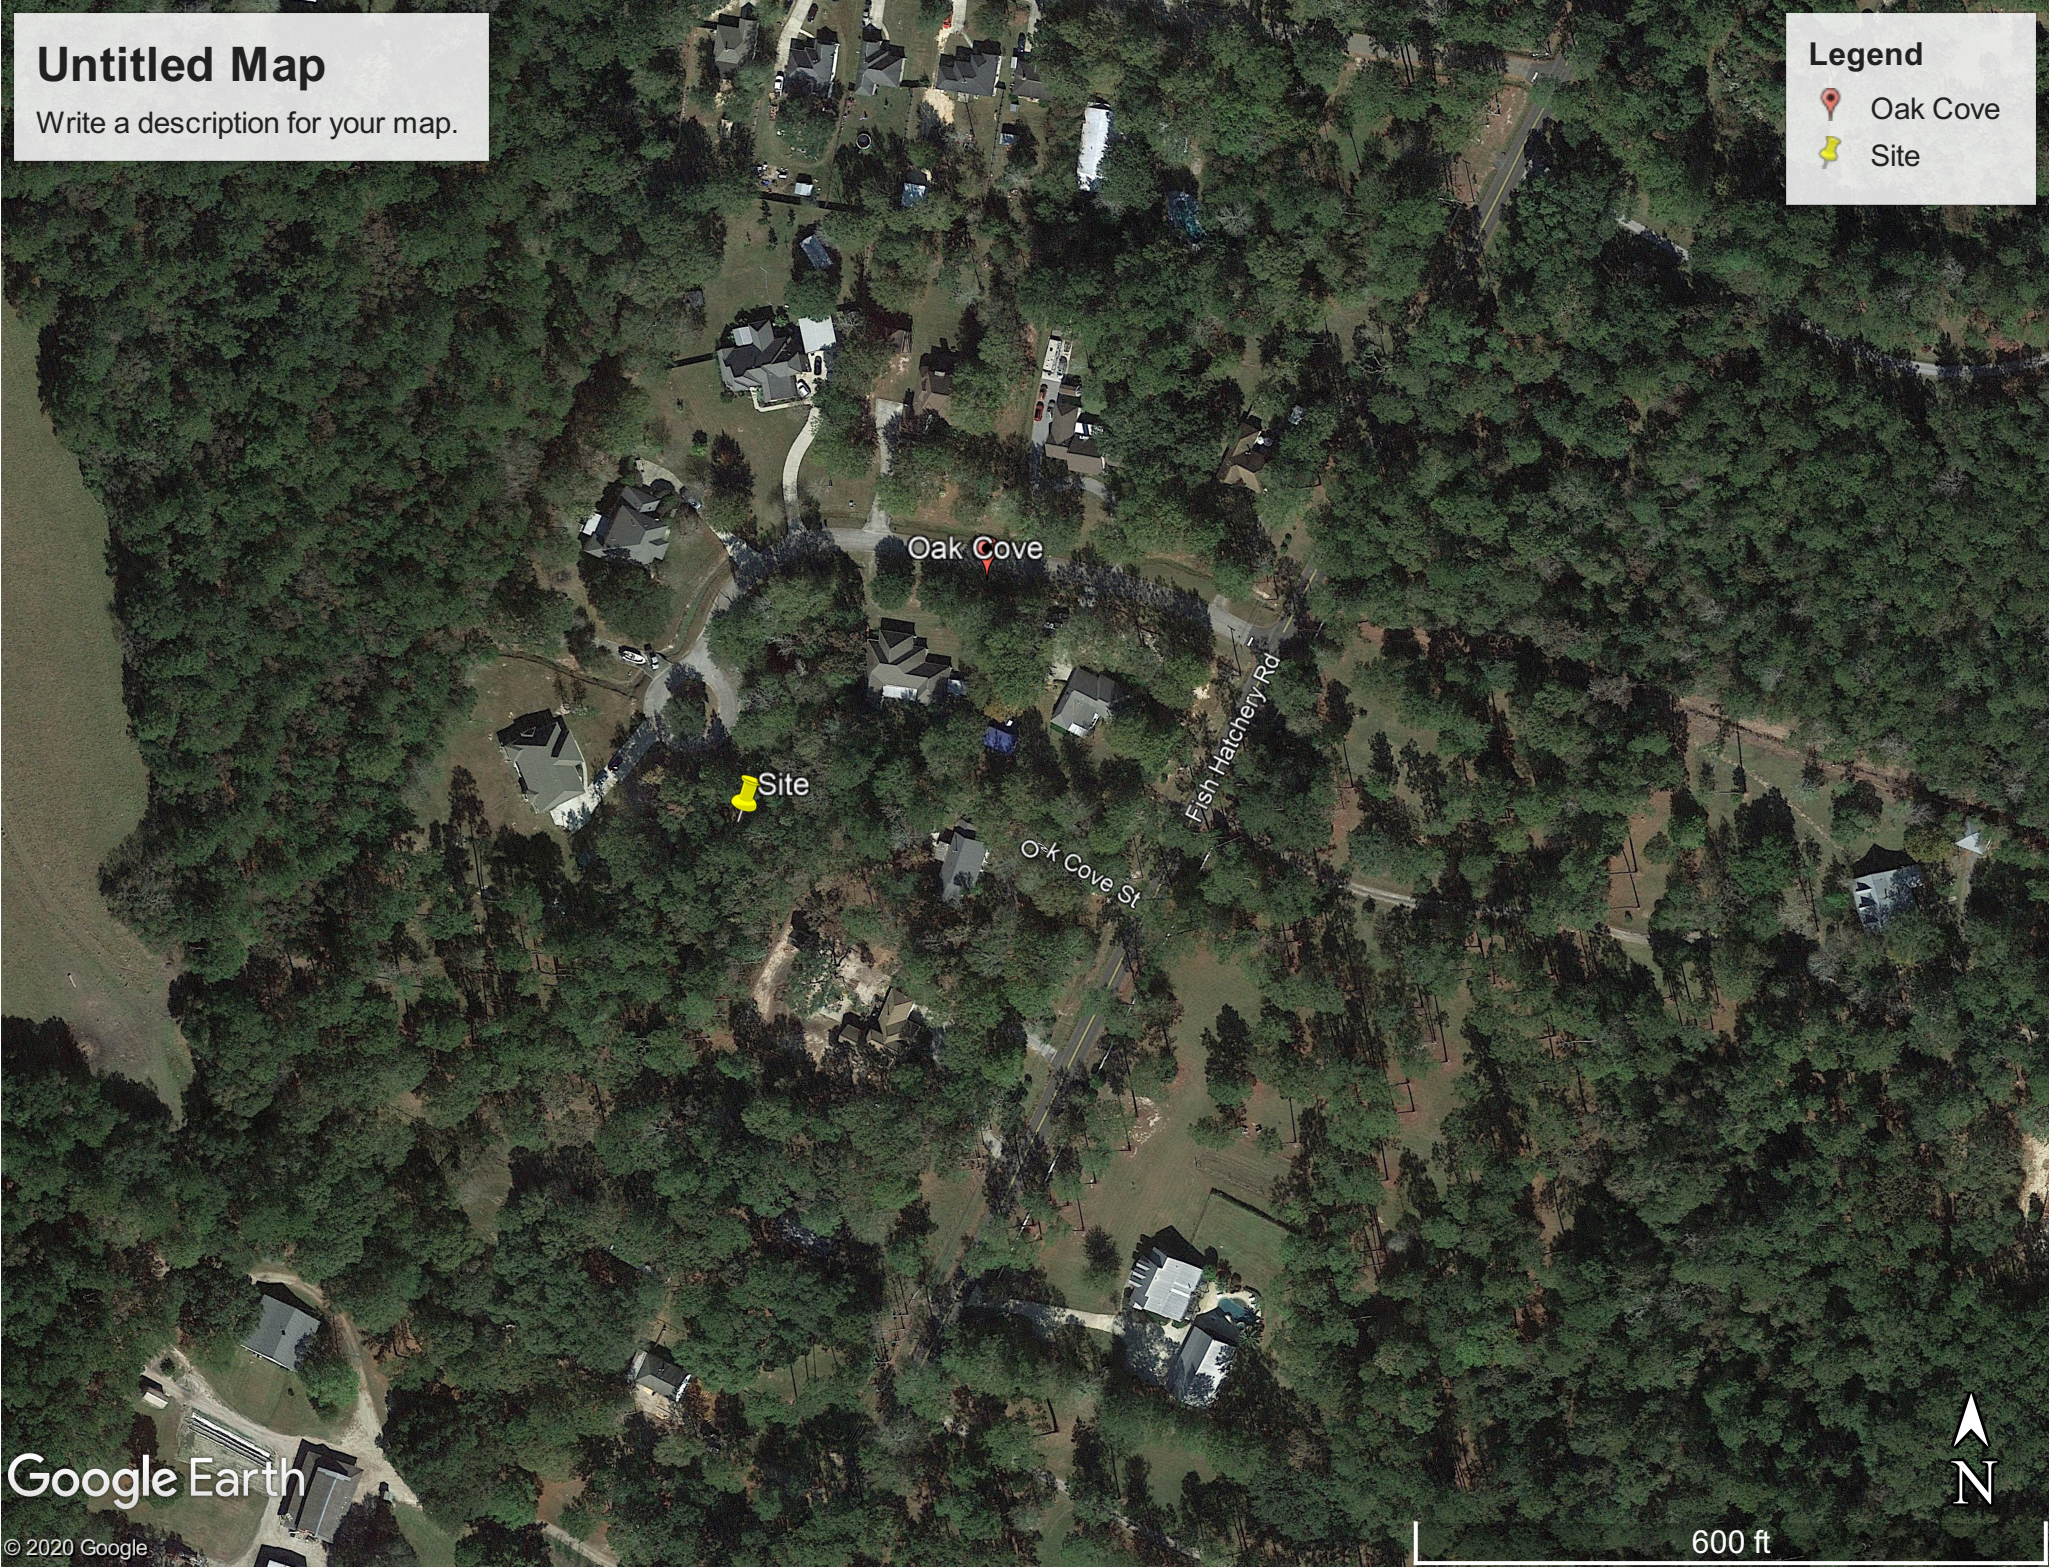

Untitled Map

Write a description for your map.

Legend

-  Oak Cove
-  Site

Google Earth

© 2020 Google

600 ft