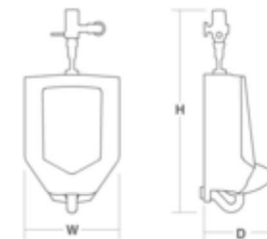

Product Highlights

Color / Finish Not Applicable

A convenient solution for commercial or institutional specifications, this all-in-one combination package includes a wall-mount .125-gpf manual flushometer and a Bardon urinal. Reliable piston technology delivers consistent performance and accurate discharge across a full range of incoming water pressures. This combination is ideal for water conservation installations, and qualifies as a High-Efficiency Urinal (HEU) that can help a building earn Water Efficiency points in the LEED® Green Building Rating System.

Features

- Includes K-13520-CP flushometer and K-4904-ET-0 Bardon urinal.
- Reliable piston valve technology.
- .125 gallons per flush (gpf).
- Chloramine resistance on all rubber components exposed to waterway.
- Includes vacuum breaker and control stop.
- 3/4-inch top spud.

Dimensions

Height 38-5/8"
Length 14-1/8"
Width 18"

Notes: 14-inch-extended rim allows for ADA installation.

Technology

- This product can help a building earn Water Efficiency points in the LEED® Green Building Rating System. See specification sheet for water use data.