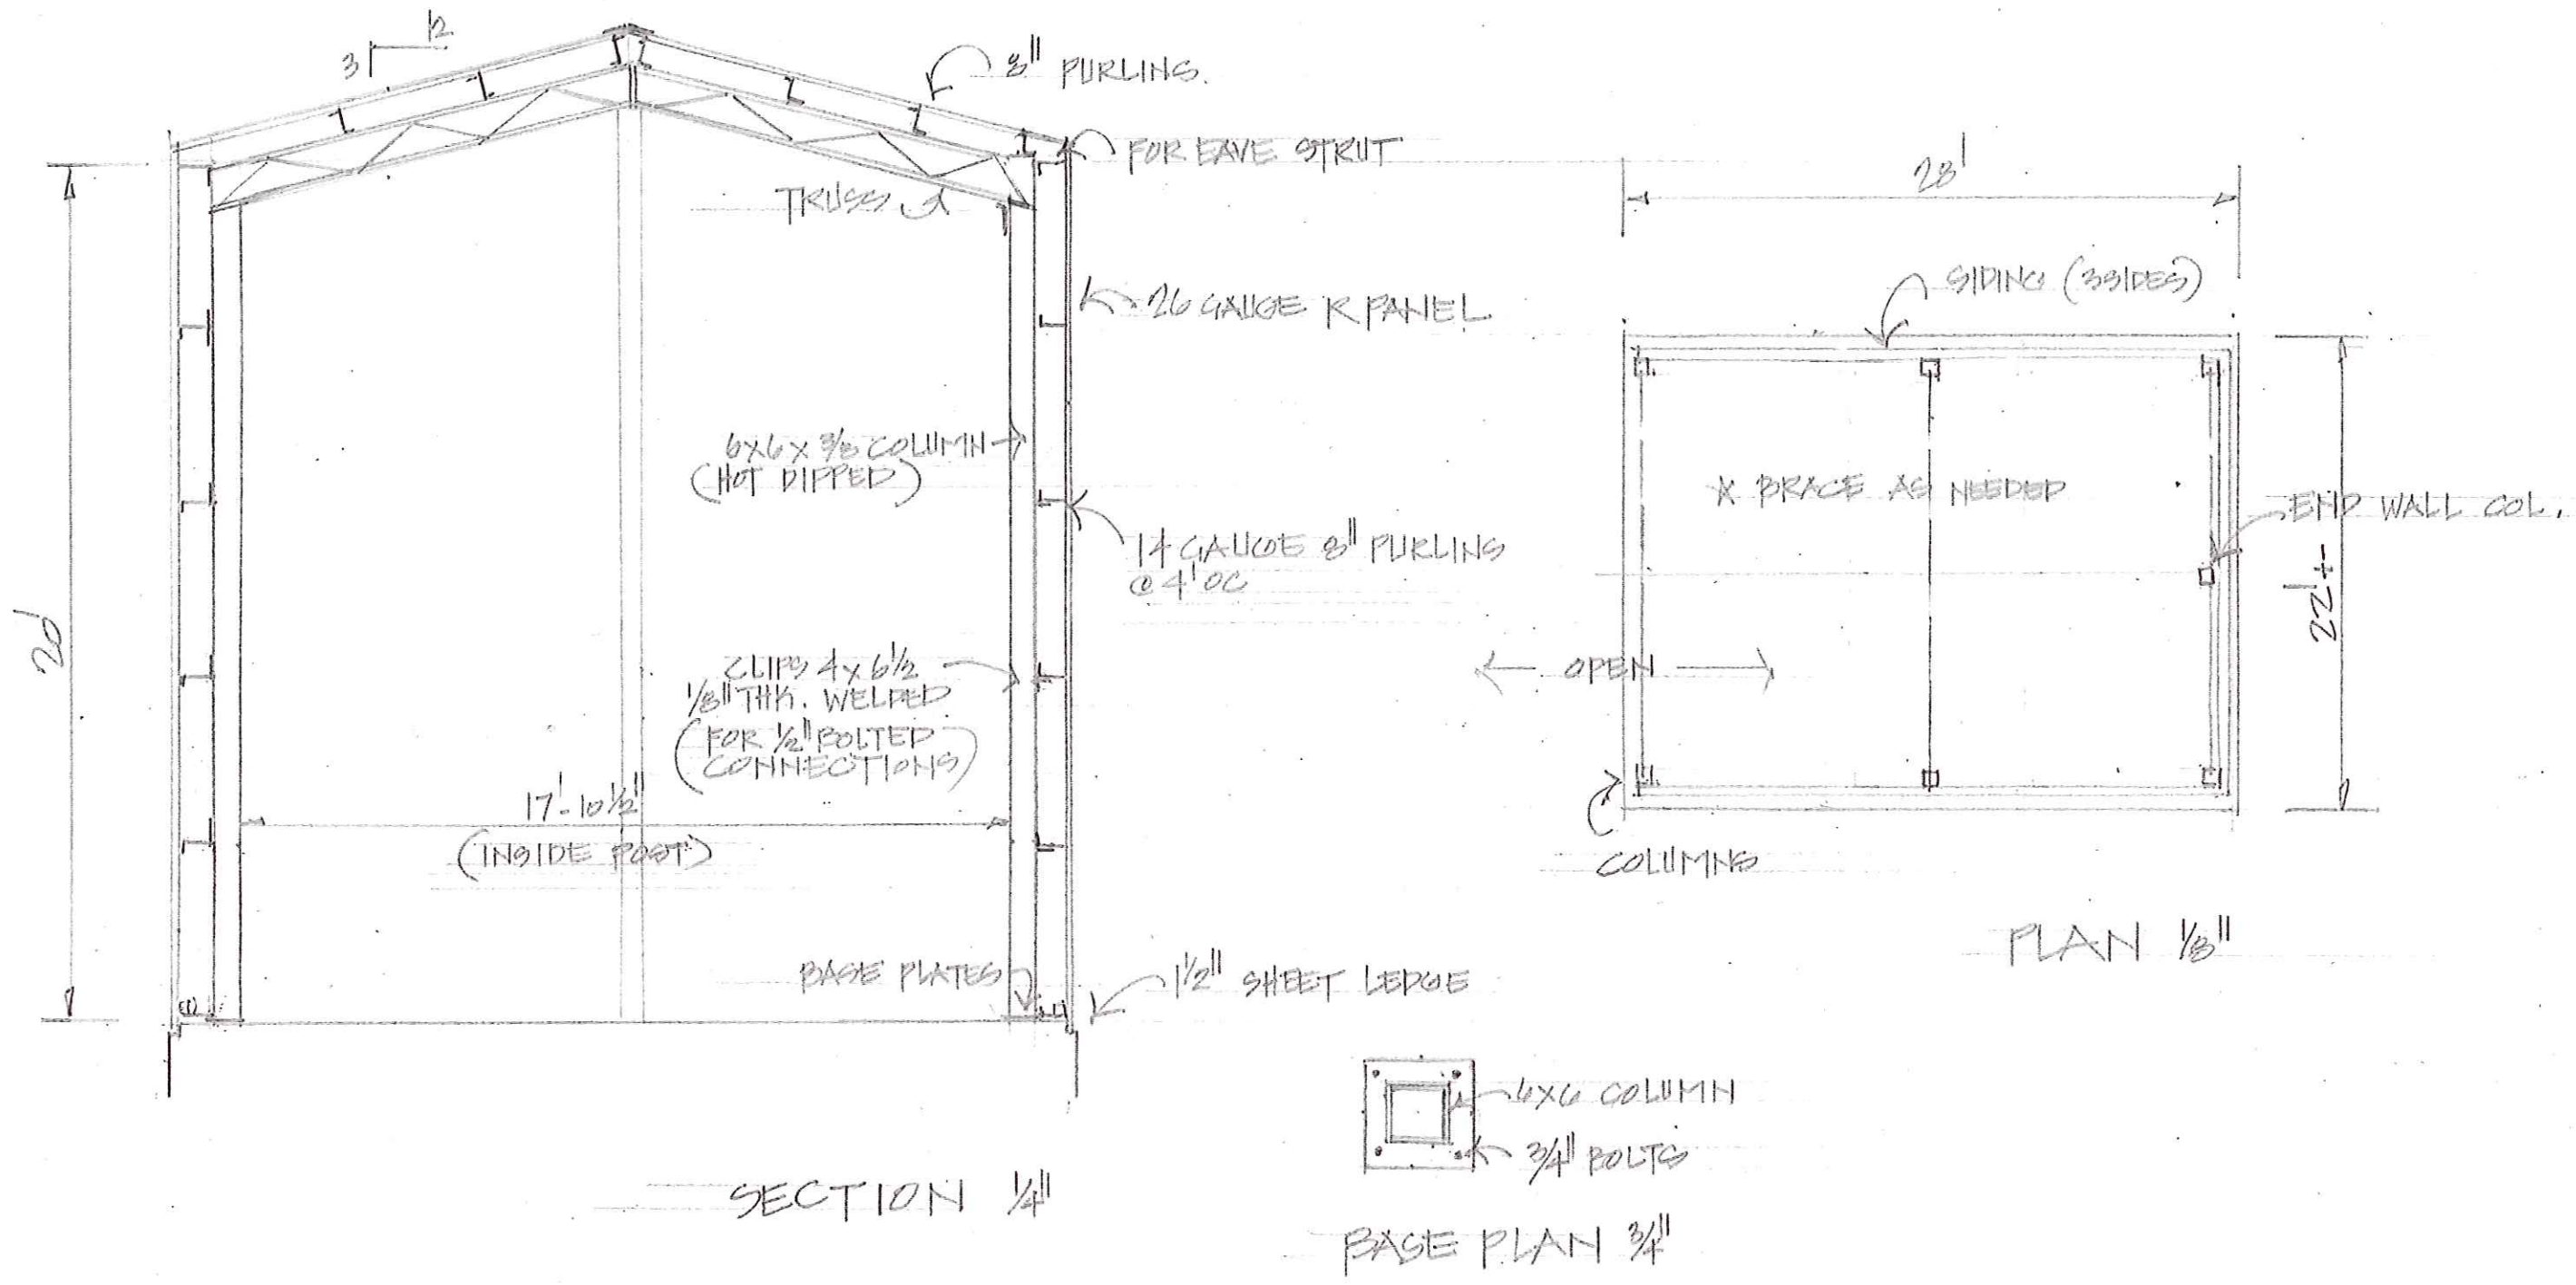

[www.bluelinerental.com](http://www.bluelinerental.com)

ALL BOLTING & TEK SCREWS TO  
ACHIEVE 140 MPH WIND LOAD (30PSF GUST)

BLUELINE RENTALS  
2450 DESTRAHAN AVE HARVEY, 70058  
WAREHOUSE SALES INC. 641-0793  
SLIDELL  
ROBERT SOLLBERGER ARCHITECT  
SLIDELL