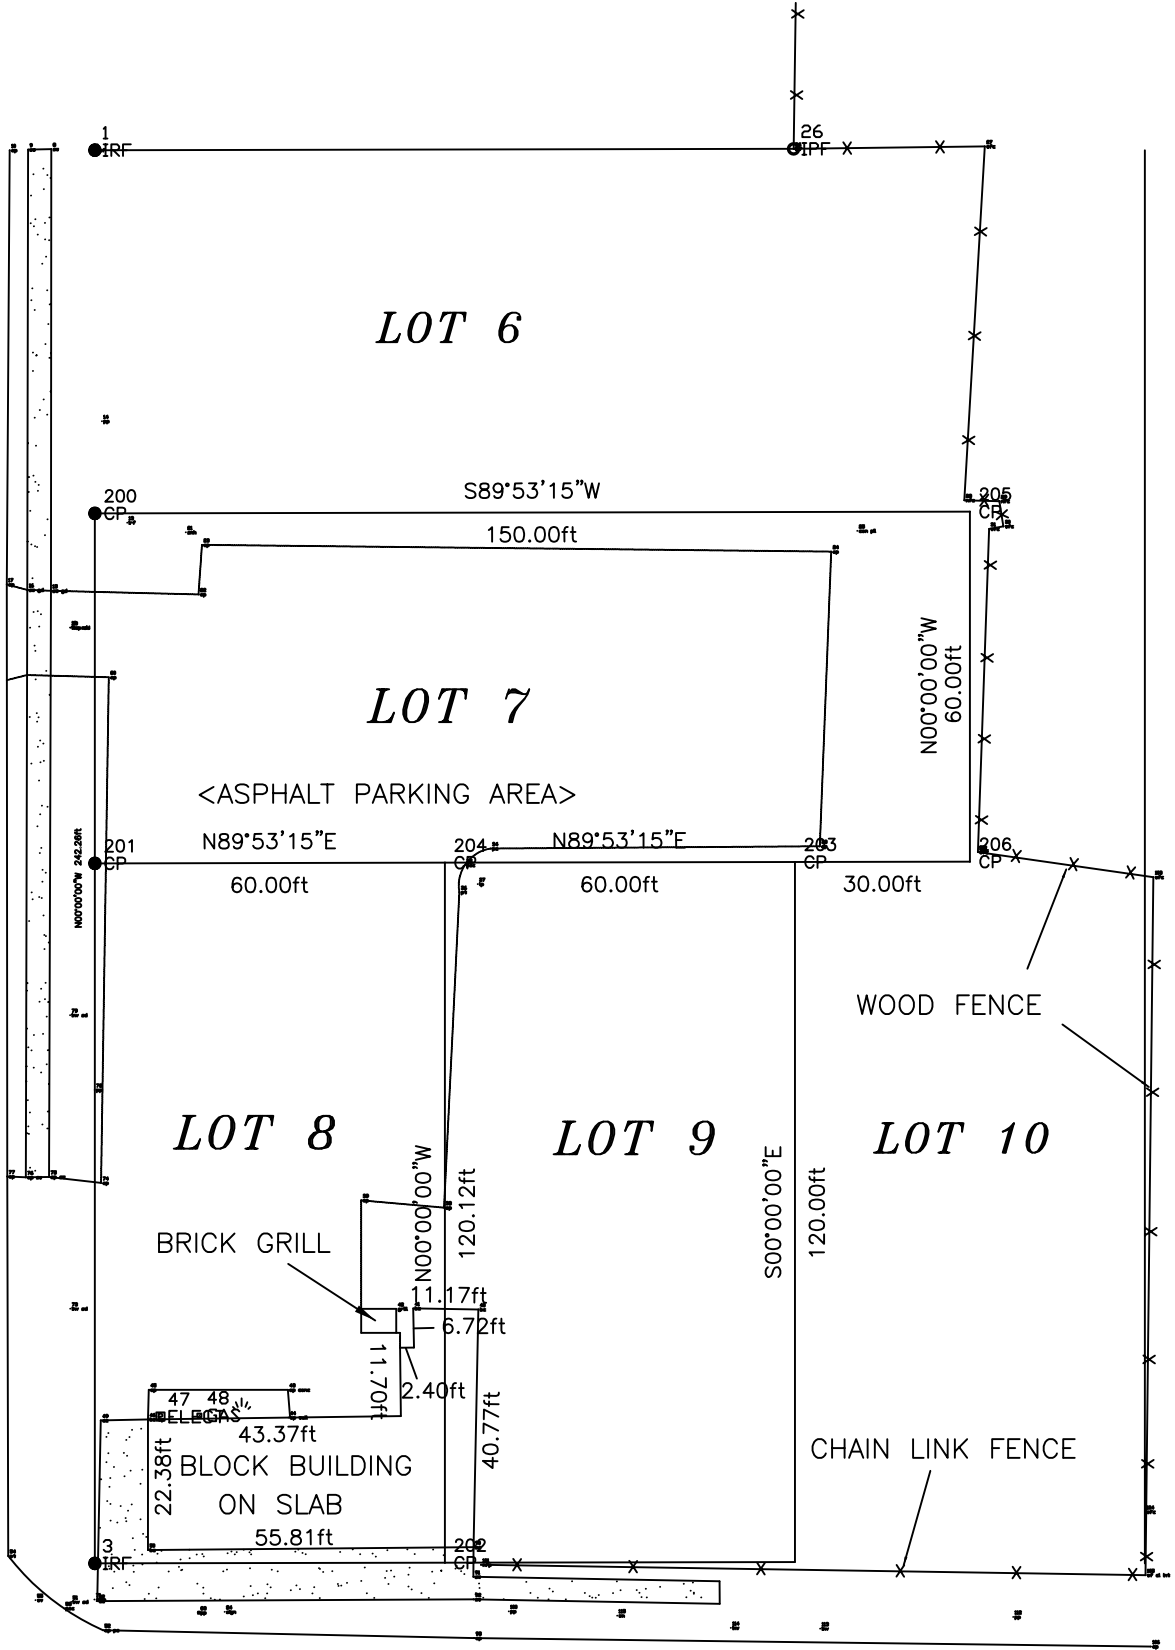

SECOND STREET

G U Z M A N S T R E E T

LEGEND

- 15" iron rod found
- = pipe found
- ⊙ = grass area
- ⊠ = light pole
- ⬤ = power pole