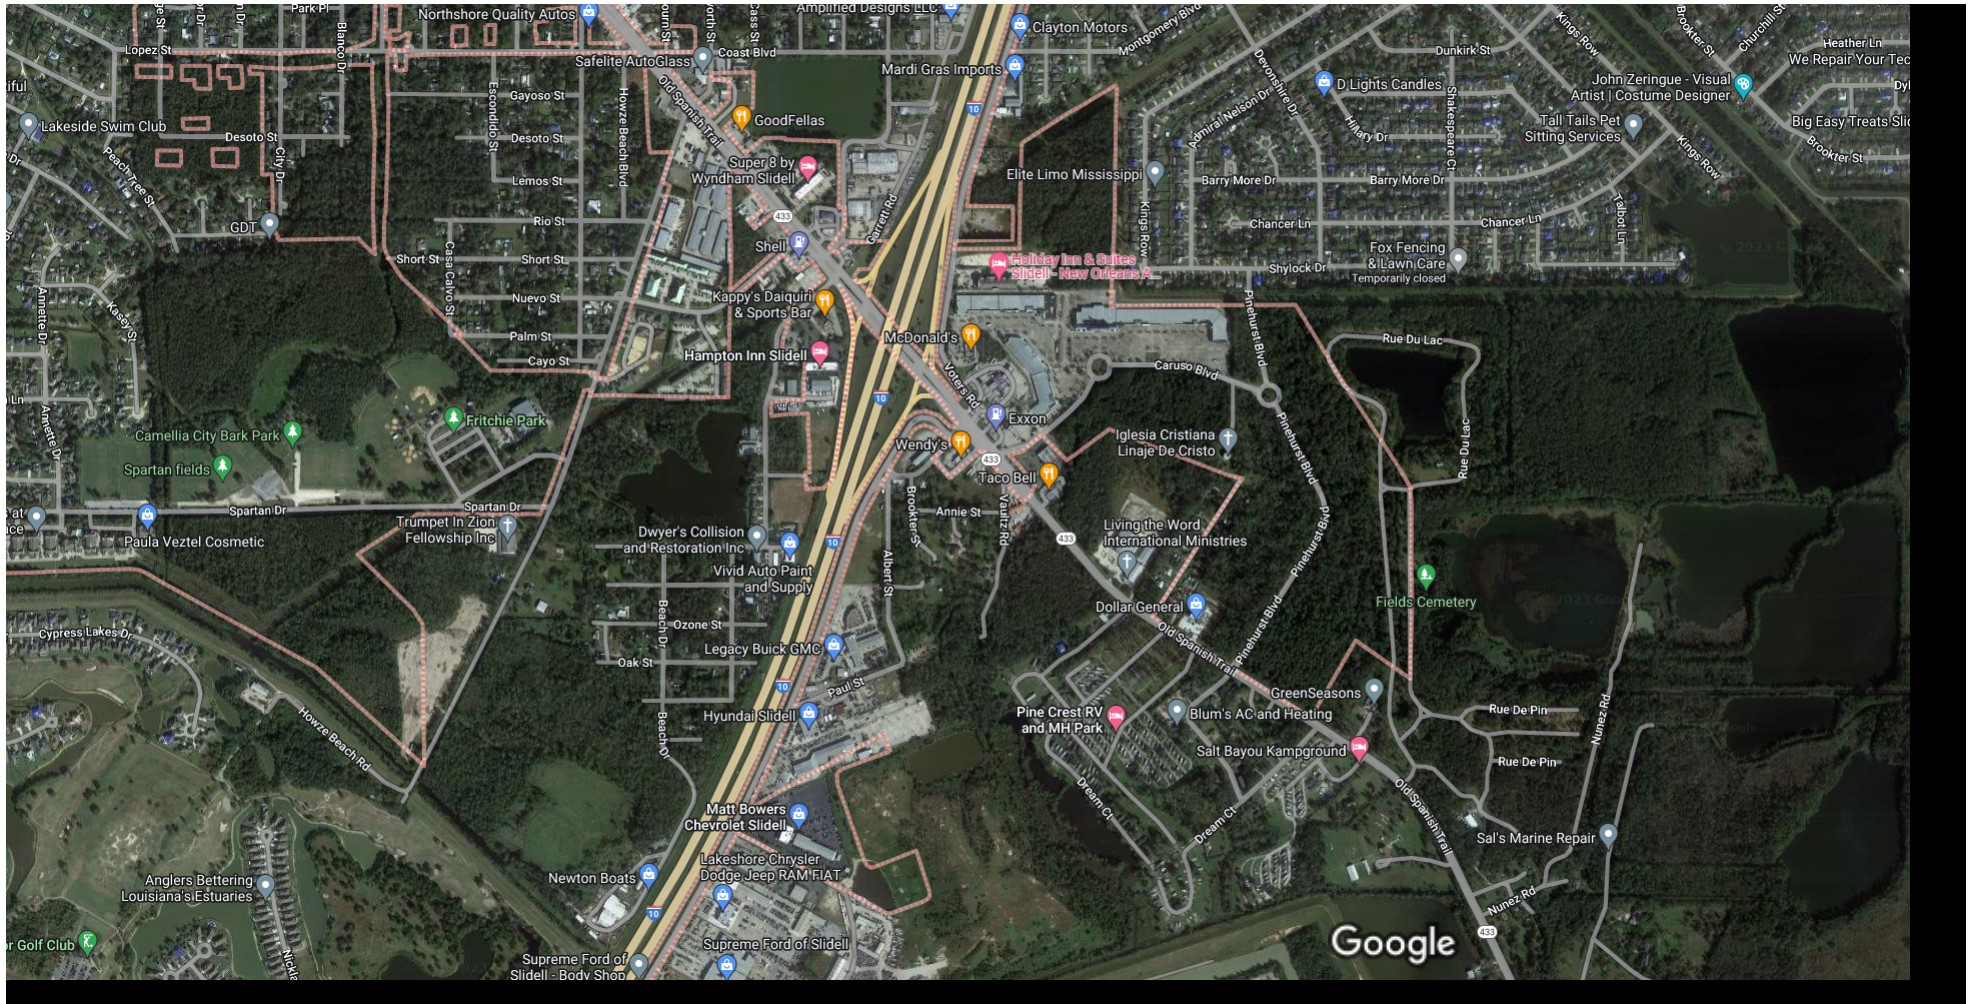

Google Maps Slidell

Imagery ©2023 CNES / Airbus, Maxar Technologies, Mississippi GIS Coordinating Council, U.S. Geological Survey, USDA/FPAC/GEO, Map data ©2023 500 ft

Slidell

Louisiana

 Sunny · 51°F
 10:24 AM

Directions

Save

Nearby

Send to
phone

Share

Quick facts

Slidell is a city on the northeast shore of Lake Pontchartrain in St. Tammany Parish, Louisiana, United States. The population was 28,781 at the 2020 ... [More](#)

Hotels

About pricing 

\$107

Comfort Inn & ...

4.3 ★

3 stars

\$164

TownePlace S...