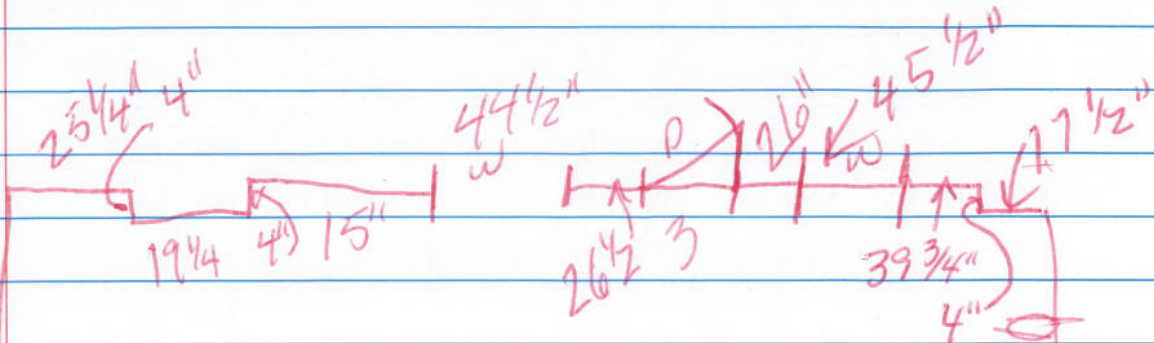

44" between BAR JOIST.

9' 5" ceiling H69