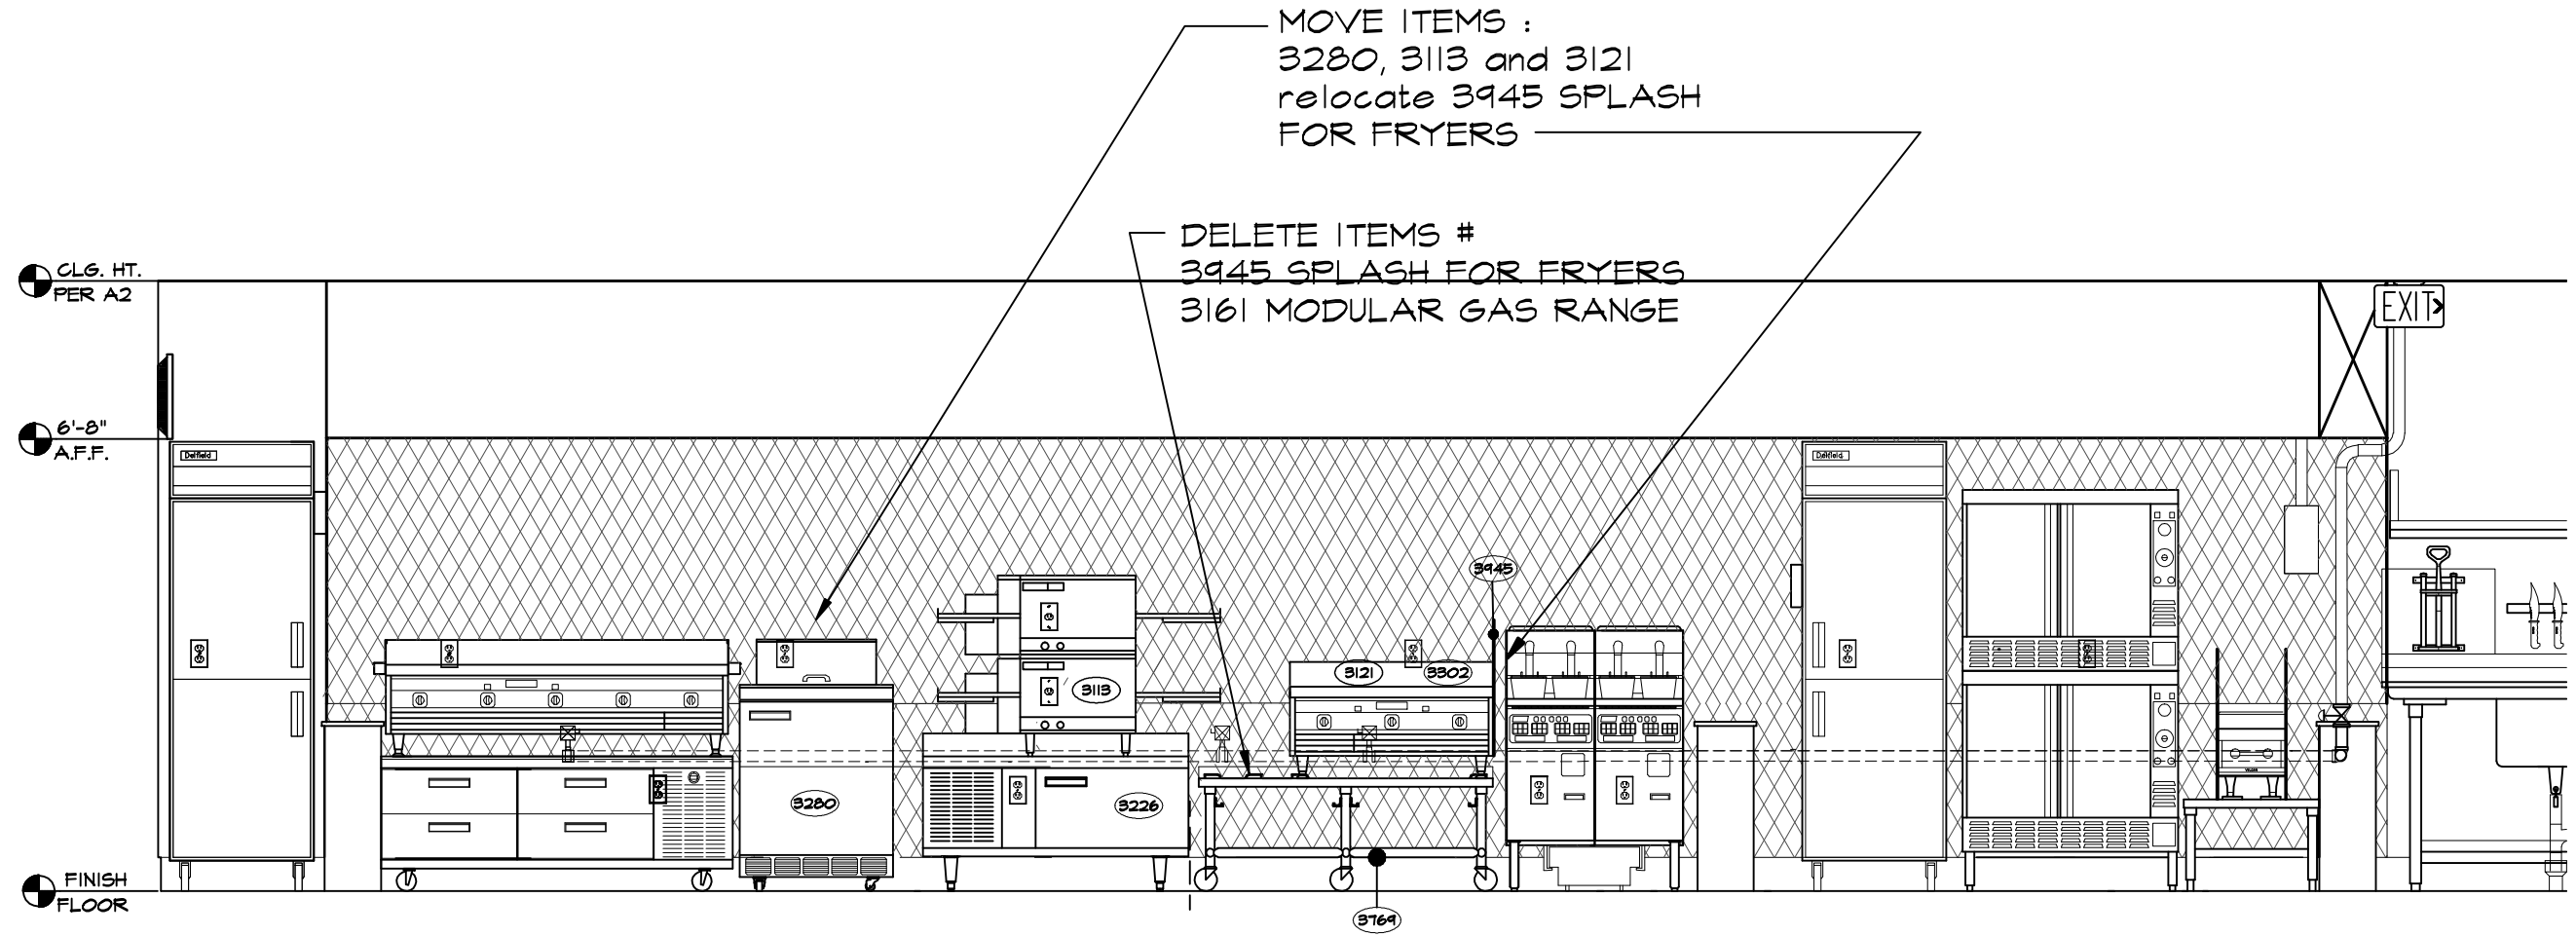

1 KITCHEN ELEVATION
K-5

Revised - Kitchen HOT LINE Elevation

Ruby Tuesday

TITLE: SLIDELL, LA HC 4734
PROPOSED COOKLINE CHANGE

DATE: 15 OCT 07
BULLETIN DRAWING NO. 323 02